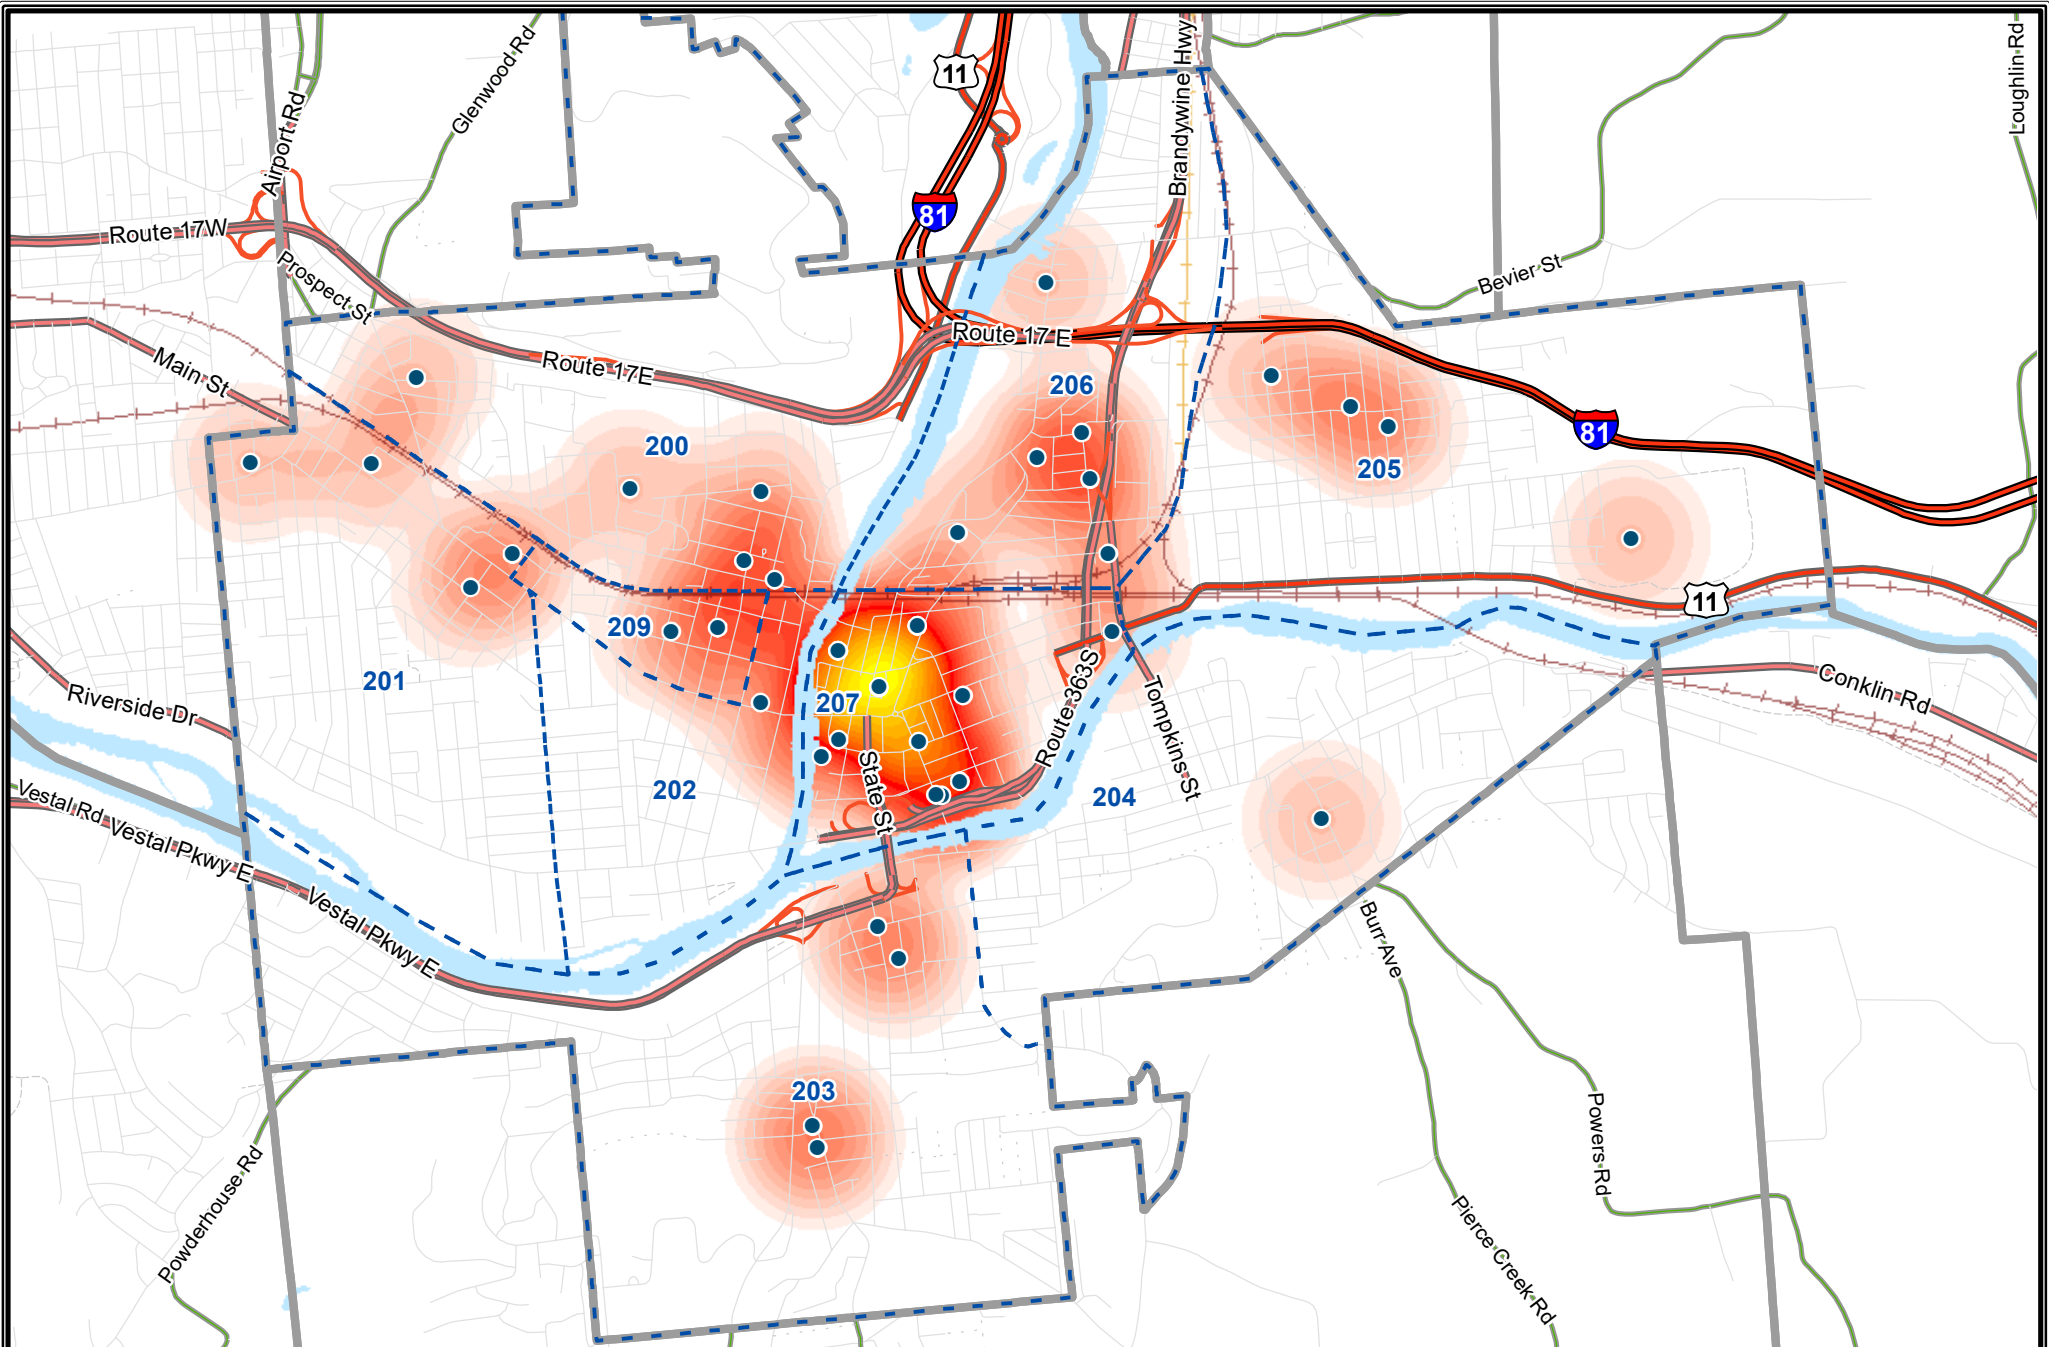

DISCLAIMER: Broome County does not guarantee the accuracy of the data presented. Information should be used for illustrative purposes only.

● Larceny from MV (123)  
**Density of Larceny from MV**  
  
 Less More

**City of Binghamton UCR Murder**

January 1st to December 31st, 2023

Broome County, New York  
**GIS**  
[www.bcgis.com](http://www.bcgis.com)

DISCLAIMER: Broome County does not guarantee the accuracy of the data presented. Information should be used for illustrative purposes only.

● Murder (1)  
**Density of Murder**  
  
 Less More

**City of Binghamton UCR MV Theft**

January 1st to December 31st, 2023

Broome County, New York  
**GIS**  
[www.bcgis.com](http://www.bcgis.com)

DISCLAIMER: Broome County does not guarantee the accuracy of the data presented. Information should be used for illustrative purposes only.

● MV Theft (43)  
**Density of MV Theft**  
  
 Less More