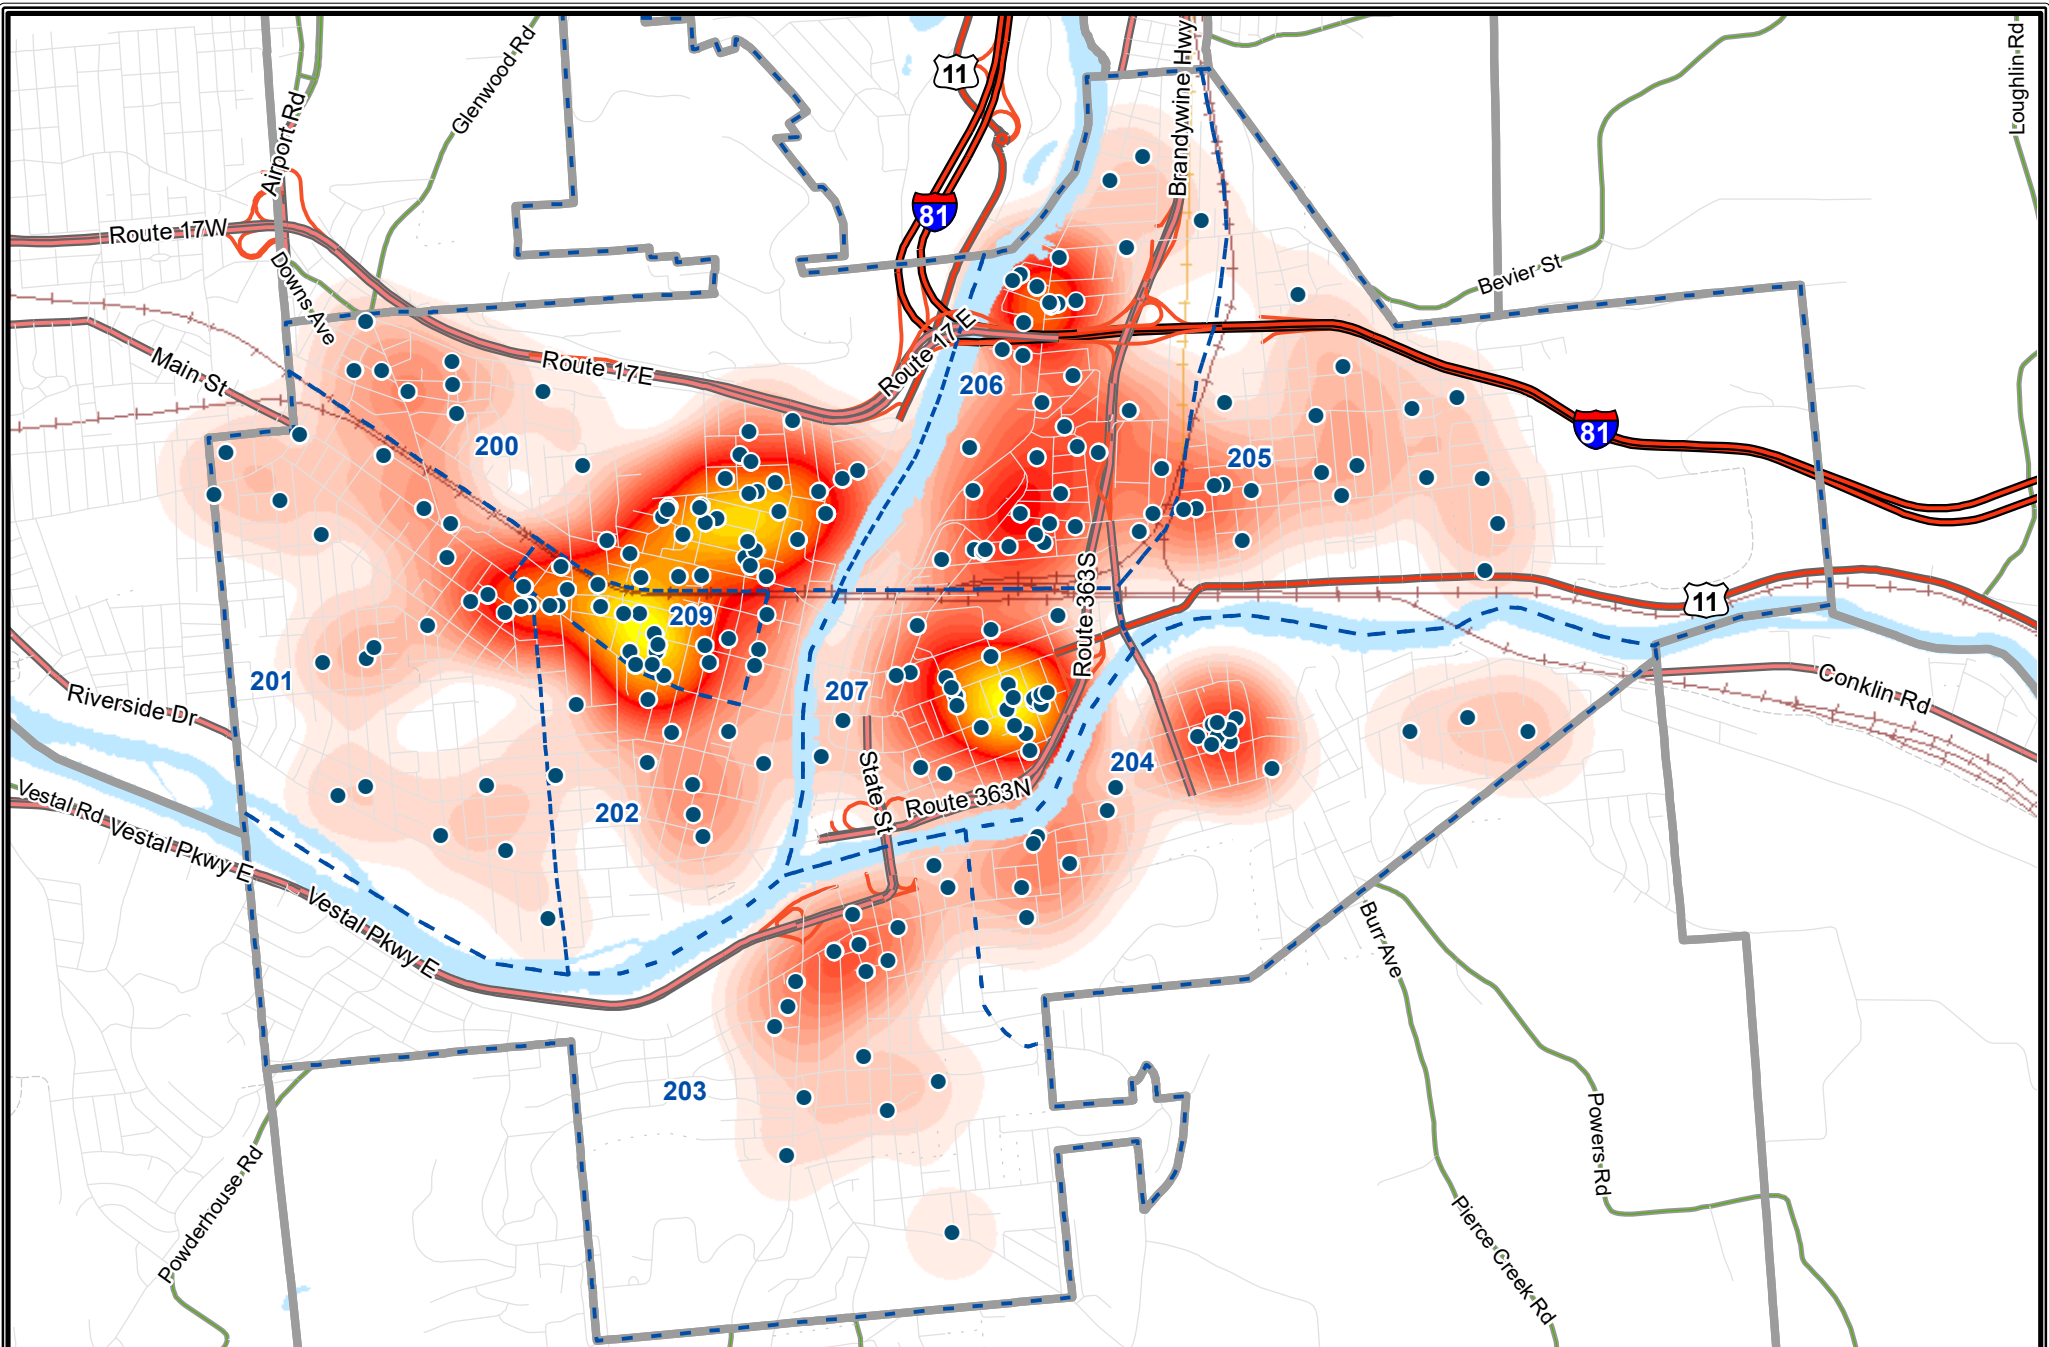

**Legend**

- Agg. Assaults (245)
- GIVE Zone 1 (13)
- GIVE Zone 2 (31)
- GIVE Zone 3 (42)
- GIVE Zone 4 (22)
- GIVE Zone 5 (2)

**Density of UCR Agg. Assaults**

Less More

**City of Binghamton UCR Aggravated Assaults**      January 1st to December 31st, 2023

**City of Binghamton UCR Burglary**

January 1st to December 31st, 2023

Broome County, New York

DISCLAIMER: Broome County does not guarantee the accuracy of the data presented. Information should be used for illustrative purposes only.

• Larceny (1386)  
**Density of Larceny**  
  
 Less More

**City of Binghamton Larceny from MV**

January 1st to December 31st, 2023

Broome County, New York  
**GIS**  
[www.bcgis.com](http://www.bcgis.com)

● Rape (21)

**Density of Rape**

Less More

**City of Binghamton UCR Robbery**

January 1st to December 31st, 2023

Broome County, New York  
**GIS**  
[www.bcgis.com](http://www.bcgis.com)

DISCLAIMER: Broome County does not guarantee the accuracy of the data presented. Information should be used for illustrative purposes only.