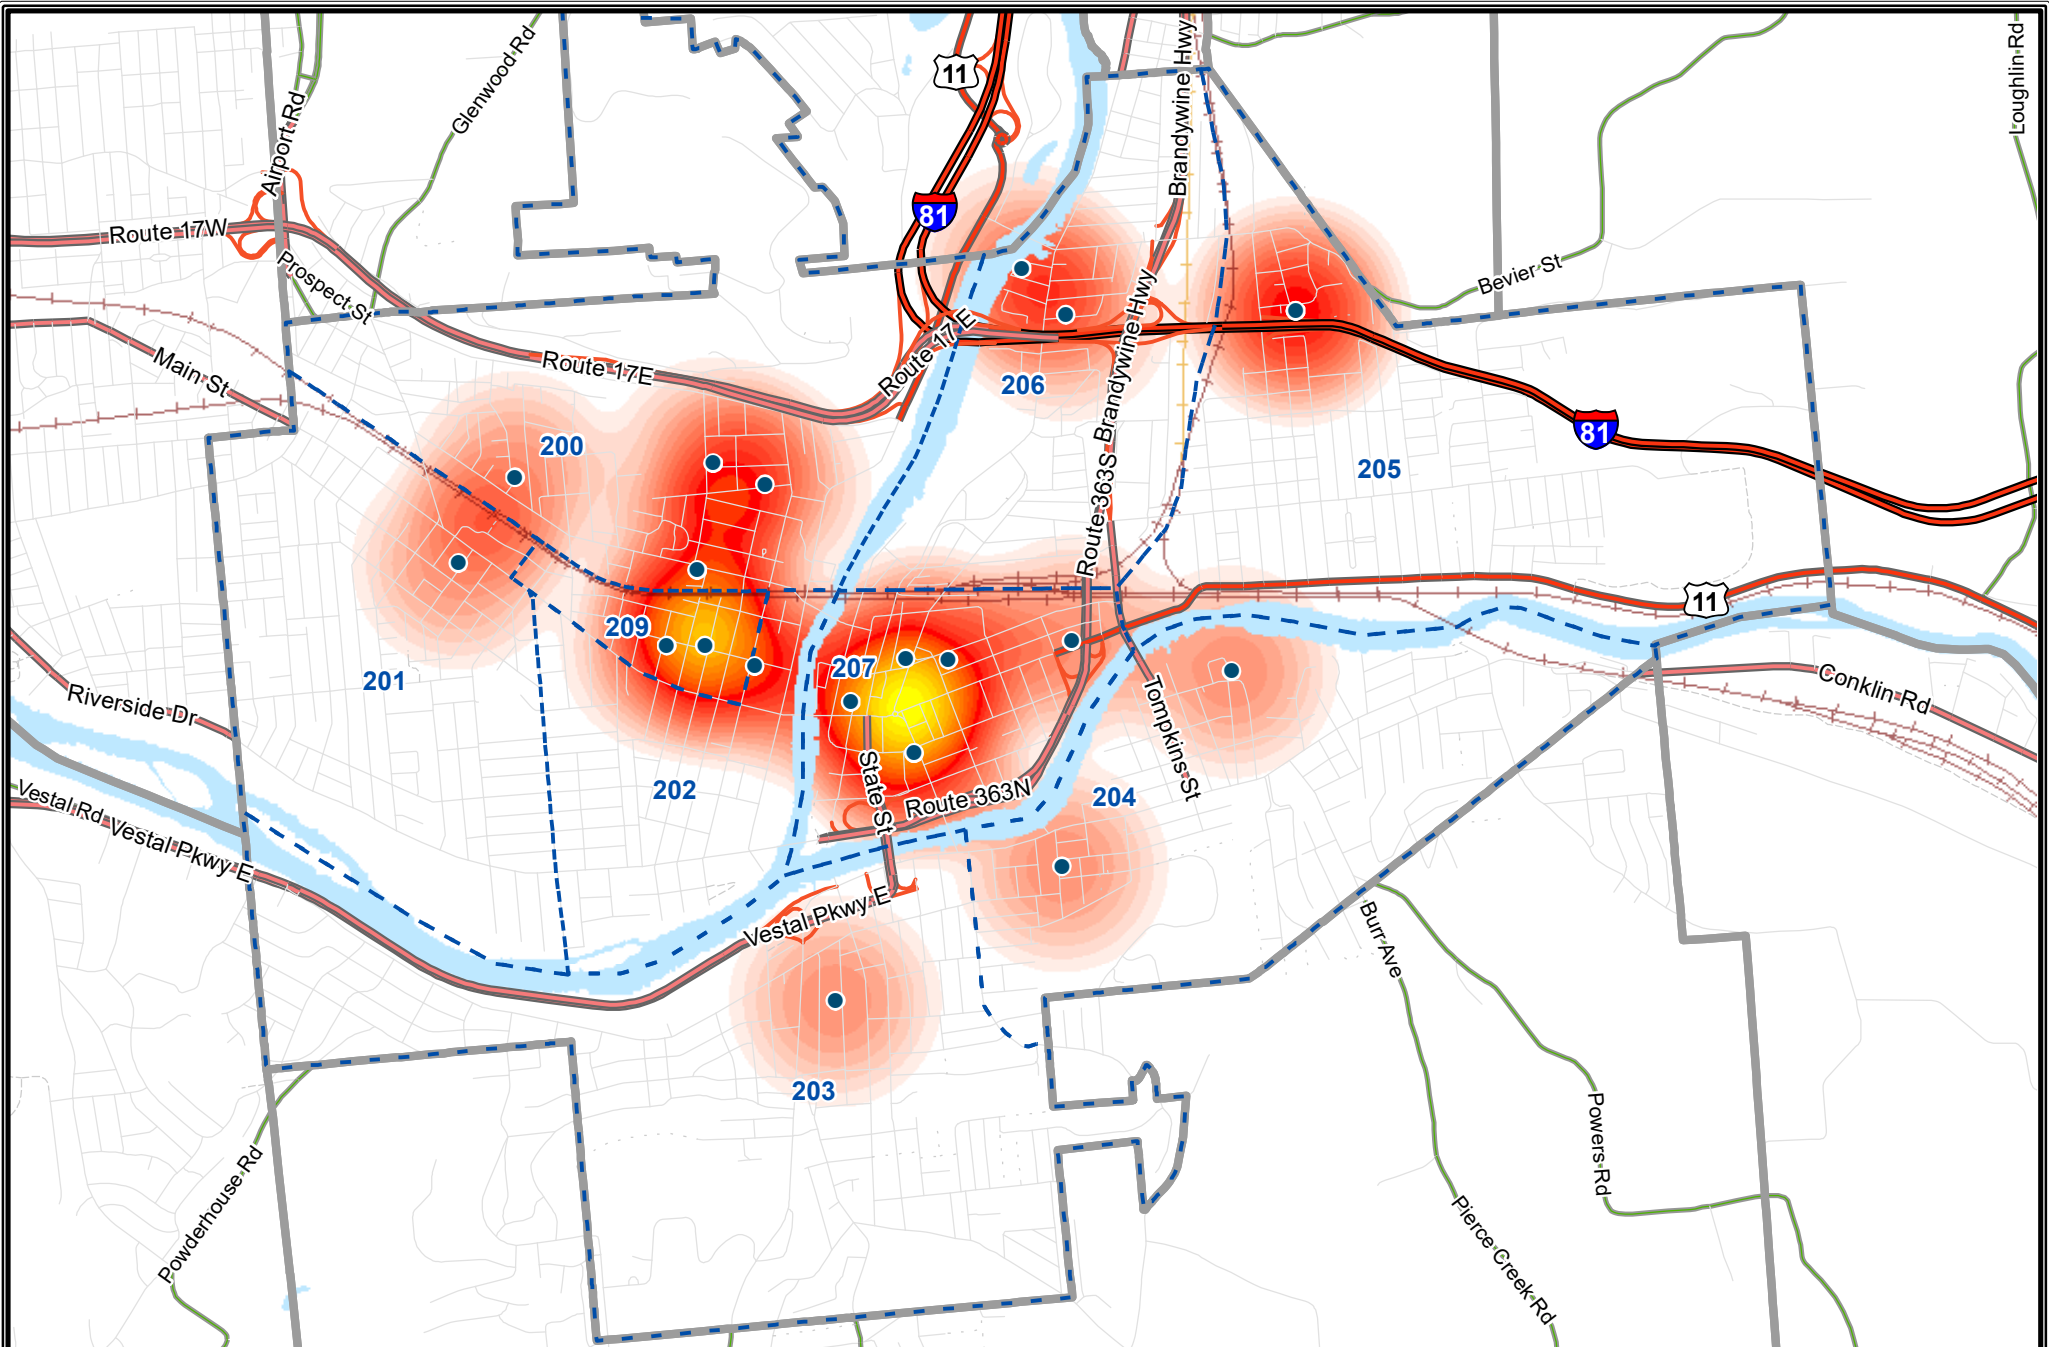

**City of Binghamton UCR Murder**

January 1st to December 31st, 2023

Broome County, New York  
**GIS**  
[www.bcgis.com](http://www.bcgis.com)

DISCLAIMER: Broome County does not guarantee the accuracy of the data presented. Information should be used for illustrative purposes only.

● Murder (1)  
**Density of Murder**  
  
 Less More

**City of Binghamton UCR MV Theft**

January 1st to December 31st, 2023

Broome County, New York  
**GIS**  
[www.bcgis.com](http://www.bcgis.com)

DISCLAIMER: Broome County does not guarantee the accuracy of the data presented. Information should be used for illustrative purposes only.

● MV Theft (43)  
**Density of MV Theft**  
  
 Less More