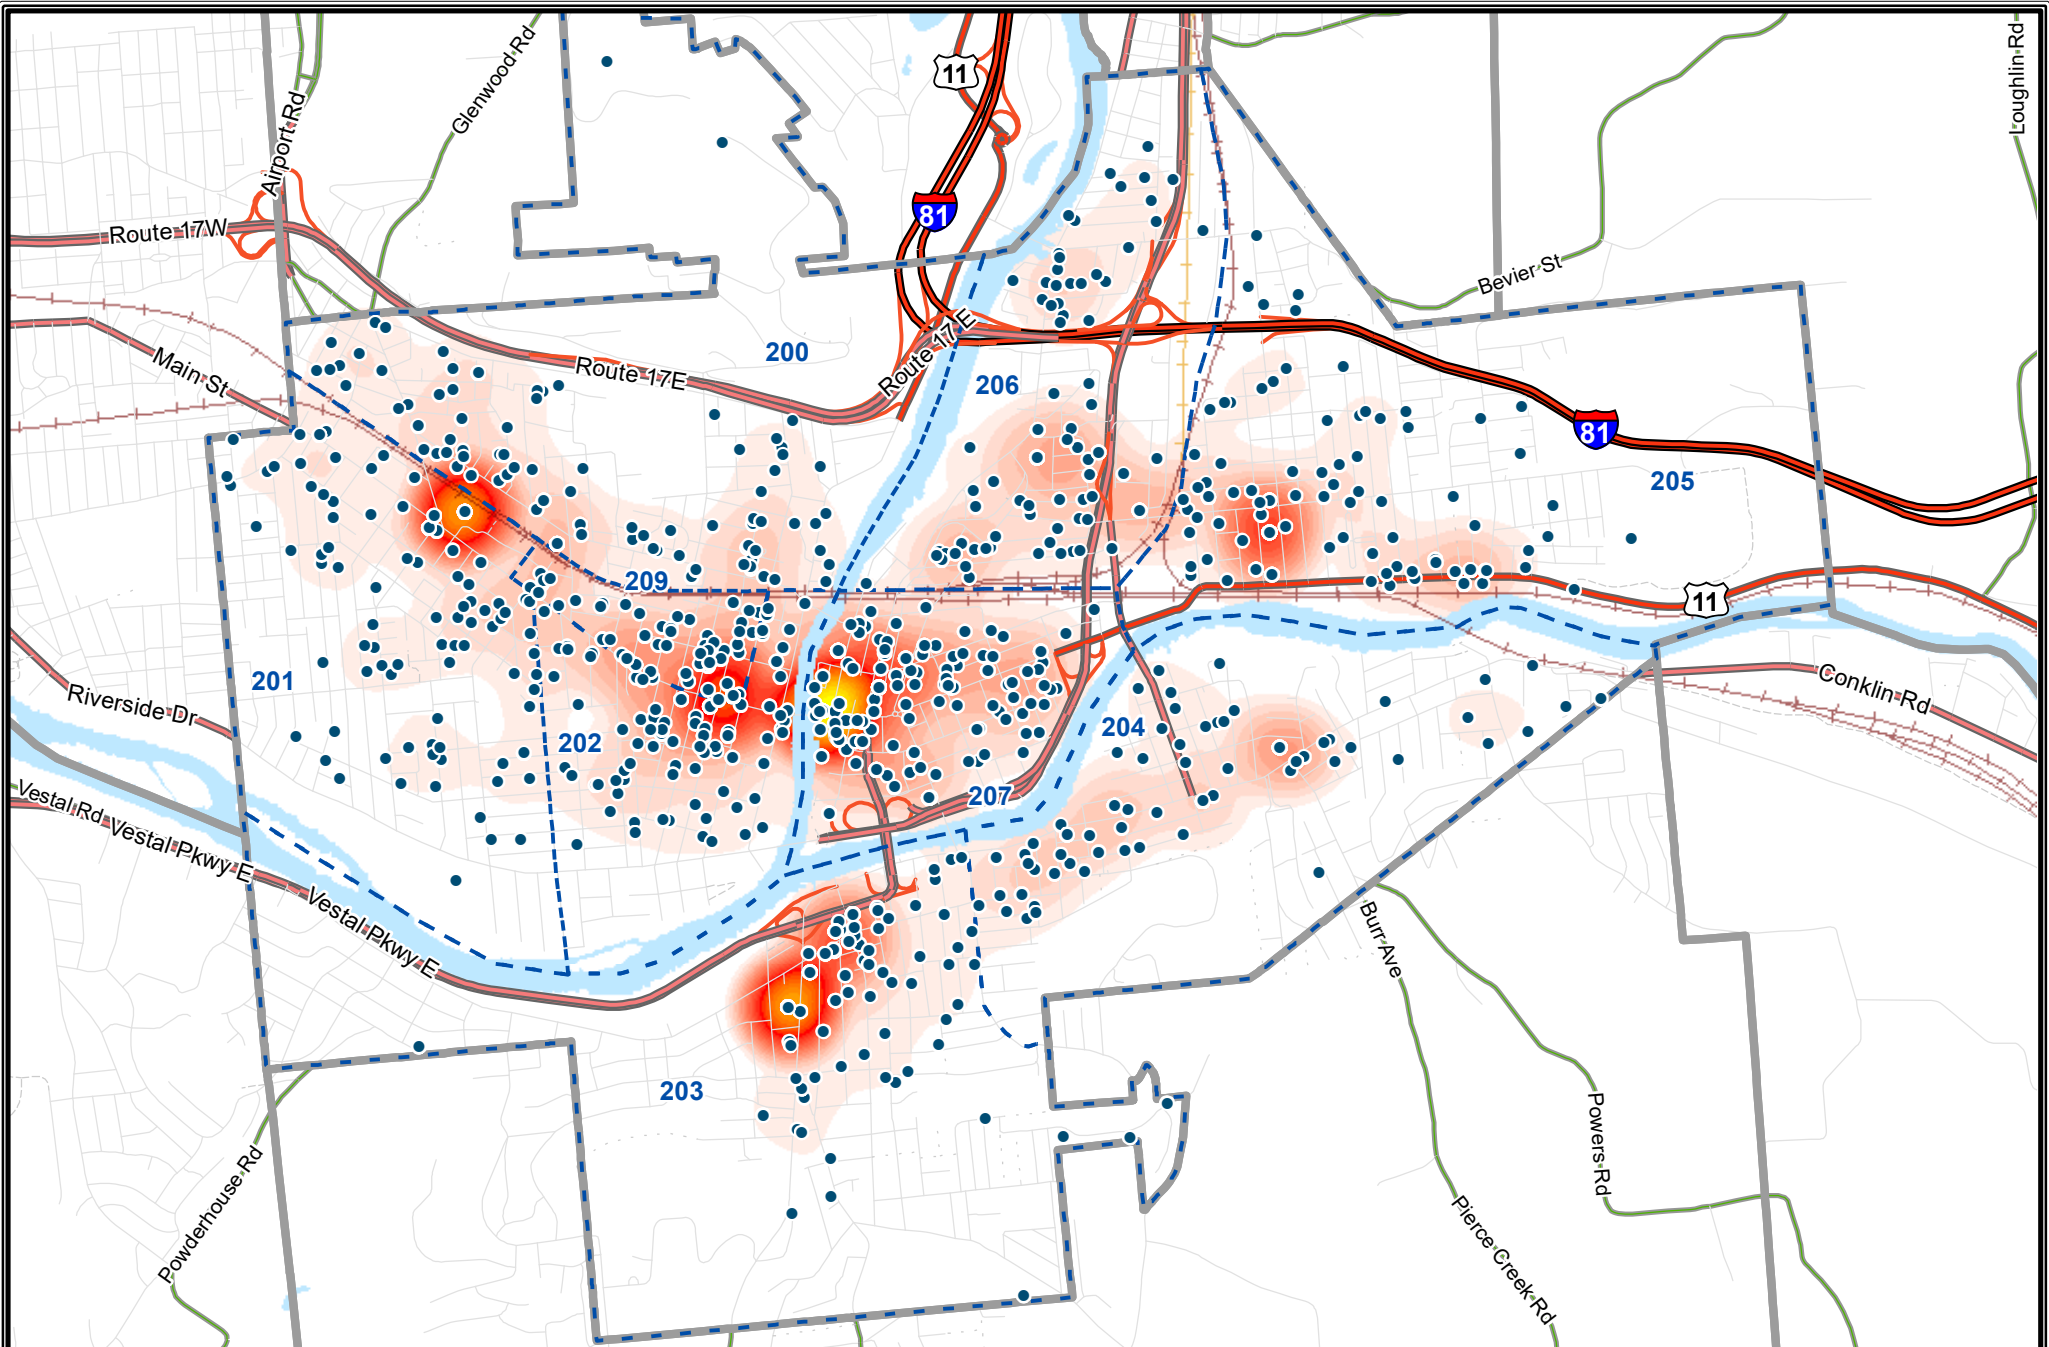

**City of Binghamton UCR Burglary**

January 1st to December 31st, 2023

Broome County, New York

DISCLAIMER: Broome County does not guarantee the accuracy of the data presented. Information should be used for illustrative purposes only.

● Burglary (256)

**Density of Burglaries**

Less More

**City of Binghamton UCR Larceny**

January 1st to December 31st, 2023

Broome County, New York  
**GIS**  
[www.bcgis.com](http://www.bcgis.com)

DISCLAIMER: Broome County does not guarantee the accuracy of the data presented. Information should be used for illustrative purposes only.

• Larceny (1386)  
**Density of Larceny**  
  
 Less More

**City of Binghamton Larceny from MV**

January 1st to December 31st, 2023

Broome County, New York  
**GIS**  
[www.bcgis.com](http://www.bcgis.com)

DISCLAIMER: Broome County does not guarantee the accuracy of the data presented. Information should be used for illustrative purposes only.

● Larceny from MV (123)  
**Density of Larceny from MV**  
  
 Less More