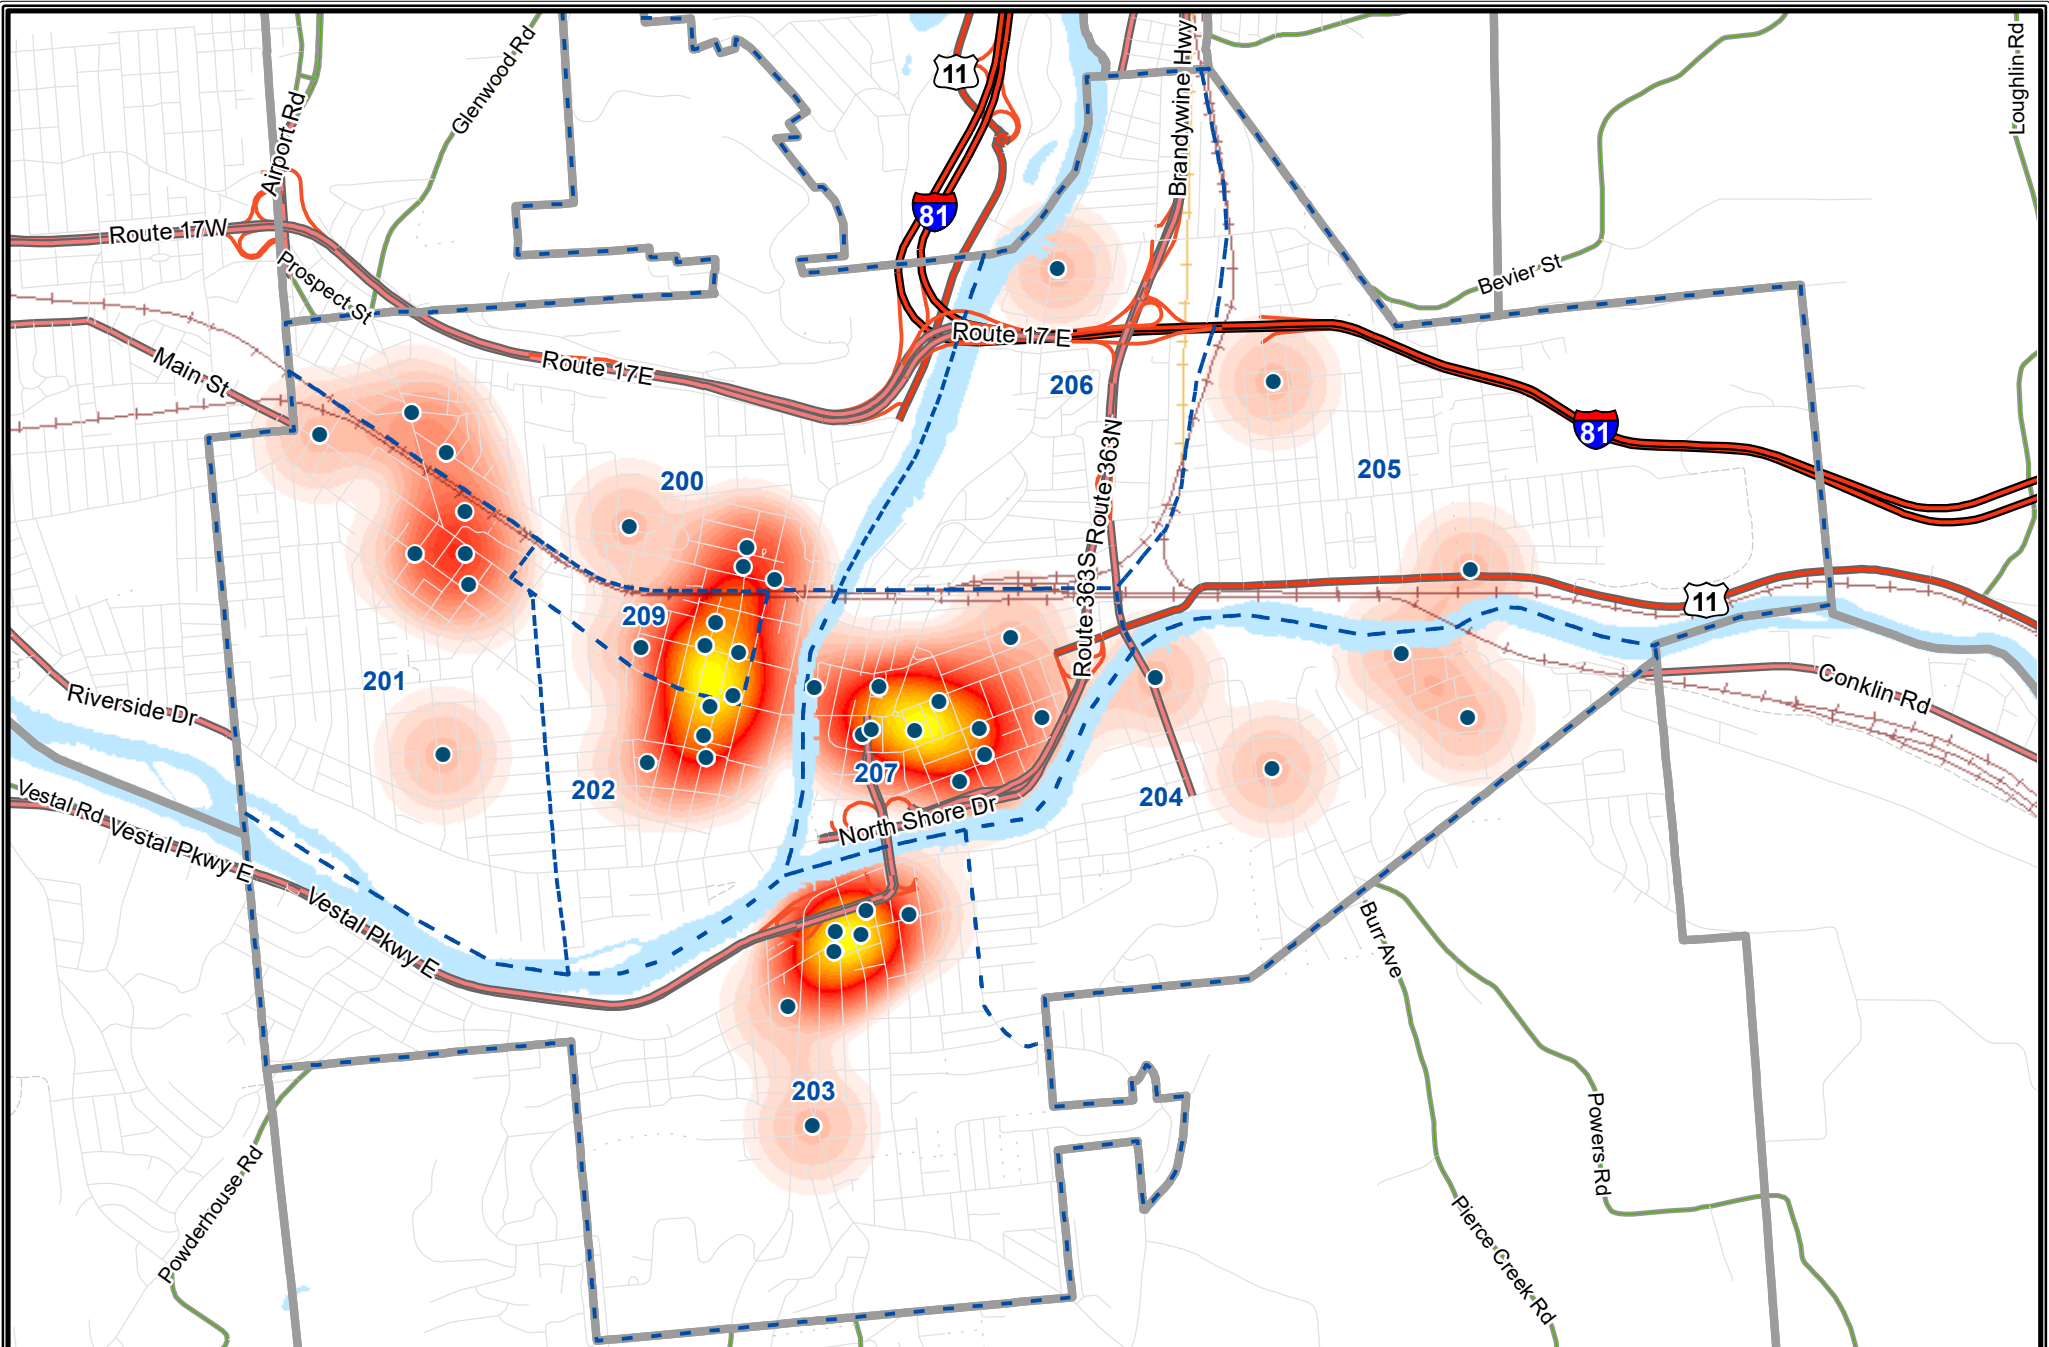

● MV Theft (43)  
**Density of MV Theft**  
  
 Less More

### City of Binghamton UCR Rape

January 1st to December 31st, 2023

Broome County, New York

**GIS**

[www.bcgis.com](http://www.bcgis.com)

DISCLAIMER: Broome County does not guarantee the accuracy of the data presented. Information should be used for illustrative purposes only.

● Rape (21)

**Density of Rape**

Less More

**City of Binghamton UCR Robbery**

January 1st to December 31st, 2023

Broome County, New York  
**GIS**  
[www.bcgis.com](http://www.bcgis.com)

DISCLAIMER: Broome County does not guarantee the accuracy of the data presented. Information should be used for illustrative purposes only.

● Robbery (54)  
**Density of Robbery**  
  
 Less More