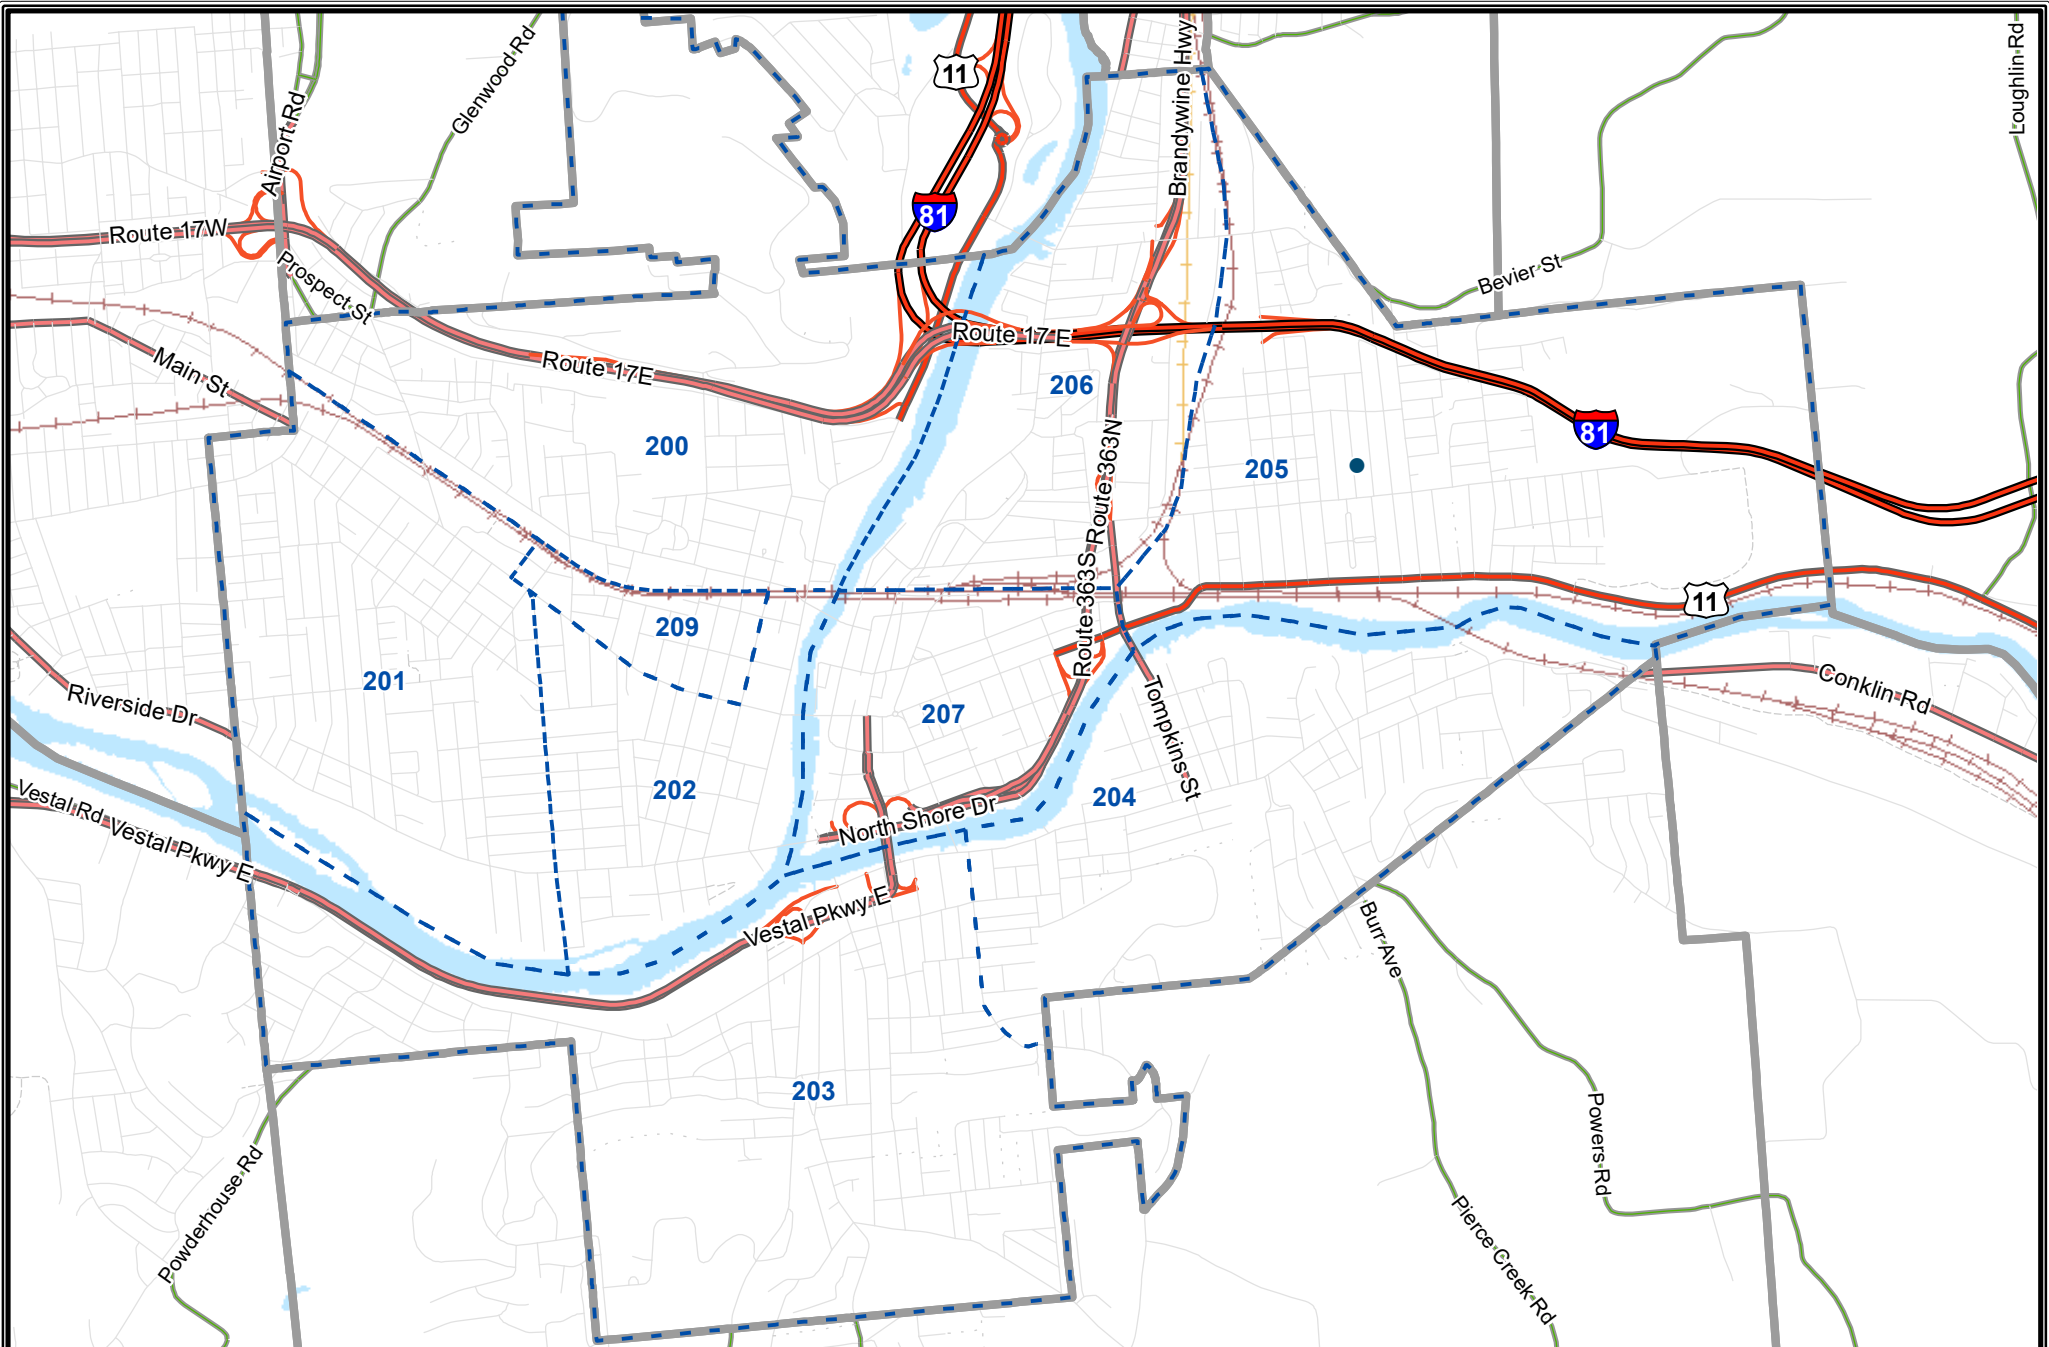

• Larceny (1386)  
**Density of Larceny**  
  
 Less More

**City of Binghamton Larceny from MV**

January 1st to December 31st, 2023

Broome County, New York  
**GIS**  
[www.bcgis.com](http://www.bcgis.com)

DISCLAIMER: Broome County does not guarantee the accuracy of the data presented. Information should be used for illustrative purposes only.

● Larceny from MV (123)  
**Density of Larceny from MV**  
  
 Less More