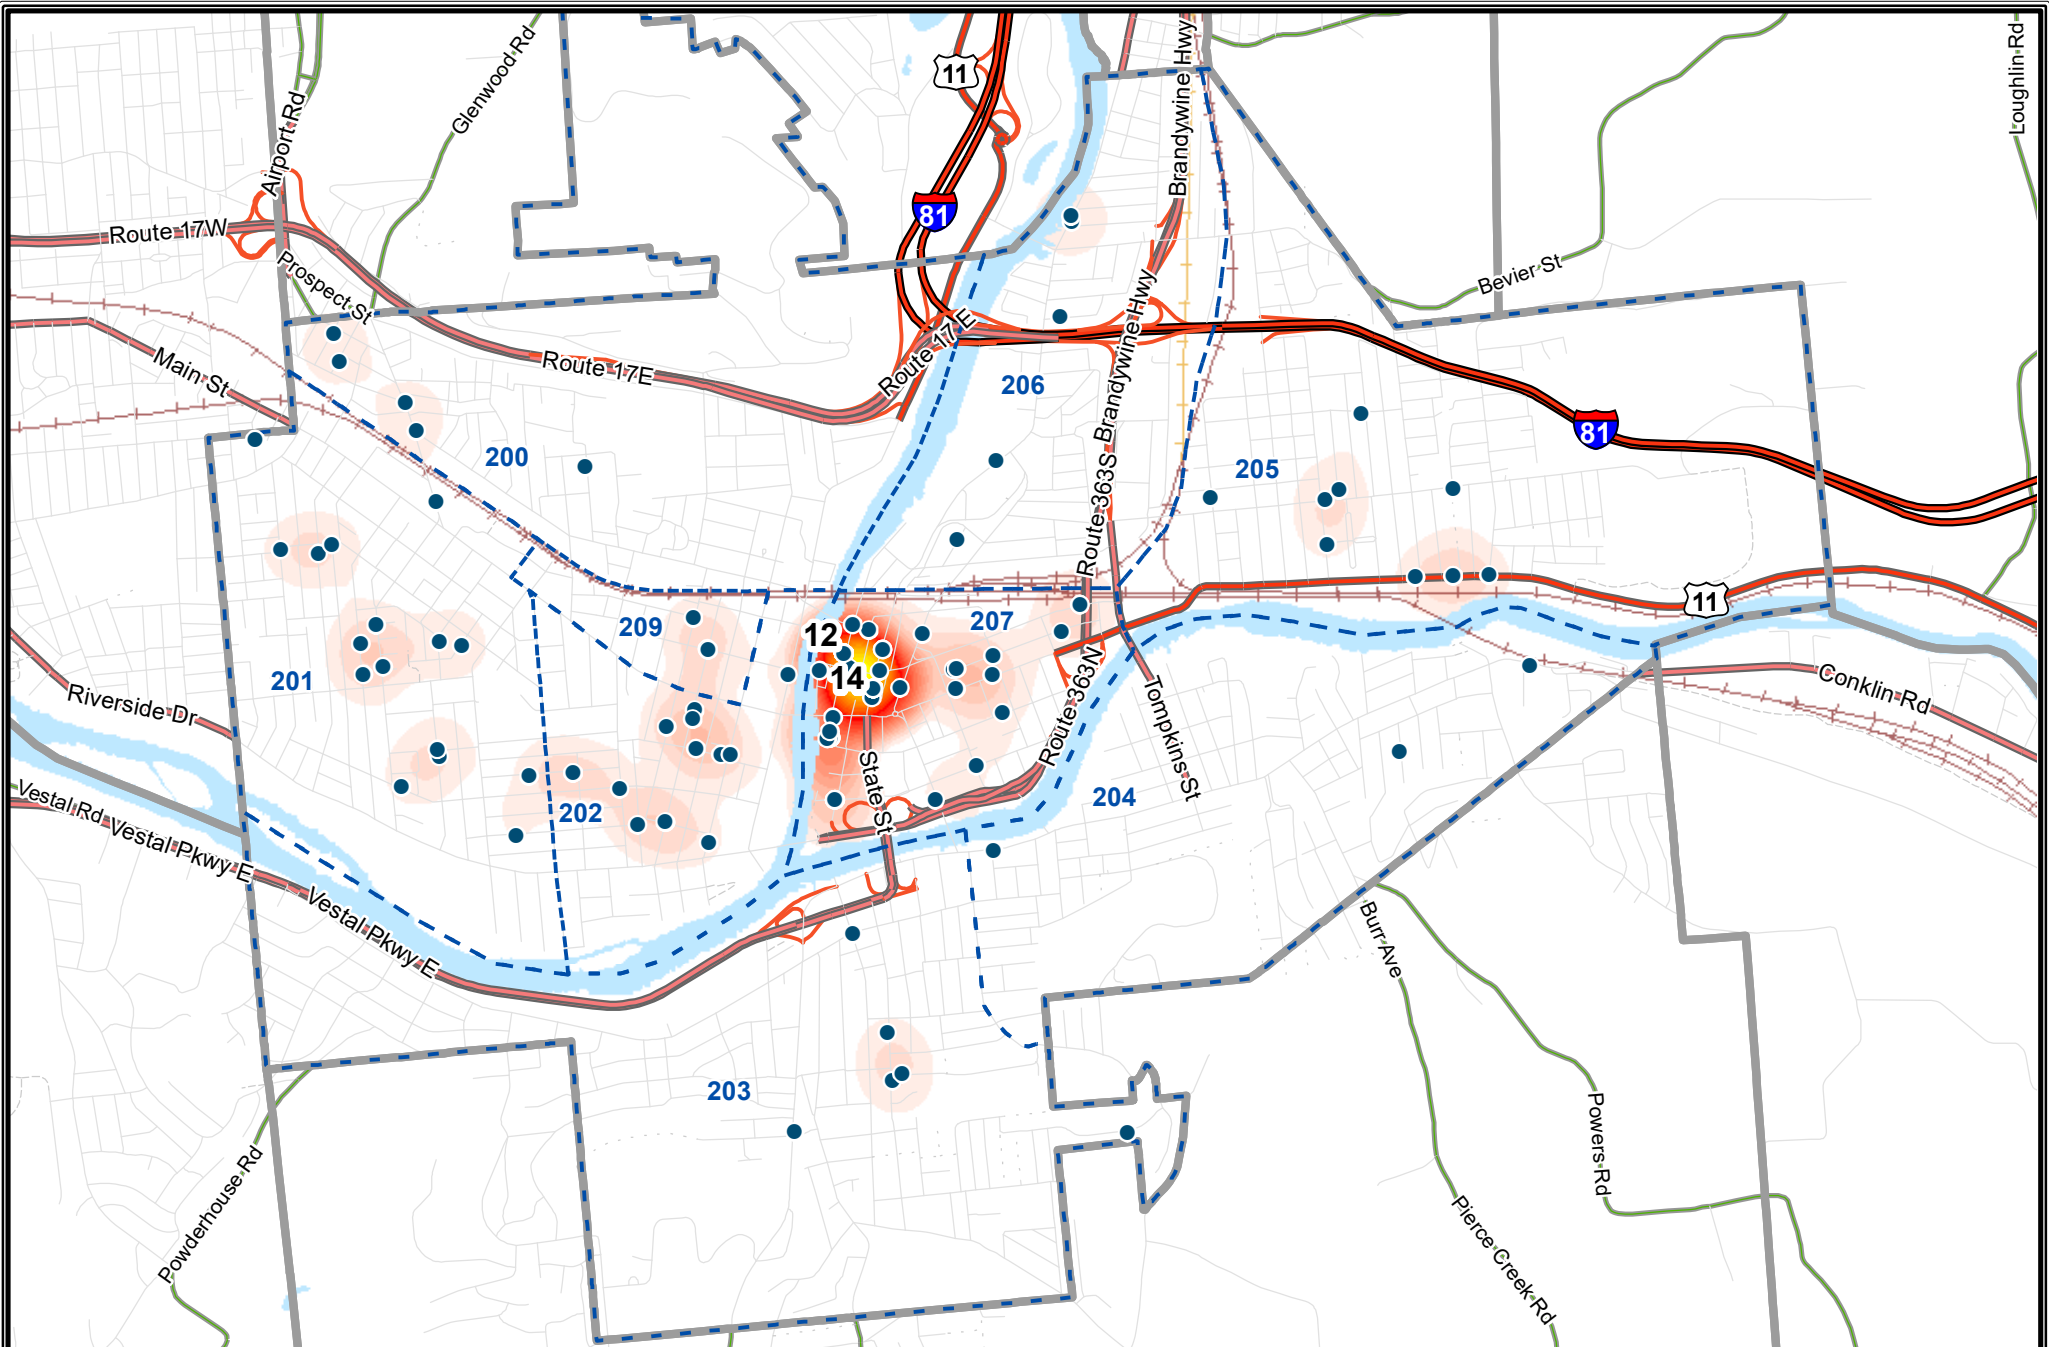

**City of Binghamton UCR Burglary**

January 1st to December 31st, 2023

Broome County, New York

DISCLAIMER: Broome County does not guarantee the accuracy of the data presented. Information should be used for illustrative purposes only.

● Burglary (256)

**Density of Burglaries**

Less More

**City of Binghamton UCR Larceny**

January 1st to December 31st, 2023

Broome County, New York  
**GIS**  
[www.bcgis.com](http://www.bcgis.com)

DISCLAIMER: Broome County does not guarantee the accuracy of the data presented. Information should be used for illustrative purposes only.

• Larceny (1386)  
**Density of Larceny**  
  
 Less More

**City of Binghamton Larceny from MV**

January 1st to December 31st, 2023

Broome County, New York  
**GIS**  
[www.bcgis.com](http://www.bcgis.com)

DISCLAIMER: Broome County does not guarantee the accuracy of the data presented. Information should be used for illustrative purposes only.

● Larceny from MV (123)  
**Density of Larceny from MV**  
  
 Less More