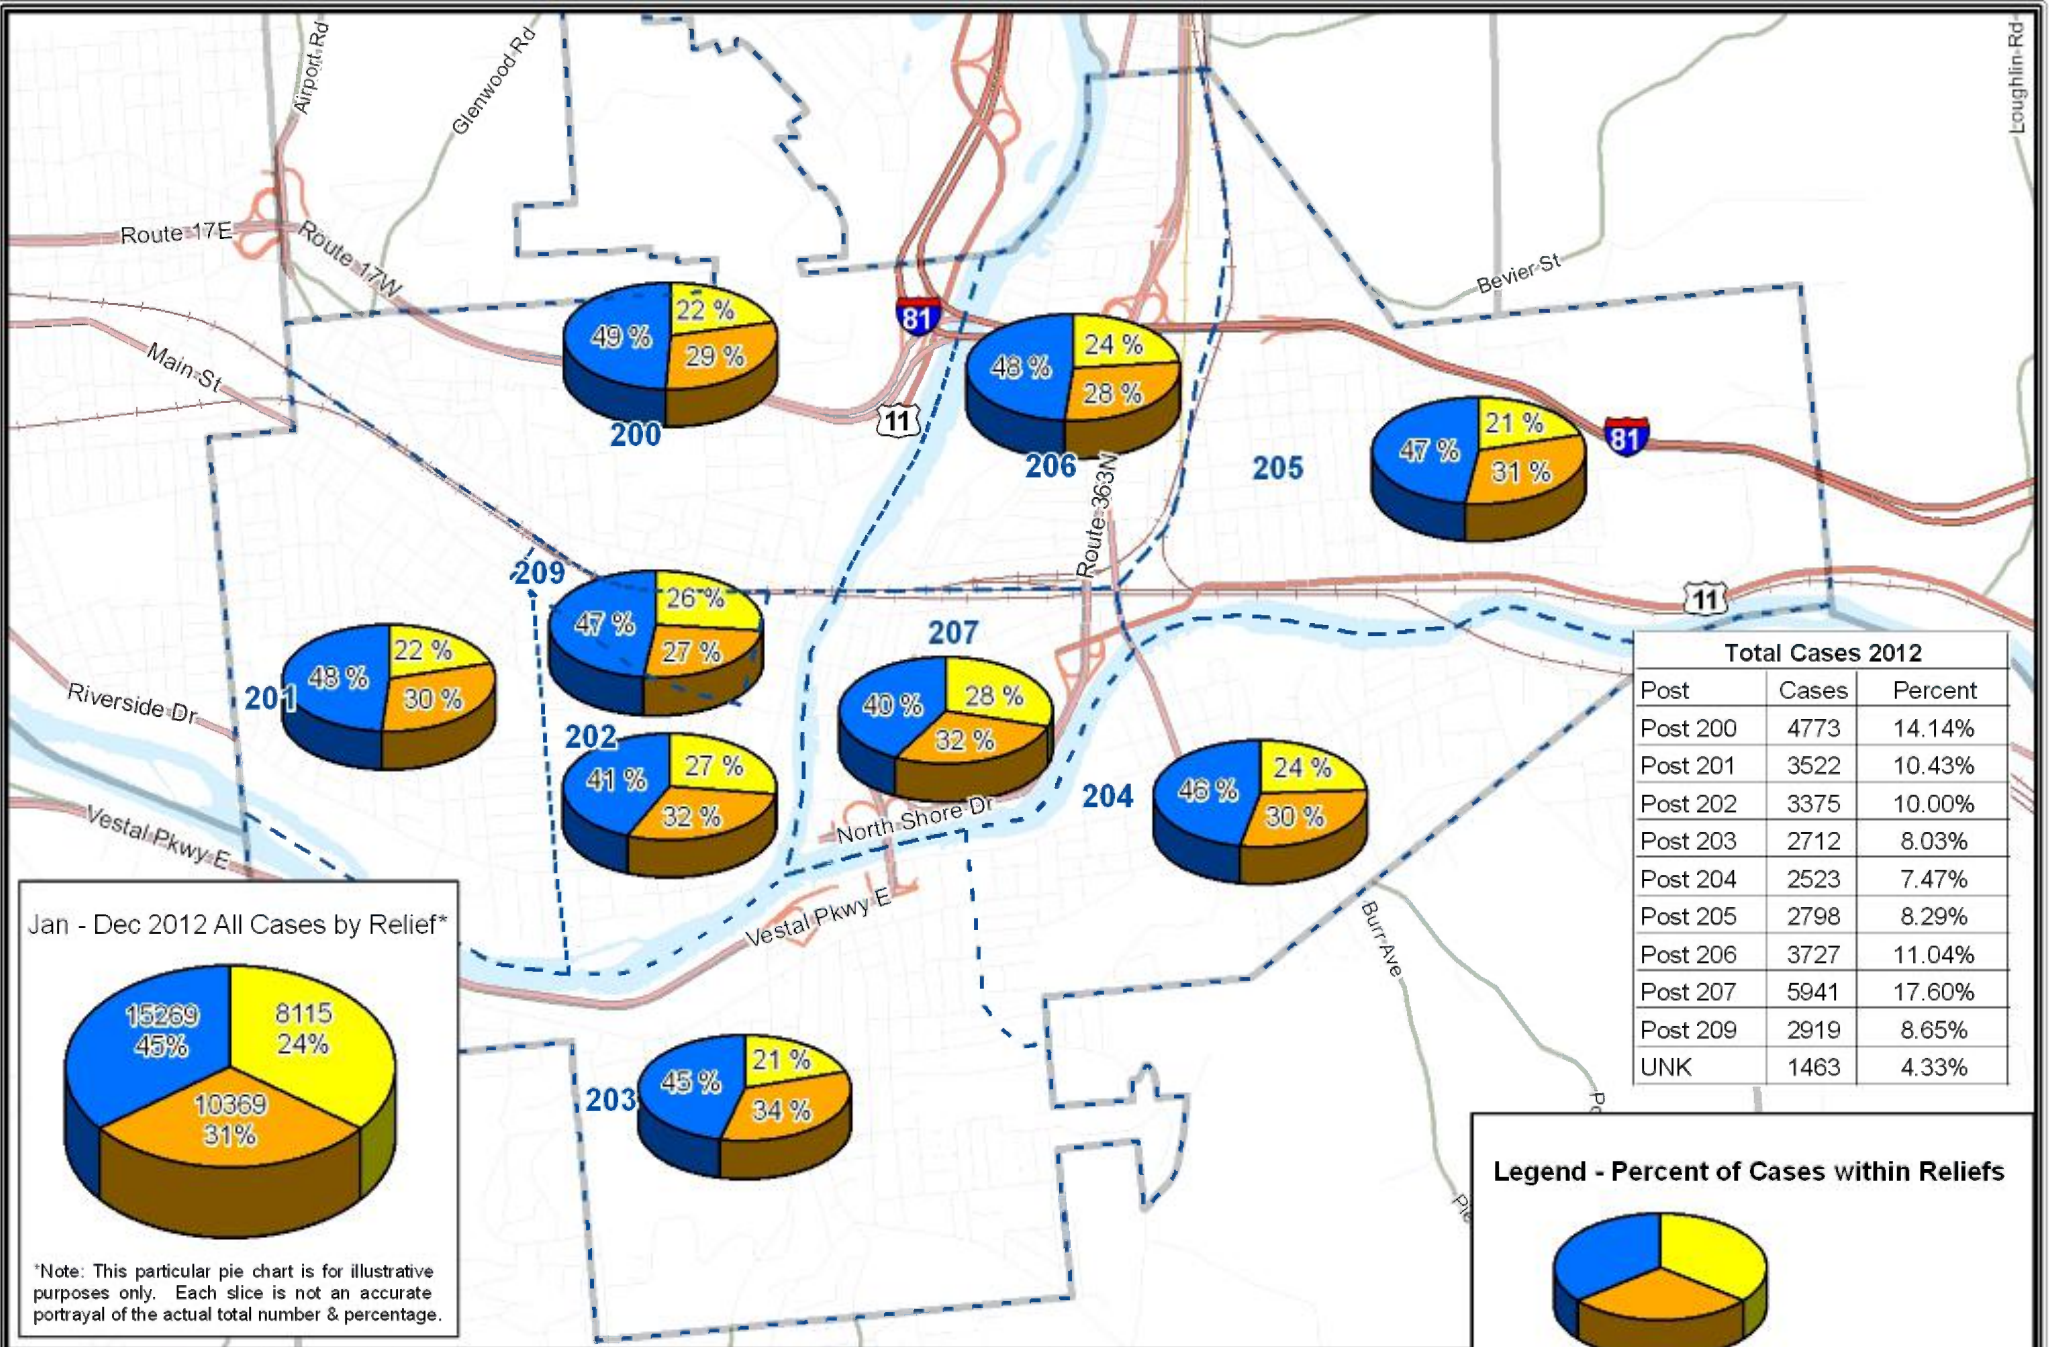

### City of Binghamton Assaults

January 1st to December 31st, 2012

Broome County, New York  
**GIS**  
[www.bcgis.com](http://www.bcgis.com)

**DISCLAIMER:** Broome County does not guarantee the accuracy of the data presented. Information should be used for illustrative purposes only

● Assaults (272)  
**Density of Assaults**  
  
 Less More

**City of Binghamton Burglary**

January 1st to December 31st, 2012

Broome County, New York  
**GIS**  
[www.bcgis.com](http://www.bcgis.com)

DISCLAIMER: Broome County does not guarantee the accuracy of the data presented. Information should be used for illustrative purposes only.

**City of Binghamton Grand Larceny**

January 1st to December 31st, 2012

Broome County, New York  
**GIS**  
[www.bcgis.com](http://www.bcgis.com)

DISCLAIMER: Broome County does not guarantee the accuracy of the data presented. Information should be used for illustrative purposes only

● Grand Larceny (256)  
**Density of Grand Larceny**

Less More

**City of Binghamton Larceny**

January 1st to December 31st, 2012

Broome County, New York  
**GIS**  
[www.bcgis.com](http://www.bcgis.com)

DISCLAIMER: Broome County does not guarantee the accuracy of the data presented. Information should be used for illustrative purposes only