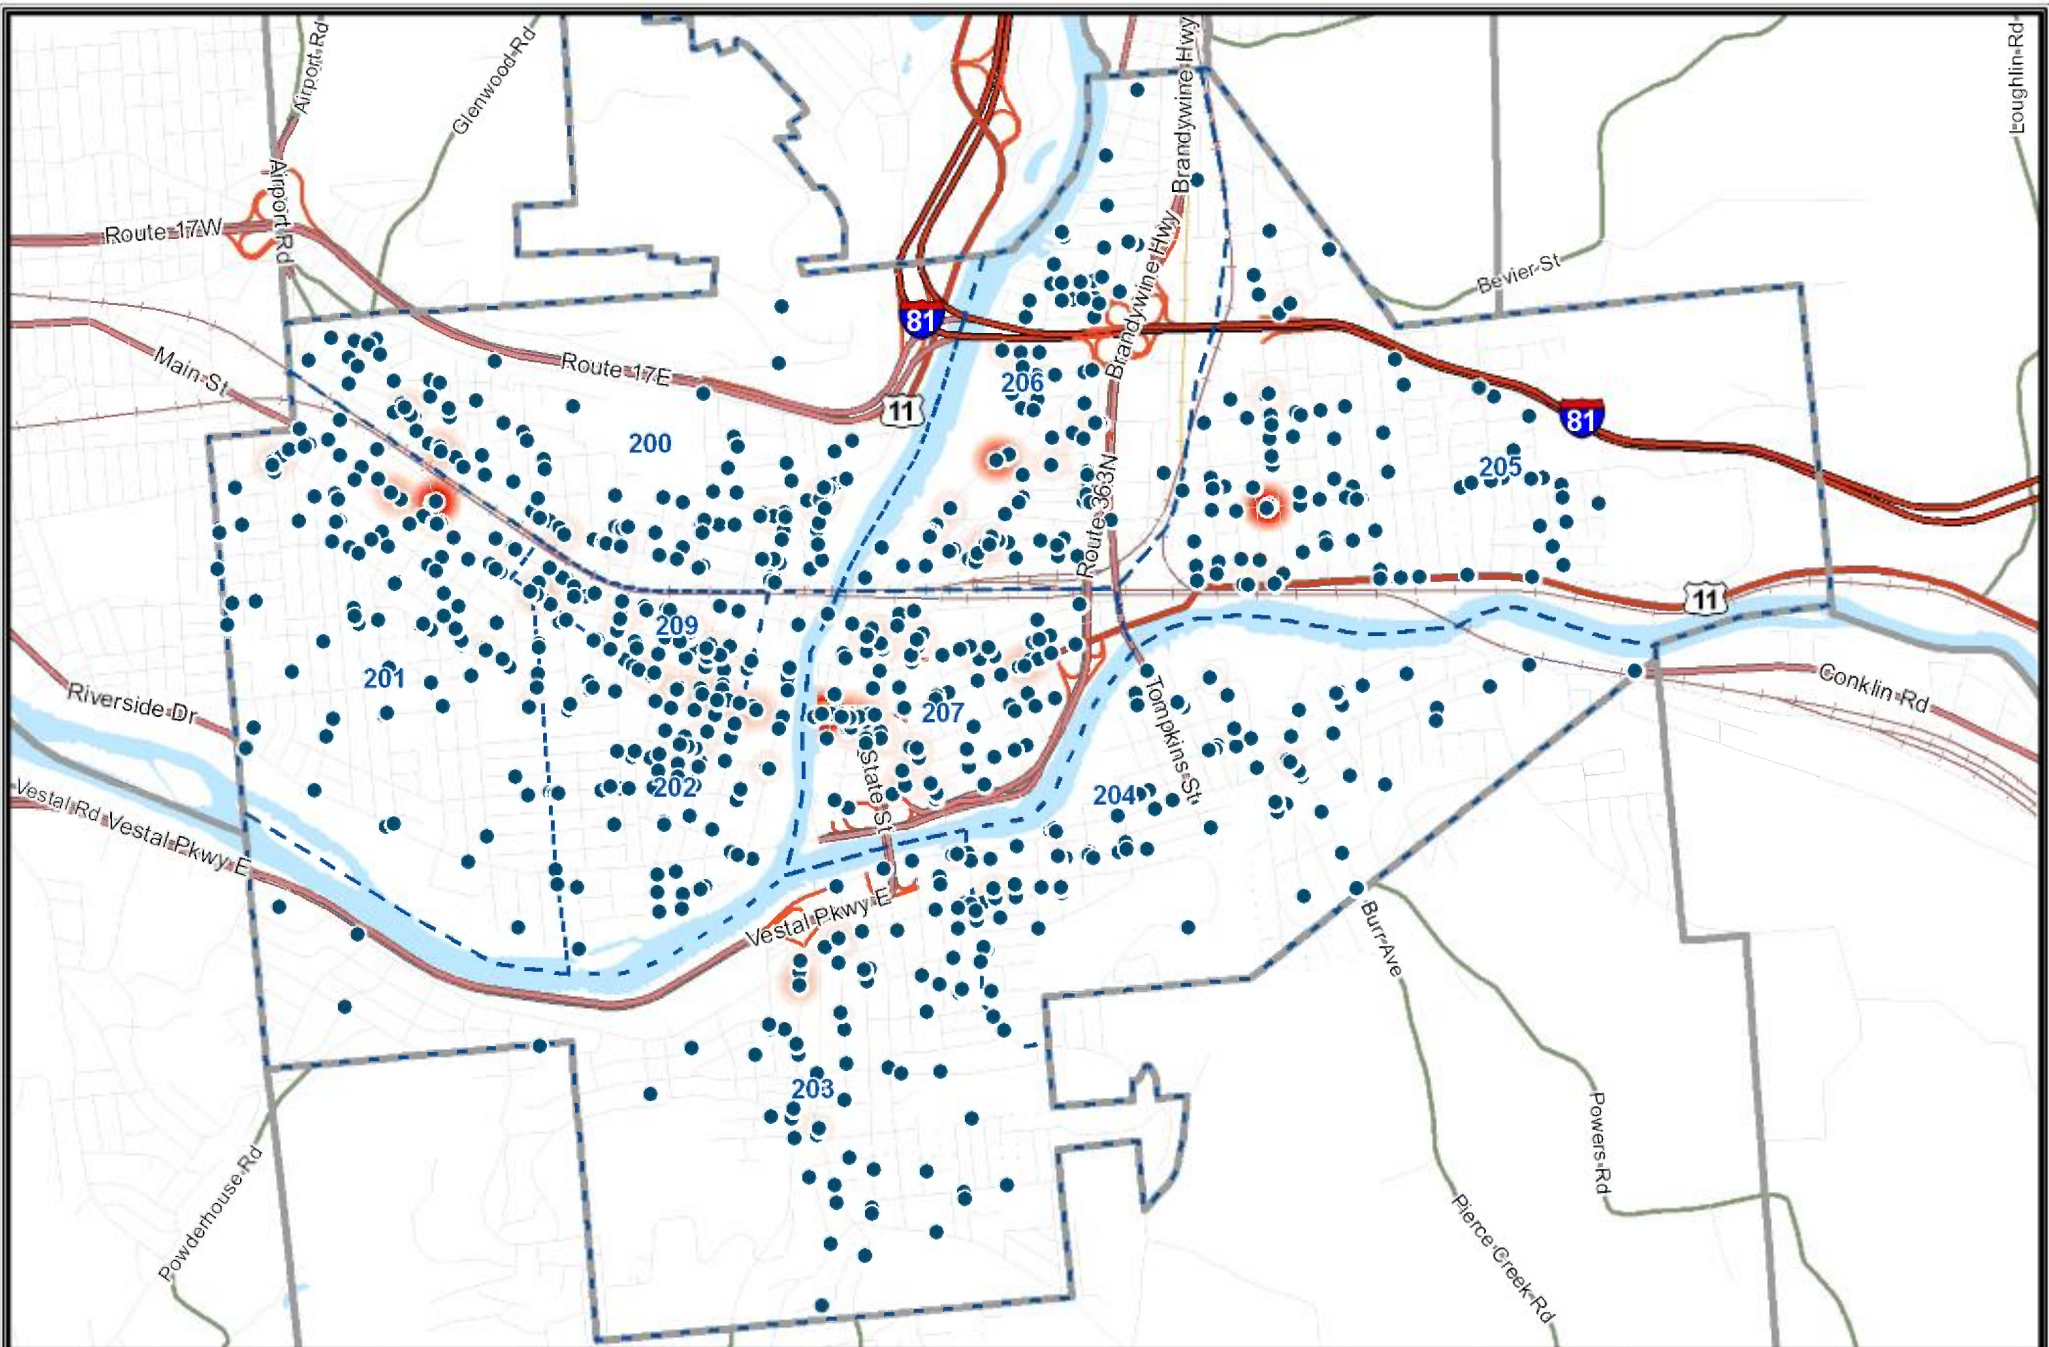

● Assaults (272)  
**Density of Assaults**  
  
 Less More

**City of Binghamton Burglary**

January 1st to December 31st, 2012

Broome County, New York  
**GIS**  
[www.bcgis.com](http://www.bcgis.com)

DISCLAIMER: Broome County does not guarantee the accuracy of the data presented. Information should be used for illustrative purposes only.

**City of Binghamton Grand Larceny**

January 1st to December 31st, 2012

Broome County, New York  
**GIS**  
[www.bcgis.com](http://www.bcgis.com)

DISCLAIMER: Broome County does not guarantee the accuracy of the data presented. Information should be used for illustrative purposes only

● Grand Larceny (256)  
**Density of Grand Larceny**

Less More

**City of Binghamton Larceny**

January 1st to December 31st, 2012

Broome County, New York  
**GIS**  
[www.bcgis.com](http://www.bcgis.com)

DISCLAIMER: Broome County does not guarantee the accuracy of the data presented. Information should be used for illustrative purposes only

**City of Binghamton Larceny from MV**

January 1st to December 31st, 2012

Broome County, New York  
**GIS**  
[www.bcgis.com](http://www.bcgis.com)

**DISCLAIMER:** Broome County does not guarantee the accuracy of the data presented. Information should be used for illustrative purposes only.