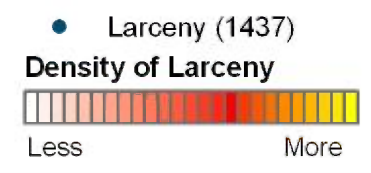

● Grand Larceny (256)  
**Density of Grand Larceny**

Less More

**City of Binghamton Larceny**

January 1st to December 31st, 2012

Broome County, New York  
**GIS**  
[www.bcgis.com](http://www.bcgis.com)

DISCLAIMER: Broome County does not guarantee the accuracy of the data presented. Information should be used for illustrative purposes only