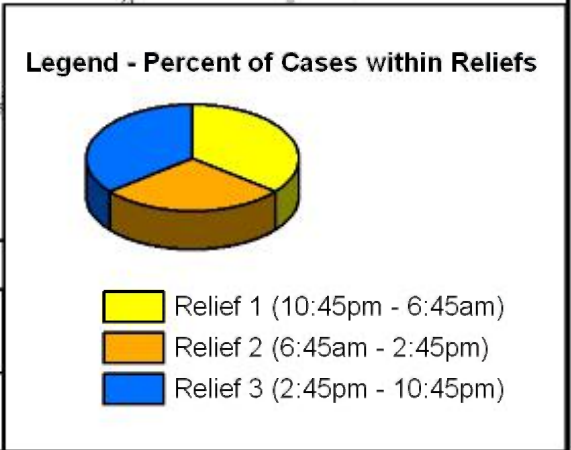

● Assaults (272)  
**Density of Assaults**  
  
 Less More

**City of Binghamton Burglary**

January 1st to December 31st, 2012

Broome County, New York  
**GIS**  
[www.bcgis.com](http://www.bcgis.com)

DISCLAIMER: Broome County does not guarantee the accuracy of the data presented. Information should be used for illustrative purposes only.