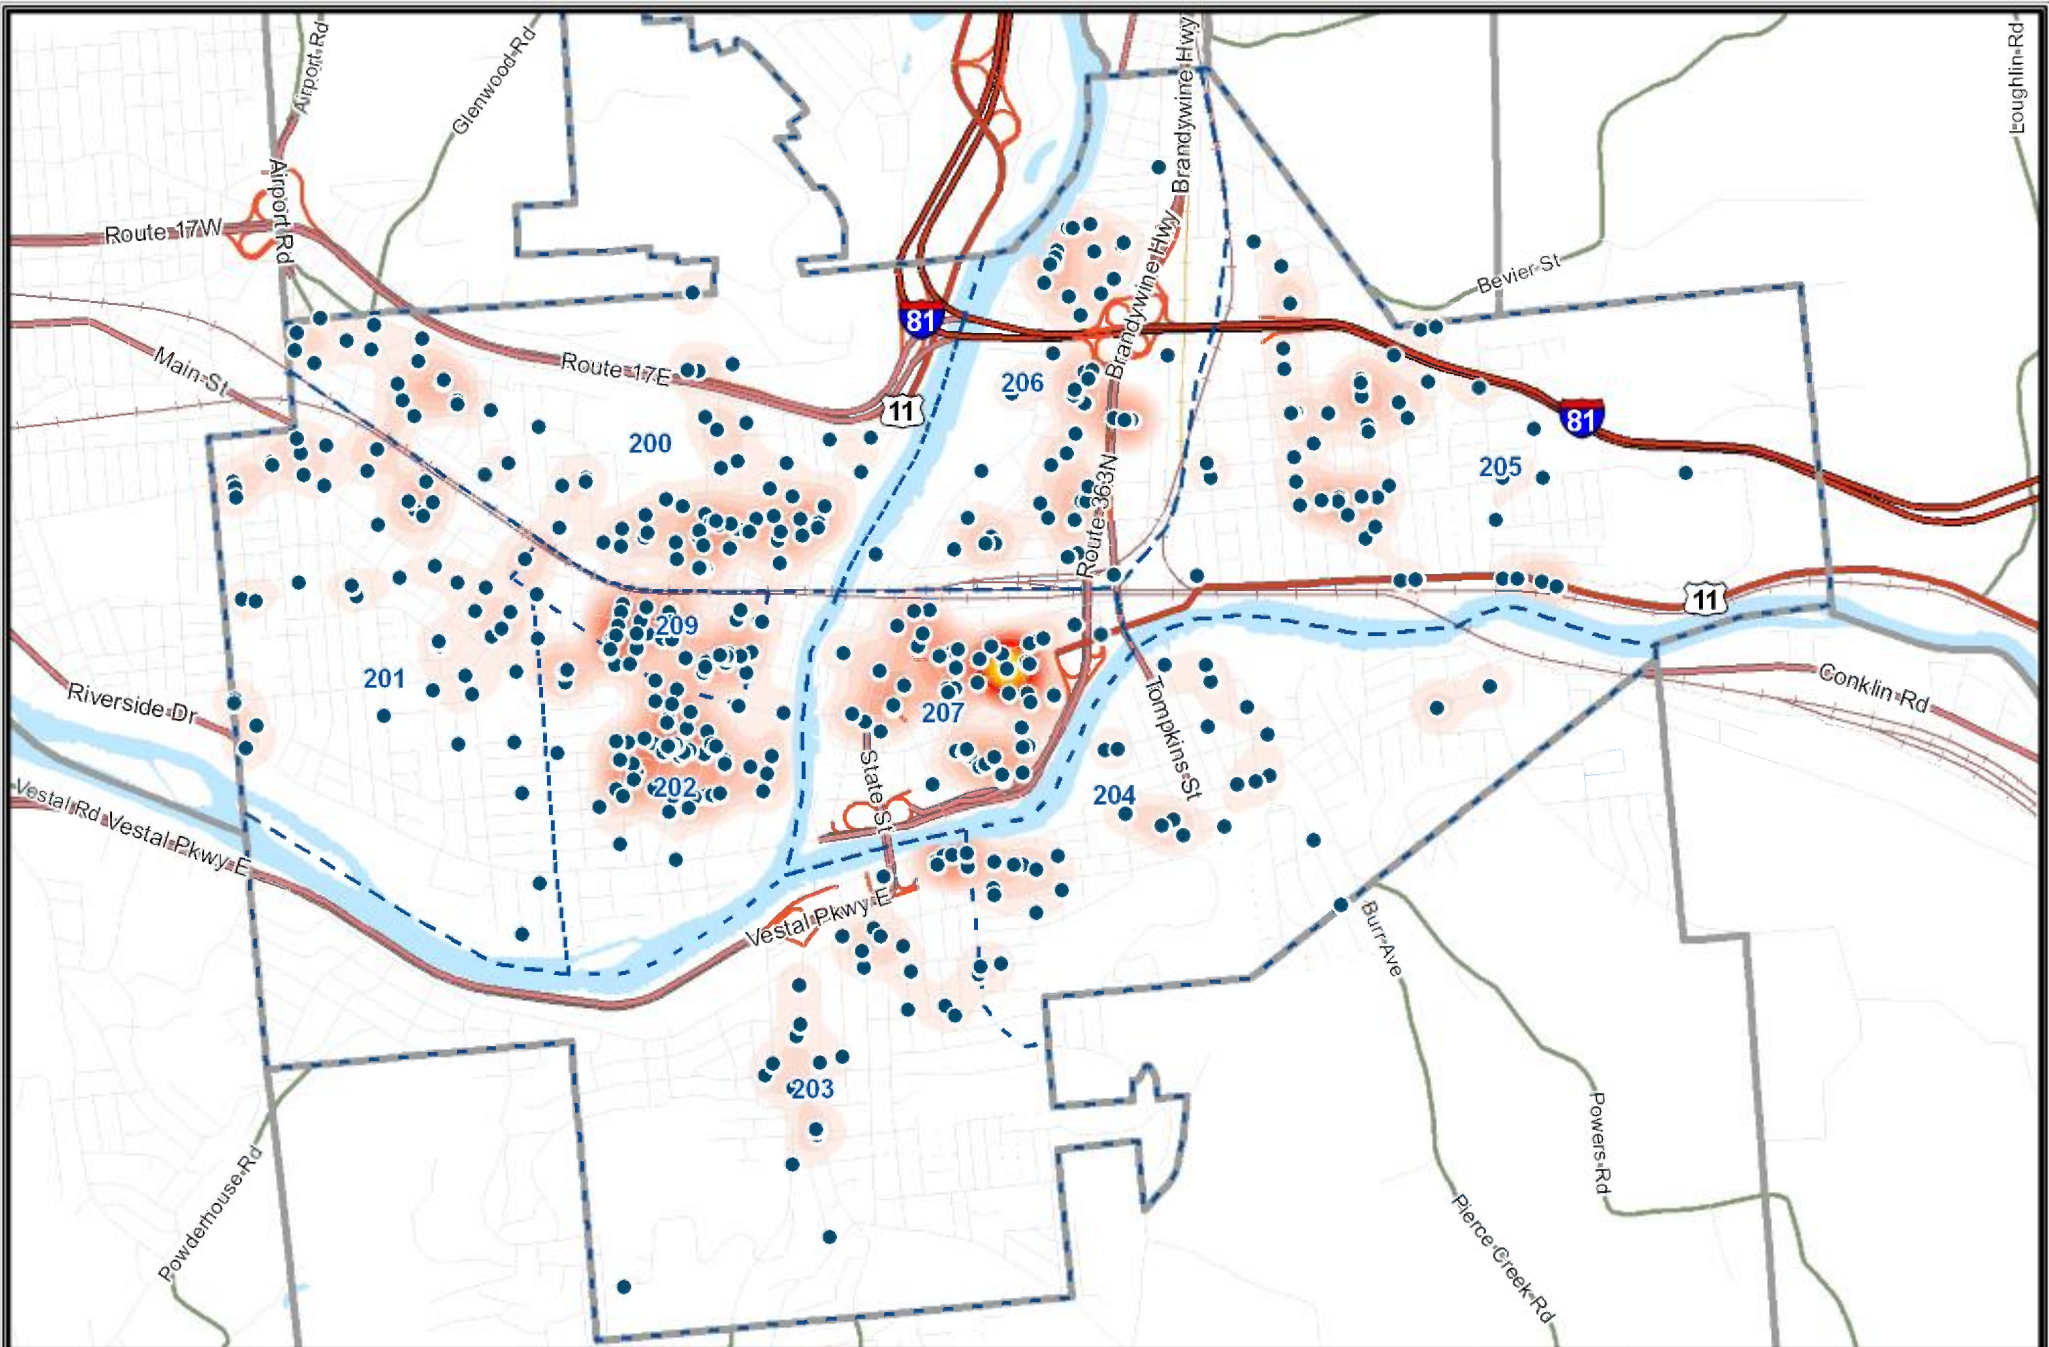

### City of Binghamton Assaults

January 1st to December 31st, 2012

Broome County, New York  
**GIS**  
[www.bcgis.com](http://www.bcgis.com)

**DISCLAIMER:** Broome County does not guarantee the accuracy of the data presented. Information should be used for illustrative purposes only

● Assaults (272)  
**Density of Assaults**  
  
 Less More

**City of Binghamton Burglary**

January 1st to December 31st, 2012

Broome County, New York  
**GIS**  
[www.bcgis.com](http://www.bcgis.com)

DISCLAIMER: Broome County does not guarantee the accuracy of the data presented. Information should be used for illustrative purposes only.

**City of Binghamton Grand Larceny**

January 1st to December 31st, 2012

Broome County, New York  
**GIS**  
[www.bcgis.com](http://www.bcgis.com)

DISCLAIMER: Broome County does not guarantee the accuracy of the data presented. Information should be used for illustrative purposes only

● Grand Larceny (256)  
**Density of Grand Larceny**

Less More

**City of Binghamton Larceny**

January 1st to December 31st, 2012

Broome County, New York  
**GIS**  
[www.bcgis.com](http://www.bcgis.com)

DISCLAIMER: Broome County does not guarantee the accuracy of the data presented. Information should be used for illustrative purposes only