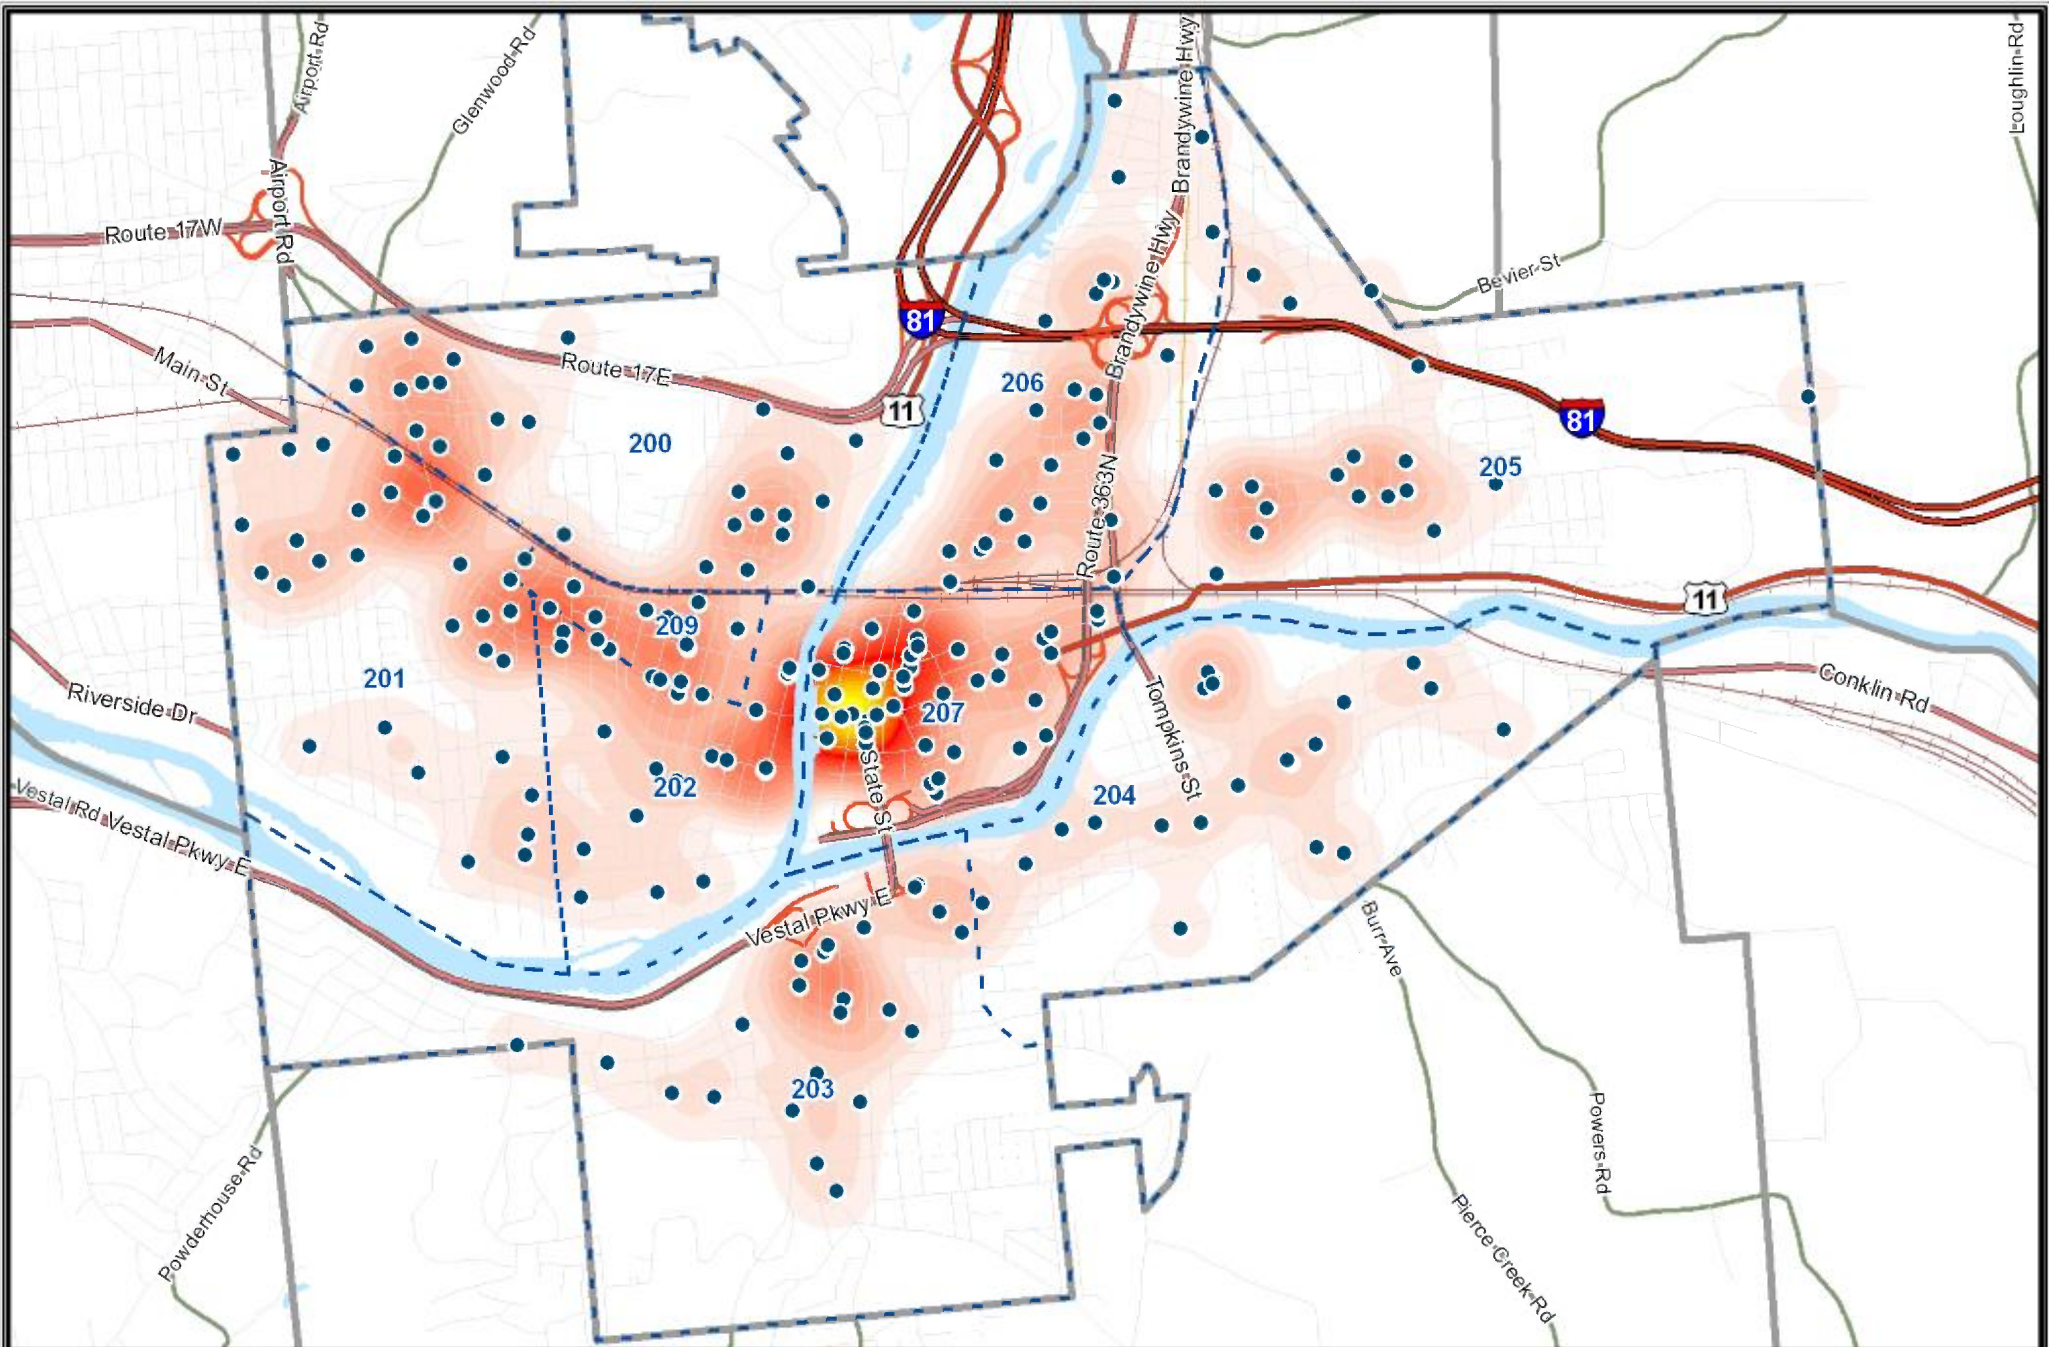

### City of Binghamton Assaults

January 1st to December 31st, 2012

Broome County, New York  
**GIS**  
[www.bcgis.com](http://www.bcgis.com)

**DISCLAIMER:** Broome County does not guarantee the accuracy of the data presented. Information should be used for illustrative purposes only

● Assaults (272)  
**Density of Assaults**  
  
 Less More

**City of Binghamton Burglary**

January 1st to December 31st, 2012

Broome County, New York  
**GIS**  
[www.bcgis.com](http://www.bcgis.com)

DISCLAIMER: Broome County does not guarantee the accuracy of the data presented. Information should be used for illustrative purposes only.

**City of Binghamton Grand Larceny**

January 1st to December 31st, 2012

Broome County, New York  
**GIS**  
[www.bcgis.com](http://www.bcgis.com)

DISCLAIMER: Broome County does not guarantee the accuracy of the data presented. Information should be used for illustrative purposes only

● Grand Larceny (256)  
**Density of Grand Larceny**

Less More

**City of Binghamton Larceny**

January 1st to December 31st, 2012

Broome County, New York  
**GIS**  
[www.bcgis.com](http://www.bcgis.com)

DISCLAIMER: Broome County does not guarantee the accuracy of the data presented. Information should be used for illustrative purposes only