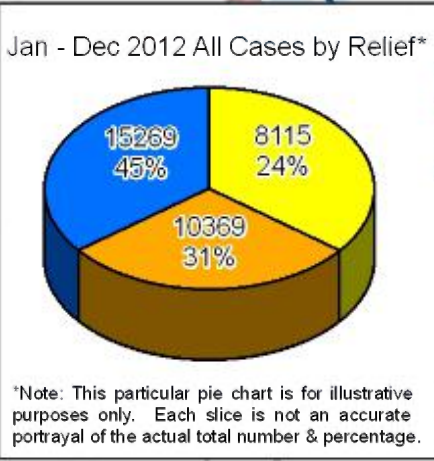

● Assaults (272)  
**Density of Assaults**  
  
 Less More

**City of Binghamton Burglary**

January 1st to December 31st, 2012

Broome County, New York  
**GIS**  
[www.bcgis.com](http://www.bcgis.com)

DISCLAIMER: Broome County does not guarantee the accuracy of the data presented. Information should be used for illustrative purposes only.