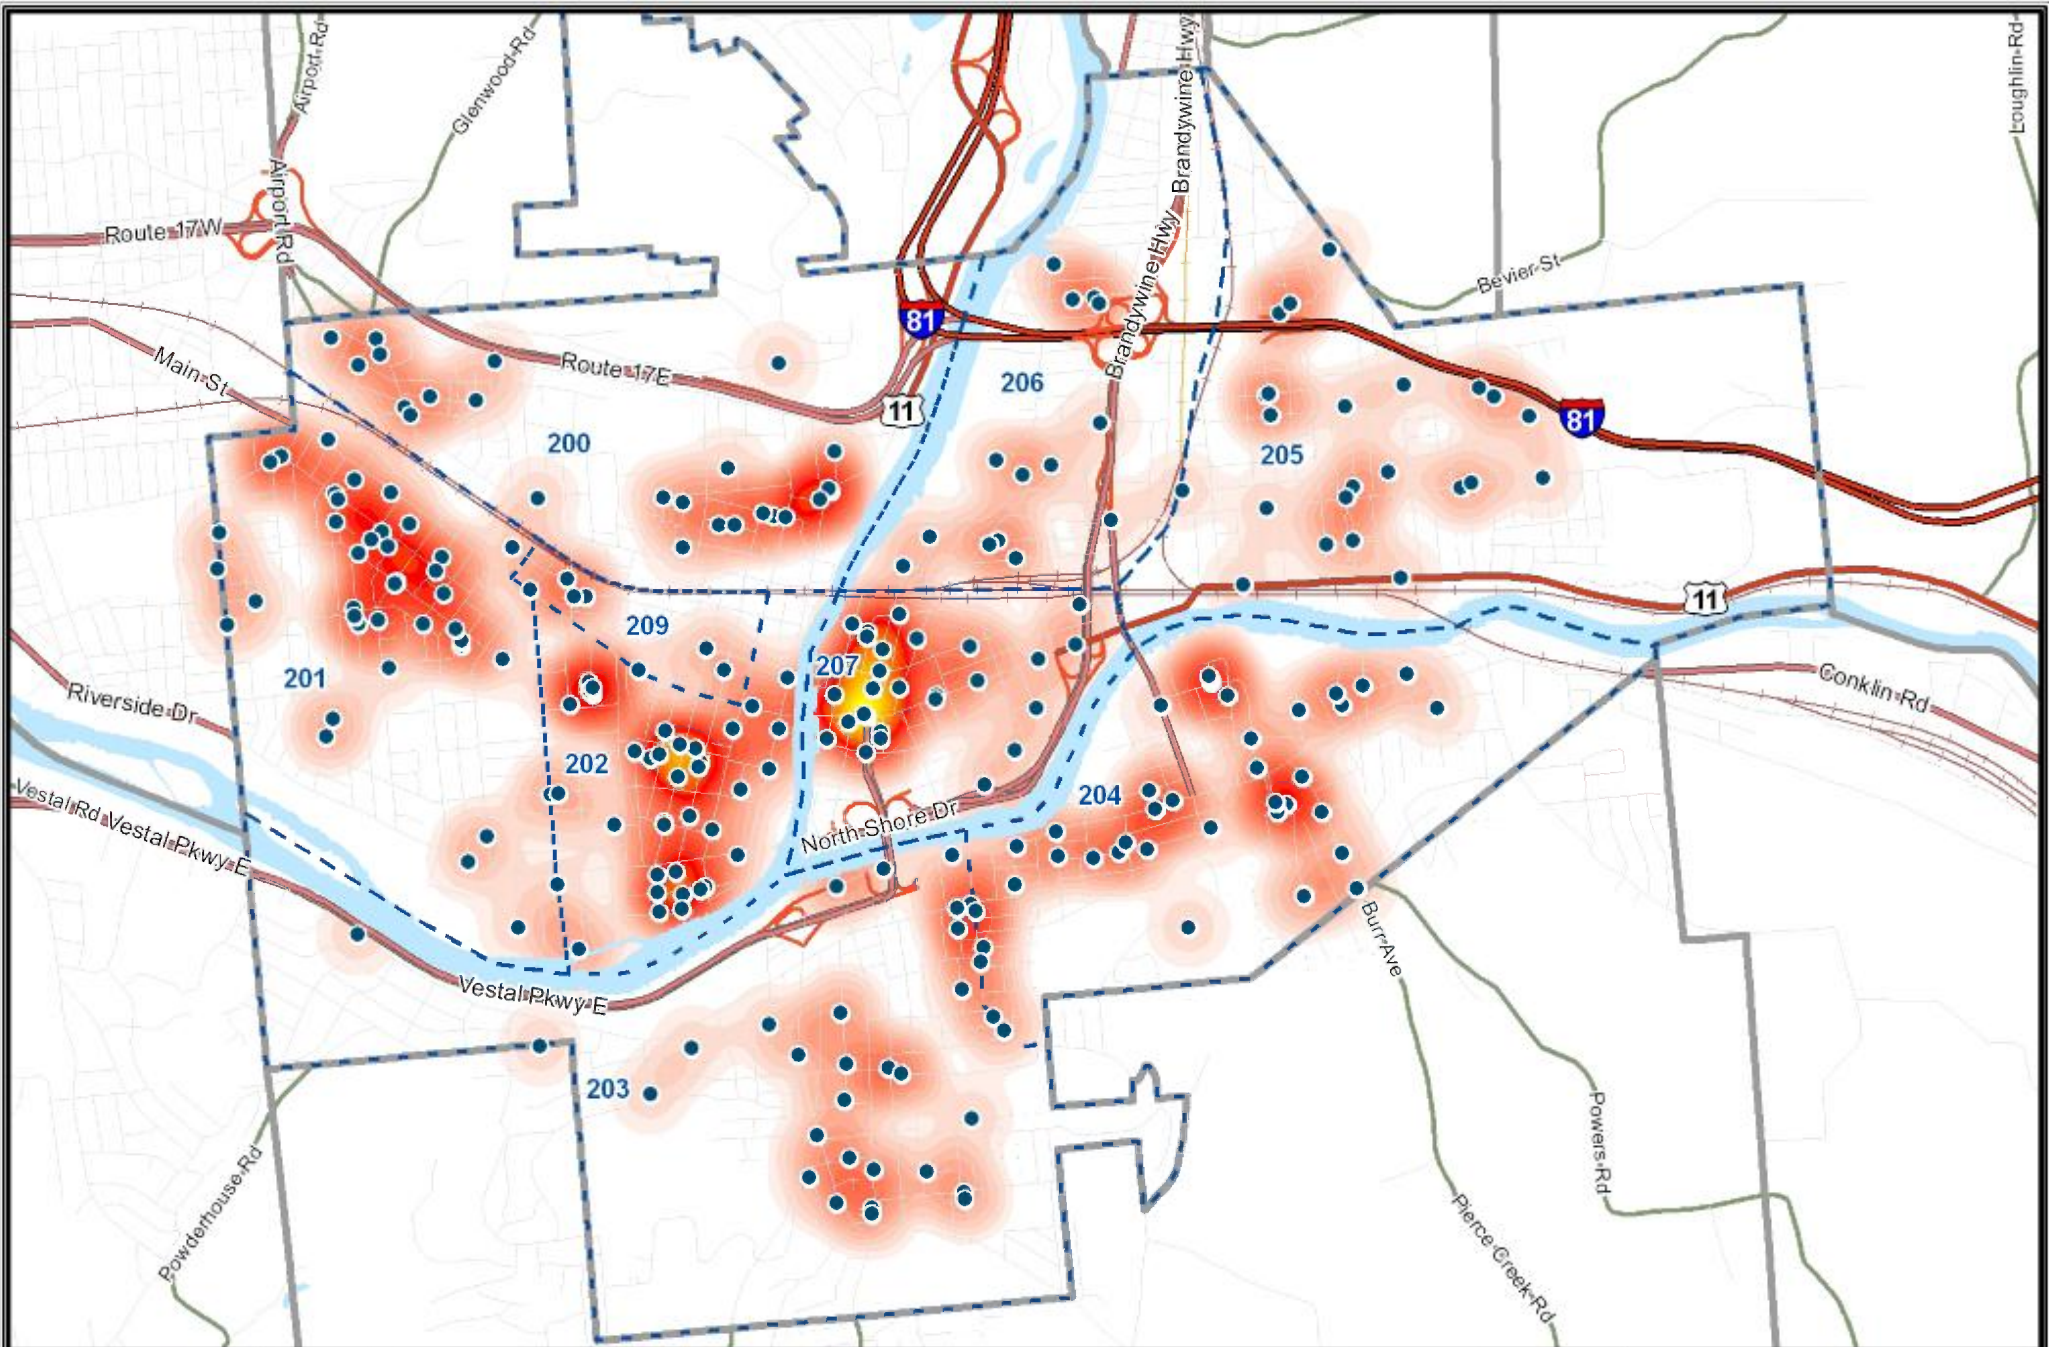

**City of Binghamton Grand Larceny**

January 1st to December 31st, 2012

Broome County, New York  
**GIS**  
[www.bcgis.com](http://www.bcgis.com)

DISCLAIMER: Broome County does not guarantee the accuracy of the data presented. Information should be used for illustrative purposes only

● Grand Larceny (256)  
**Density of Grand Larceny**

Less More

**City of Binghamton Larceny**

January 1st to December 31st, 2012

Broome County, New York  
**GIS**  
[www.bcgis.com](http://www.bcgis.com)

DISCLAIMER: Broome County does not guarantee the accuracy of the data presented. Information should be used for illustrative purposes only

**City of Binghamton Larceny from MV**

January 1st to December 31st, 2012

Broome County, New York  
**GIS**  
[www.bcgis.com](http://www.bcgis.com)

**DISCLAIMER:** Broome County does not guarantee the accuracy of the data presented. Information should be used for illustrative purposes only.

● Larceny from MV (268)

**Density of Larceny from MV**

Less More

**City of Binghamton Murder**

January 1st to December 31st, 2012

Broome County, New York  
**GIS**  
[www.bcgis.com](http://www.bcgis.com)

DISCLAIMER: Broome County does not guarantee the accuracy of the data presented. Information should be used for illustrative purposes only.