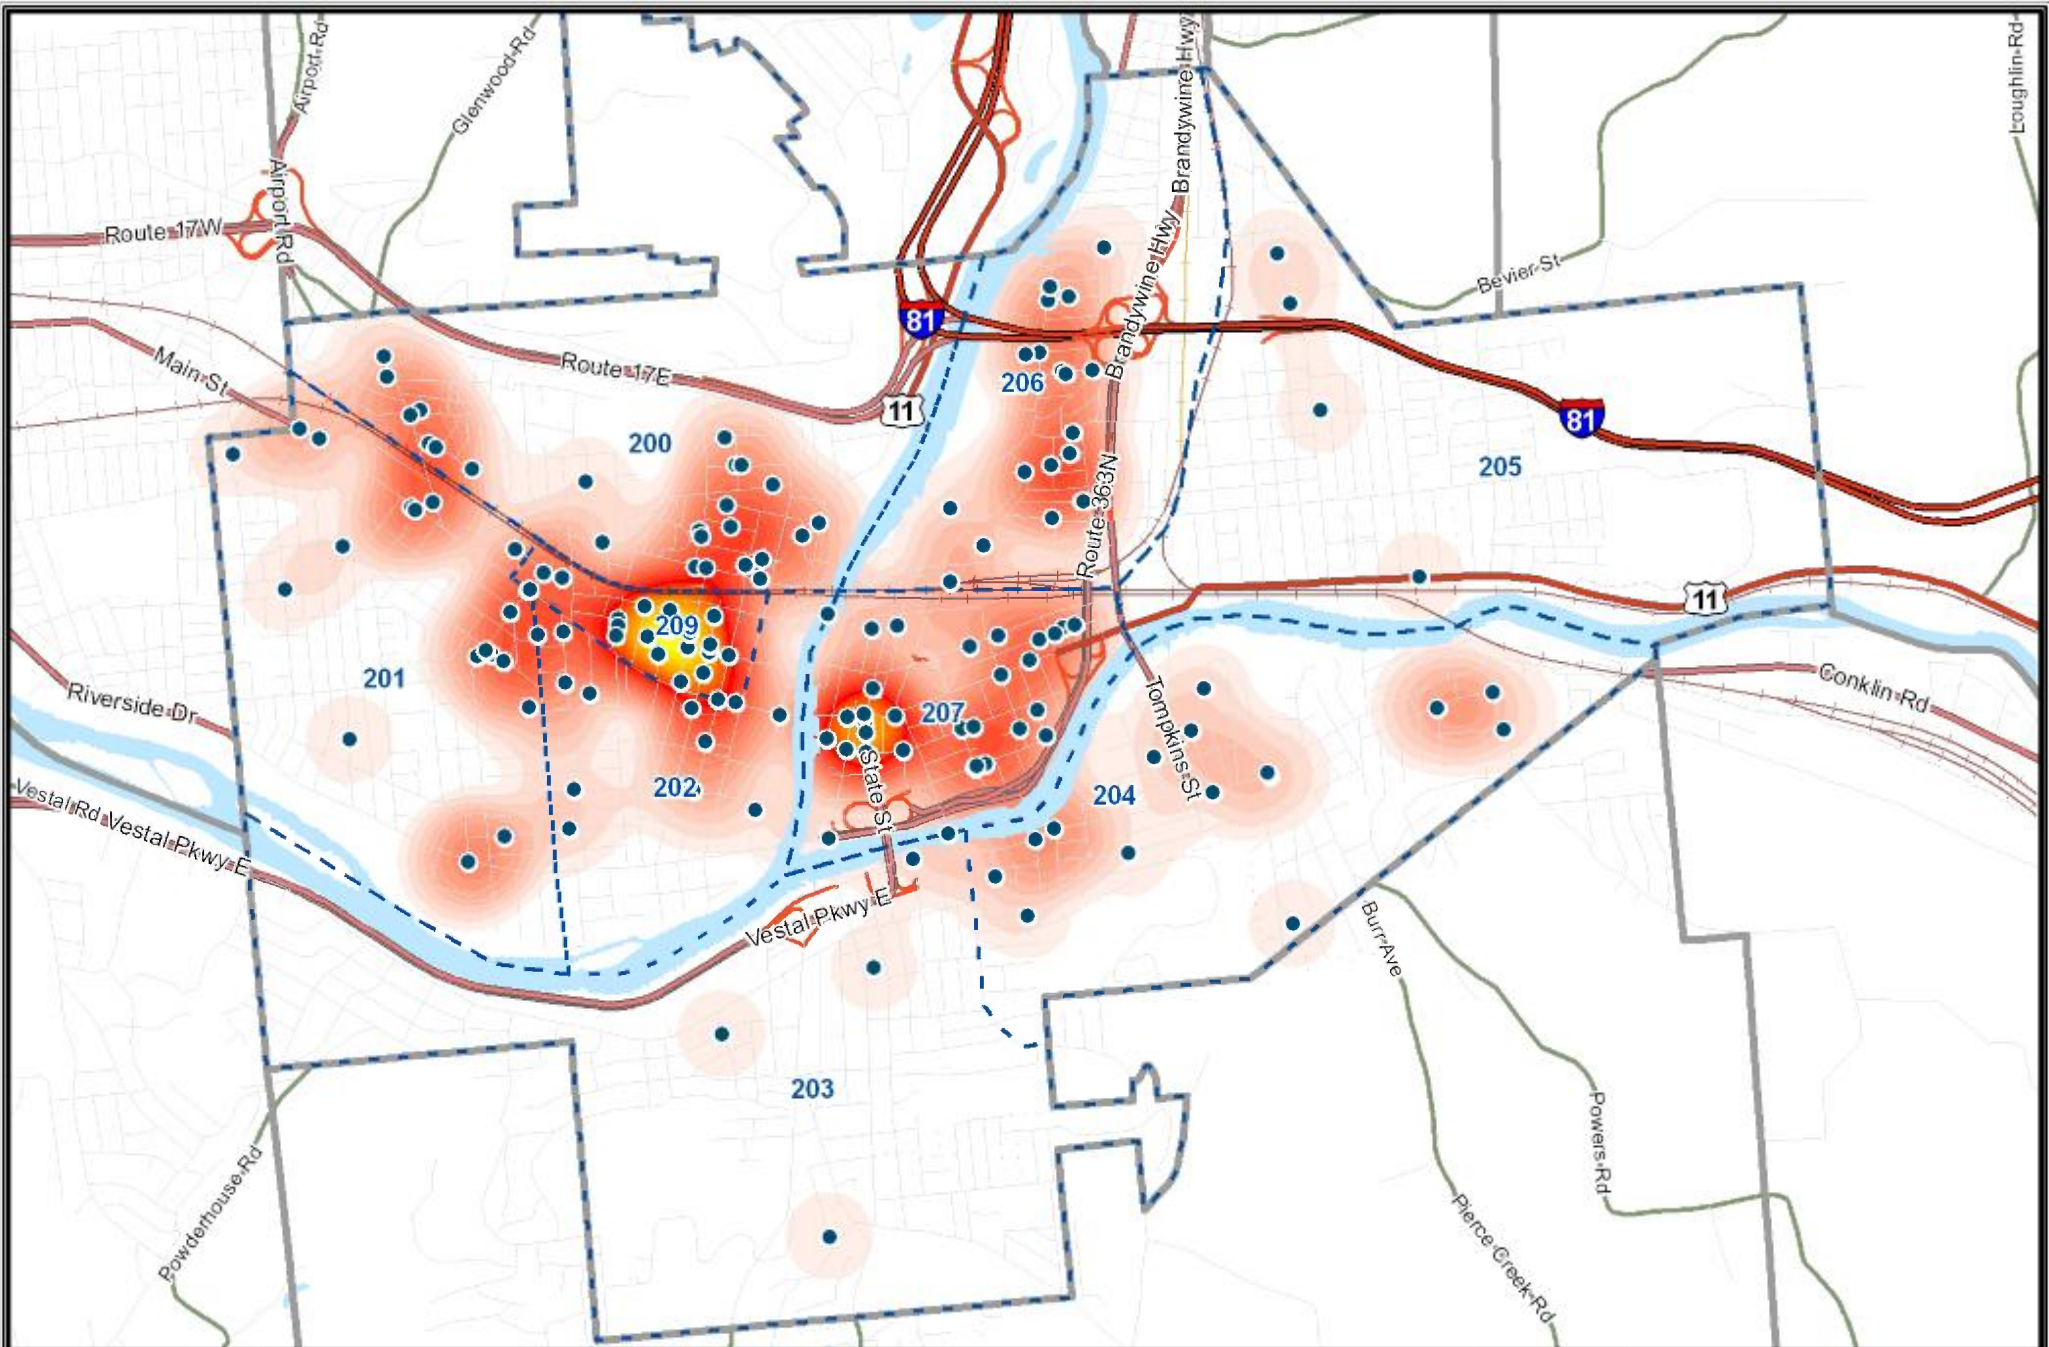

City of Binghamton Aggravated Assaults

January 1st to December 31st, 2012

Broome County, New York
GIS
www.begis.com

DISCLAIMER: Broome County does not guarantee the accuracy of the data presented. Information should be used for illustrative purposes only.

● Agg. Assaults (182)
Density of Agg. Assaults

Less More