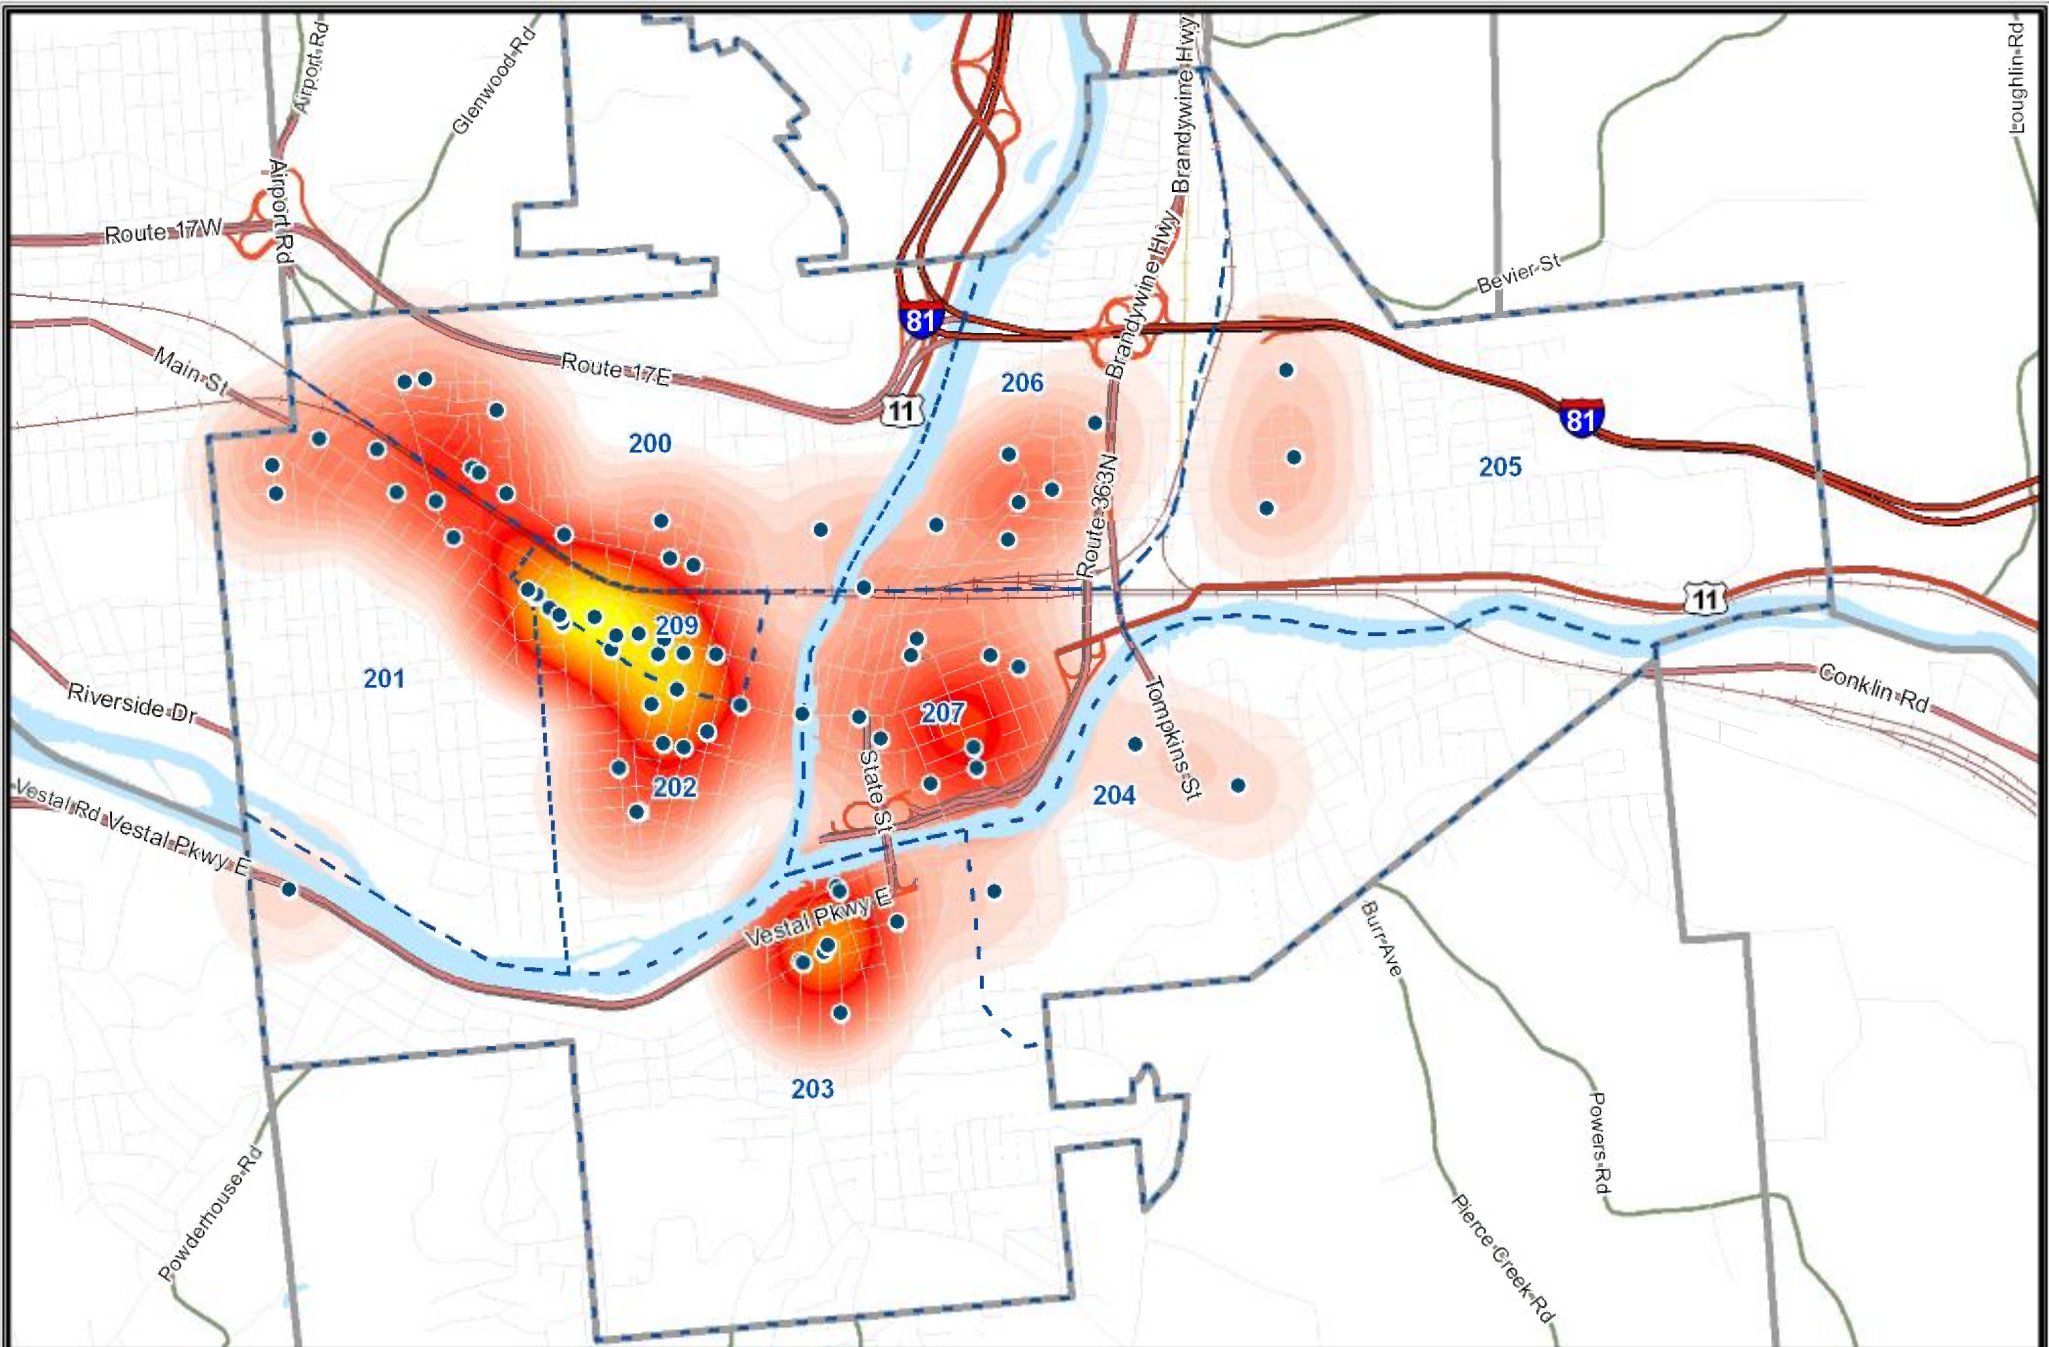

● Larceny from MV (268)

**Density of Larceny from MV**

Less More

**City of Binghamton Murder**

January 1st to December 31st, 2012

Broome County, New York  
**GIS**  
[www.bcgis.com](http://www.bcgis.com)

DISCLAIMER: Broome County does not guarantee the accuracy of the data presented. Information should be used for illustrative purposes only.

**City of Binghamton Rape**

January 1st to December 31st, 2012

Broome County, New York  
**GIS**  
[www.begis.com](http://www.begis.com)

DISCLAIMER: Broome County does not guarantee the accuracy of the data presented. Information should be used for illustrative purposes only.

● Rape (21)  
**Density of Rape**

Less More

**City of Binghamton Robbery**

January 1st to December 31st, 2012

Broome County, New York  
**GIS**  
[www.bcgis.com](http://www.bcgis.com)

DISCLAIMER: Broome County does not guarantee the accuracy of the data presented. Information should be used for illustrative purposes only

● Robbery (81)  
**Density of Robbery**  
  
 Less More

**City of Binghamton Vehicle Theft/Unauthorized Use** January 1st to December 31st, 2012

Broome County, New York  
**GIS**  
[www.bcgis.com](http://www.bcgis.com)