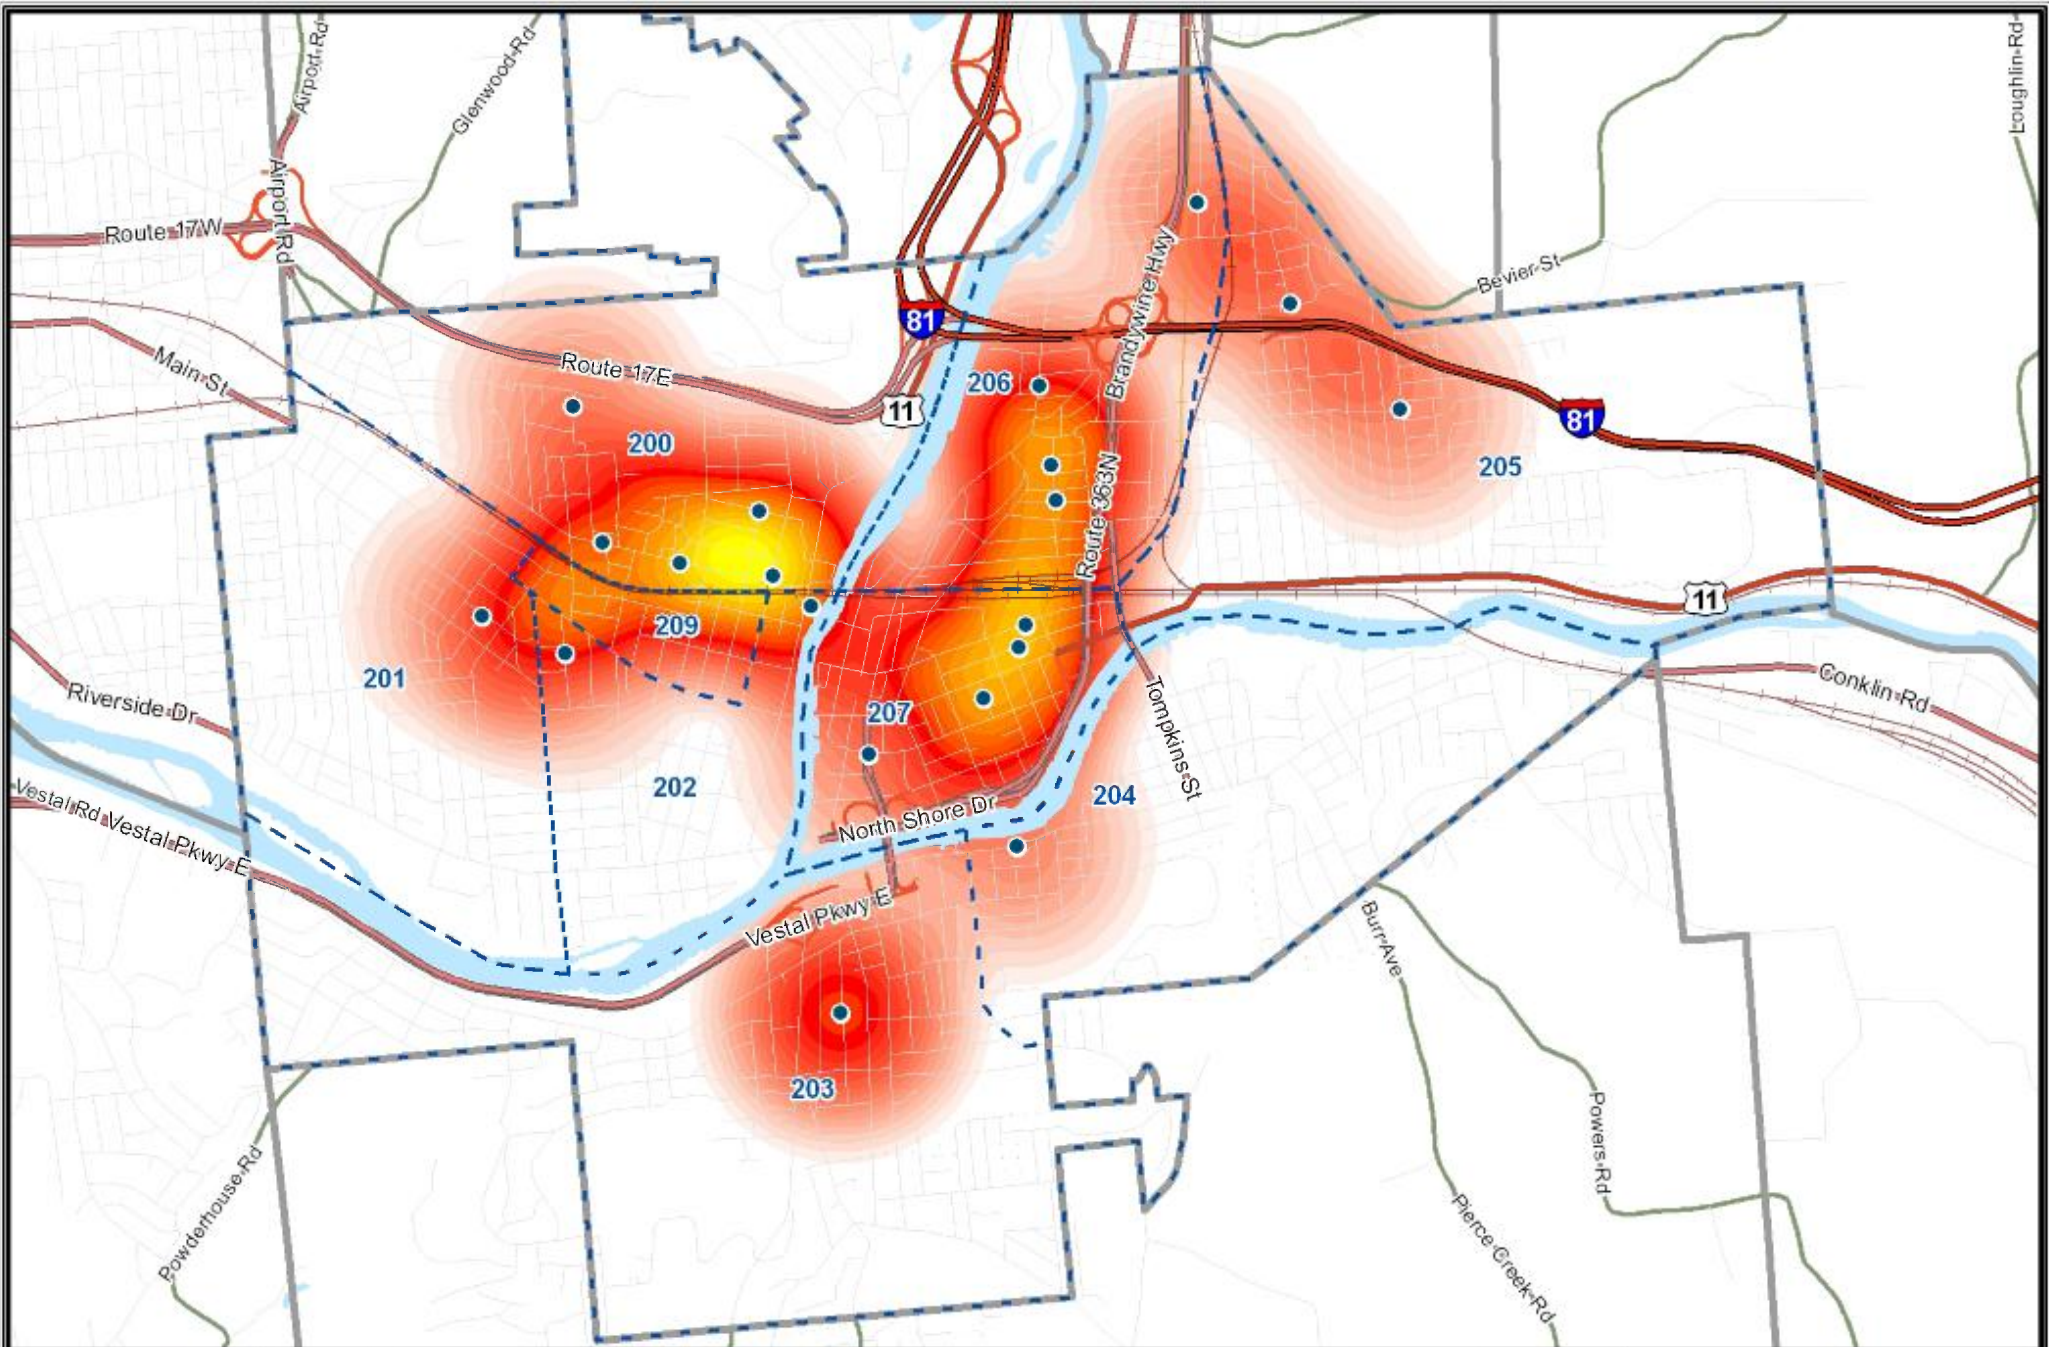

**City of Binghamton Larceny from MV**

January 1st to December 31st, 2012

Broome County, New York  
**GIS**  
[www.bcgis.com](http://www.bcgis.com)

**DISCLAIMER:** Broome County does not guarantee the accuracy of the data presented. Information should be used for illustrative purposes only.

● Larceny from MV (268)

**Density of Larceny from MV**

Less More

**City of Binghamton Murder**

January 1st to December 31st, 2012

Broome County, New York  
**GIS**  
[www.bcgis.com](http://www.bcgis.com)

DISCLAIMER: Broome County does not guarantee the accuracy of the data presented. Information should be used for illustrative purposes only.

● Rape (21)  
**Density of Rape**

Less More

**City of Binghamton Robbery**

January 1st to December 31st, 2012

Broome County, New York  
**GIS**  
[www.bcgis.com](http://www.bcgis.com)

DISCLAIMER: Broome County does not guarantee the accuracy of the data presented. Information should be used for illustrative purposes only