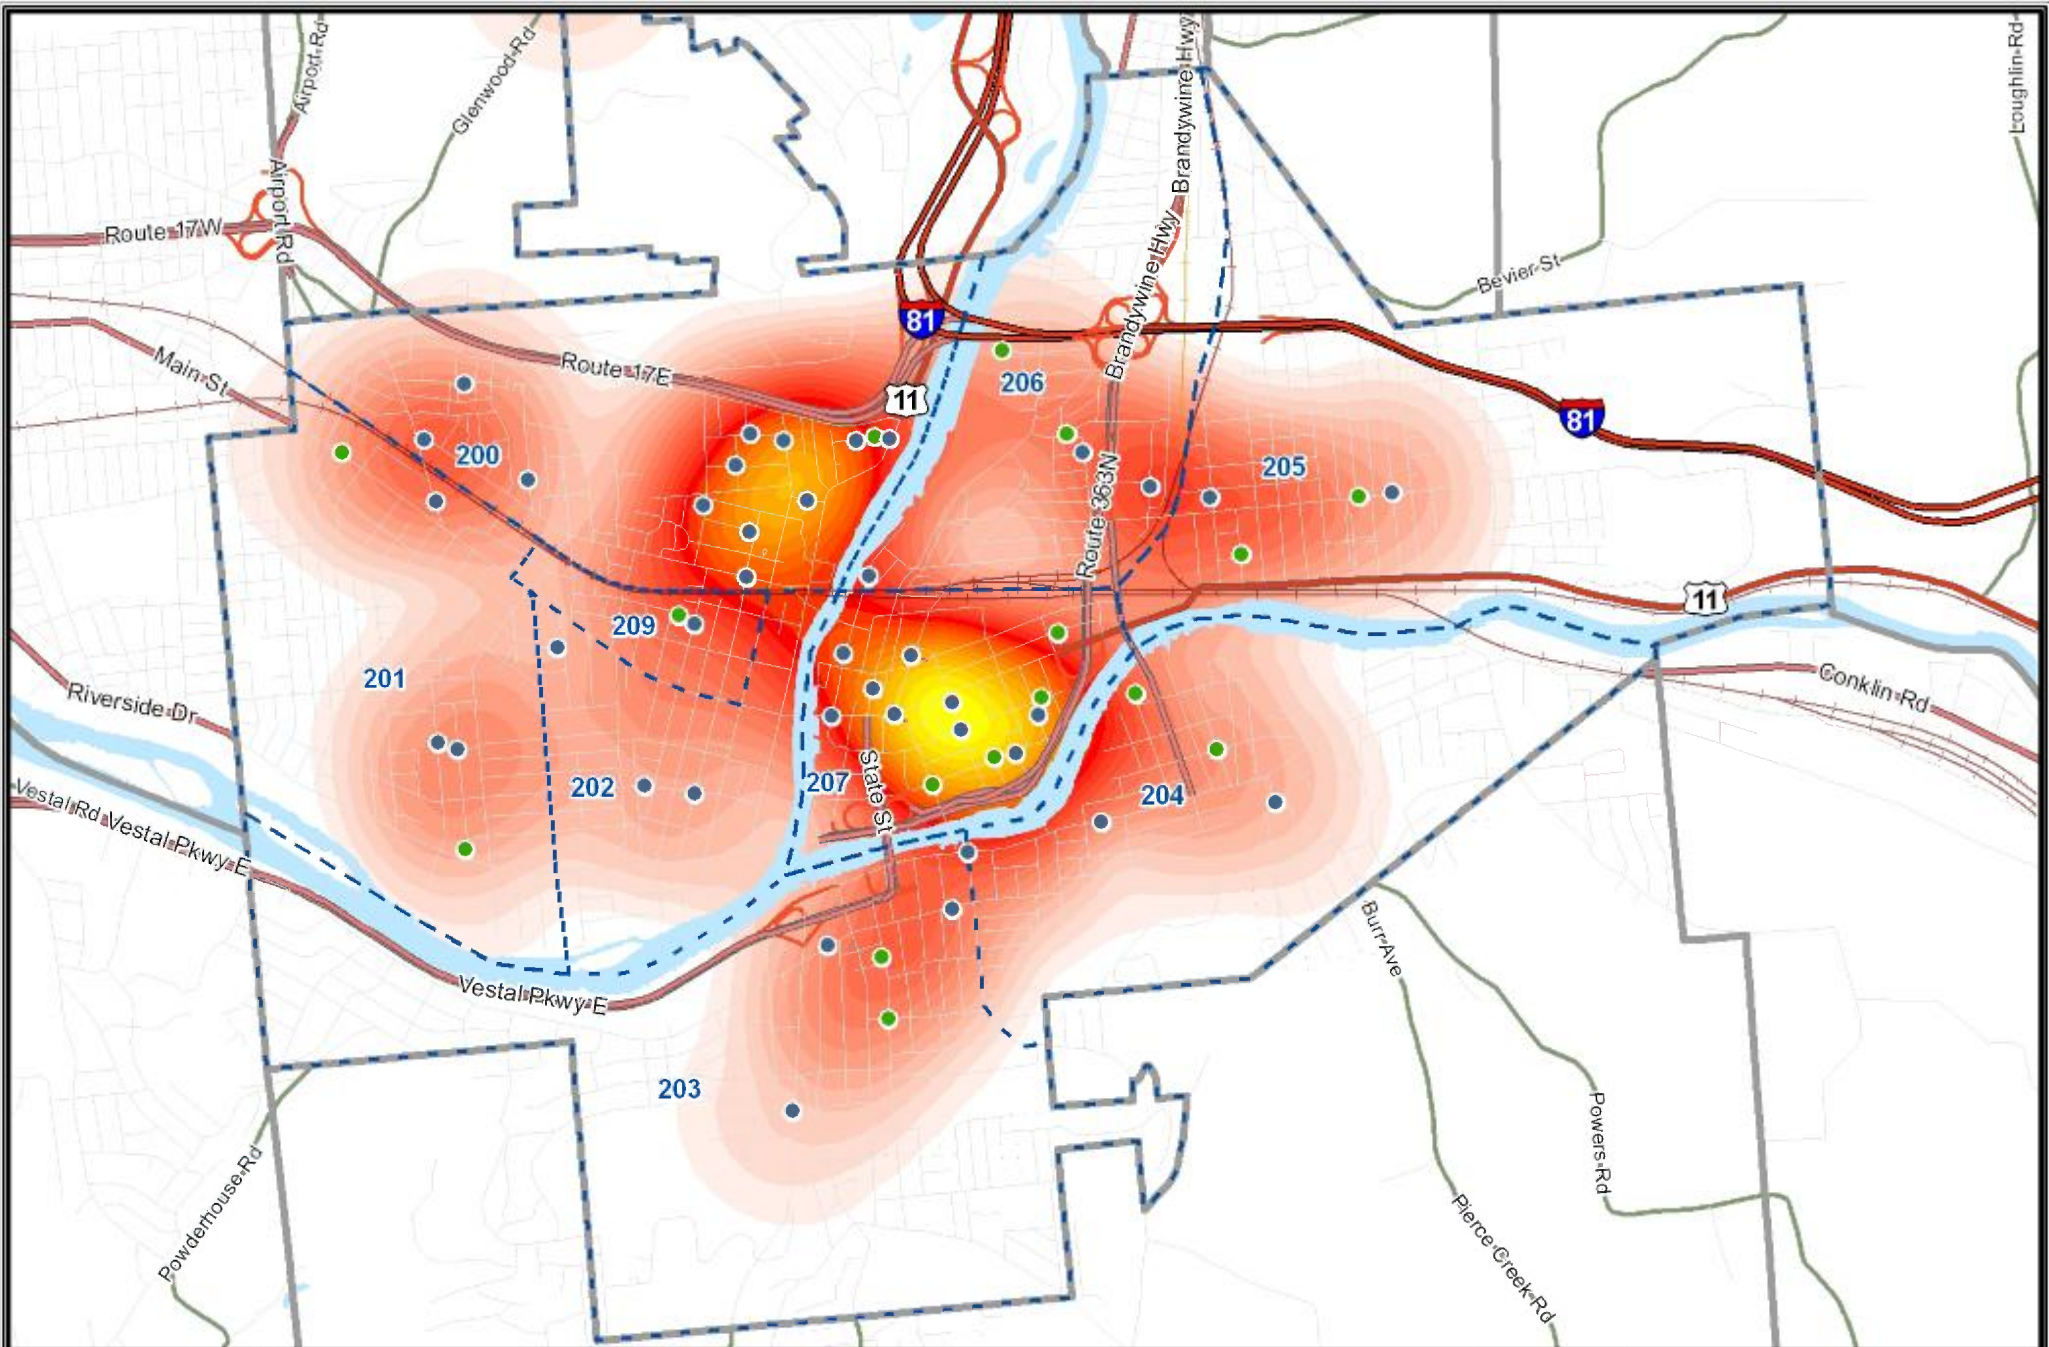

● Rape (21)  
**Density of Rape**

Less More

**City of Binghamton Robbery**

January 1st to December 31st, 2012

Broome County, New York  
**GIS**  
[www.bcgis.com](http://www.bcgis.com)

DISCLAIMER: Broome County does not guarantee the accuracy of the data presented. Information should be used for illustrative purposes only

● Robbery (81)  
**Density of Robbery**  
  
 Less More

**City of Binghamton Vehicle Theft/Unauthorized Use** January 1st to December 31st, 2012

Broome County, New York  
**GIS**  
[www.bcgis.com](http://www.bcgis.com)