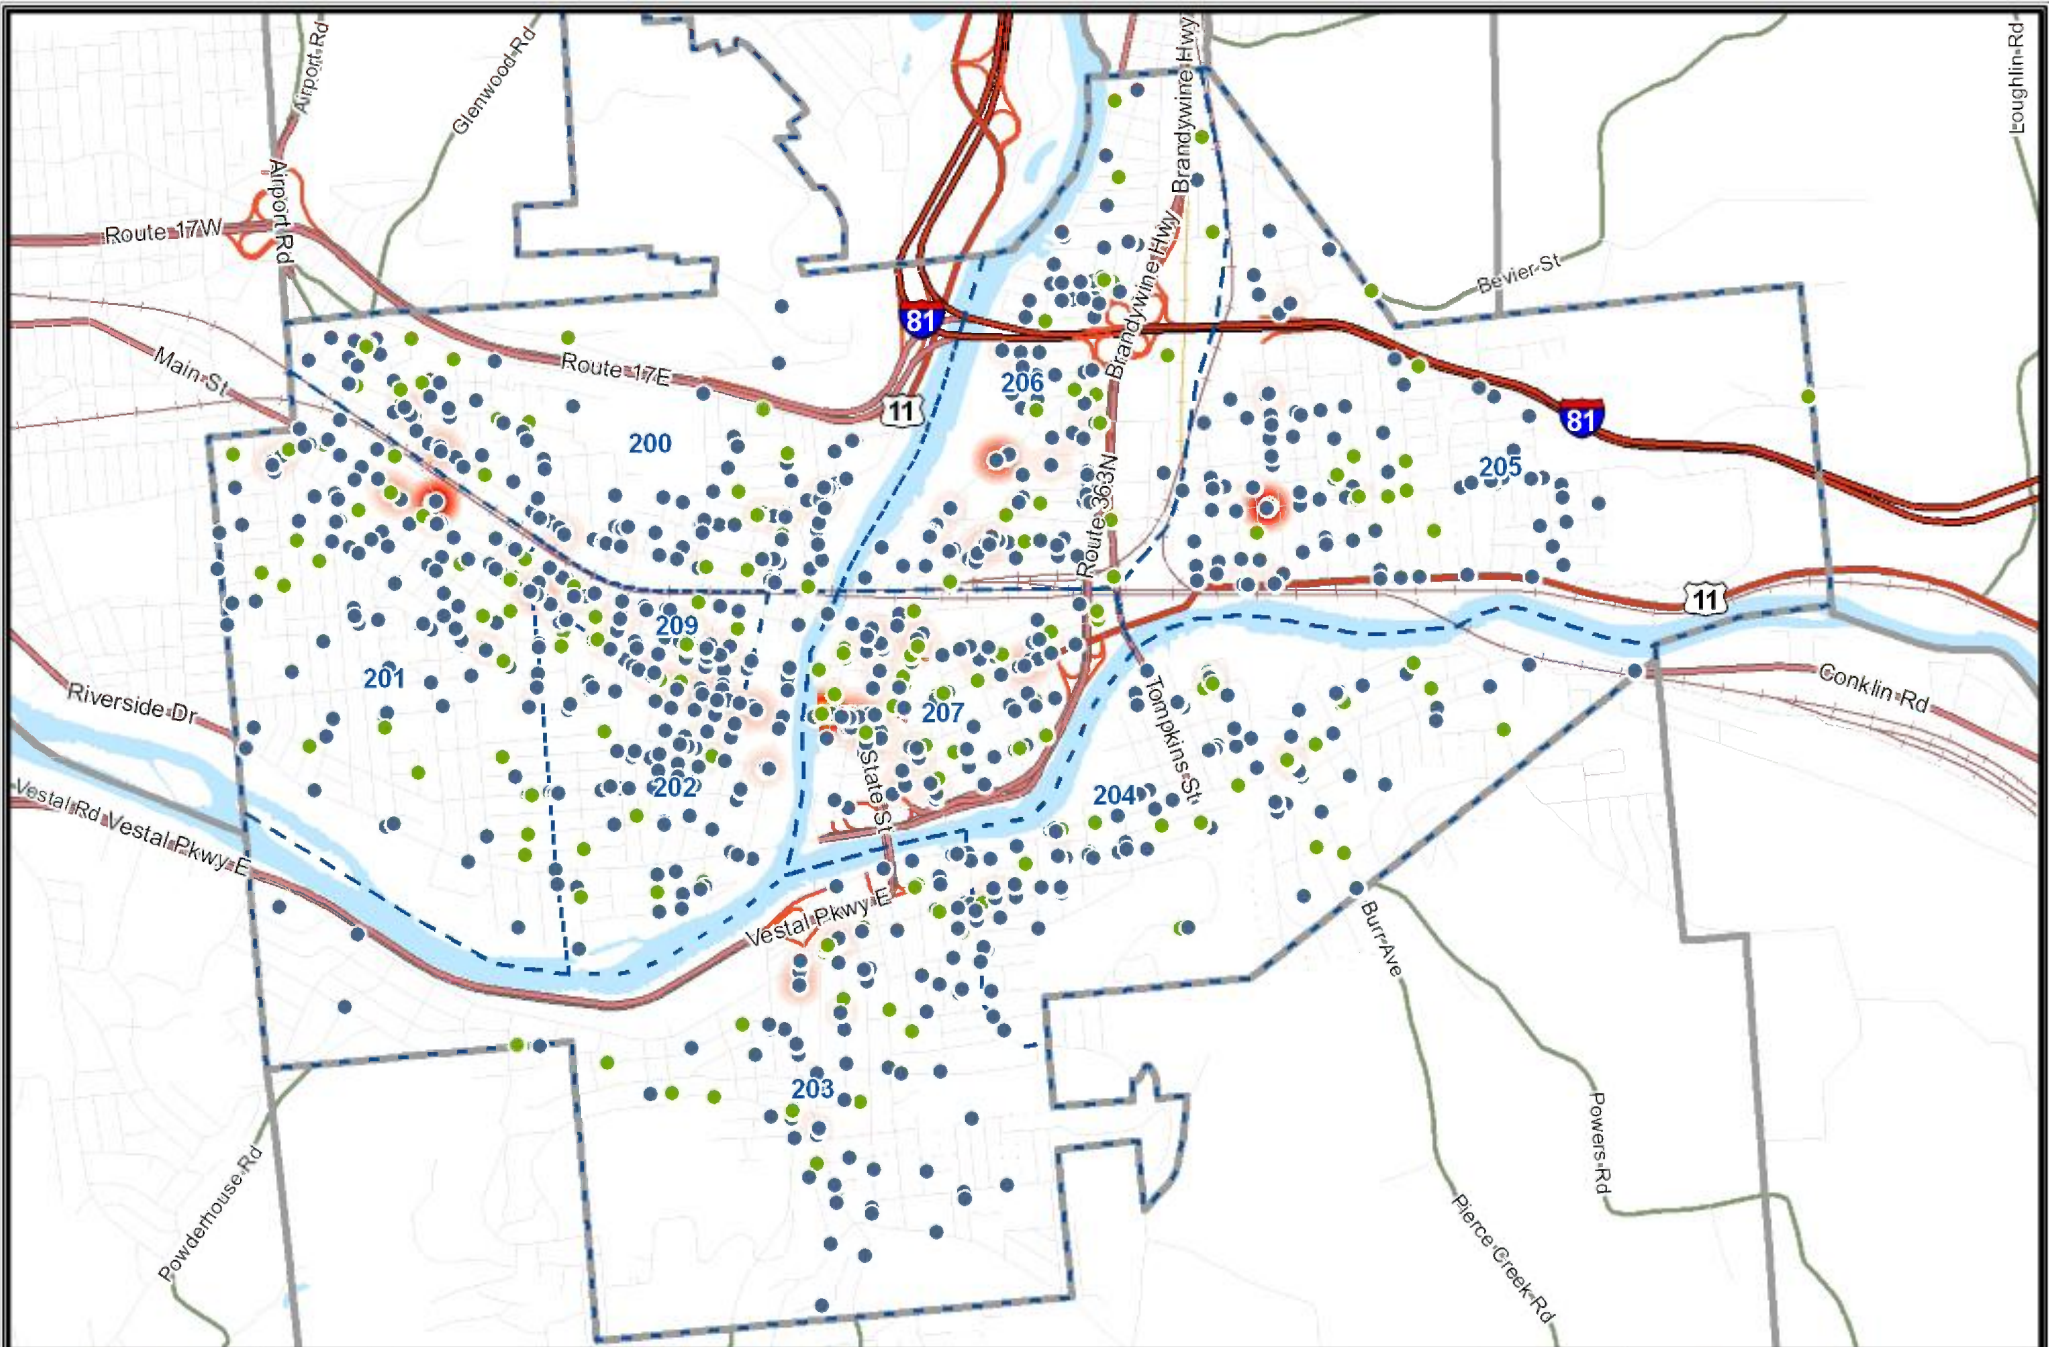

**DISCLAIMER:** Broome County does not guarantee the accuracy of the data presented. Information should be used for illustrative purposes only.

- Motor Vehicle Theft (40)
- Unauthorized Use (19)

**Density of Vehicle Theft**

Less More

**City of Binghamton Aggravated Assaults**

January 1st to December 31st, 2012

Broome County, New York  
**GIS**  
[www.begis.com](http://www.begis.com)

DISCLAIMER: Broome County does not guarantee the accuracy of the data presented. Information should be used for illustrative purposes only.

● Agg. Assaults (182)  
**Density of Agg. Assaults**  
  
 Less More

**City of Binghamton All Larceny**

January 1st to December 31st, 2012

Broome County, New York  
**GIS**  
[www.bcgis.com](http://www.bcgis.com)