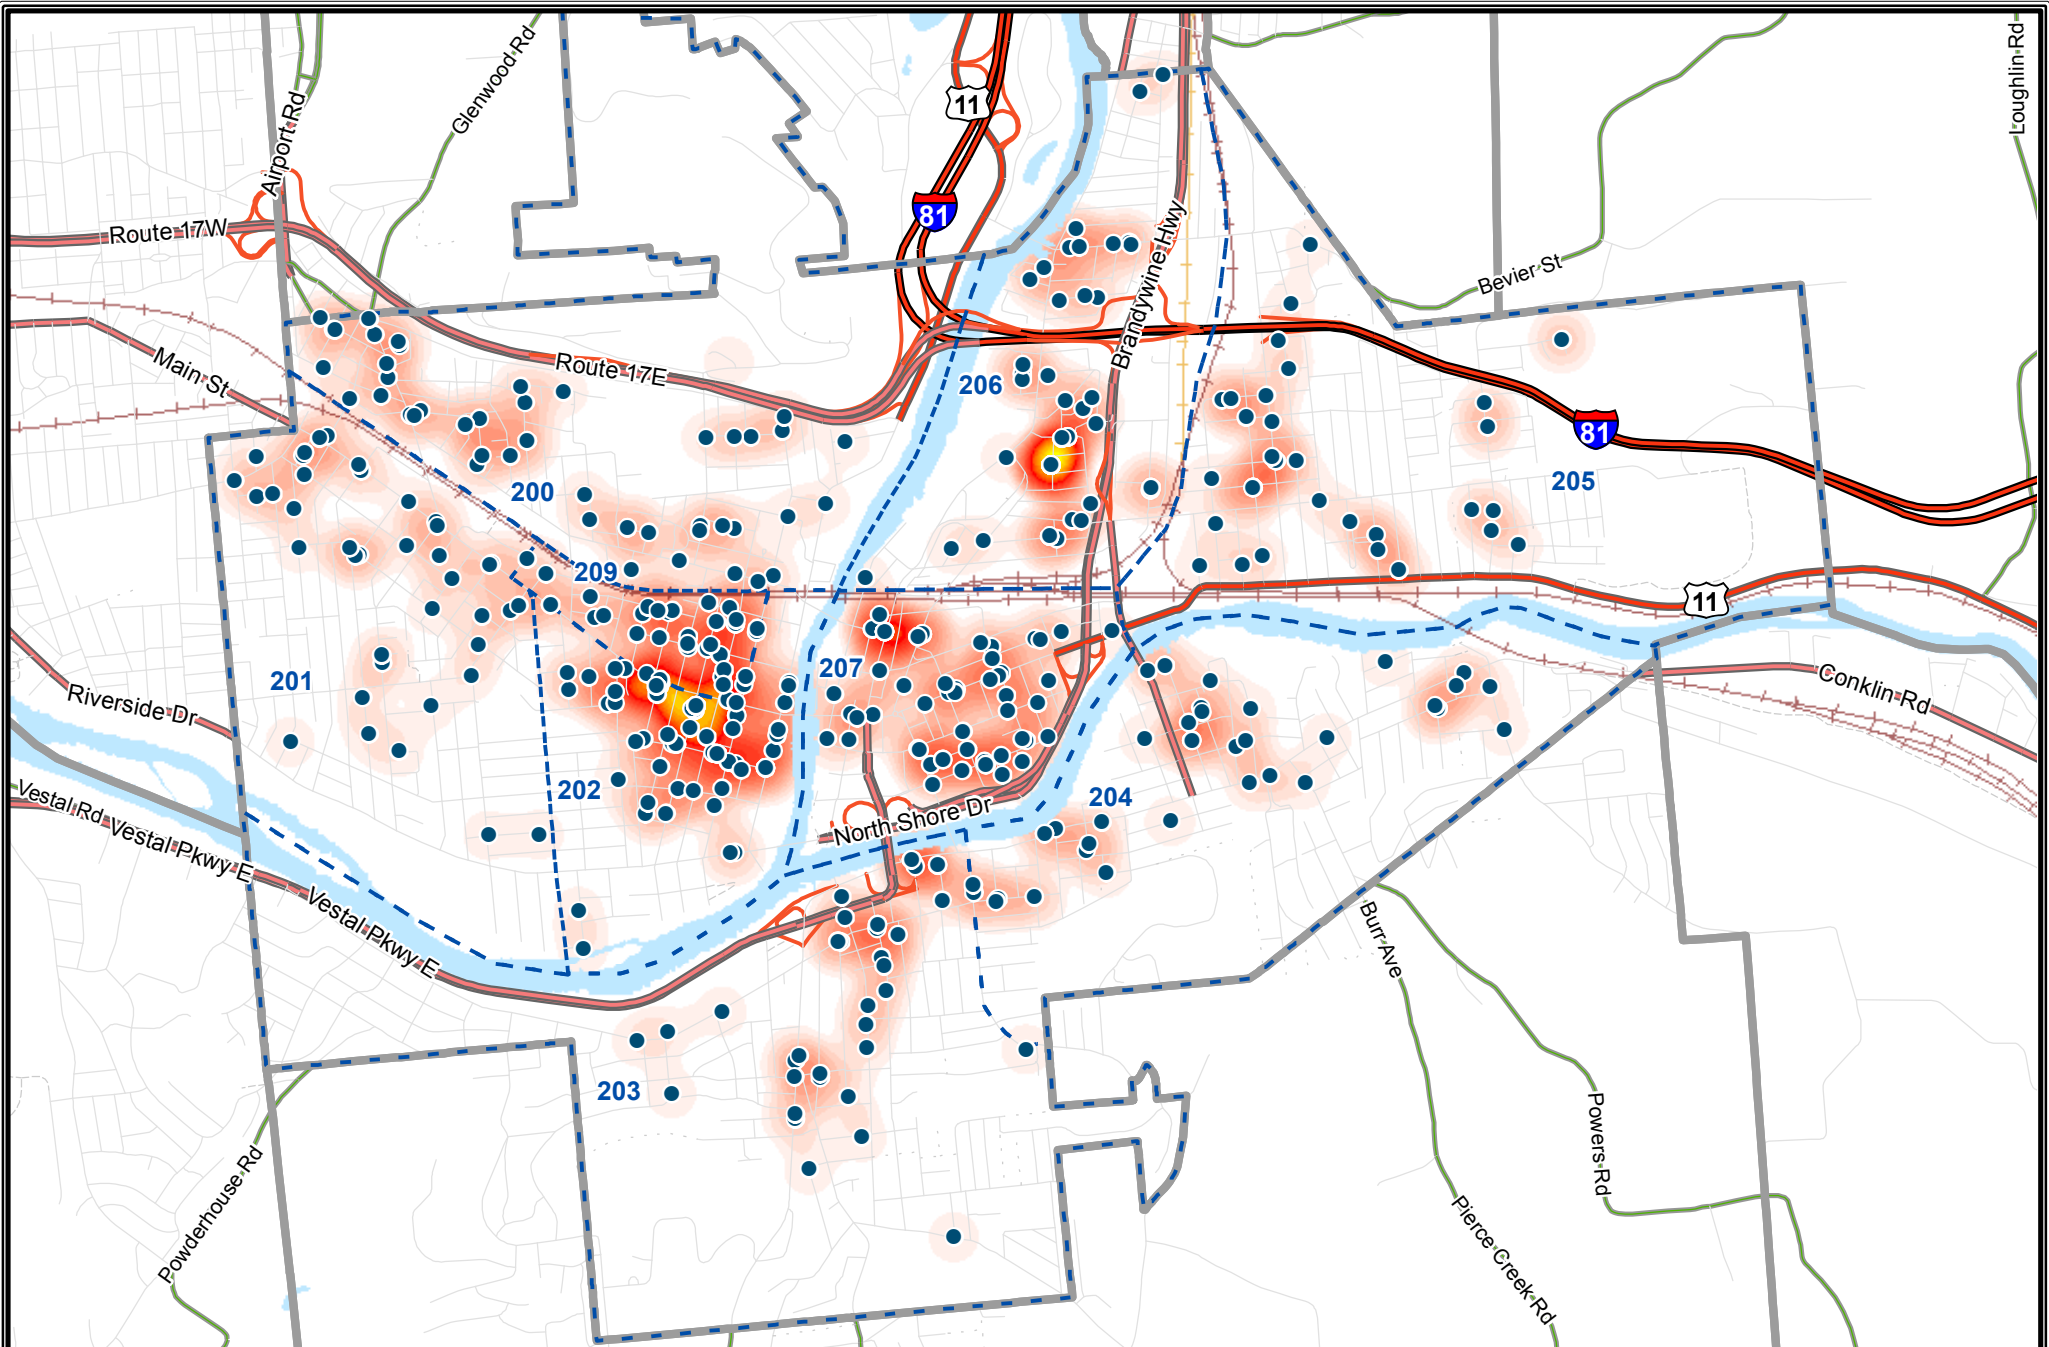

### City of Binghamton All Larceny

January 1st to December 31st, 2018

Broome County, New York  
**GIS**  
[www.bcgis.com](http://www.bcgis.com)

DISCLAIMER: Broome County does not guarantee the accuracy of the data presented. Information should be used for illustrative purposes only.

- Larceny (1233)
- Grand Larceny (187)

**Density of All Larceny**

Less More

### City of Binghamton Assaults

January 1st to December 31st, 2018

Broome County, New York  
**GIS**  
[www.bcgis.com](http://www.bcgis.com)

DISCLAIMER: Broome County does not guarantee the accuracy of the data presented. Information should be used for illustrative purposes only.

● Assaults (136)  
**Density of Assaults**  
  
 Less More