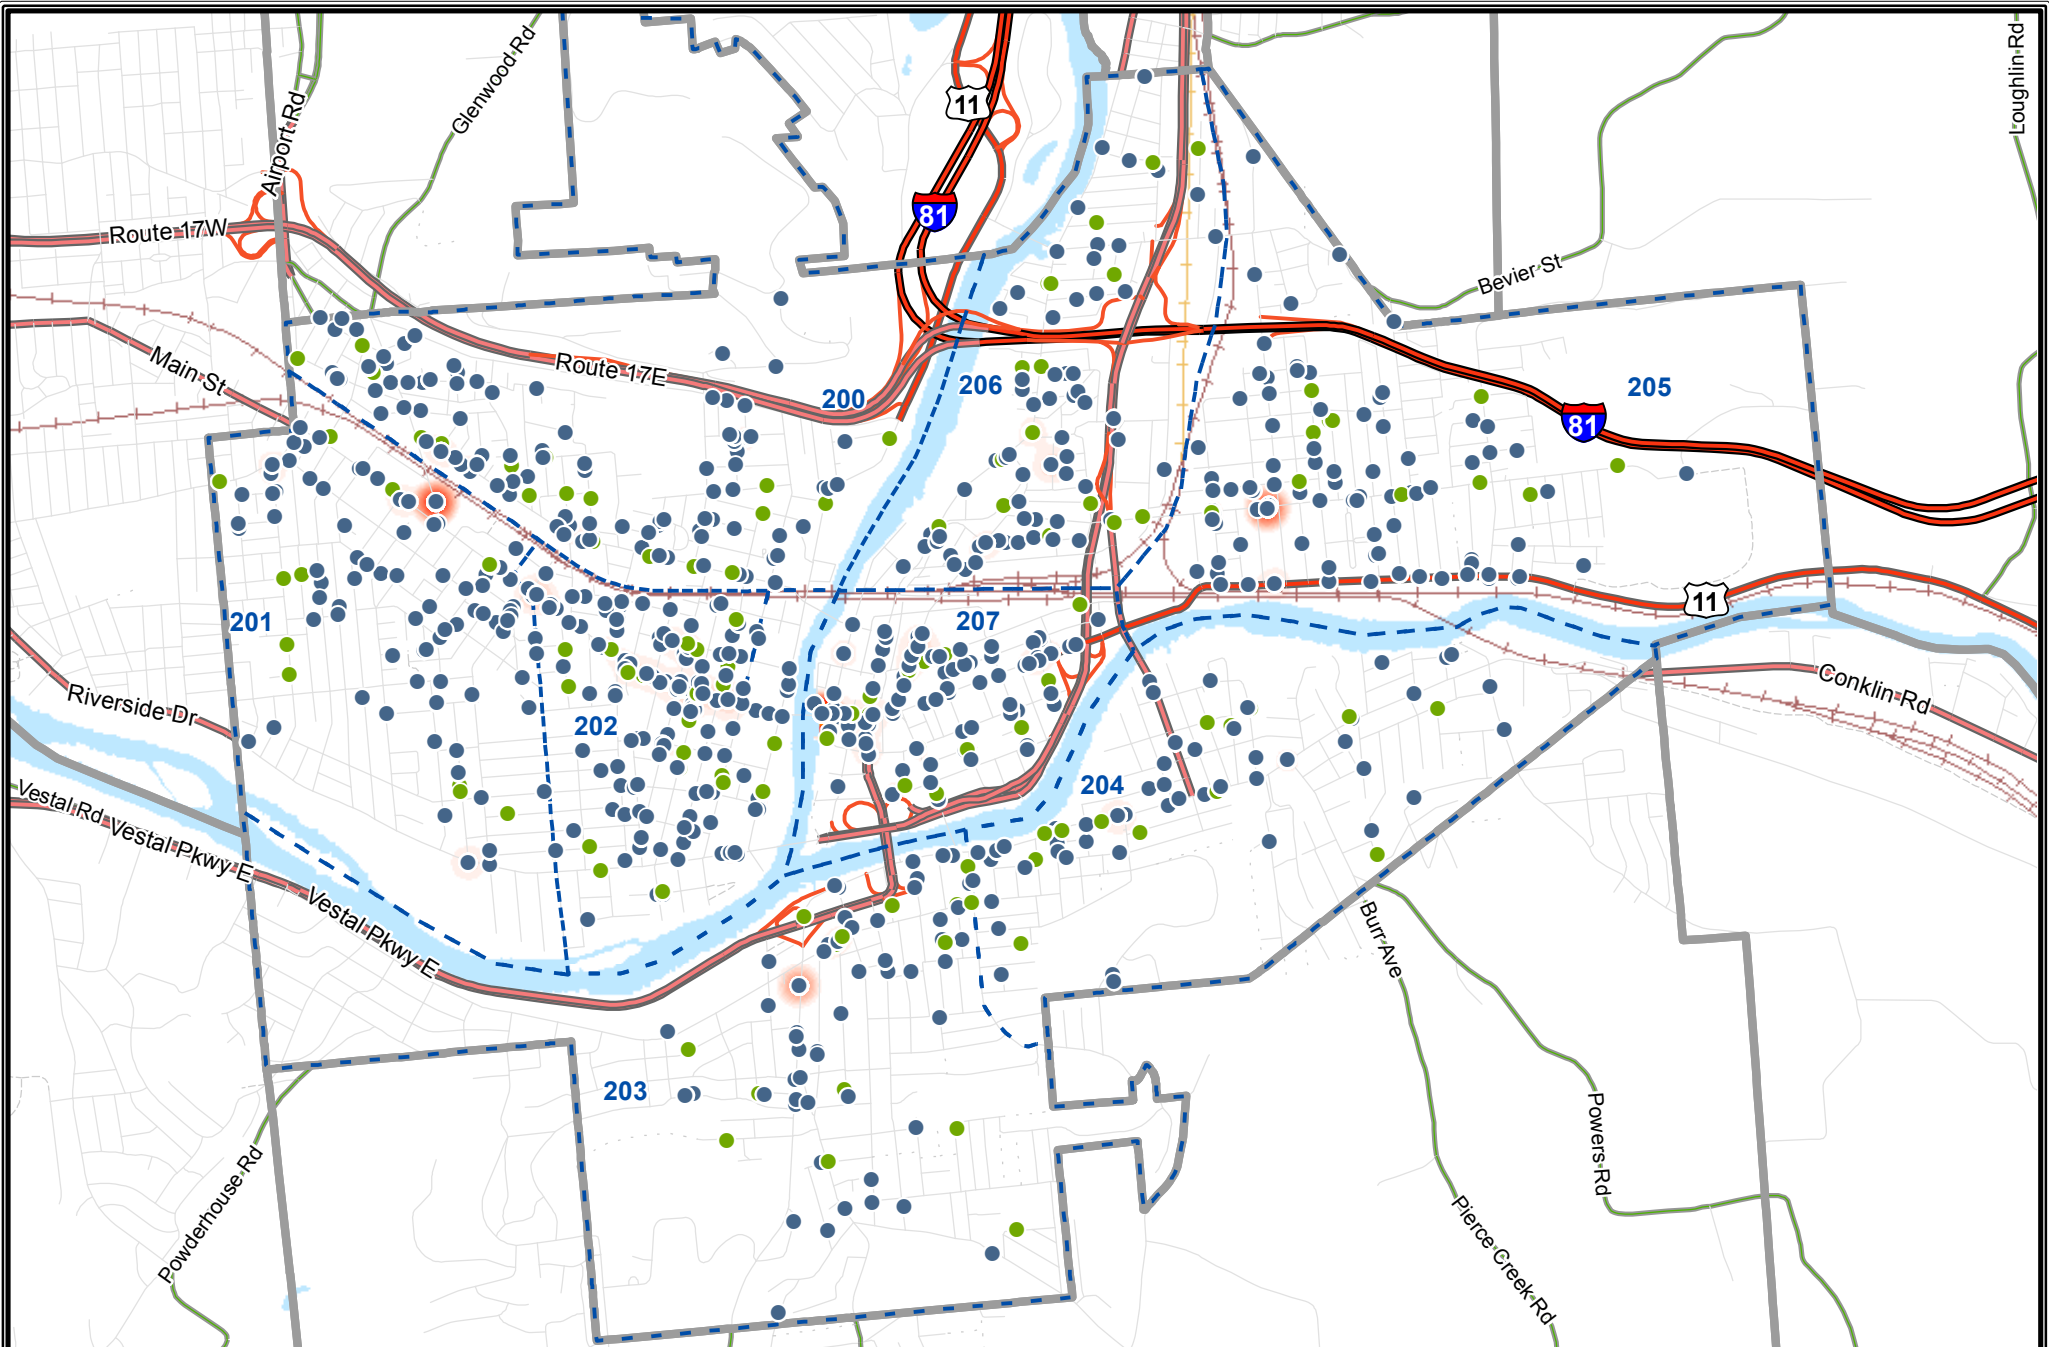

### City of Binghamton Aggravated Assaults

January 1st to December 31st, 2018

Broome County, New York

**GIS**

[www.bcgis.com](http://www.bcgis.com)

1 inch = 3,000 Feet *when printed on 8.5" x 11" media*

DISCLAIMER: Broome County does not guarantee the accuracy of the data presented. Information should be used for illustrative purposes only.

● Agg. Assaults (150)

**Density of Agg. Assaults**

Less More

### City of Binghamton All Larceny

January 1st to December 31st, 2018

Broome County, New York  
**GIS**  
[www.bcgis.com](http://www.bcgis.com)

DISCLAIMER: Broome County does not guarantee the accuracy of the data presented. Information should be used for illustrative purposes only.

### City of Binghamton Assaults

January 1st to December 31st, 2018

Broome County, New York  
**GIS**  
[www.bcgis.com](http://www.bcgis.com)

DISCLAIMER: Broome County does not guarantee the accuracy of the data presented. Information should be used for illustrative purposes only.