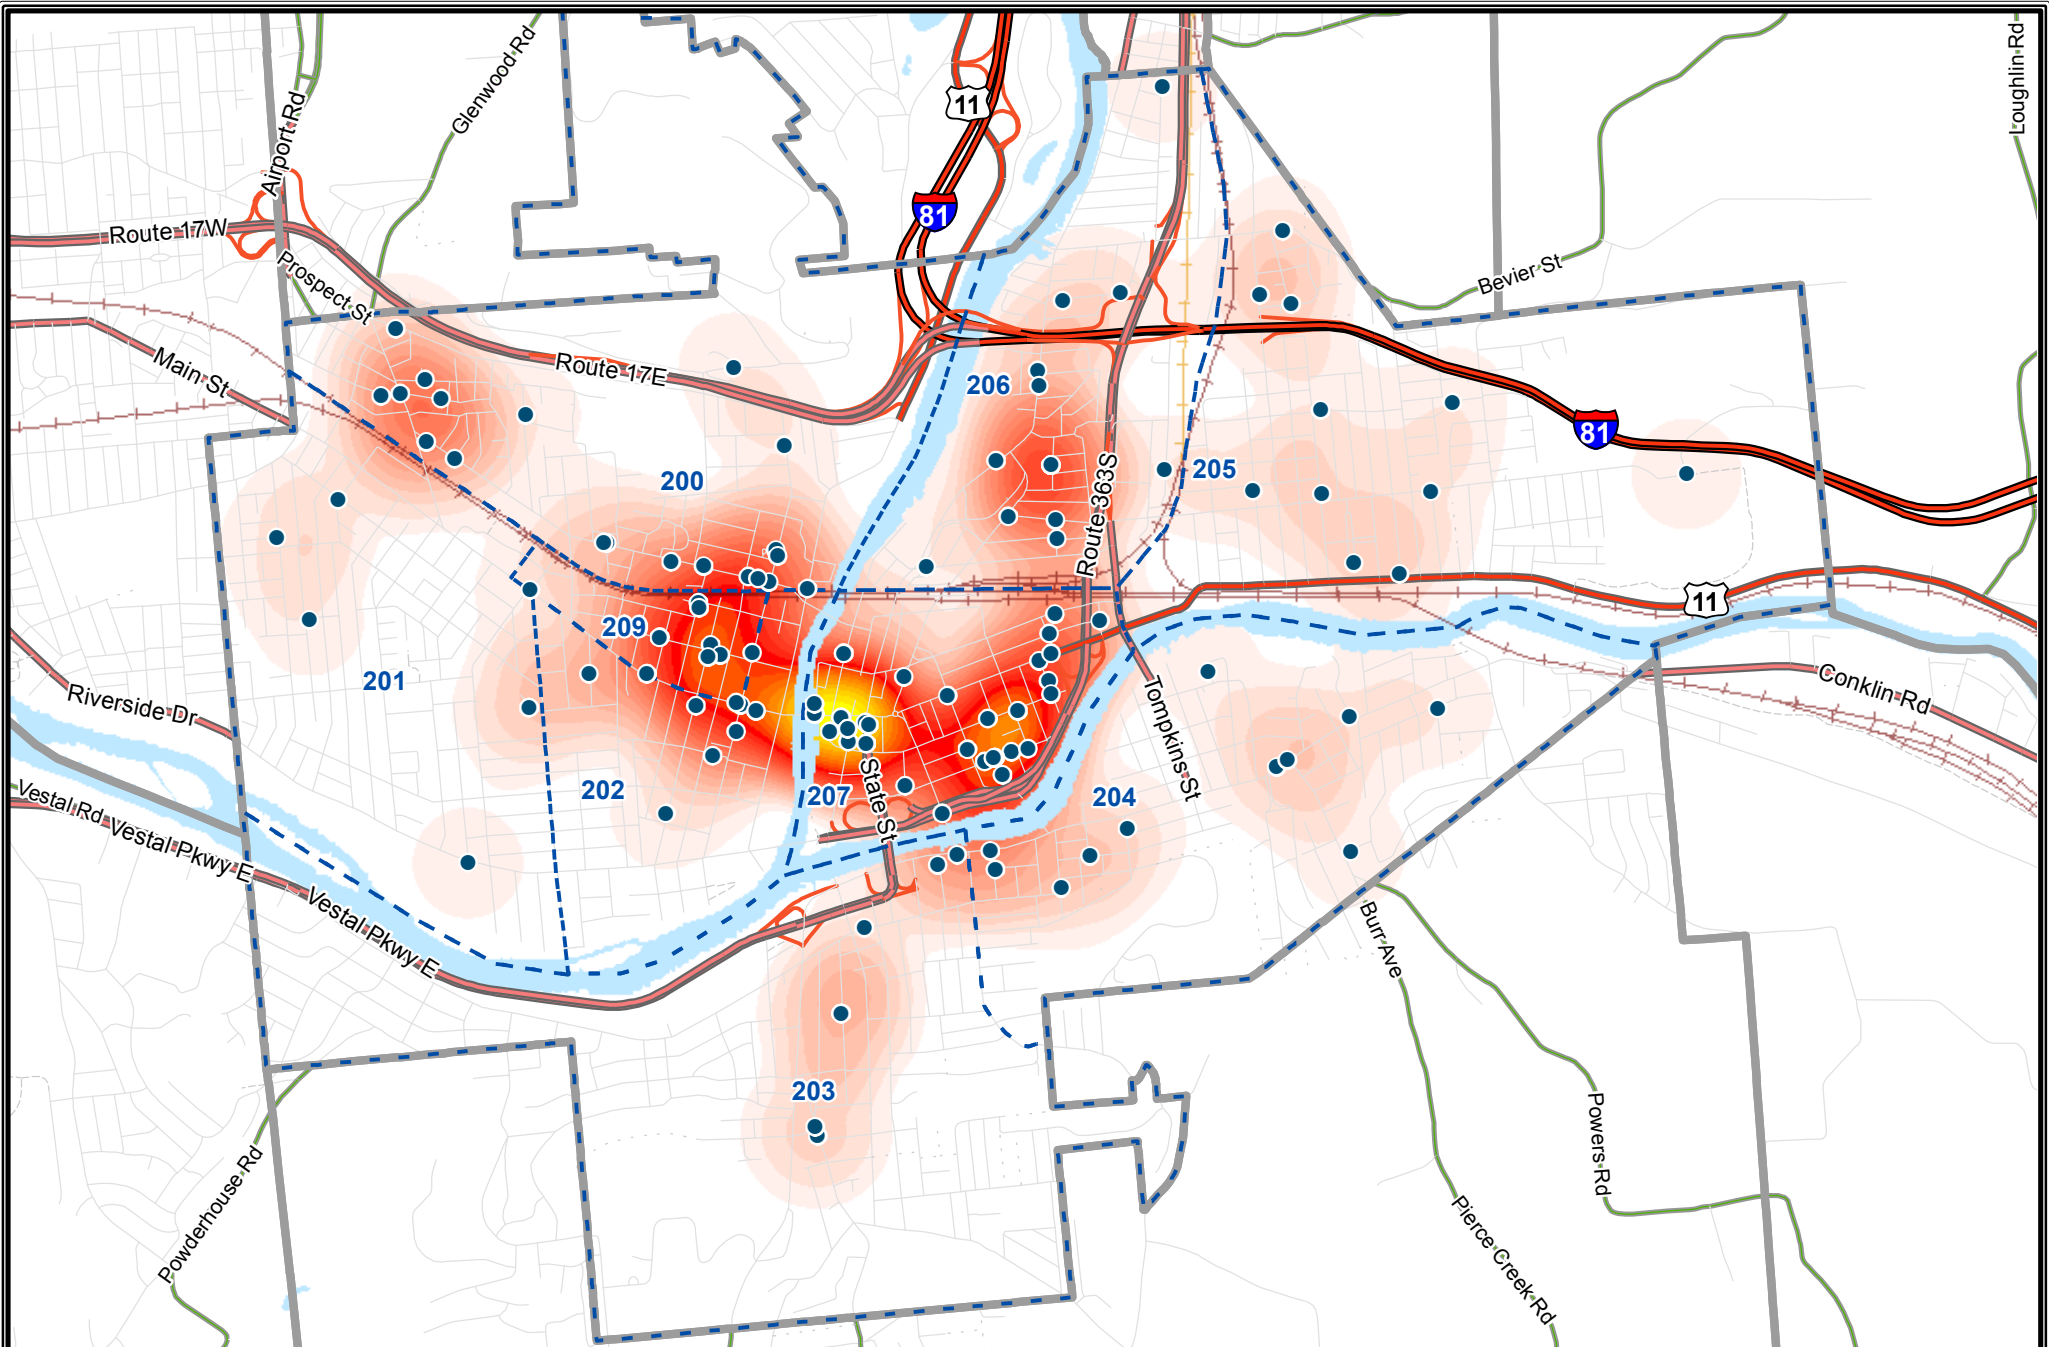

● Agg. Assaults (150)

**Density of Agg. Assaults**

Less More

### City of Binghamton All Larceny

January 1st to December 31st, 2018

Broome County, New York  
**GIS**  
[www.bcgis.com](http://www.bcgis.com)

DISCLAIMER: Broome County does not guarantee the accuracy of the data presented. Information should be used for illustrative purposes only.

- Larceny (1233)
- Grand Larceny (187)

**Density of All Larceny**

Less More

### City of Binghamton Assaults

January 1st to December 31st, 2018

Broome County, New York  
**GIS**  
[www.bcgis.com](http://www.bcgis.com)

DISCLAIMER: Broome County does not guarantee the accuracy of the data presented. Information should be used for illustrative purposes only.