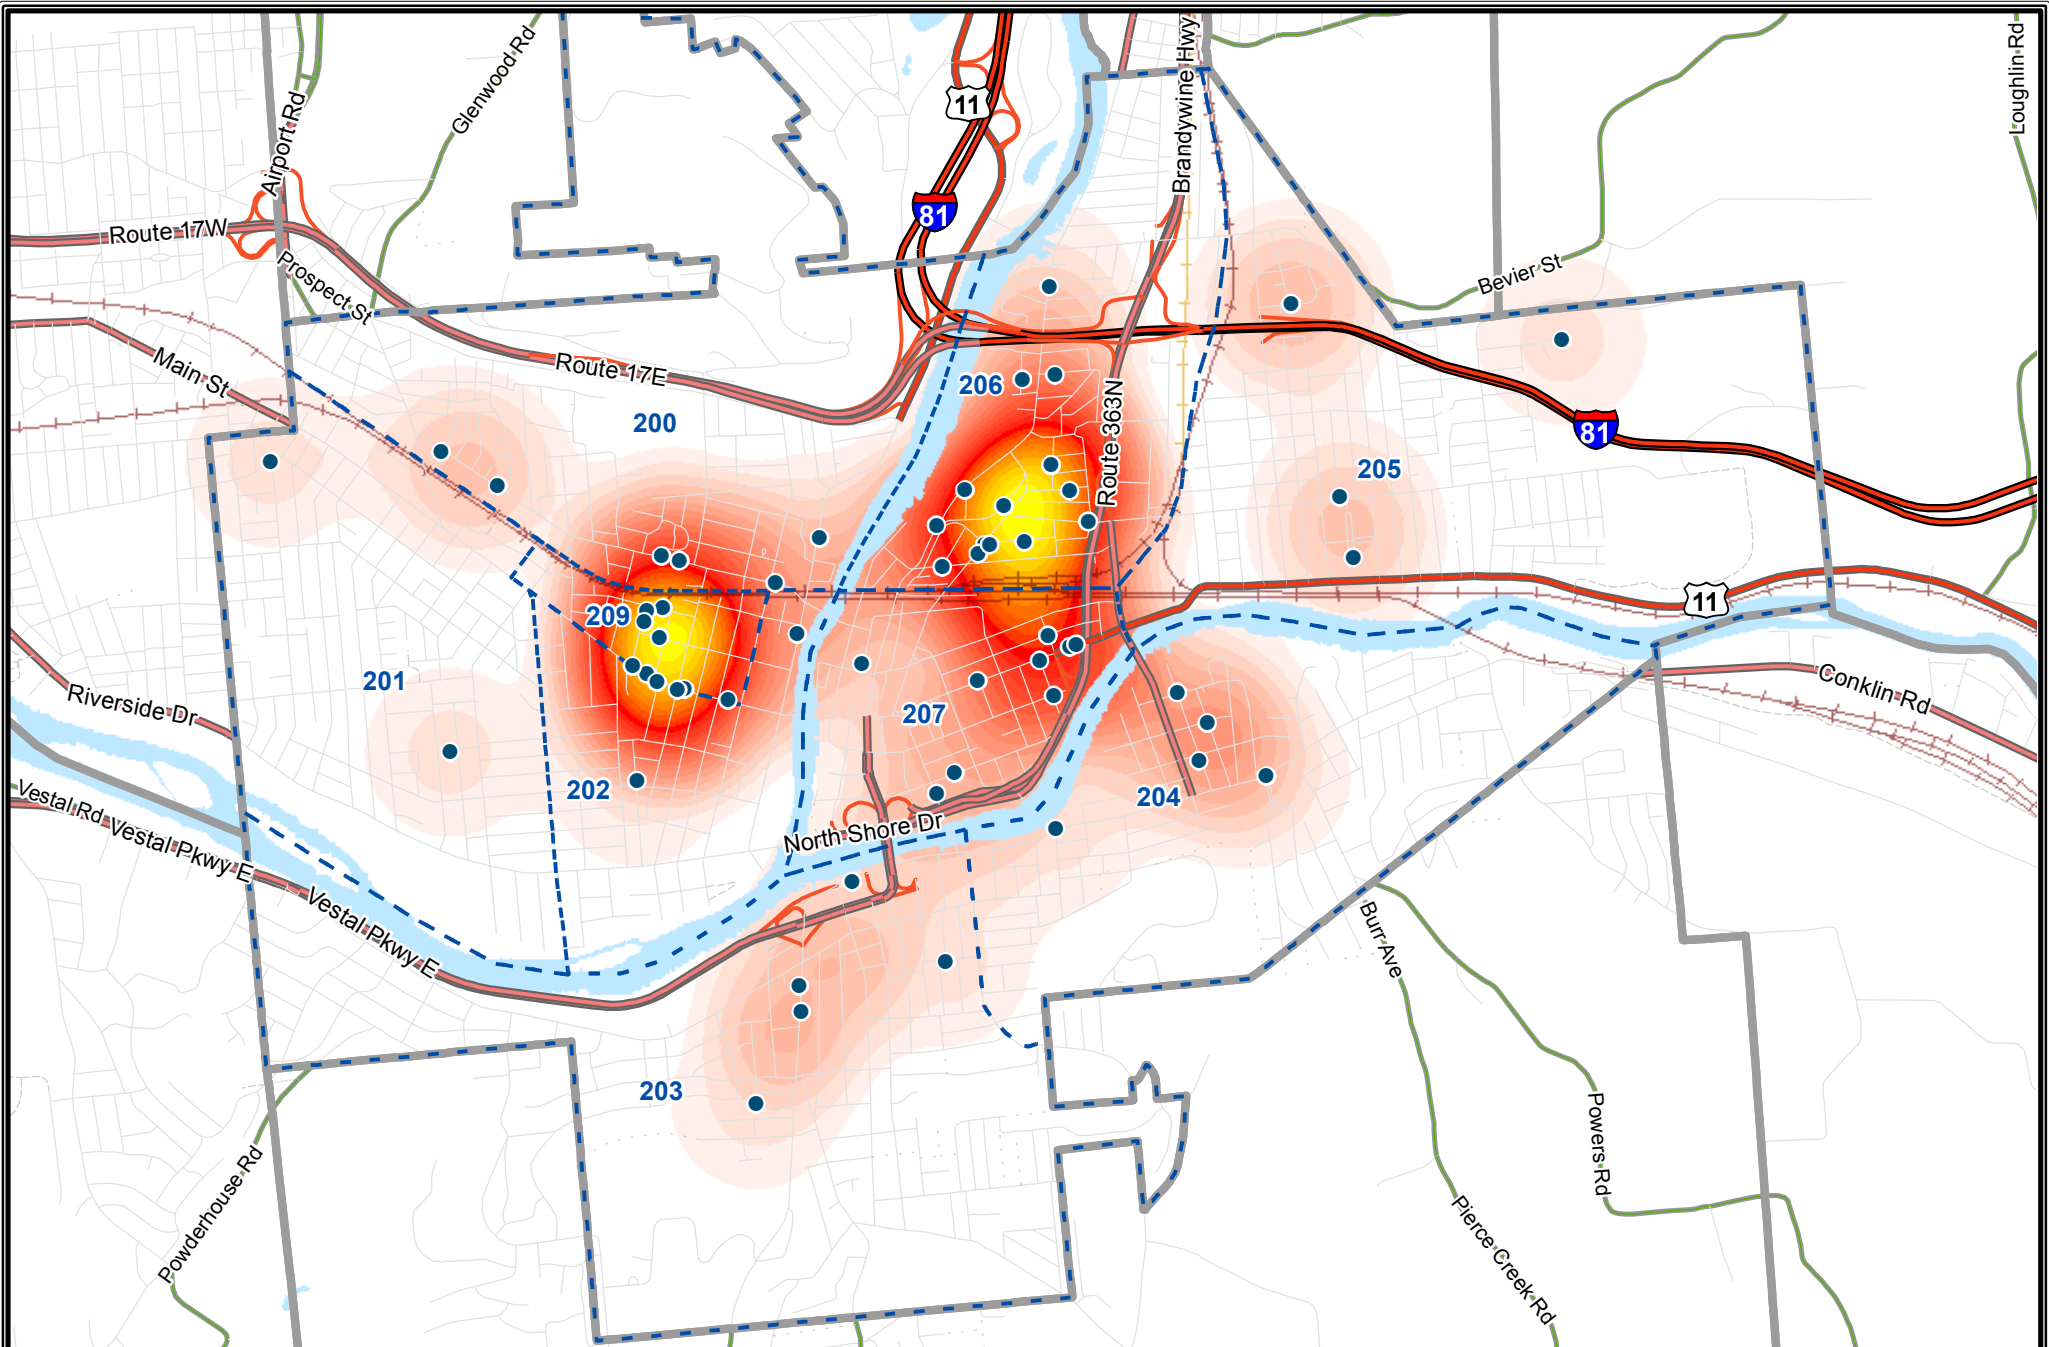

### City of Binghamton Murder

January 1st to December 31st, 2018

Broome County, New York  
**GIS**  
[www.bcgis.com](http://www.bcgis.com)

DISCLAIMER: Broome County does not guarantee the accuracy of the data presented. Information should be used for illustrative purposes only.

● Murder (3)  
**Density of Murder**  
 Less  More

**City of Binghamton Rape**

January 1st to December 31st, 2018

Broome County, New York  
**GIS**  
[www.bcgis.com](http://www.bcgis.com)

DISCLAIMER: Broome County does not guarantee the accuracy of the data presented. Information should be used for illustrative purposes only.

● Rape (23)  
**Density of Rape**  
  
 Less More

**City of Binghamton Robbery**

January 1st to December 31st, 2018

Broome County, New York  
**GIS**  
[www.bcgis.com](http://www.bcgis.com)

DISCLAIMER: Broome County does not guarantee the accuracy of the data presented. Information should be used for illustrative purposes only.

● Robbery (75)  
**Density of Robbery**  
  
 Less More

**City of Binghamton Vehicle Theft/Unauthorized Use** January 1st to December 31st, 2018

Broome County, New York  
**GIS**  
[www.bcgis.com](http://www.bcgis.com)