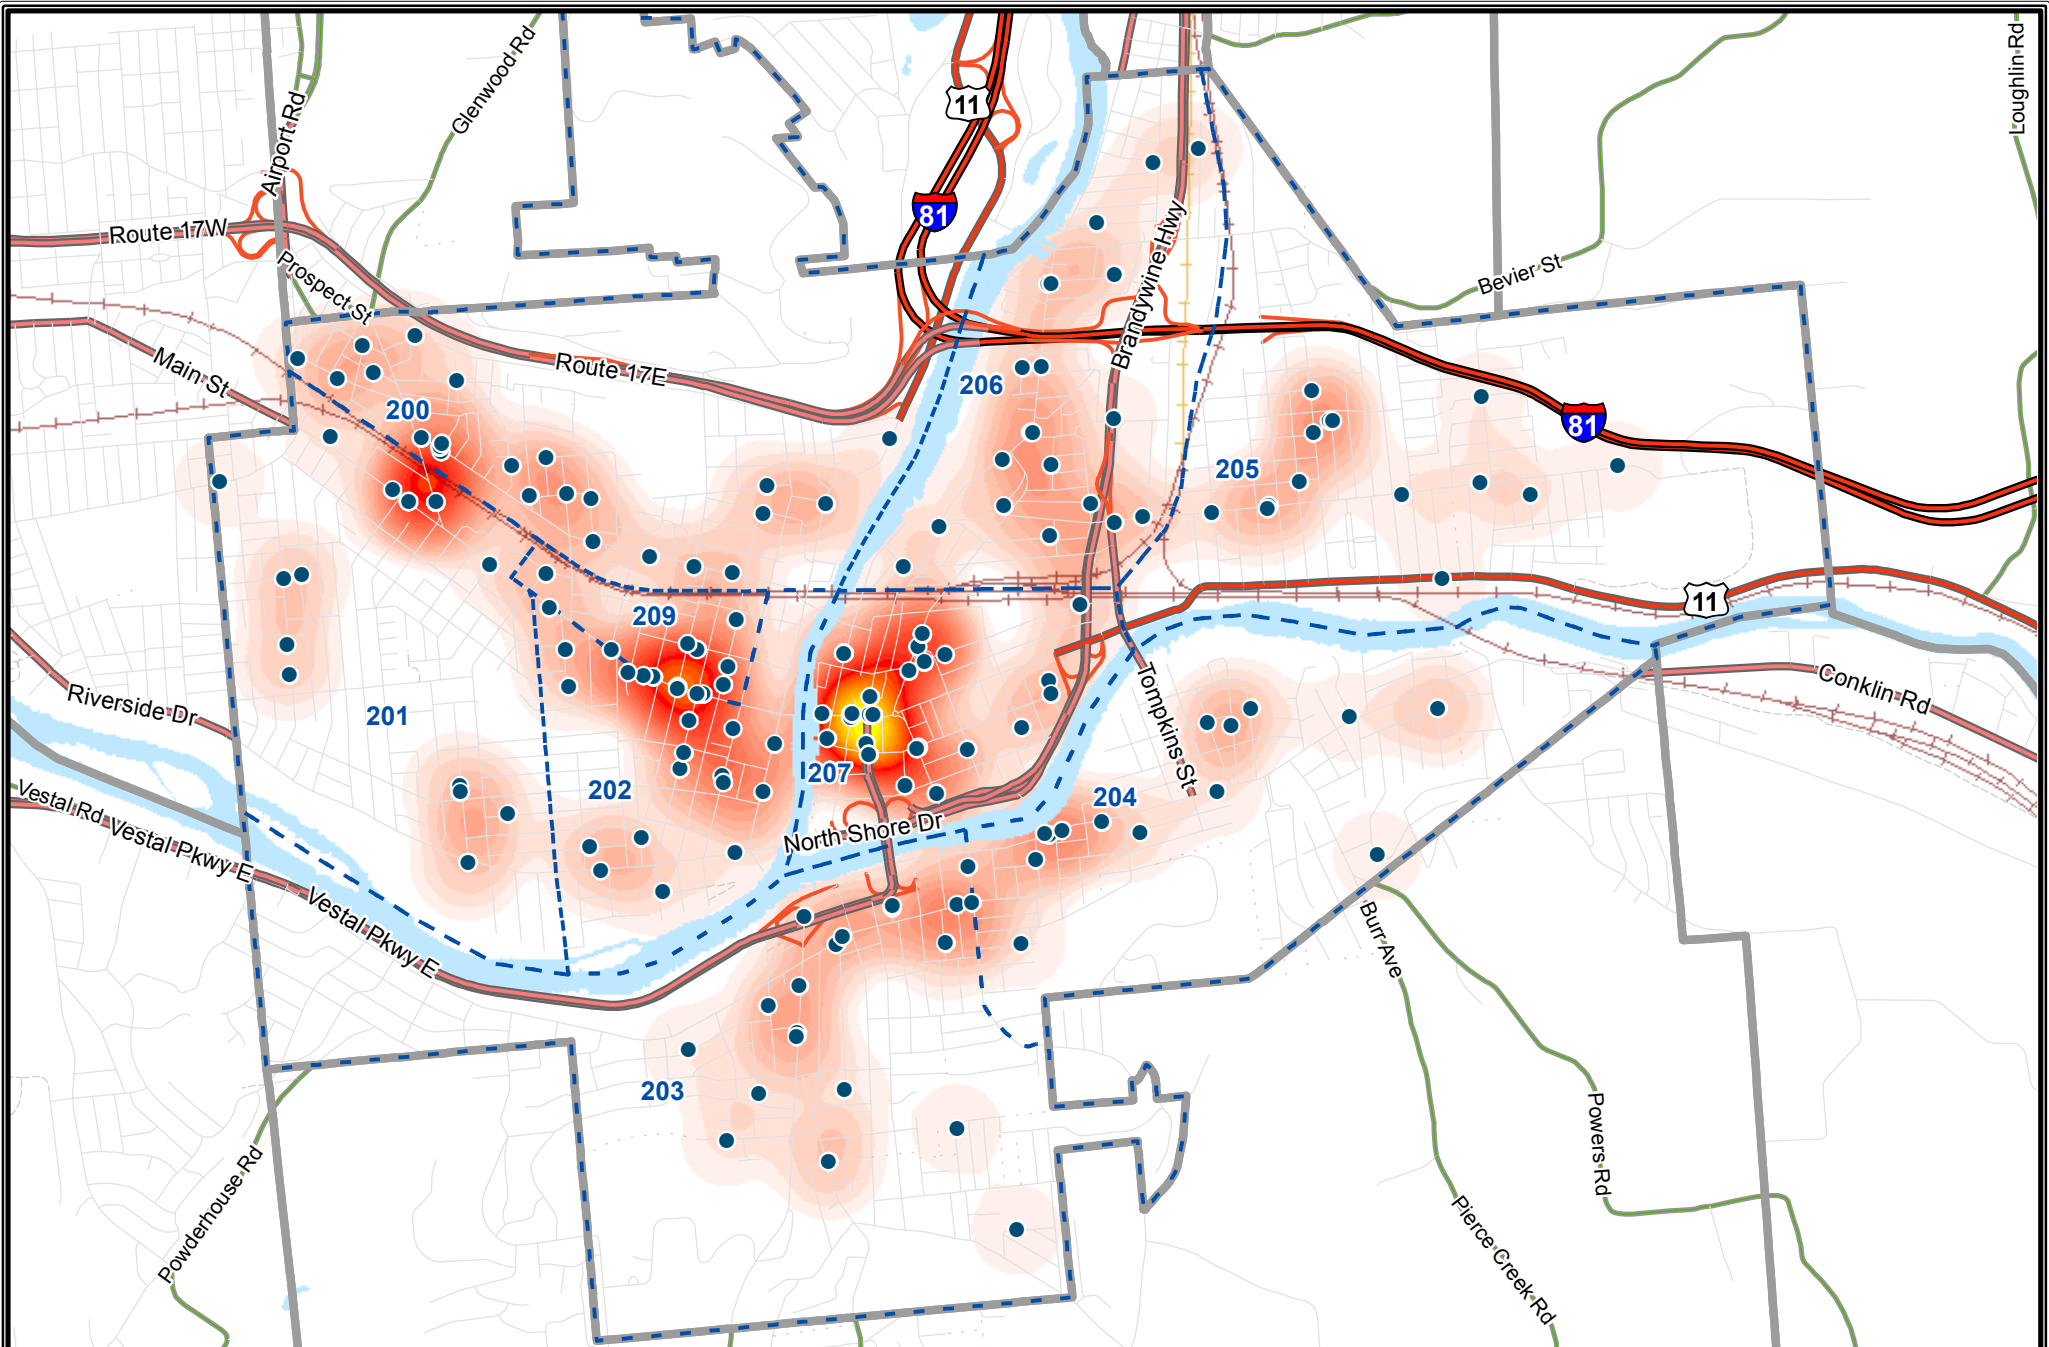

● Assaults (136)  
**Density of Assaults**  
  
 Less More

### City of Binghamton Burglary

January 1st to December 31st, 2018

Broome County, New York

**GIS**

[www.bcgis.com](http://www.bcgis.com)

DISCLAIMER: Broome County does not guarantee the accuracy of the data presented. Information should be used for illustrative purposes only.

- Burglary (433)

**Density of Burglaries**

Less More

**City of Binghamton Grand Larceny**

January 1st to December 31st, 2018

Broome County, New York  
**GIS**  
[www.bcgis.com](http://www.bcgis.com)

DISCLAIMER: Broome County does not guarantee the accuracy of the data presented. Information should be used for illustrative purposes only.

● Grand Larceny (187)  
**Density of Grand Larceny**  
  
 Less More