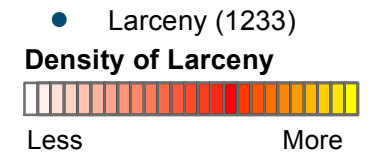

● Grand Larceny (187)  
**Density of Grand Larceny**  
  
 Less More

### City of Binghamton Larceny

January 1st to December 31st, 2018

Broome County, New York  
**GIS**  
[www.bcgis.com](http://www.bcgis.com)

DISCLAIMER: Broome County does not guarantee the accuracy of the data presented. Information should be used for illustrative purposes only.