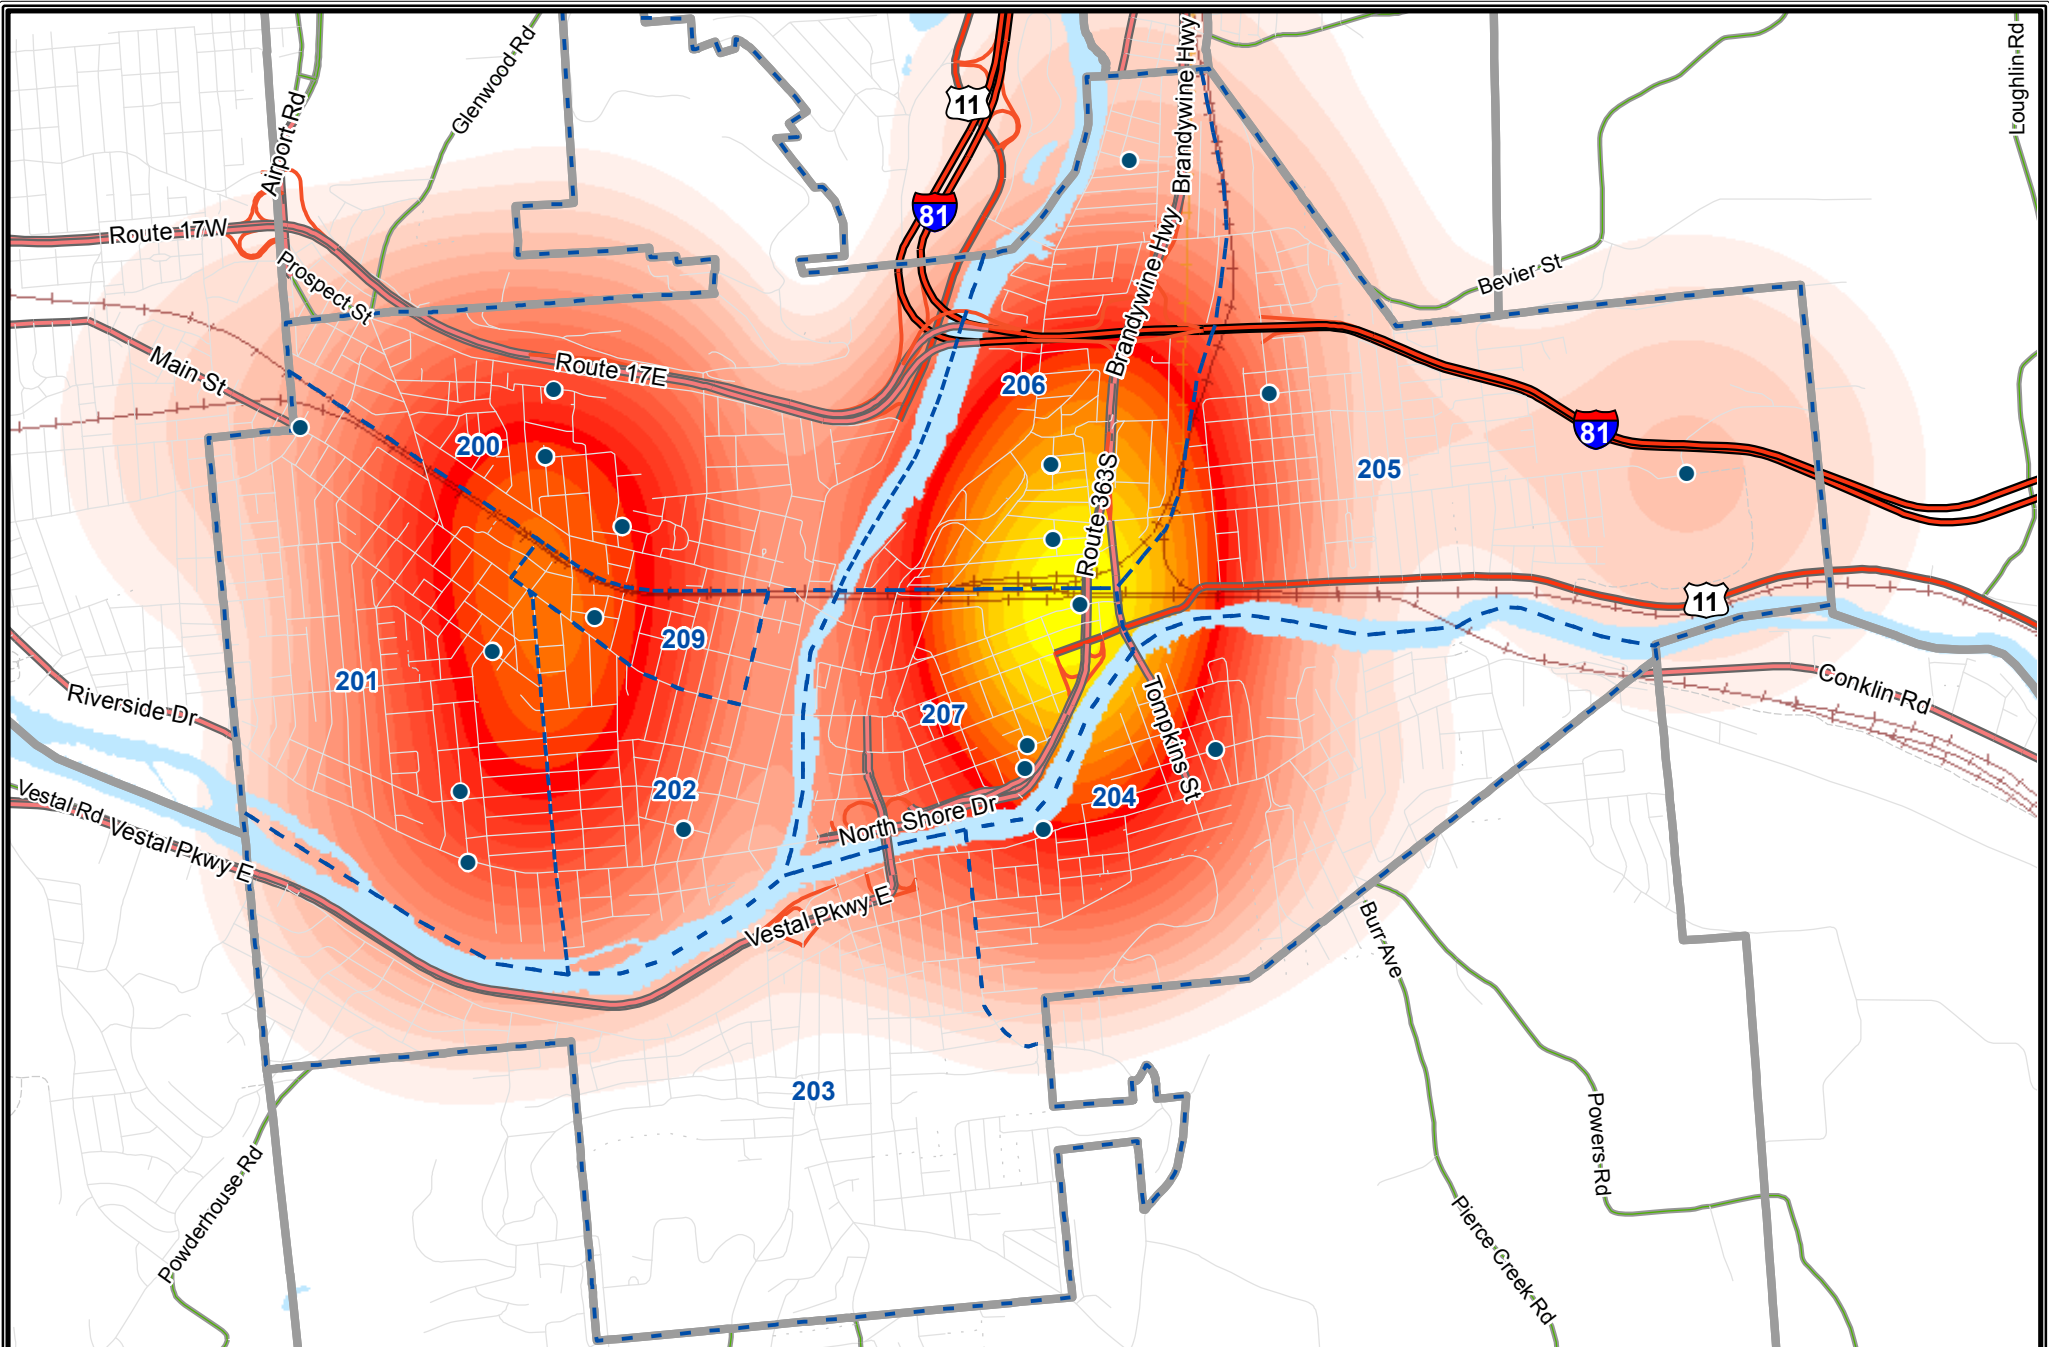

● Larceny from MV (140)  
**Density of Larceny from MV**  
  
 Less More

### City of Binghamton Murder

January 1st to December 31st, 2018

Broome County, New York  
**GIS**  
[www.bcgis.com](http://www.bcgis.com)

DISCLAIMER: Broome County does not guarantee the accuracy of the data presented. Information should be used for illustrative purposes only.

● Murder (3)  
**Density of Murder**  
 Less  More

**City of Binghamton Rape**

January 1st to December 31st, 2018

Broome County, New York  
**GIS**  
[www.bcgis.com](http://www.bcgis.com)

DISCLAIMER: Broome County does not guarantee the accuracy of the data presented. Information should be used for illustrative purposes only.