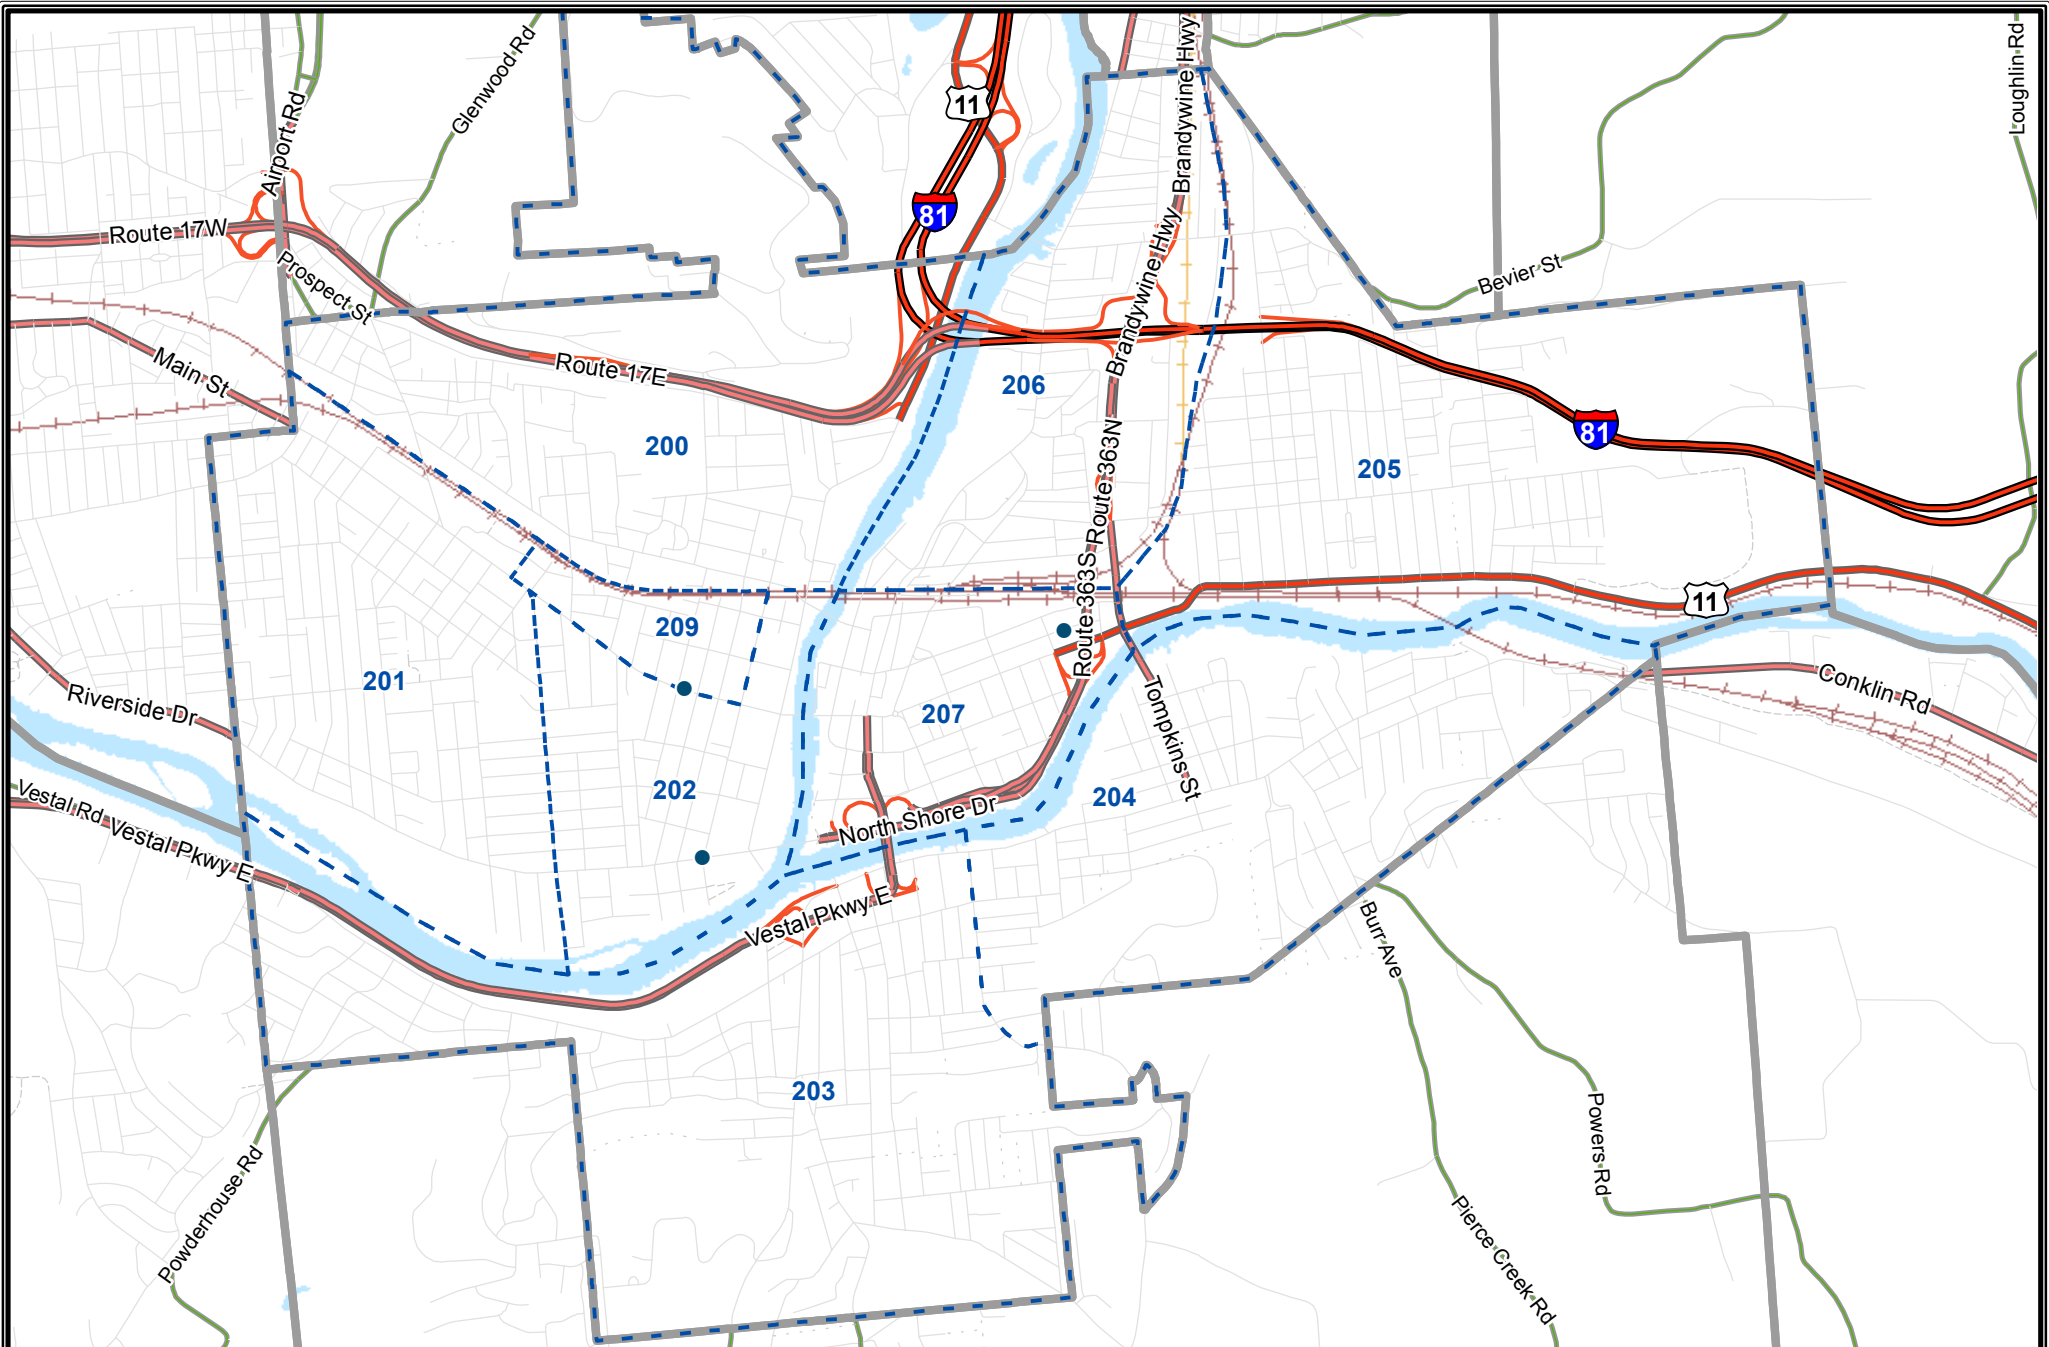

**City of Binghamton Larceny from MV**

January 1st to December 31st, 2018

Broome County, New York  
**GIS**  
[www.bcgis.com](http://www.bcgis.com)

DISCLAIMER: Broome County does not guarantee the accuracy of the data presented. Information should be used for illustrative purposes only.

● Larceny from MV (140)  
**Density of Larceny from MV**  
  
 Less More