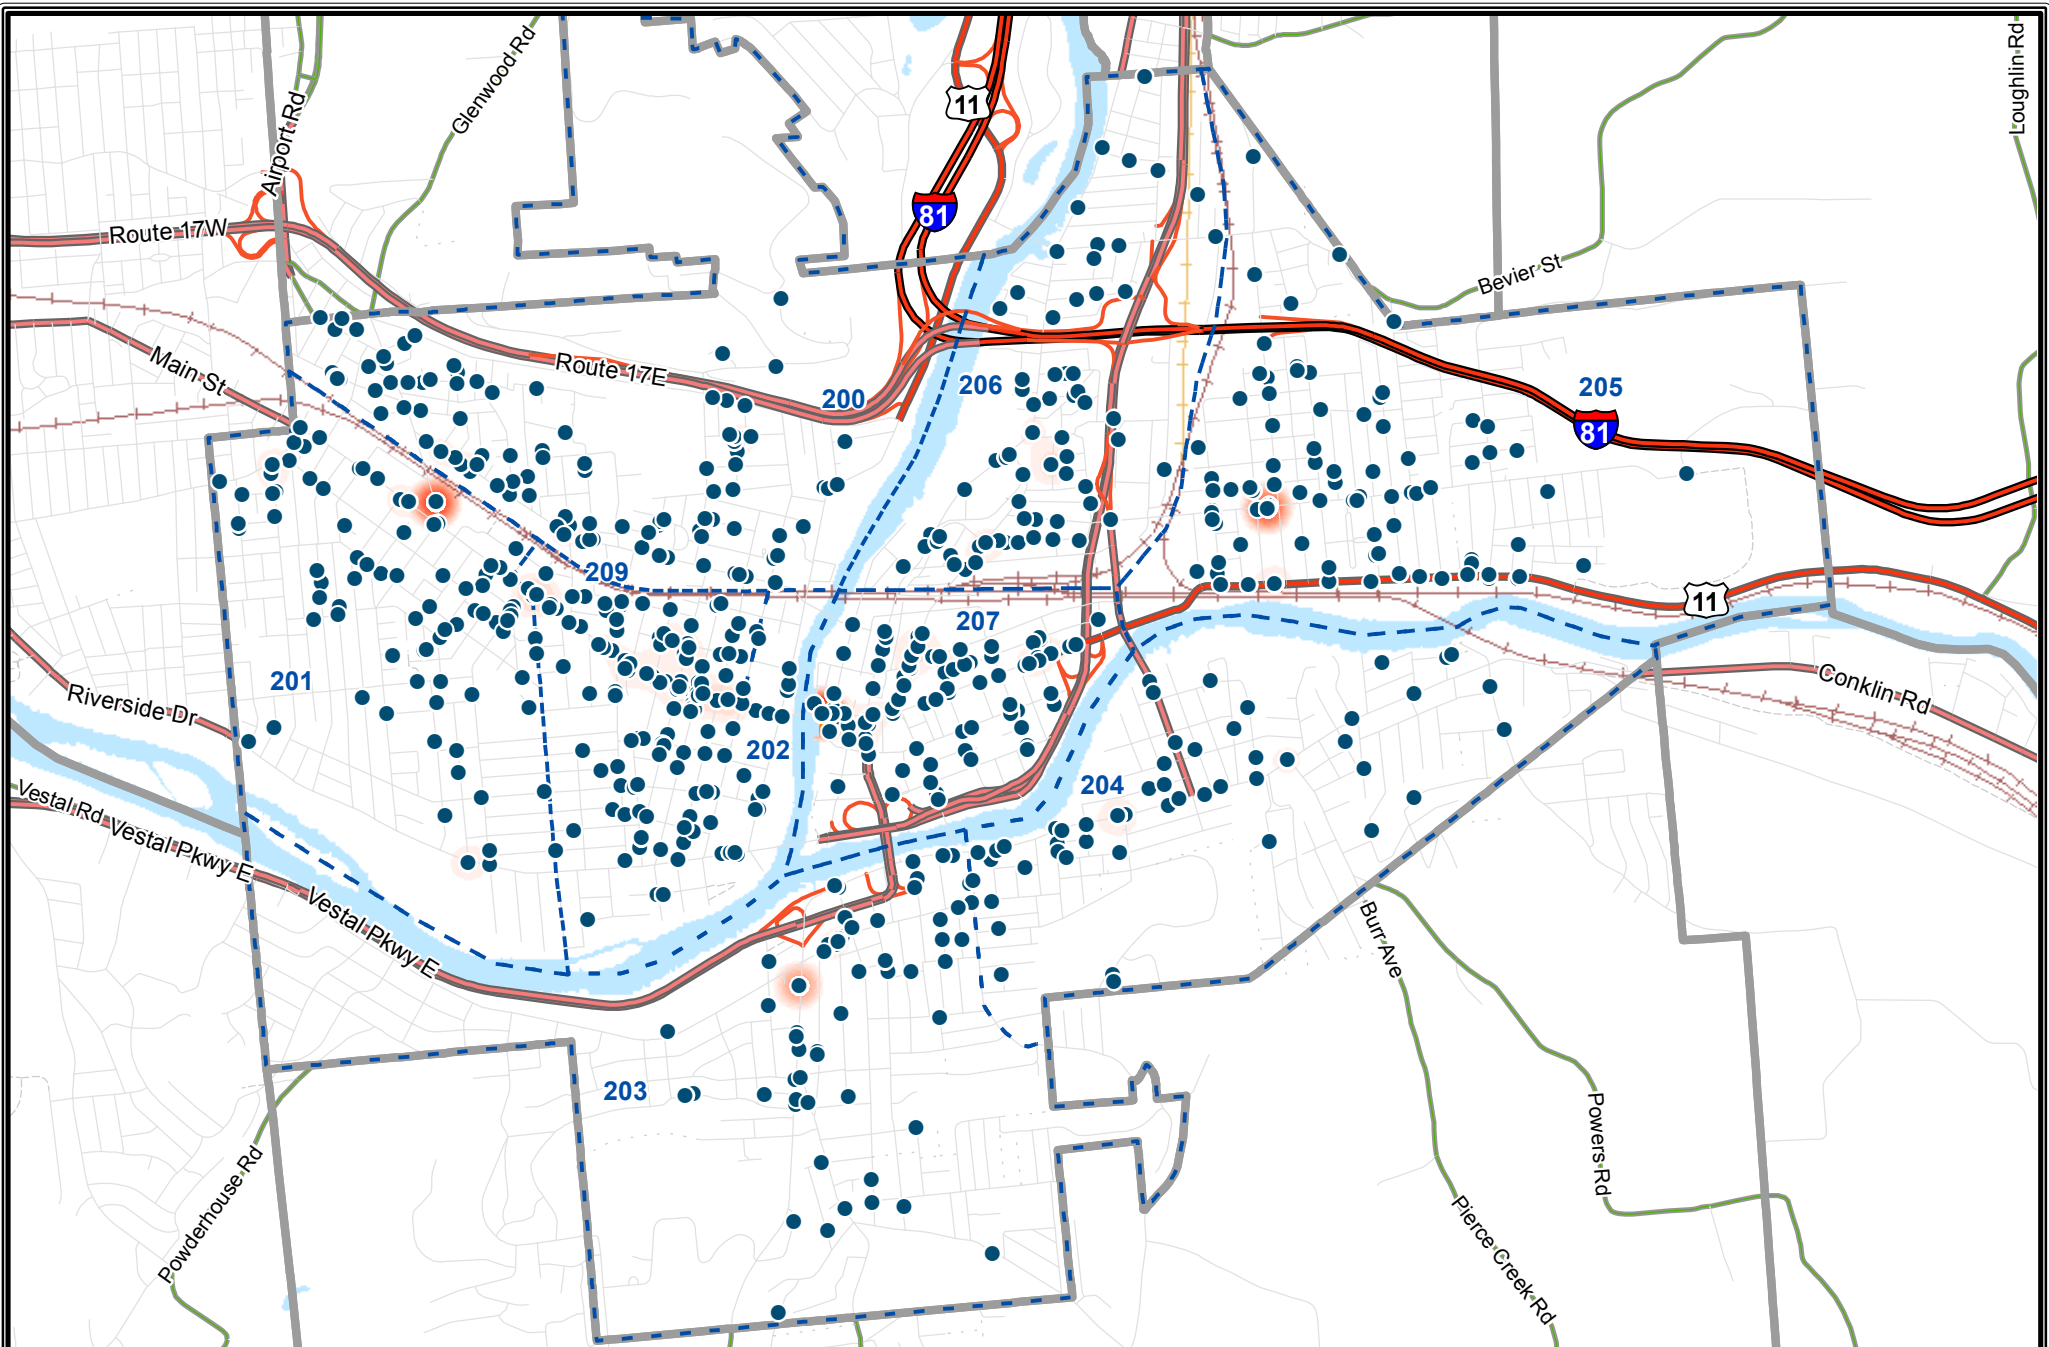

### City of Binghamton Burglary

January 1st to December 31st, 2018

Broome County, New York

**GIS**

[www.bcgis.com](http://www.bcgis.com)

DISCLAIMER: Broome County does not guarantee the accuracy of the data presented. Information should be used for illustrative purposes only.

- Burglary (433)

**Density of Burglaries**

Less More

**City of Binghamton Grand Larceny**

January 1st to December 31st, 2018

Broome County, New York  
**GIS**  
[www.bcgis.com](http://www.bcgis.com)

DISCLAIMER: Broome County does not guarantee the accuracy of the data presented. Information should be used for illustrative purposes only.

● Grand Larceny (187)  
**Density of Grand Larceny**  
  
 Less More

### City of Binghamton Larceny

January 1st to December 31st, 2018

Broome County, New York  
**GIS**  
[www.bcgis.com](http://www.bcgis.com)

DISCLAIMER: Broome County does not guarantee the accuracy of the data presented. Information should be used for illustrative purposes only.