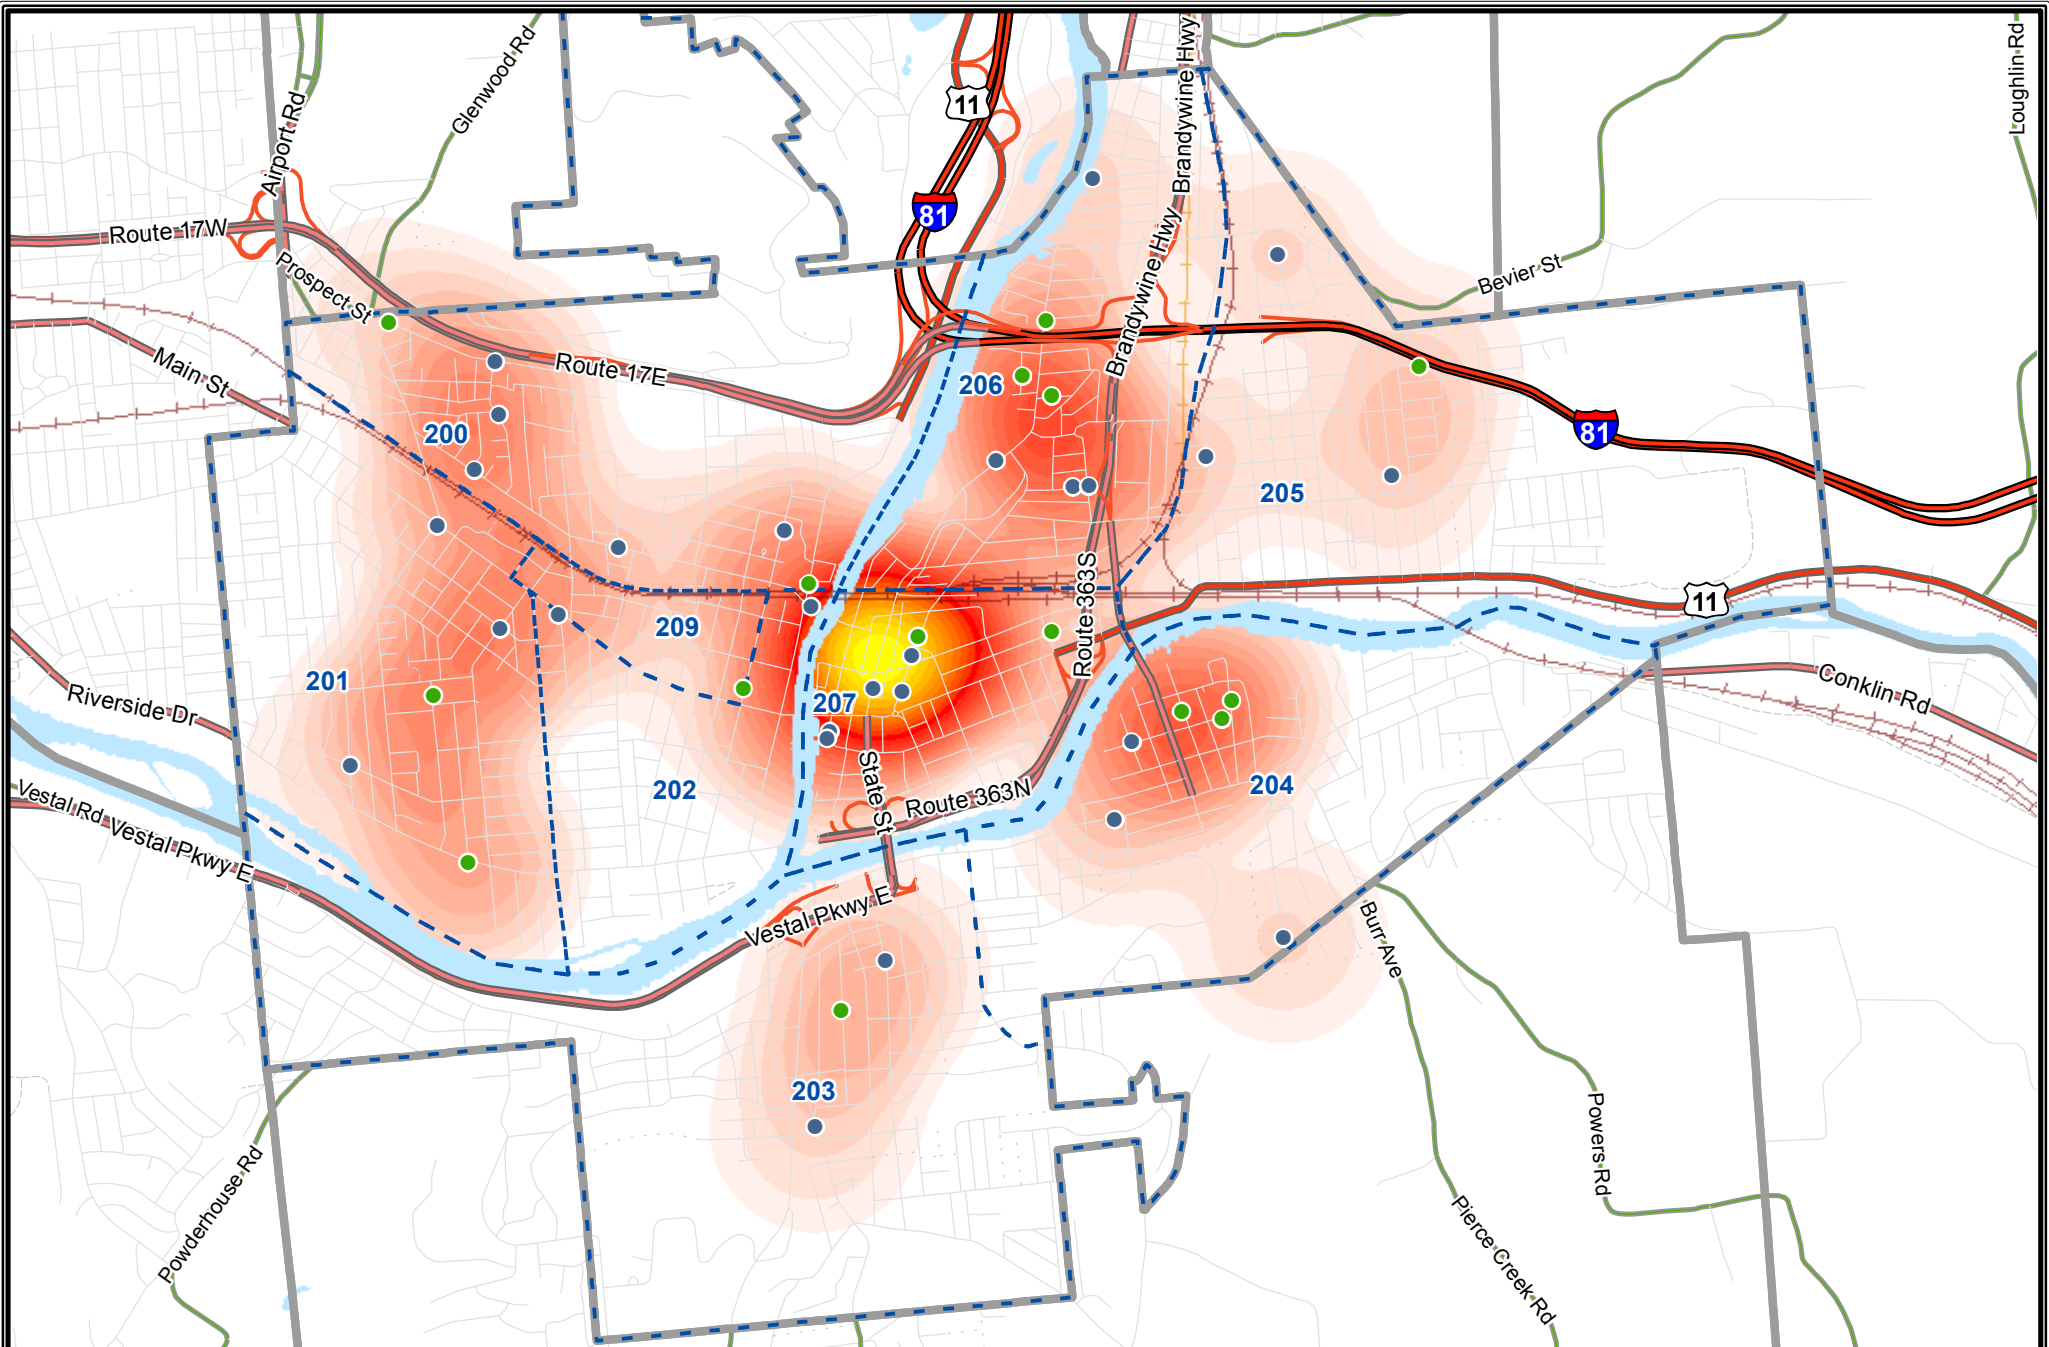

● Rape (23)  
**Density of Rape**  
  
 Less More

**City of Binghamton Robbery**

January 1st to December 31st, 2018

Broome County, New York  
**GIS**  
[www.bcgis.com](http://www.bcgis.com)

DISCLAIMER: Broome County does not guarantee the accuracy of the data presented. Information should be used for illustrative purposes only.

● Robbery (75)  
**Density of Robbery**  
  
 Less More

**City of Binghamton Vehicle Theft/Unauthorized Use** January 1st to December 31st, 2018

Broome County, New York  
**GIS**  
[www.bcgis.com](http://www.bcgis.com)