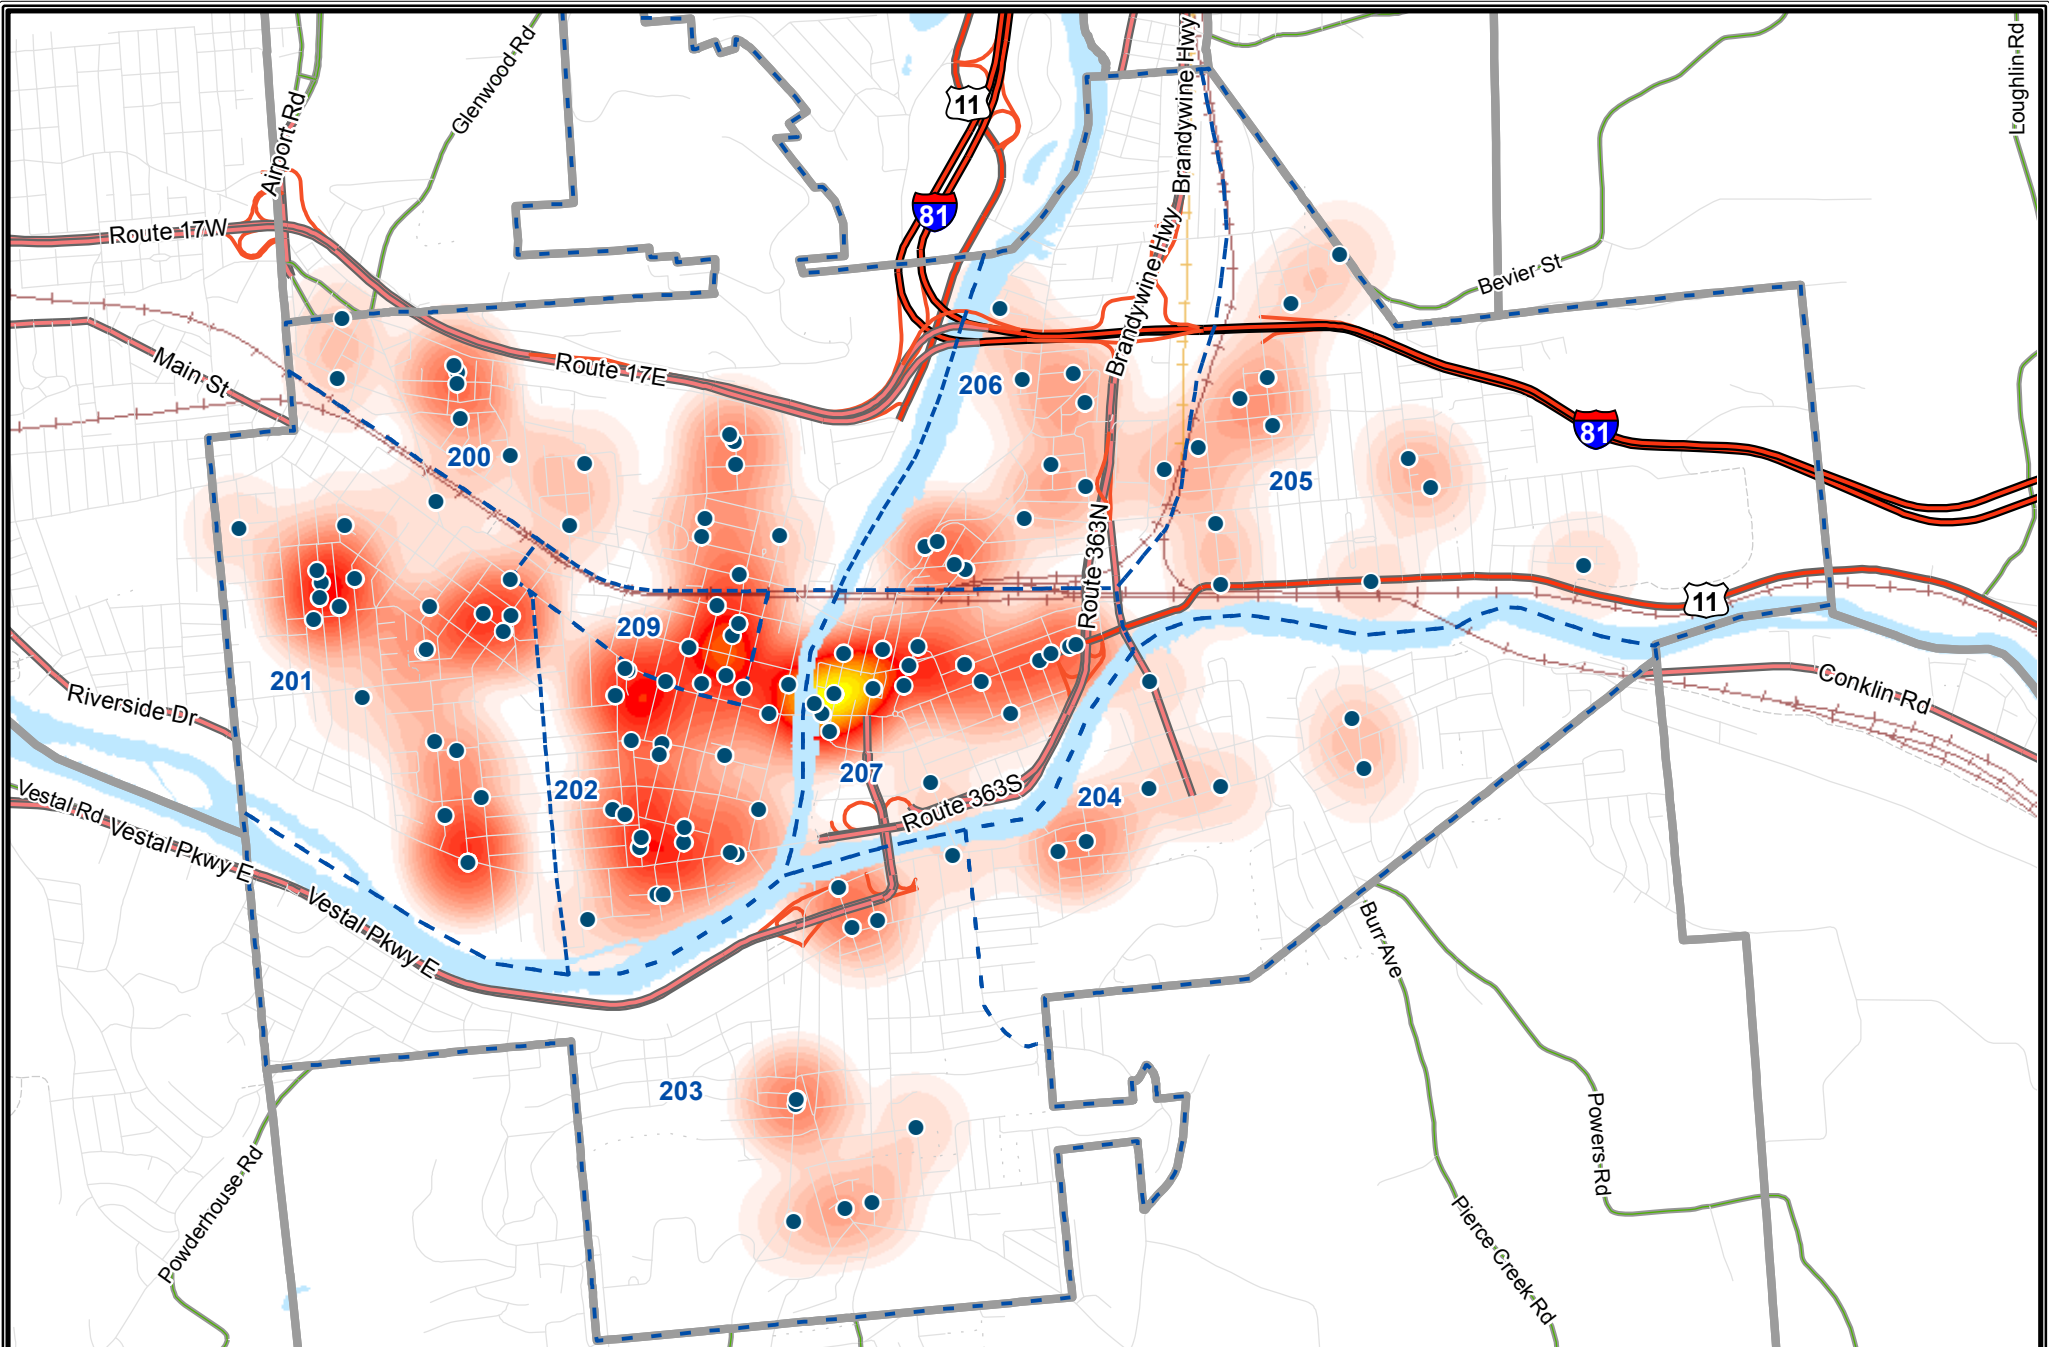

● Grand Larceny (187)  
**Density of Grand Larceny**  
  
 Less More

### City of Binghamton Larceny

January 1st to December 31st, 2018

Broome County, New York  
**GIS**  
[www.bcgis.com](http://www.bcgis.com)

DISCLAIMER: Broome County does not guarantee the accuracy of the data presented. Information should be used for illustrative purposes only.

**City of Binghamton Larceny from MV**

January 1st to December 31st, 2018

Broome County, New York  
**GIS**  
[www.bcgis.com](http://www.bcgis.com)

DISCLAIMER: Broome County does not guarantee the accuracy of the data presented. Information should be used for illustrative purposes only.

● Larceny from MV (140)  
**Density of Larceny from MV**  
  
 Less More