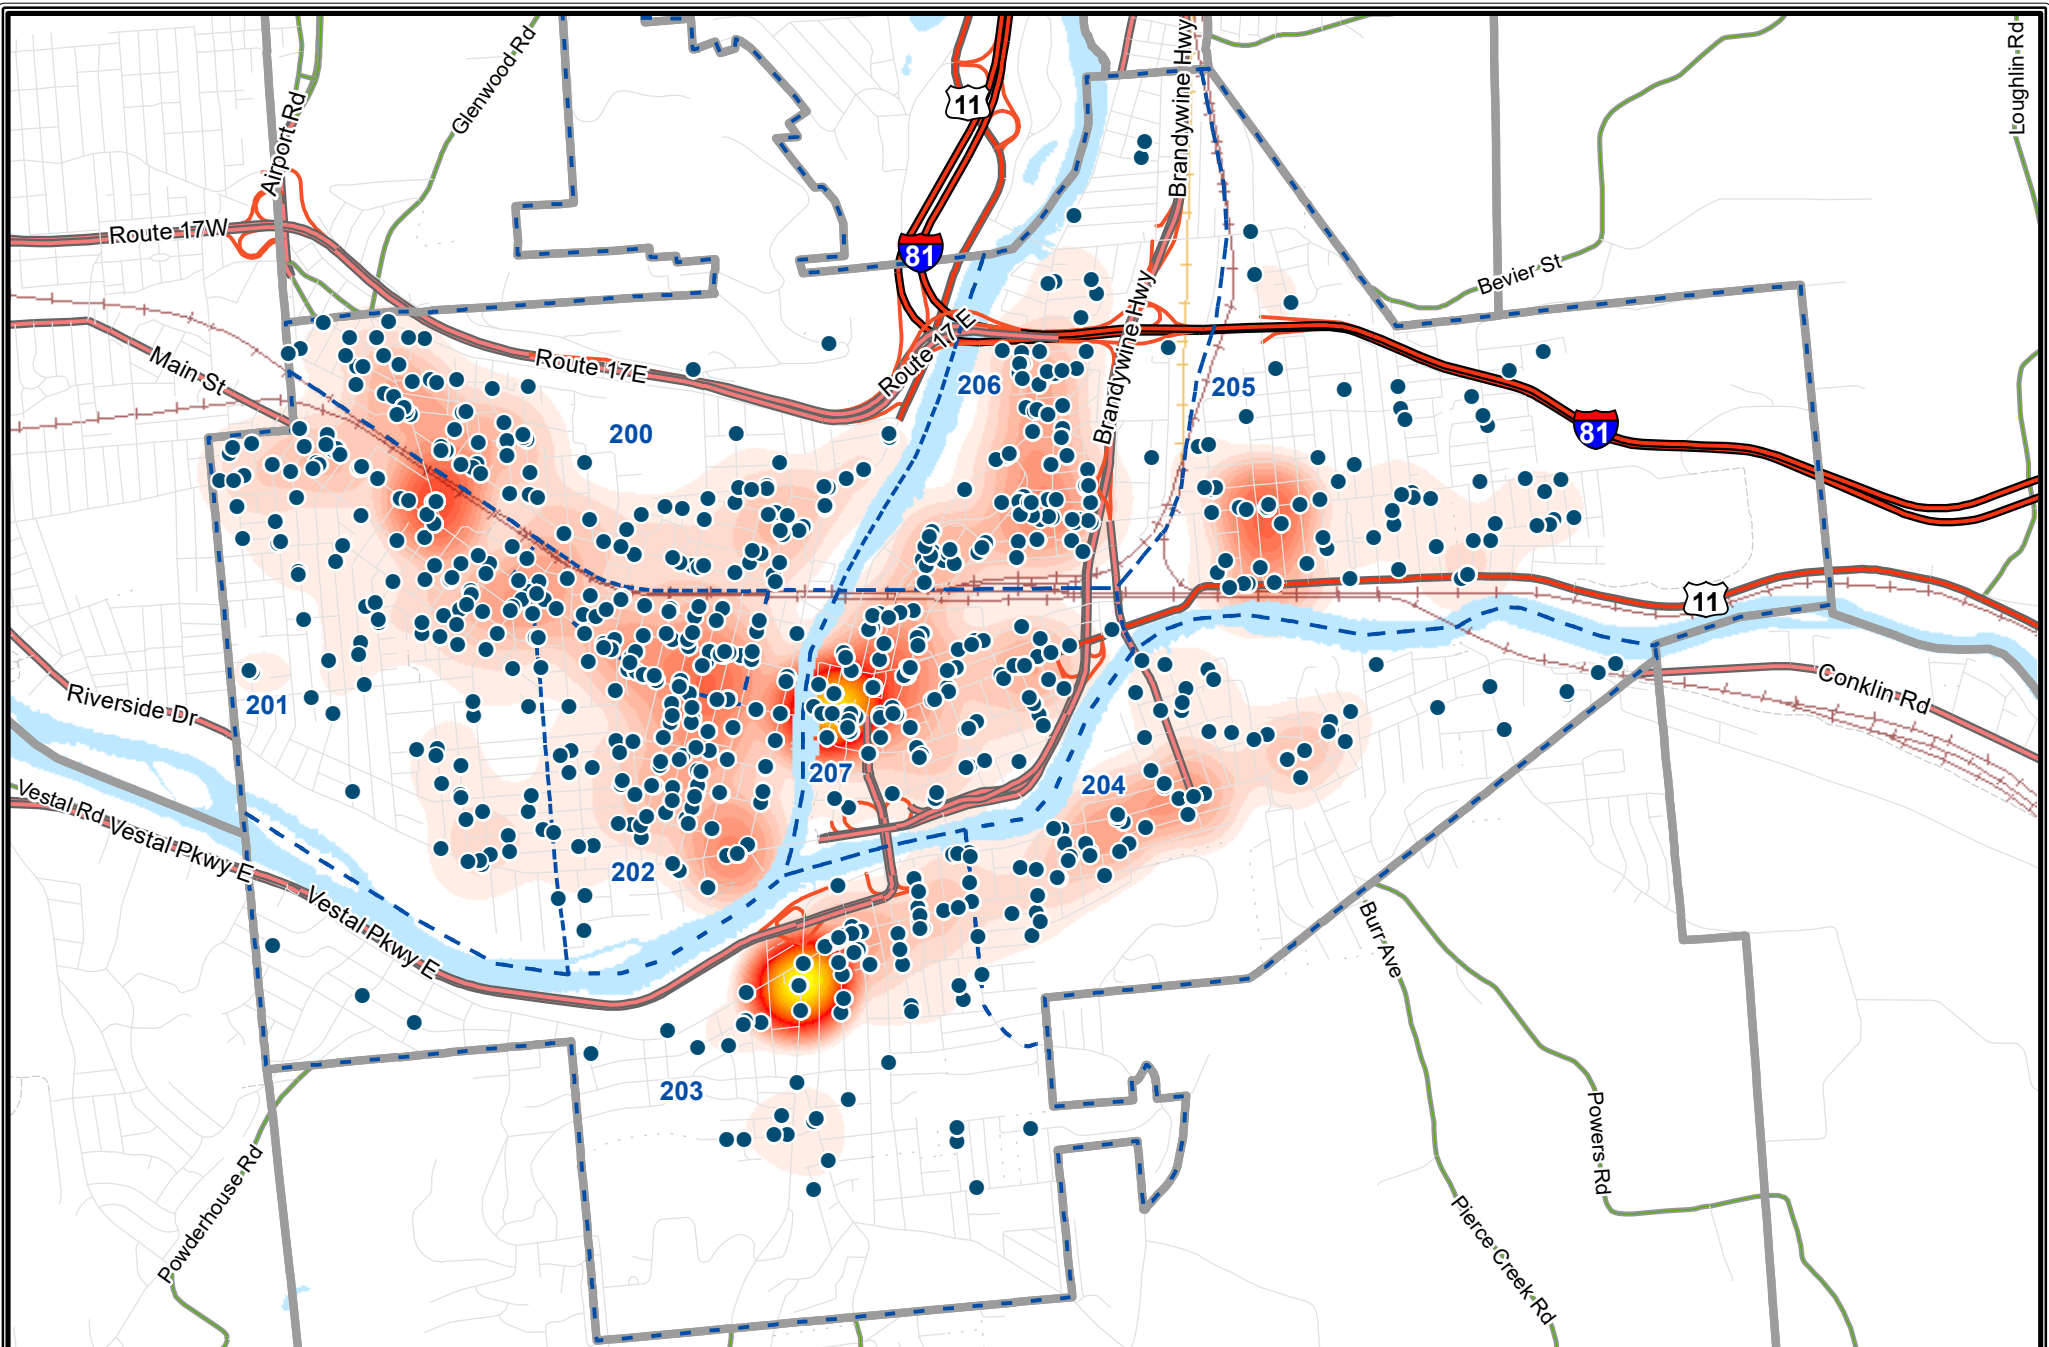

### City of Binghamton Burglary

January 1st to December 31st, 2020

Broome County, New York

**GIS**

[www.bcgis.com](http://www.bcgis.com)

DISCLAIMER: Broome County does not guarantee the accuracy of the data presented. Information should be used for illustrative purposes only.

- Burglary (334)

**Density of Burglaries**

Less More

**City of Binghamton Grand Larceny**

January 1st to December 31st, 2020

Broome County, New York

**GIS**

[www.bcgis.com](http://www.bcgis.com)

DISCLAIMER: Broome County does not guarantee the accuracy of the data presented. Information should be used for illustrative purposes only.

● Grand Larceny (196)

**Density of Grand Larceny**

Less More

### City of Binghamton Larceny

January 1st to December 31st, 2020

Broome County, New York

**GIS**

[www.bcgis.com](http://www.bcgis.com)

DISCLAIMER: Broome County does not guarantee the accuracy of the data presented. Information should be used for illustrative purposes only.