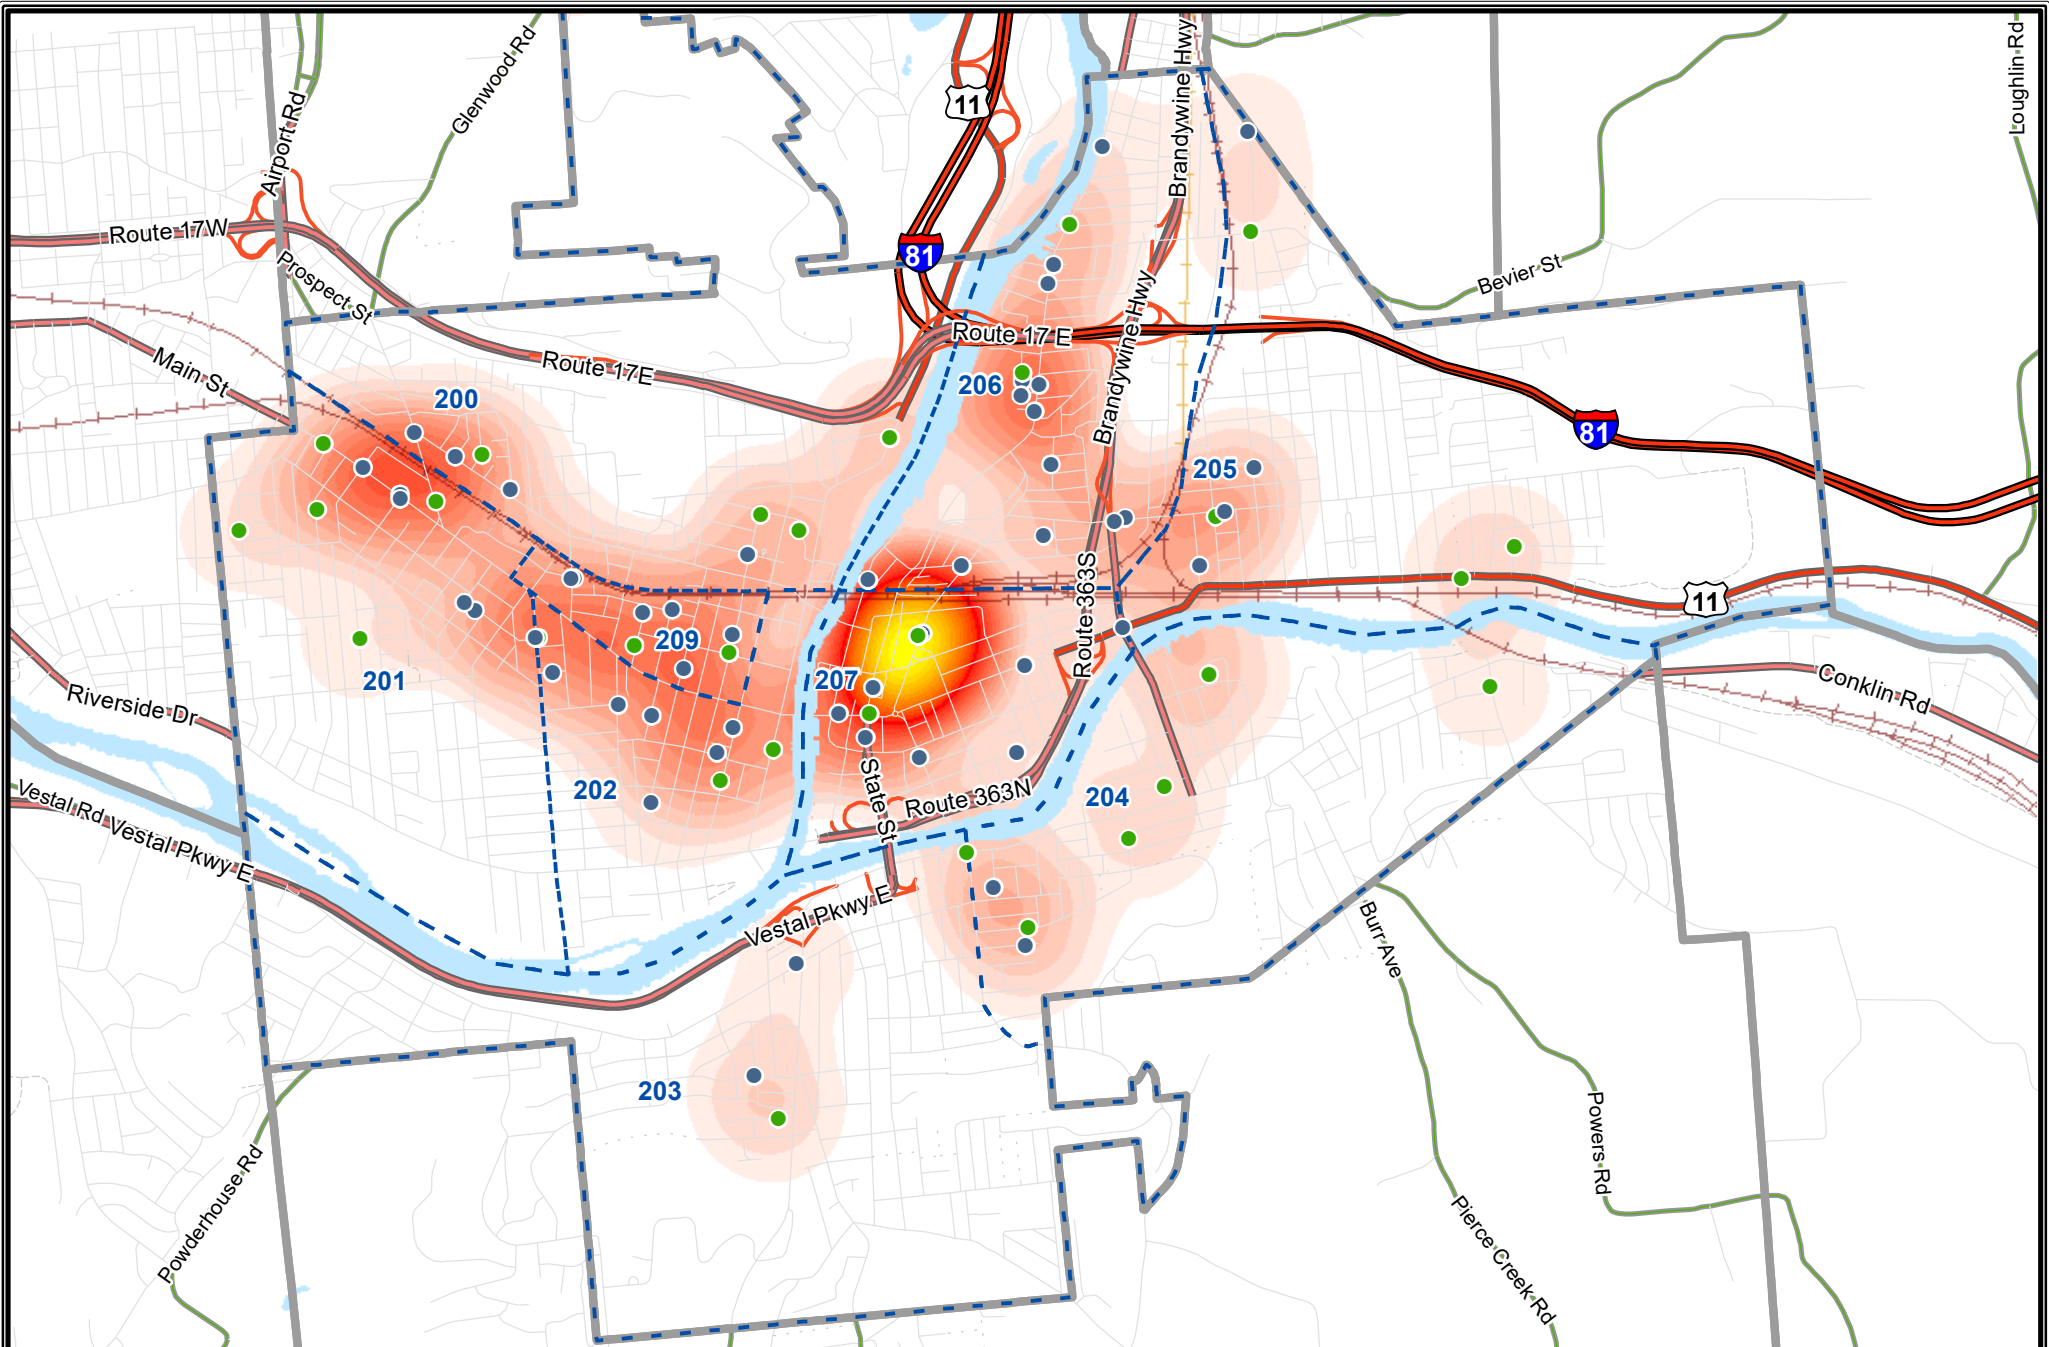

**City of Binghamton Rape**

January 1st to December 31st, 2020

Broome County, New York  
**GIS**  
[www.bcgis.com](http://www.bcgis.com)

DISCLAIMER: Broome County does not guarantee the accuracy of the data presented. Information should be used for illustrative purposes only.

**City of Binghamton Robbery**

Broome County, New York

**GIS**

[www.bcgis.com](http://www.bcgis.com)

January 1st to December 31st, 2020

1 inch = 3,000 Feet *when printed on 8.5" x 11" media*

DISCLAIMER: Broome County does not guarantee the accuracy of the data presented. Information should be used for illustrative purposes only.

● Robbery (50)

**Density of Robbery**

Less More

**City of Binghamton Vehicle Theft/Unauthorized Use** January 1st to December 31st, 2020

Broome County, New York  
**GIS**  
[www.bcgis.com](http://www.bcgis.com)