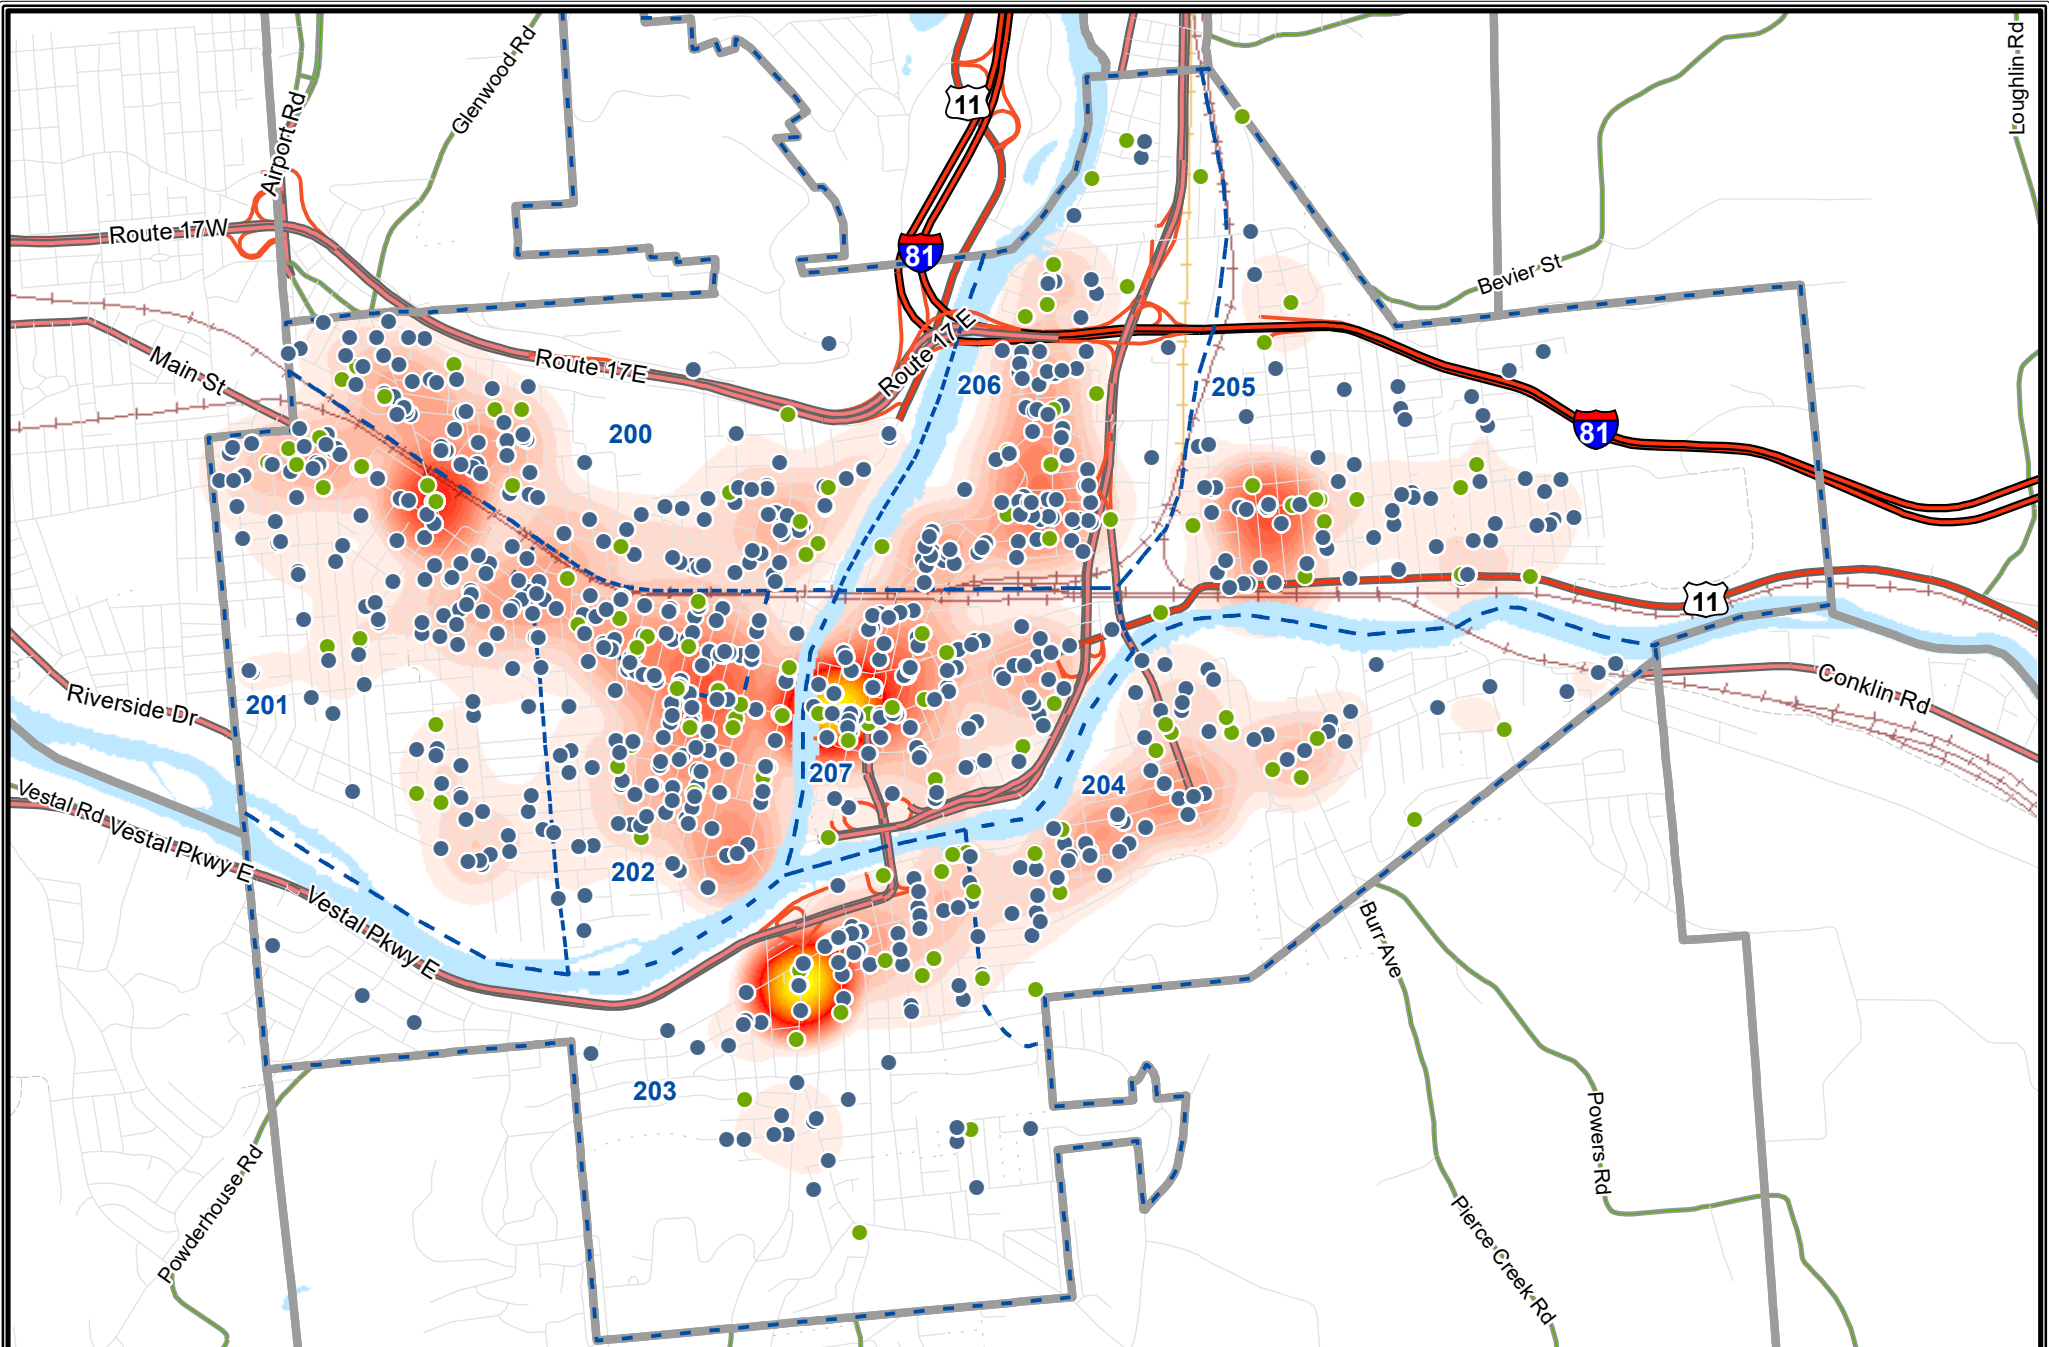

**City of Binghamton Aggravated Assaults**

January 1st to December 31st, 2020

Broome County, New York  
**GIS**  
[www.bcgis.com](http://www.bcgis.com)

DISCLAIMER: Broome County does not guarantee the accuracy of the data presented. Information should be used for illustrative purposes only.

● Agg. Assaults (275)  
**Density of Agg. Assaults**

Less More

### City of Binghamton All Larceny

January 1st to December 31st, 2020

Broome County, New York

**GIS**

[www.bcgis.com](http://www.bcgis.com)

DISCLAIMER: Broome County does not guarantee the accuracy of the data presented. Information should be used for illustrative purposes only.

### City of Binghamton Assaults

January 1st to December 31st, 2020

Broome County, New York

**GIS**

[www.bcgis.com](http://www.bcgis.com)

DISCLAIMER: Broome County does not guarantee the accuracy of the data presented. Information should be used for illustrative purposes only.