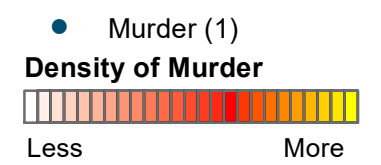

● Larceny (1207)

**Density of Larceny**

Less More

**City of Binghamton Larceny from MV**

January 1st to December 31st, 2020

Broome County, New York  
**GIS**  
[www.bcgis.com](http://www.bcgis.com)

DISCLAIMER: Broome County does not guarantee the accuracy of the data presented. Information should be used for illustrative purposes only.

● Larceny from MV (231)

**Density of Larceny from MV**

Less More

**City of Binghamton Murder**

January 1st to December 31st, 2020

Broome County, New York  
**GIS**  
[www.bcgis.com](http://www.bcgis.com)

DISCLAIMER: Broome County does not guarantee the accuracy of the data presented. Information should be used for illustrative purposes only.