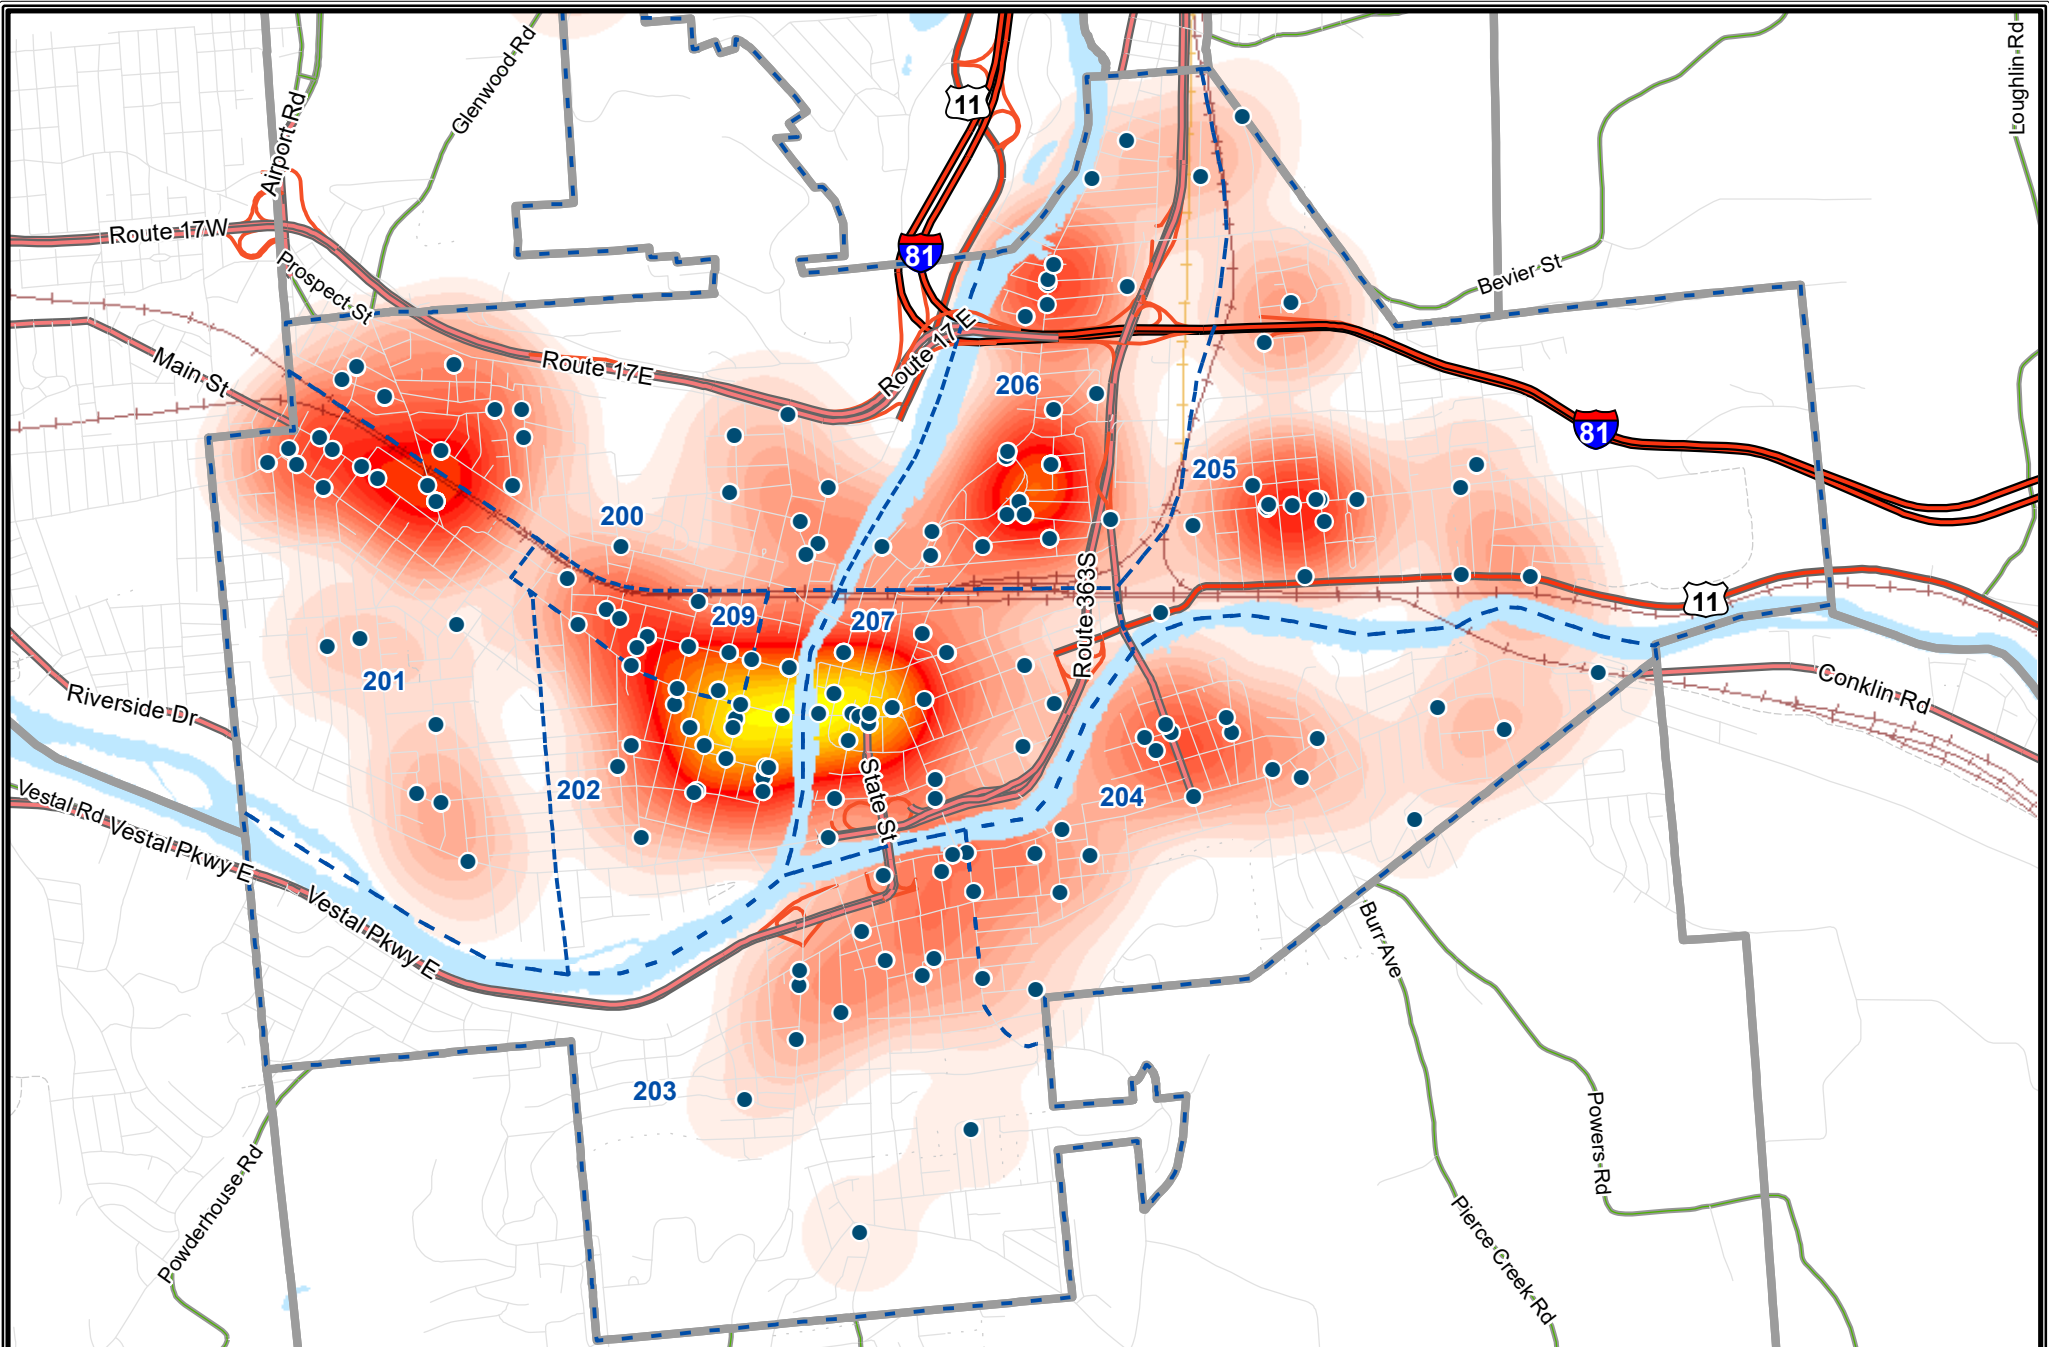

### City of Binghamton Assaults

January 1st to December 31st, 2020

Broome County, New York

**GIS**

[www.bcgis.com](http://www.bcgis.com)

DISCLAIMER: Broome County does not guarantee the accuracy of the data presented. Information should be used for illustrative purposes only.

● Assaults (109)

**Density of Assaults**

Less More

### City of Binghamton Burglary

January 1st to December 31st, 2020

Broome County, New York

**GIS**

[www.bcgis.com](http://www.bcgis.com)

DISCLAIMER: Broome County does not guarantee the accuracy of the data presented. Information should be used for illustrative purposes only.

- Burglary (334)

**Density of Burglaries**

Less More

**City of Binghamton Grand Larceny**

January 1st to December 31st, 2020

Broome County, New York

**GIS**

[www.bcgis.com](http://www.bcgis.com)