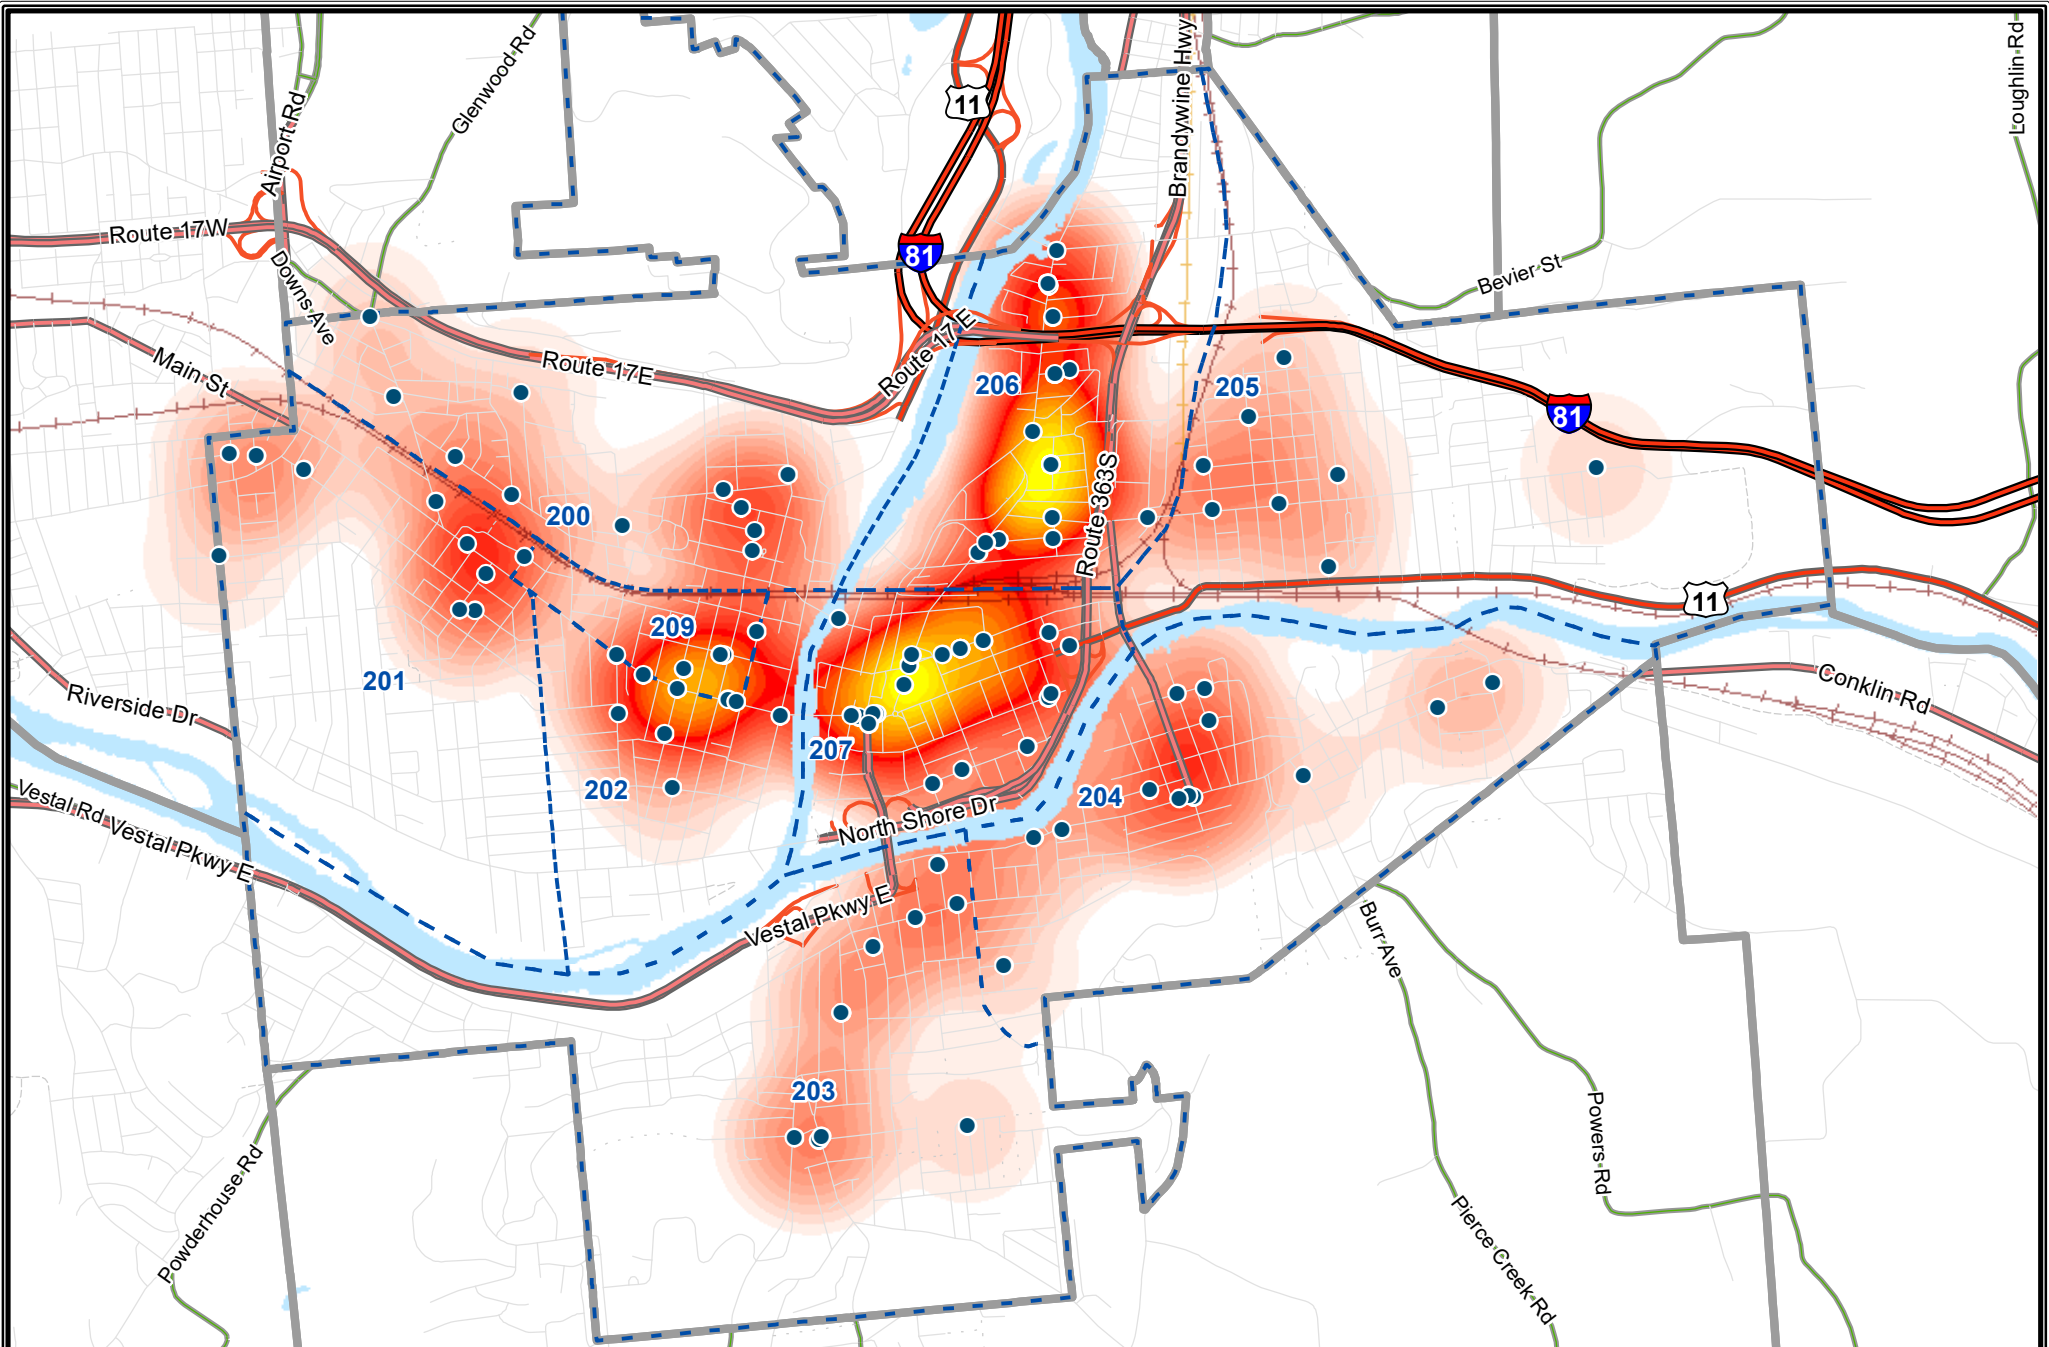

**City of Binghamton Aggravated Assaults**

January 1st to December 31st, 2020

Broome County, New York  
**GIS**  
[www.bcgis.com](http://www.bcgis.com)

DISCLAIMER: Broome County does not guarantee the accuracy of the data presented. Information should be used for illustrative purposes only.

### City of Binghamton All Larceny

January 1st to December 31st, 2020

Broome County, New York

**GIS**

[www.bcgis.com](http://www.bcgis.com)

DISCLAIMER: Broome County does not guarantee the accuracy of the data presented. Information should be used for illustrative purposes only.

- Larceny (1207)
- Grand Larceny (196)

**Density of All Larceny**

Less More

### City of Binghamton Assaults

January 1st to December 31st, 2020

Broome County, New York

**GIS**

[www.bcgis.com](http://www.bcgis.com)

DISCLAIMER: Broome County does not guarantee the accuracy of the data presented. Information should be used for illustrative purposes only.