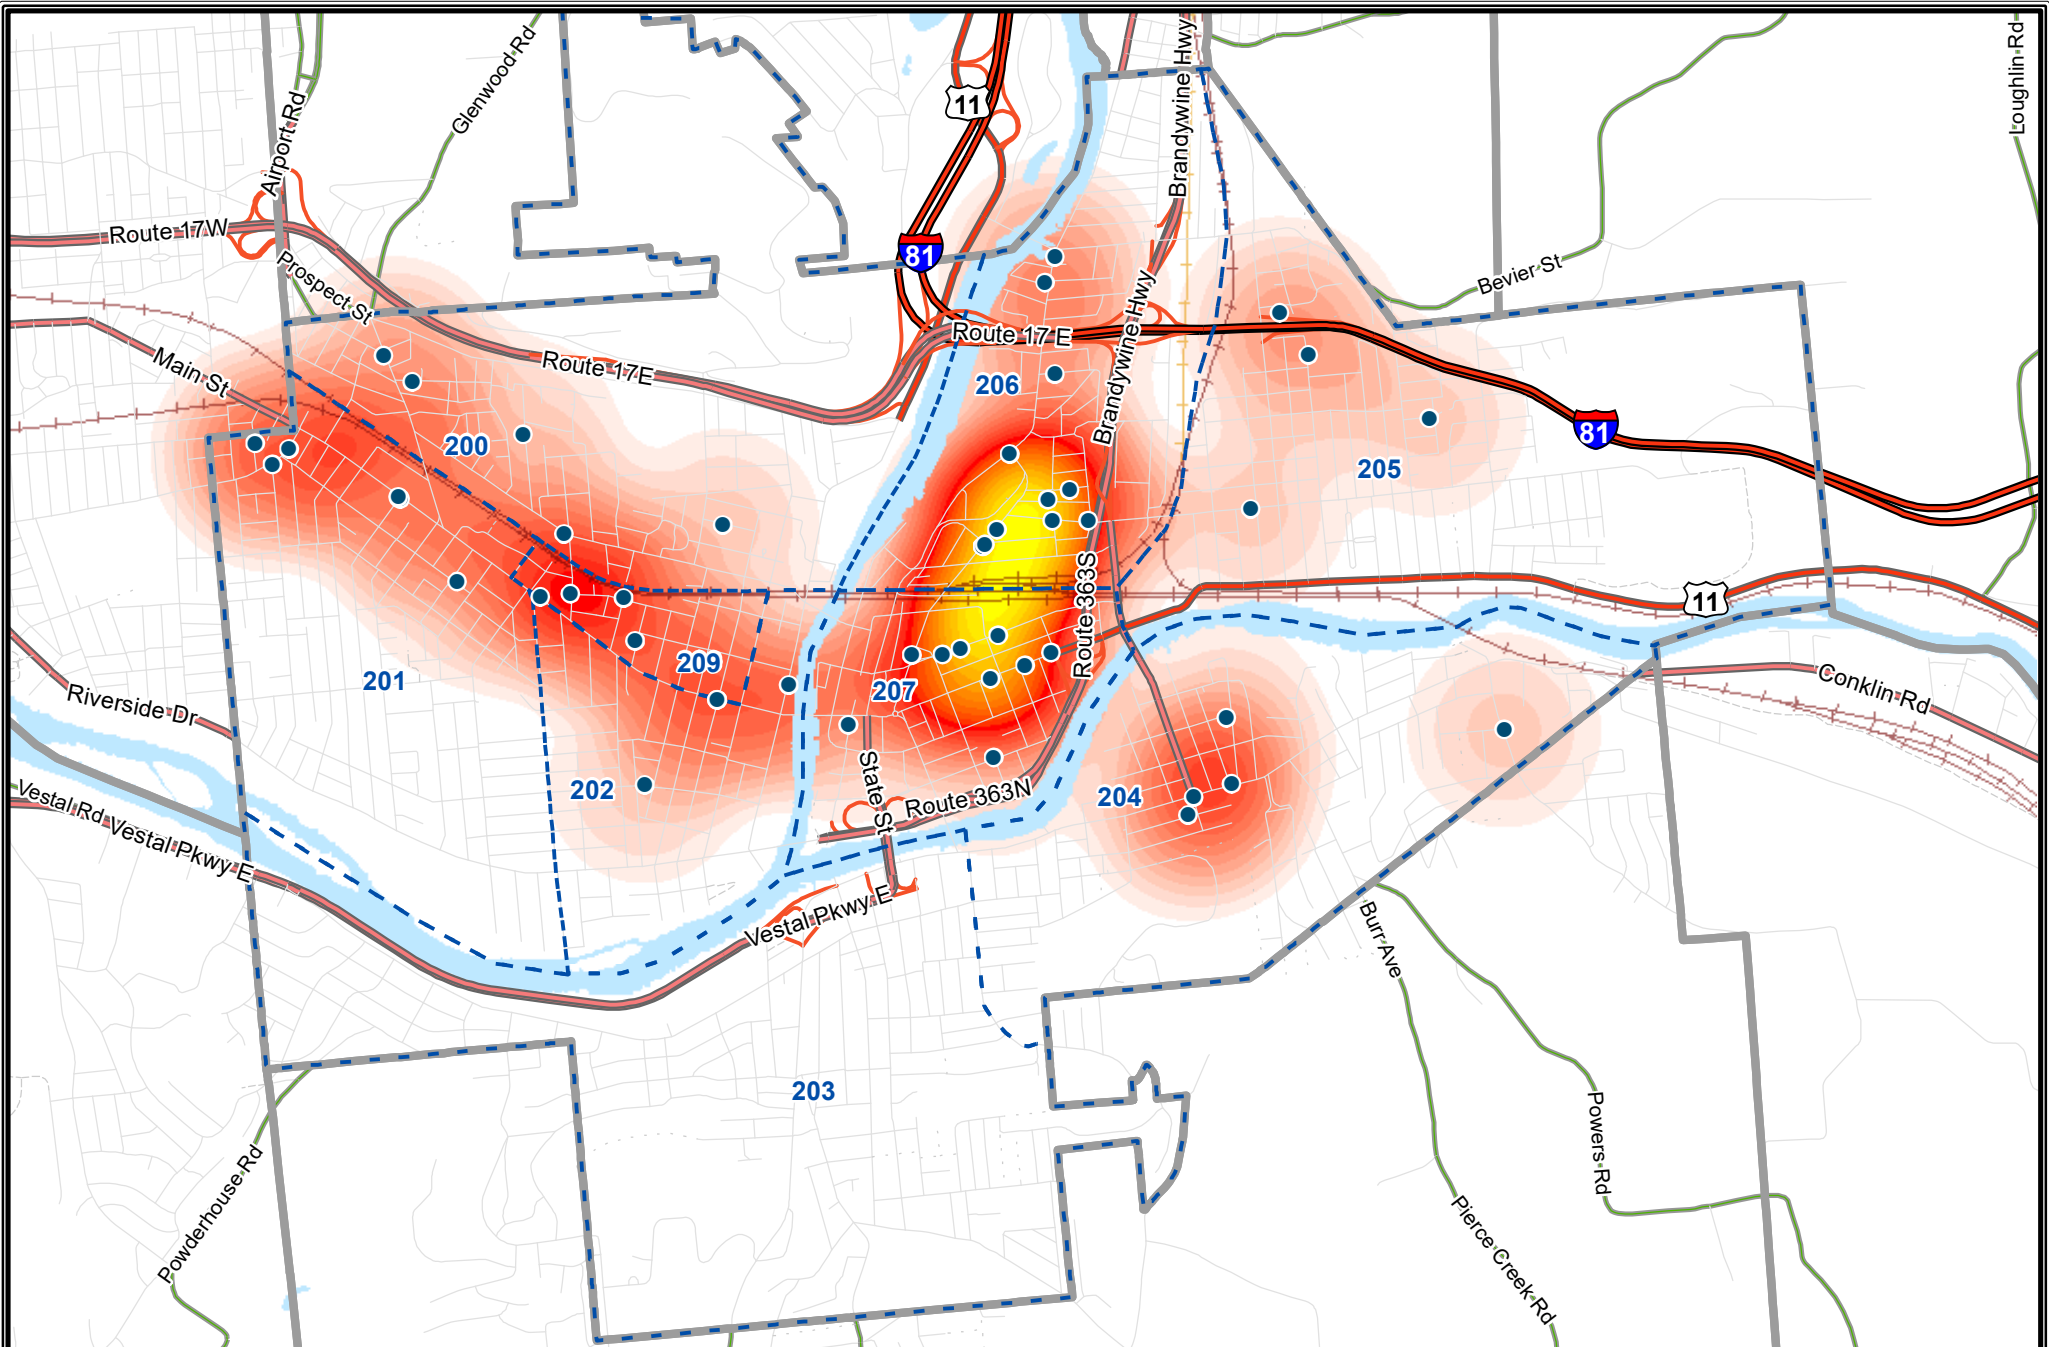

● Larceny from MV (231)

**Density of Larceny from MV**

Less More

**City of Binghamton Murder**

January 1st to December 31st, 2020

Broome County, New York  
**GIS**  
[www.bcgis.com](http://www.bcgis.com)

DISCLAIMER: Broome County does not guarantee the accuracy of the data presented. Information should be used for illustrative purposes only.

**City of Binghamton Rape**

January 1st to December 31st, 2020

Broome County, New York  
**GIS**  
[www.bcgis.com](http://www.bcgis.com)

DISCLAIMER: Broome County does not guarantee the accuracy of the data presented. Information should be used for illustrative purposes only.

**City of Binghamton Robbery**

Broome County, New York

**GIS**

[www.bcgis.com](http://www.bcgis.com)

January 1st to December 31st, 2020

1 inch = 3,000 Feet *when printed on 8.5" x 11" media*

DISCLAIMER: Broome County does not guarantee the accuracy of the data presented. Information should be used for illustrative purposes only.