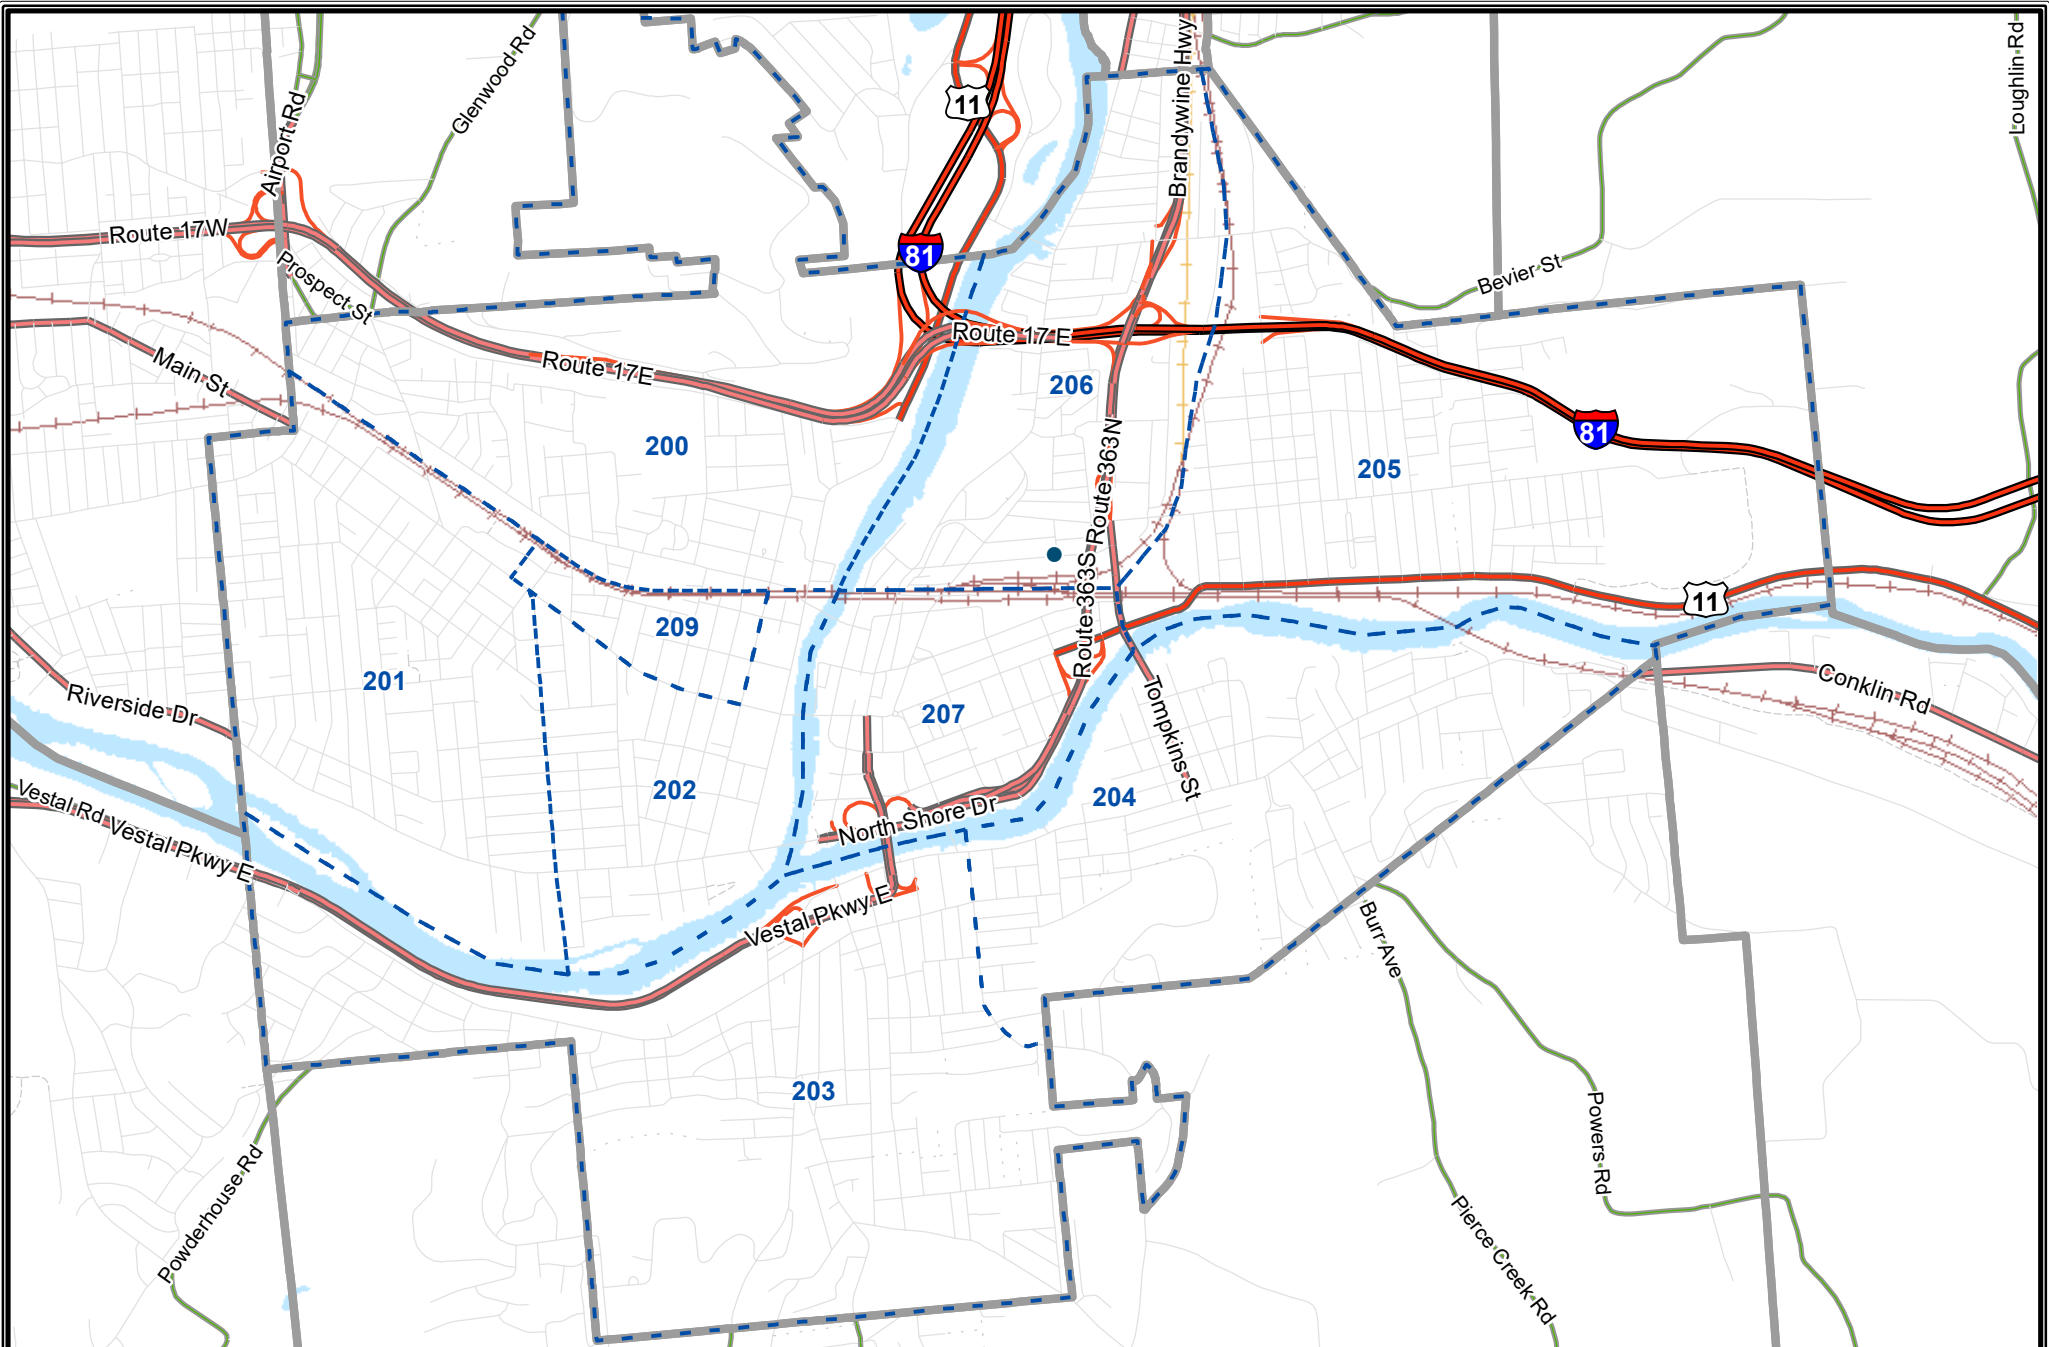

● Larceny (1207)

**Density of Larceny**

Less More

**City of Binghamton Larceny from MV**

January 1st to December 31st, 2020

Broome County, New York  
**GIS**  
[www.bcgis.com](http://www.bcgis.com)

DISCLAIMER: Broome County does not guarantee the accuracy of the data presented. Information should be used for illustrative purposes only.

● Larceny from MV (231)

**Density of Larceny from MV**

Less More

**City of Binghamton Murder**

January 1st to December 31st, 2020

Broome County, New York  
**GIS**  
[www.bcgis.com](http://www.bcgis.com)

DISCLAIMER: Broome County does not guarantee the accuracy of the data presented. Information should be used for illustrative purposes only.