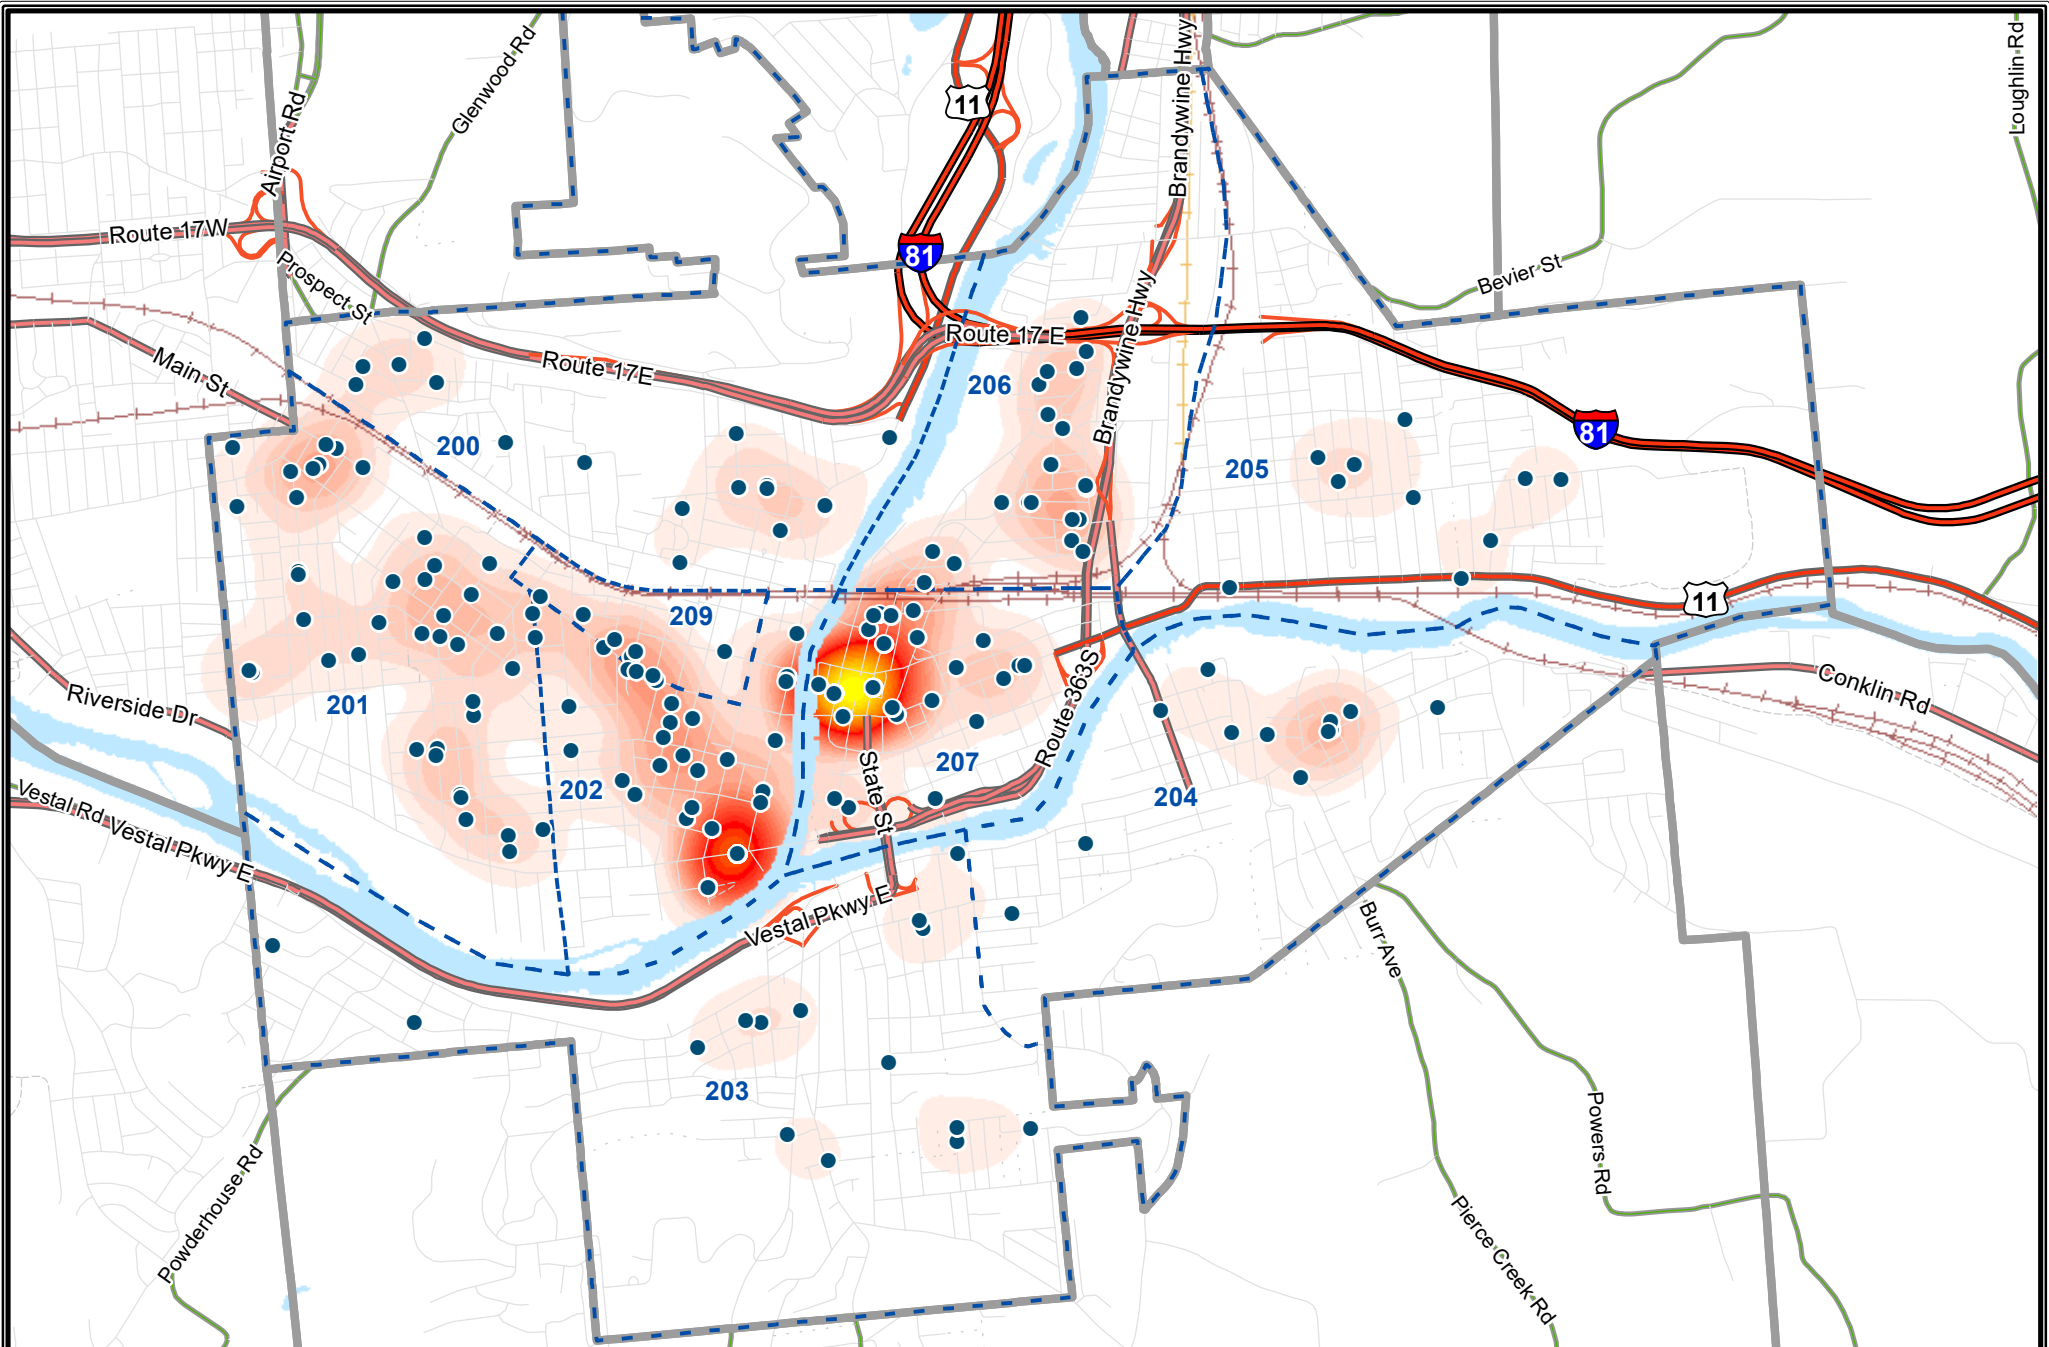

DISCLAIMER: Broome County does not guarantee the accuracy of the data presented. Information should be used for illustrative purposes only.

● Grand Larceny (196)

**Density of Grand Larceny**

Less More

### City of Binghamton Larceny

January 1st to December 31st, 2020

Broome County, New York

**GIS**

[www.bcgis.com](http://www.bcgis.com)

DISCLAIMER: Broome County does not guarantee the accuracy of the data presented. Information should be used for illustrative purposes only.

● Larceny (1207)

**Density of Larceny**

Less More

**City of Binghamton Larceny from MV**

January 1st to December 31st, 2020

Broome County, New York  
**GIS**  
[www.bcgis.com](http://www.bcgis.com)

DISCLAIMER: Broome County does not guarantee the accuracy of the data presented. Information should be used for illustrative purposes only.

● Larceny from MV (231)

**Density of Larceny from MV**

Less More

**City of Binghamton Murder**

January 1st to December 31st, 2020

Broome County, New York  
**GIS**  
[www.bcgis.com](http://www.bcgis.com)

DISCLAIMER: Broome County does not guarantee the accuracy of the data presented. Information should be used for illustrative purposes only.