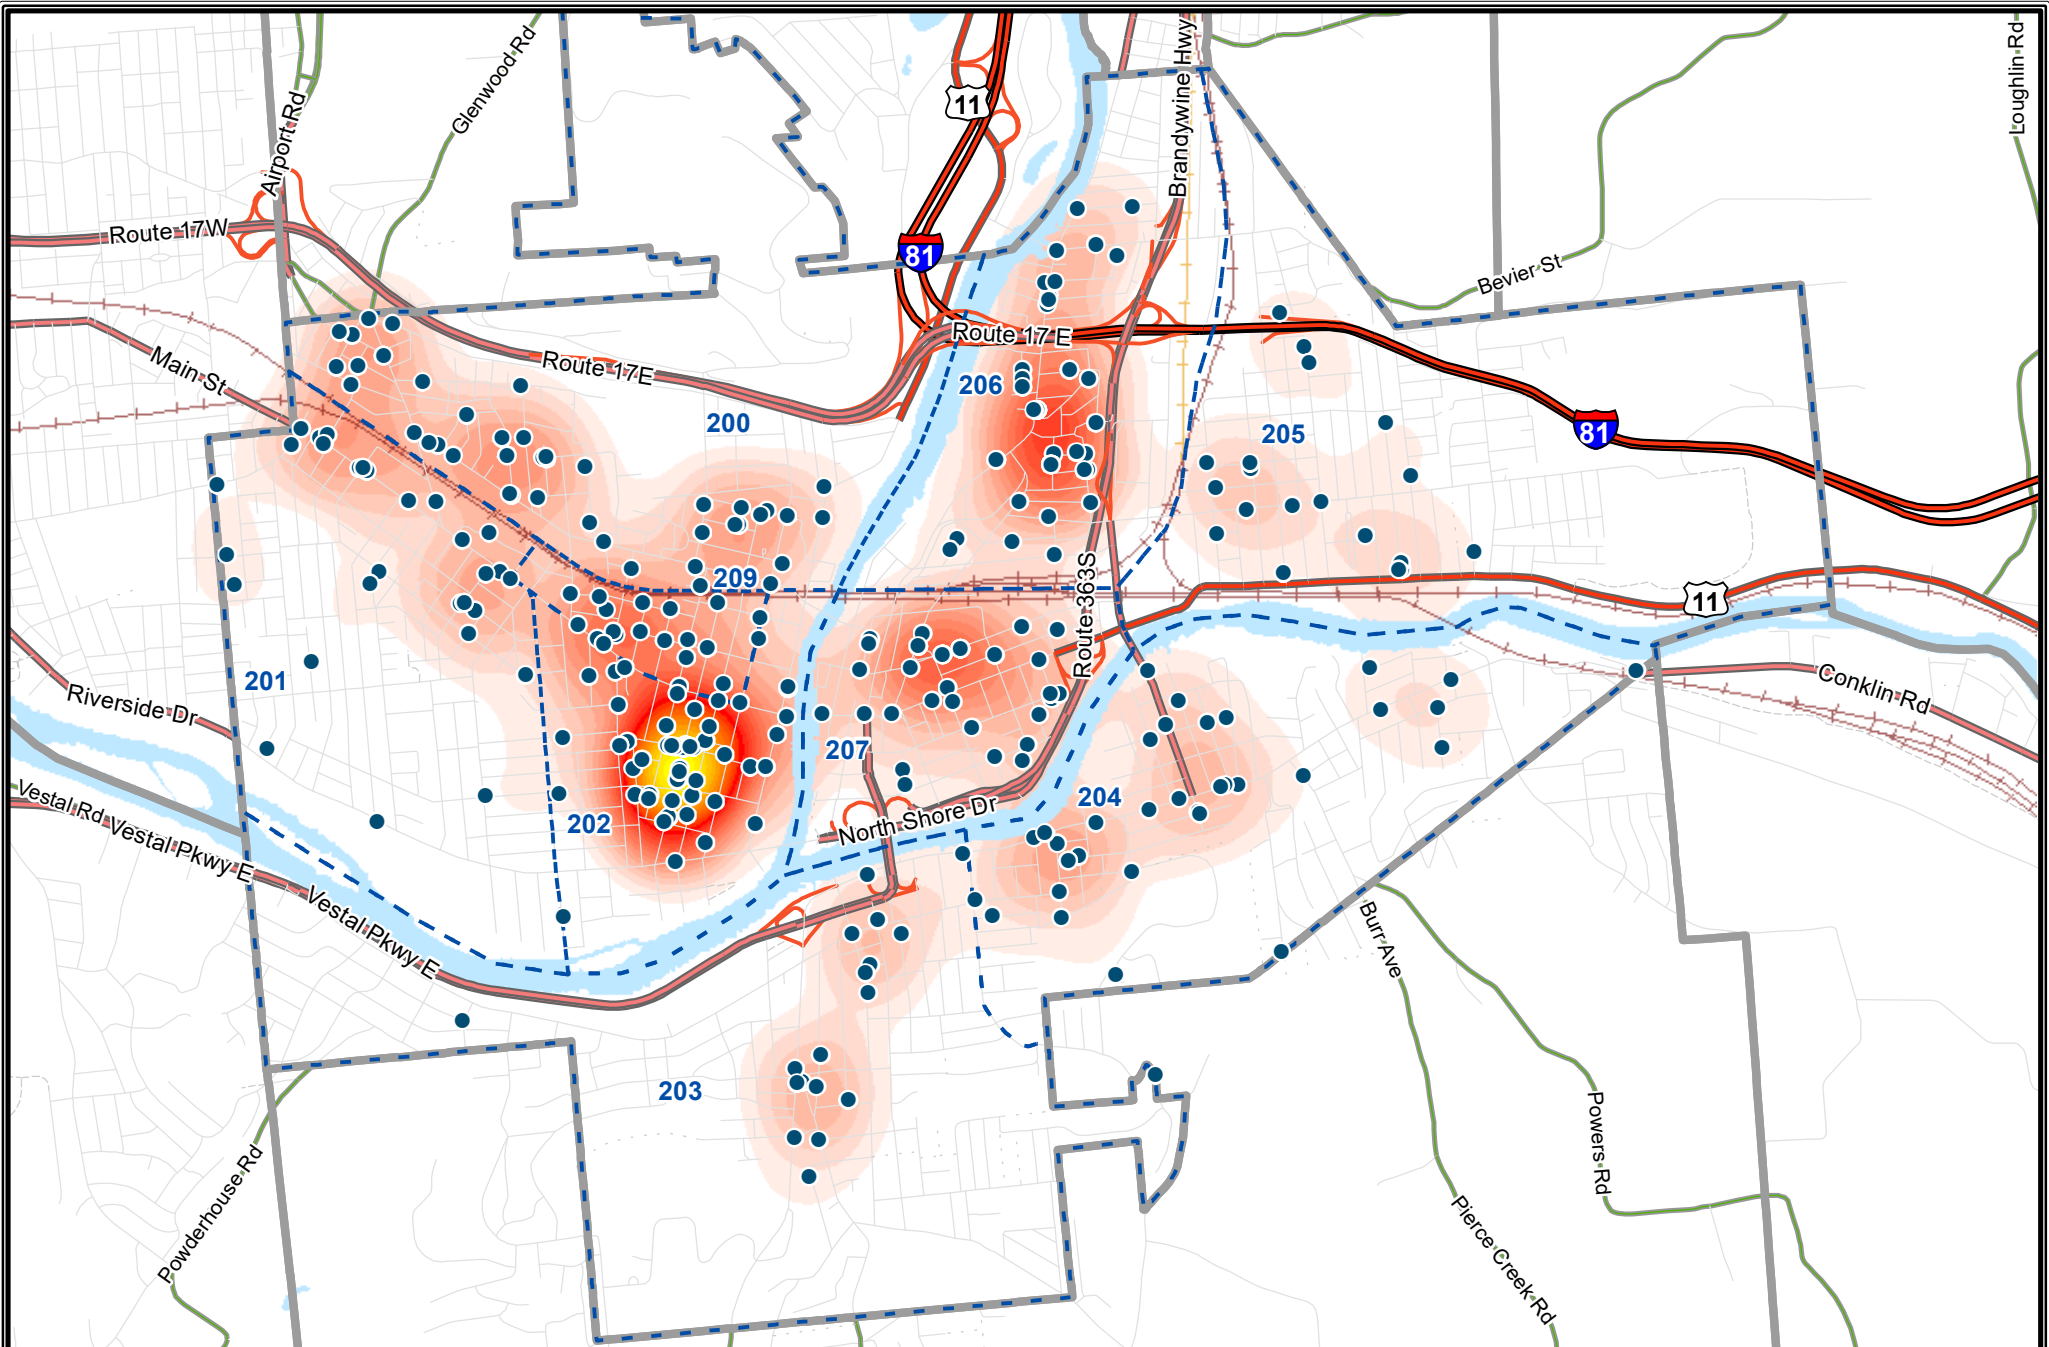

### City of Binghamton All Larceny

January 1st to December 31st, 2020

Broome County, New York

**GIS**

[www.bcgis.com](http://www.bcgis.com)

DISCLAIMER: Broome County does not guarantee the accuracy of the data presented. Information should be used for illustrative purposes only.

- Larceny (1207)
- Grand Larceny (196)

**Density of All Larceny**

Less More

### City of Binghamton Assaults

January 1st to December 31st, 2020

Broome County, New York

**GIS**

[www.bcgis.com](http://www.bcgis.com)

DISCLAIMER: Broome County does not guarantee the accuracy of the data presented. Information should be used for illustrative purposes only.

● Assaults (109)

**Density of Assaults**

Less More