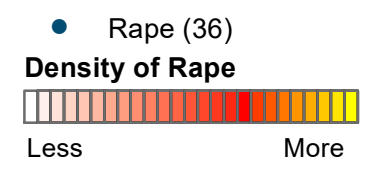

**City of Binghamton Rape**

January 1st to December 31st, 2020

Broome County, New York  
**GIS**  
[www.bcgis.com](http://www.bcgis.com)

DISCLAIMER: Broome County does not guarantee the accuracy of the data presented. Information should be used for illustrative purposes only.