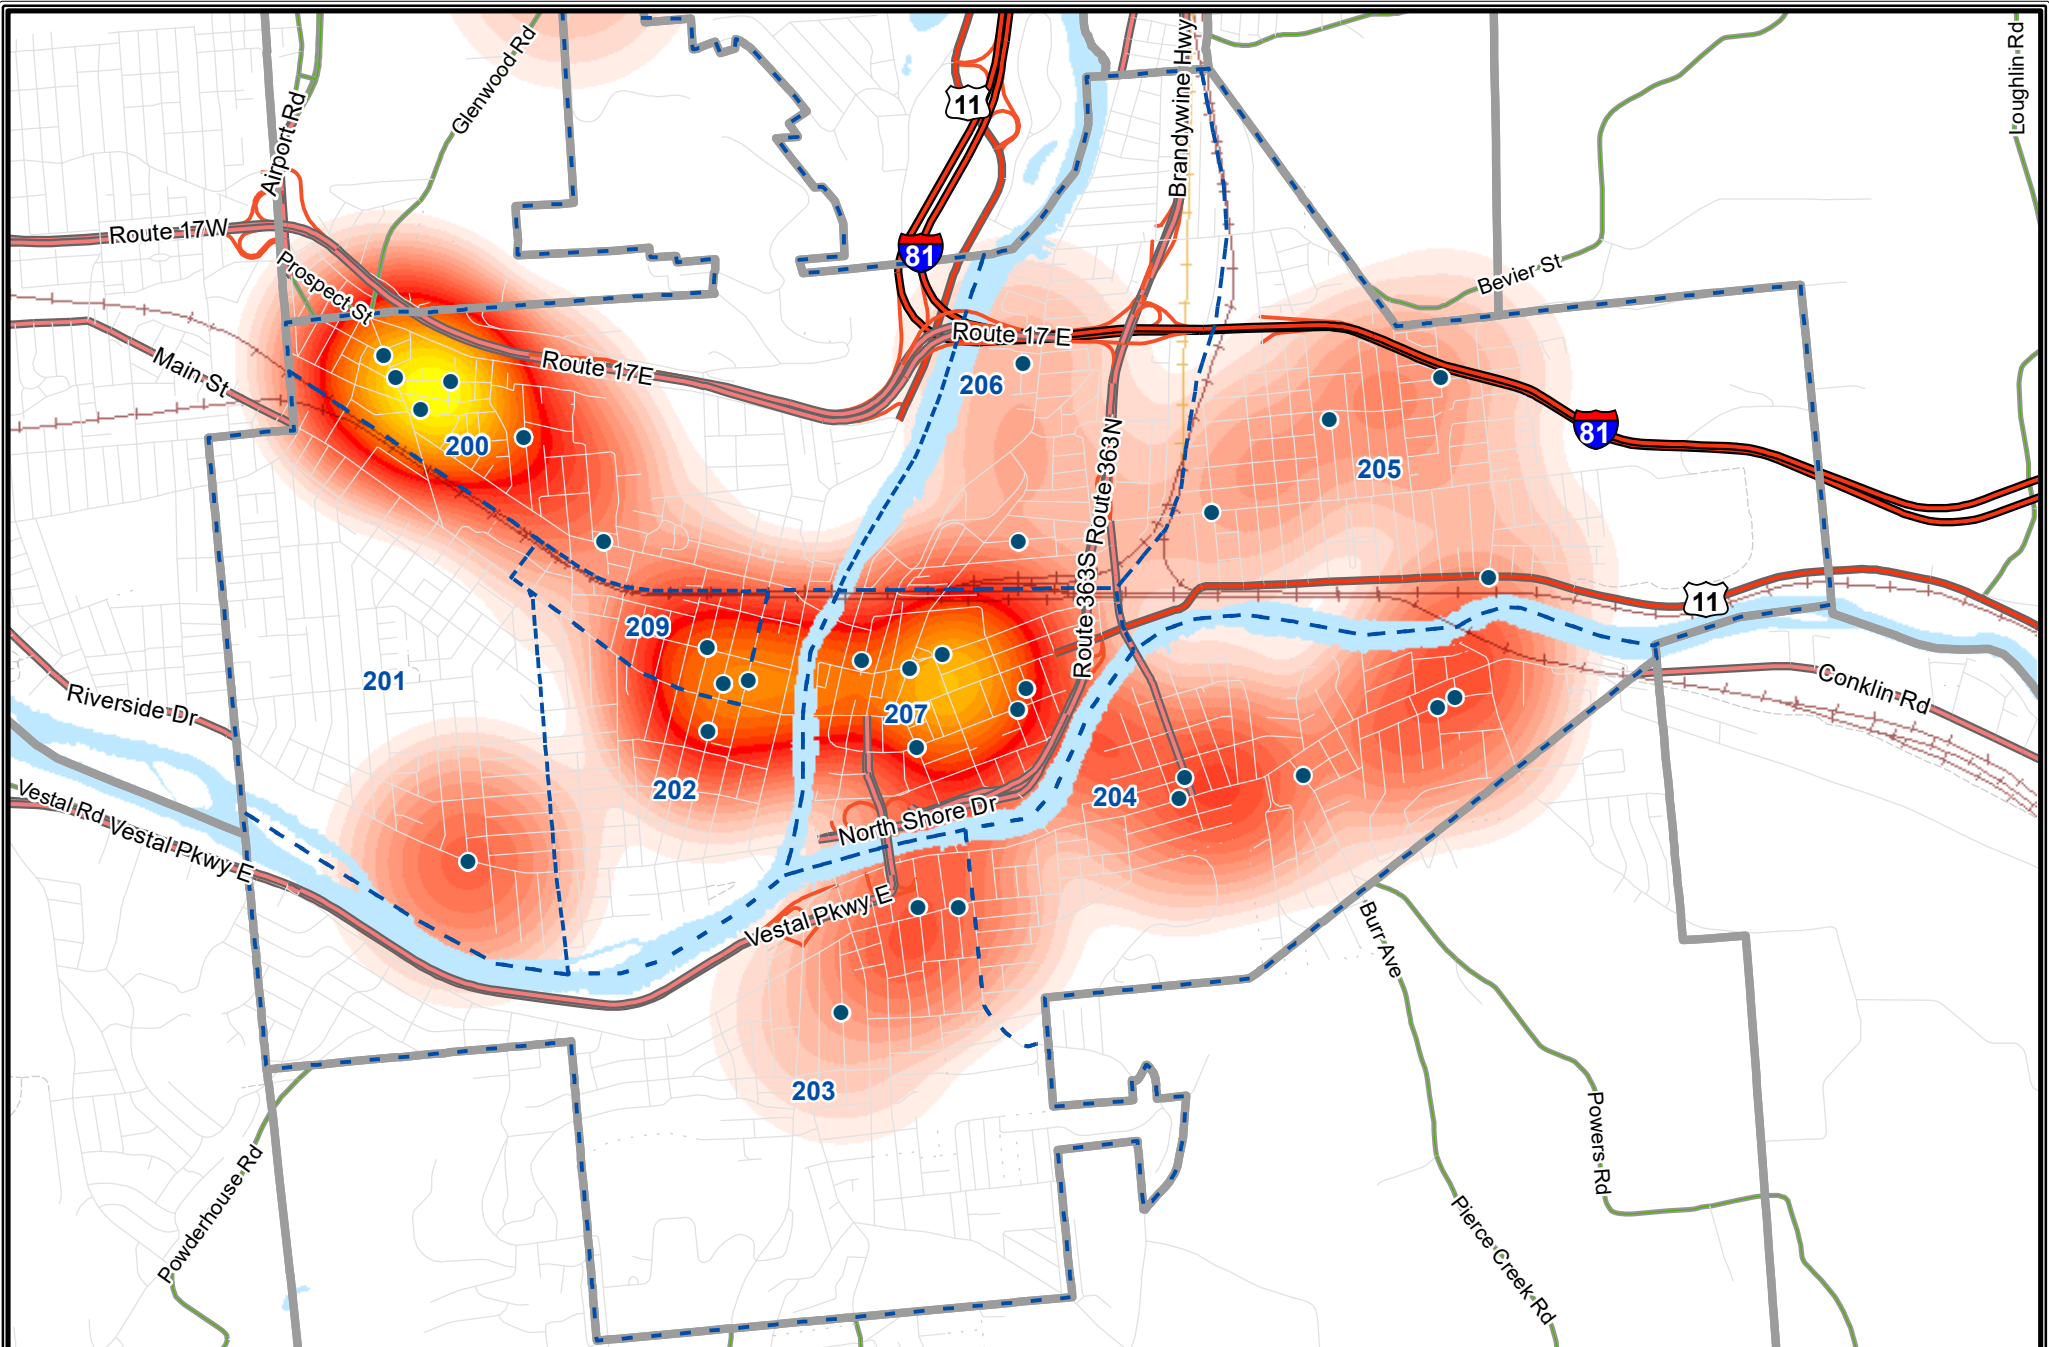

● Larceny (1207)

**Density of Larceny**

Less More

**City of Binghamton Larceny from MV**

January 1st to December 31st, 2020

Broome County, New York  
**GIS**  
[www.bcgis.com](http://www.bcgis.com)

DISCLAIMER: Broome County does not guarantee the accuracy of the data presented. Information should be used for illustrative purposes only.

● Larceny from MV (231)

**Density of Larceny from MV**

Less More

**City of Binghamton Murder**

January 1st to December 31st, 2020

Broome County, New York  
**GIS**  
[www.bcgis.com](http://www.bcgis.com)

DISCLAIMER: Broome County does not guarantee the accuracy of the data presented. Information should be used for illustrative purposes only.

**City of Binghamton Rape**

January 1st to December 31st, 2020

Broome County, New York  
**GIS**  
[www.bcgis.com](http://www.bcgis.com)

DISCLAIMER: Broome County does not guarantee the accuracy of the data presented. Information should be used for illustrative purposes only.