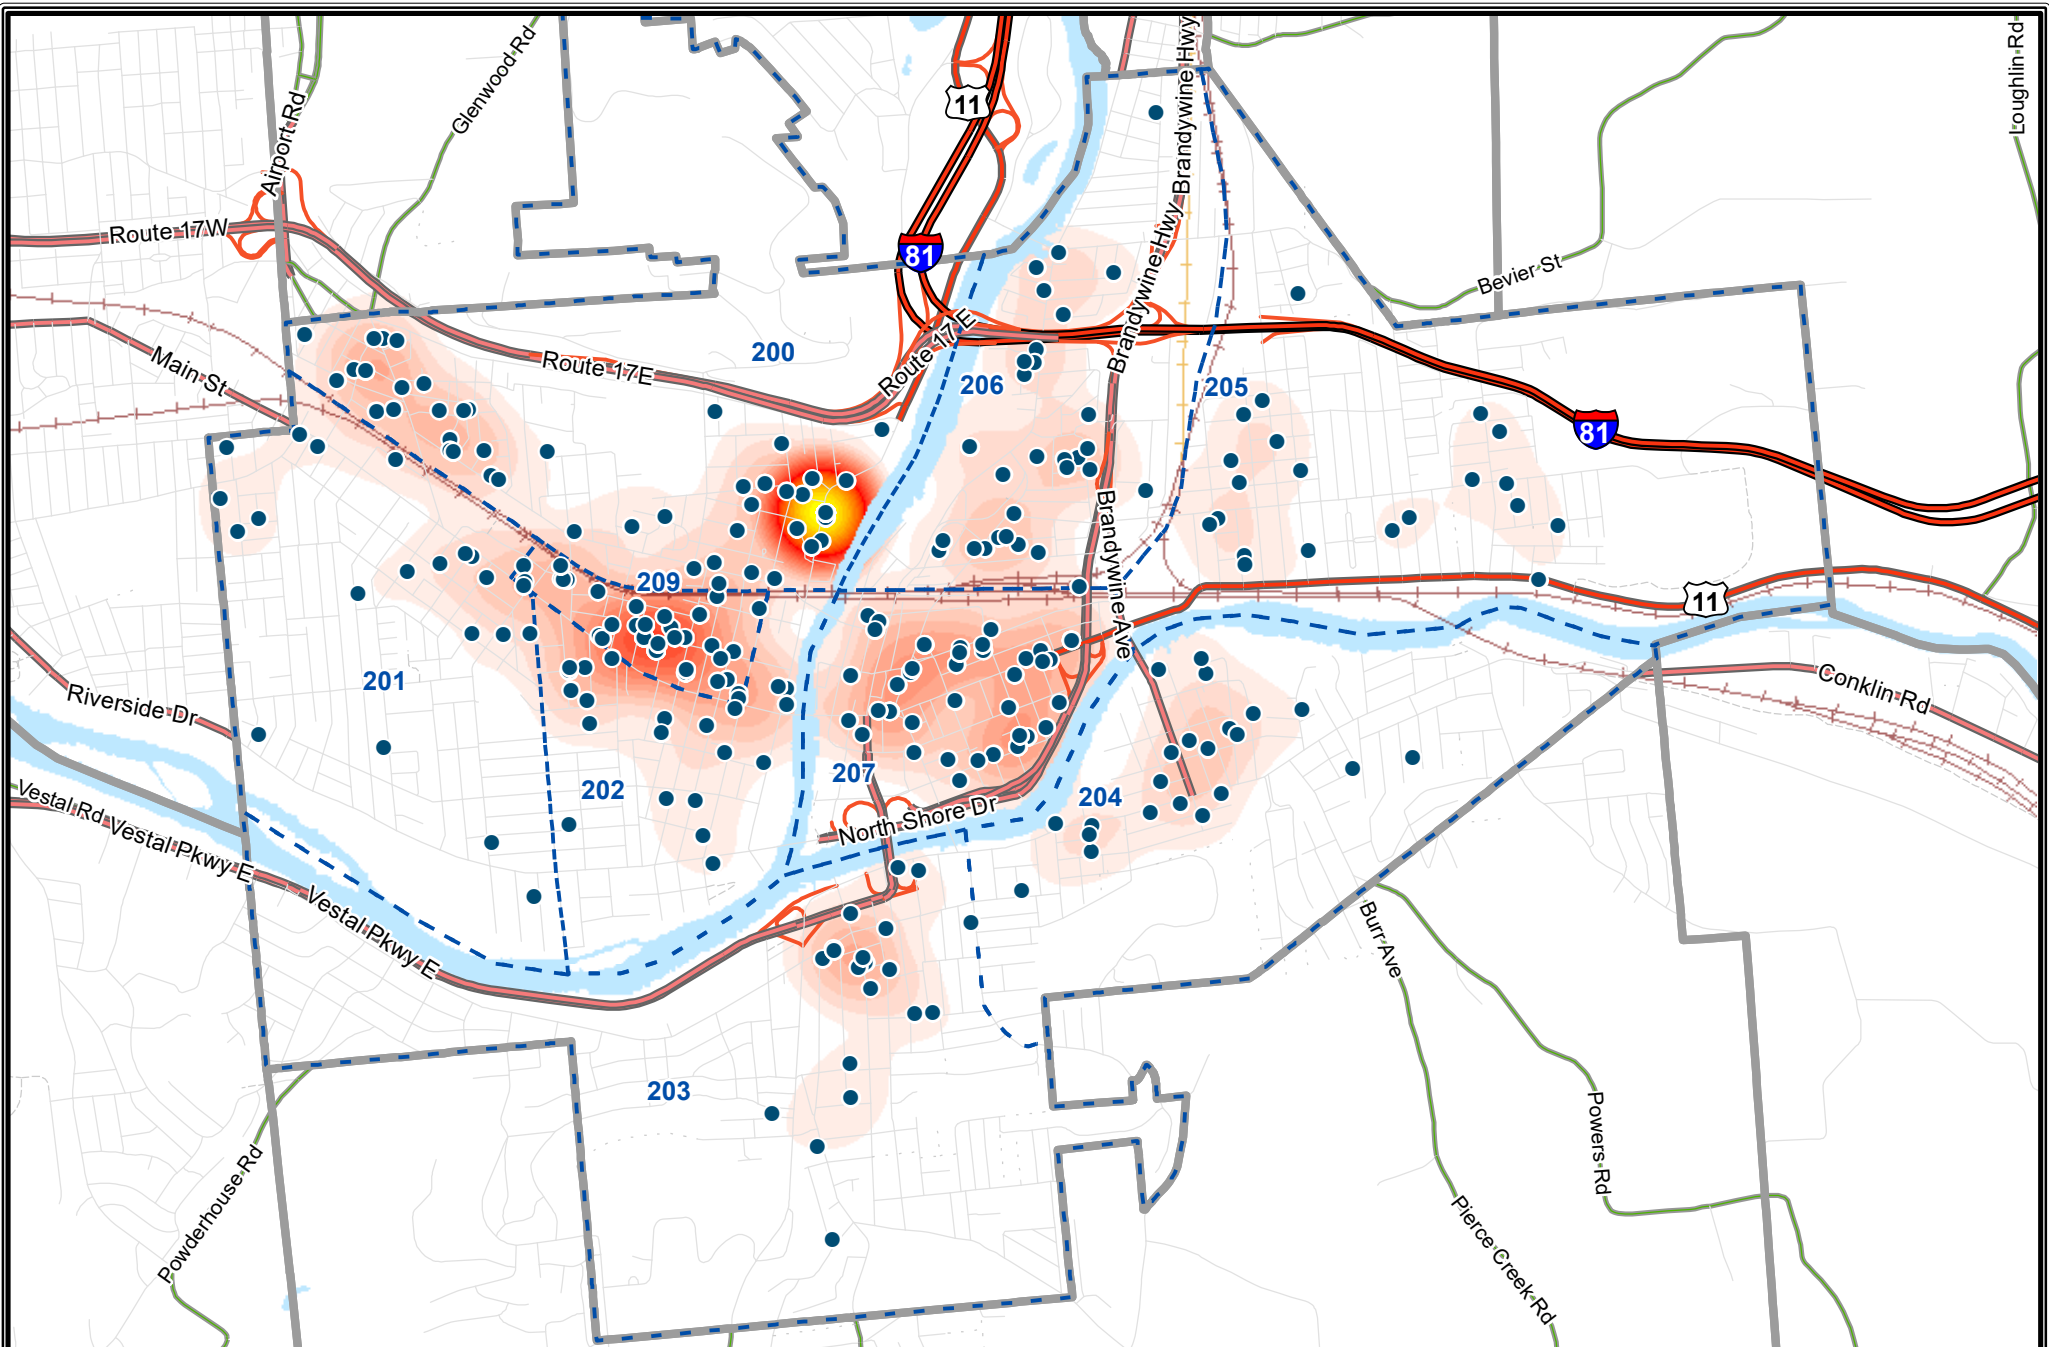

**City of Binghamton UCR Aggravated Assaults**

January 1st to December 31st, 2021

Broome County, New York  
**GIS**  
[www.bcgis.com](http://www.bcgis.com)

DISCLAIMER: Broome County does not guarantee the accuracy of the data presented. Information should be used for illustrative purposes only.

- Agg. Assaults (250)
- GIVE VIII Target Area 1 (50)
- GIVE VIII Target Area 2 (33)

**Density of UCR Agg. Assaults**

Less More

**City of Binghamton UCR Burglary**

January 1st to December 31st, 2021

Broome County, New York  
**GIS**  
[www.bcgis.com](http://www.bcgis.com)

• Larceny (1165)  
**Density of Larceny**  
  
 Less More

**City of Binghamton Larceny from MV**

January 1st to December 31st, 2021

Broome County, New York  
**GIS**  
[www.bcgis.com](http://www.bcgis.com)

● MV Theft (63)  
**Density of MV Theft**  
  
 Less More

**City of Binghamton UCR Rape**

January 1st to December 31st, 2021

Broome County, New York

**GIS**

[www.bcgis.com](http://www.bcgis.com)

DISCLAIMER: Broome County does not guarantee the accuracy of the data presented. Information should be used for illustrative purposes only.