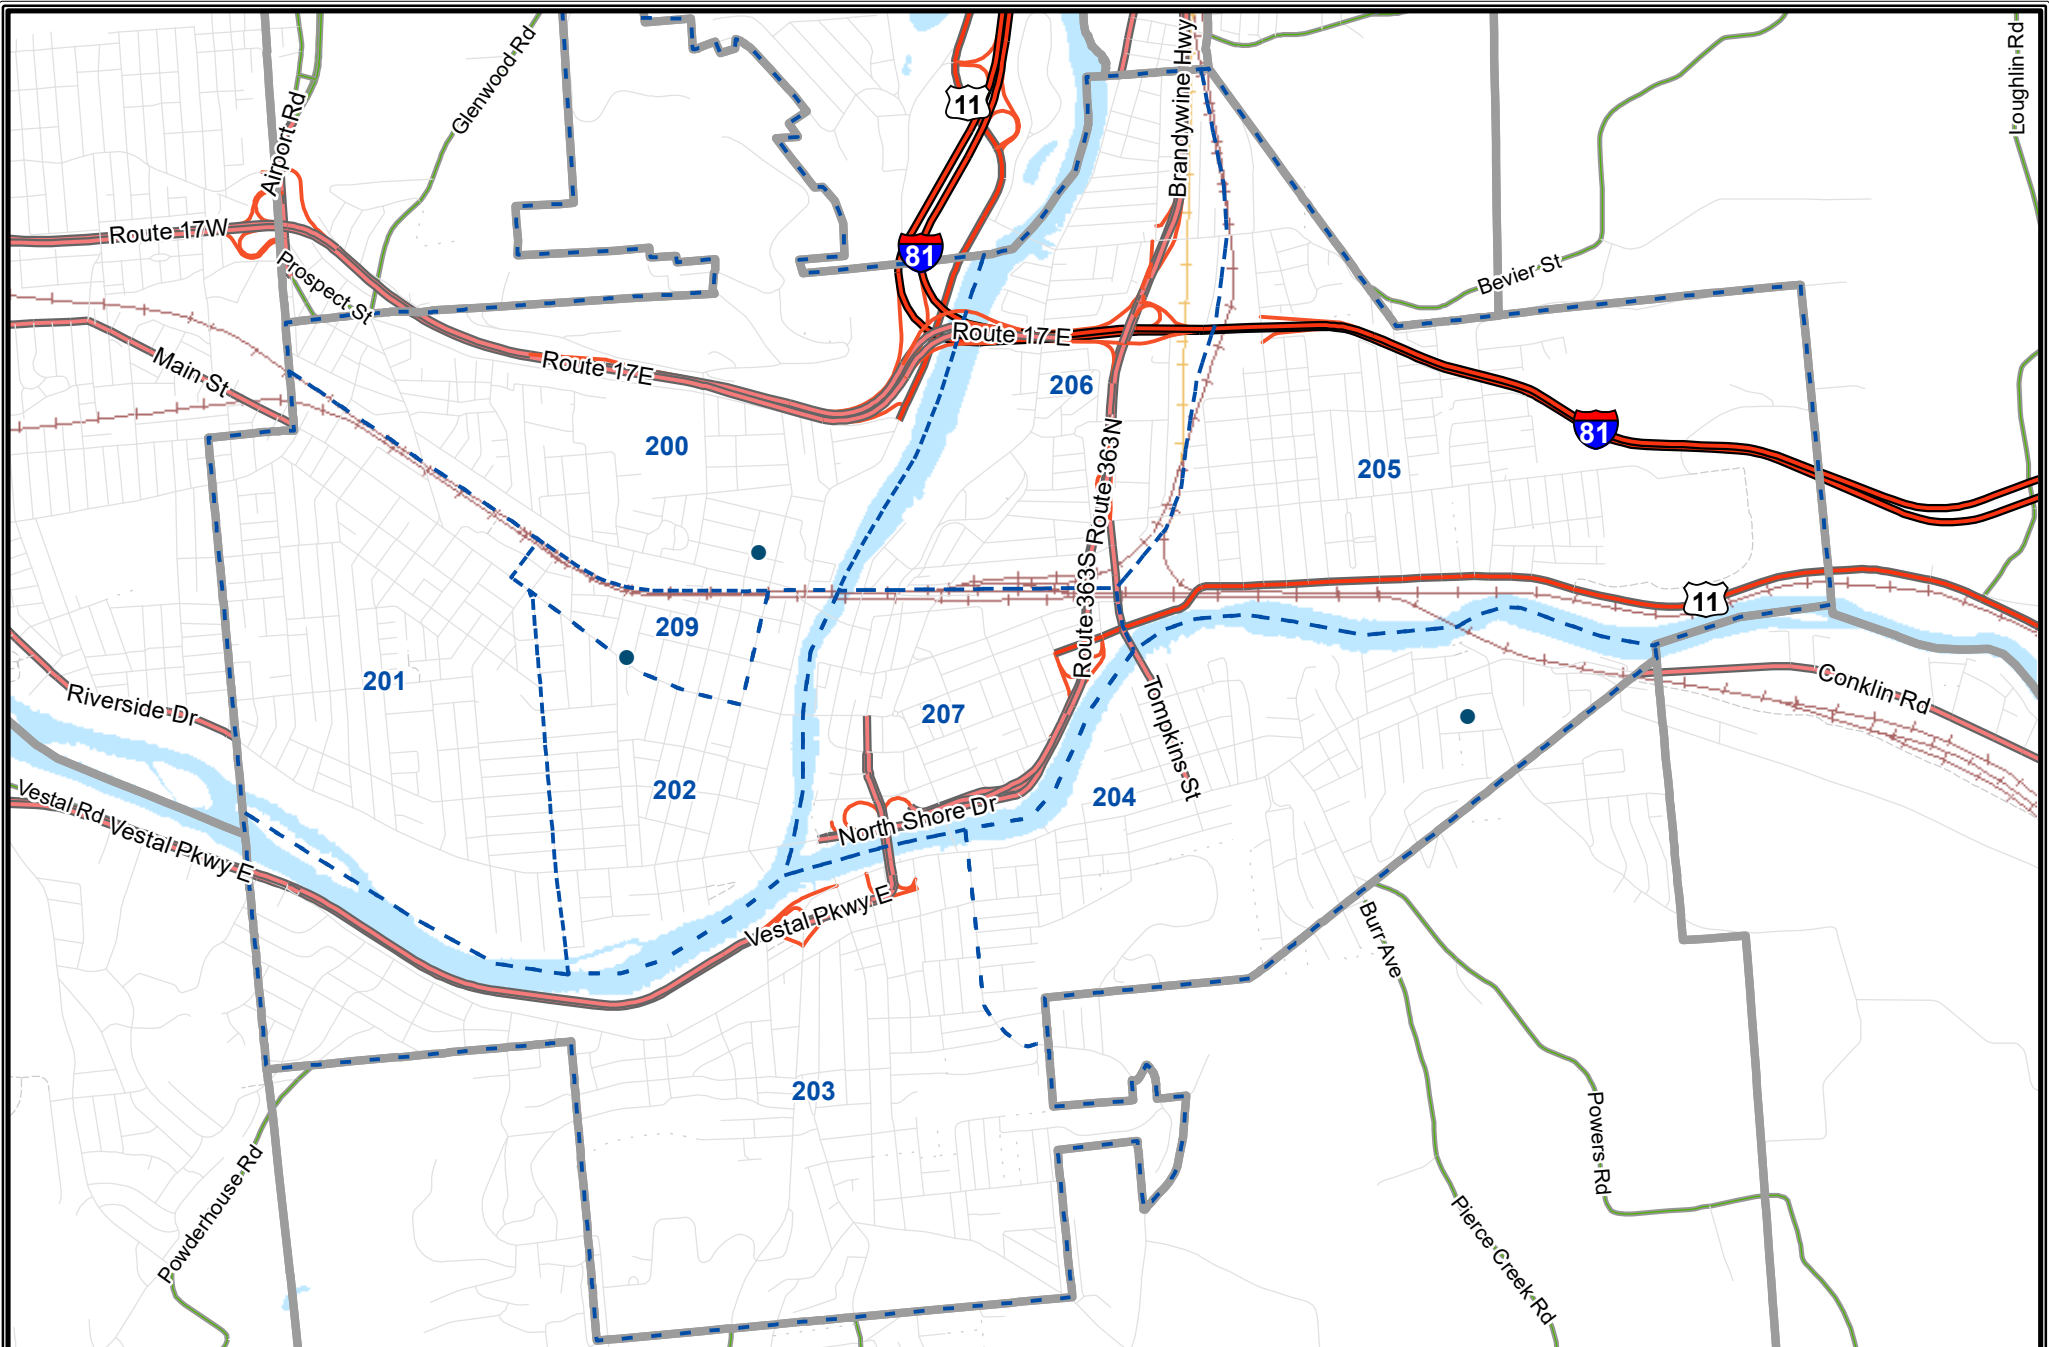

• Larceny (1165)  
**Density of Larceny**  
  
 Less More

**City of Binghamton Larceny from MV**

January 1st to December 31st, 2021

Broome County, New York  
**GIS**  
[www.bcgis.com](http://www.bcgis.com)

DISCLAIMER: Broome County does not guarantee the accuracy of the data presented. Information should be used for illustrative purposes only.

● Larceny from MV (122)  
**Density of Larceny from MV**  
  
 Less More