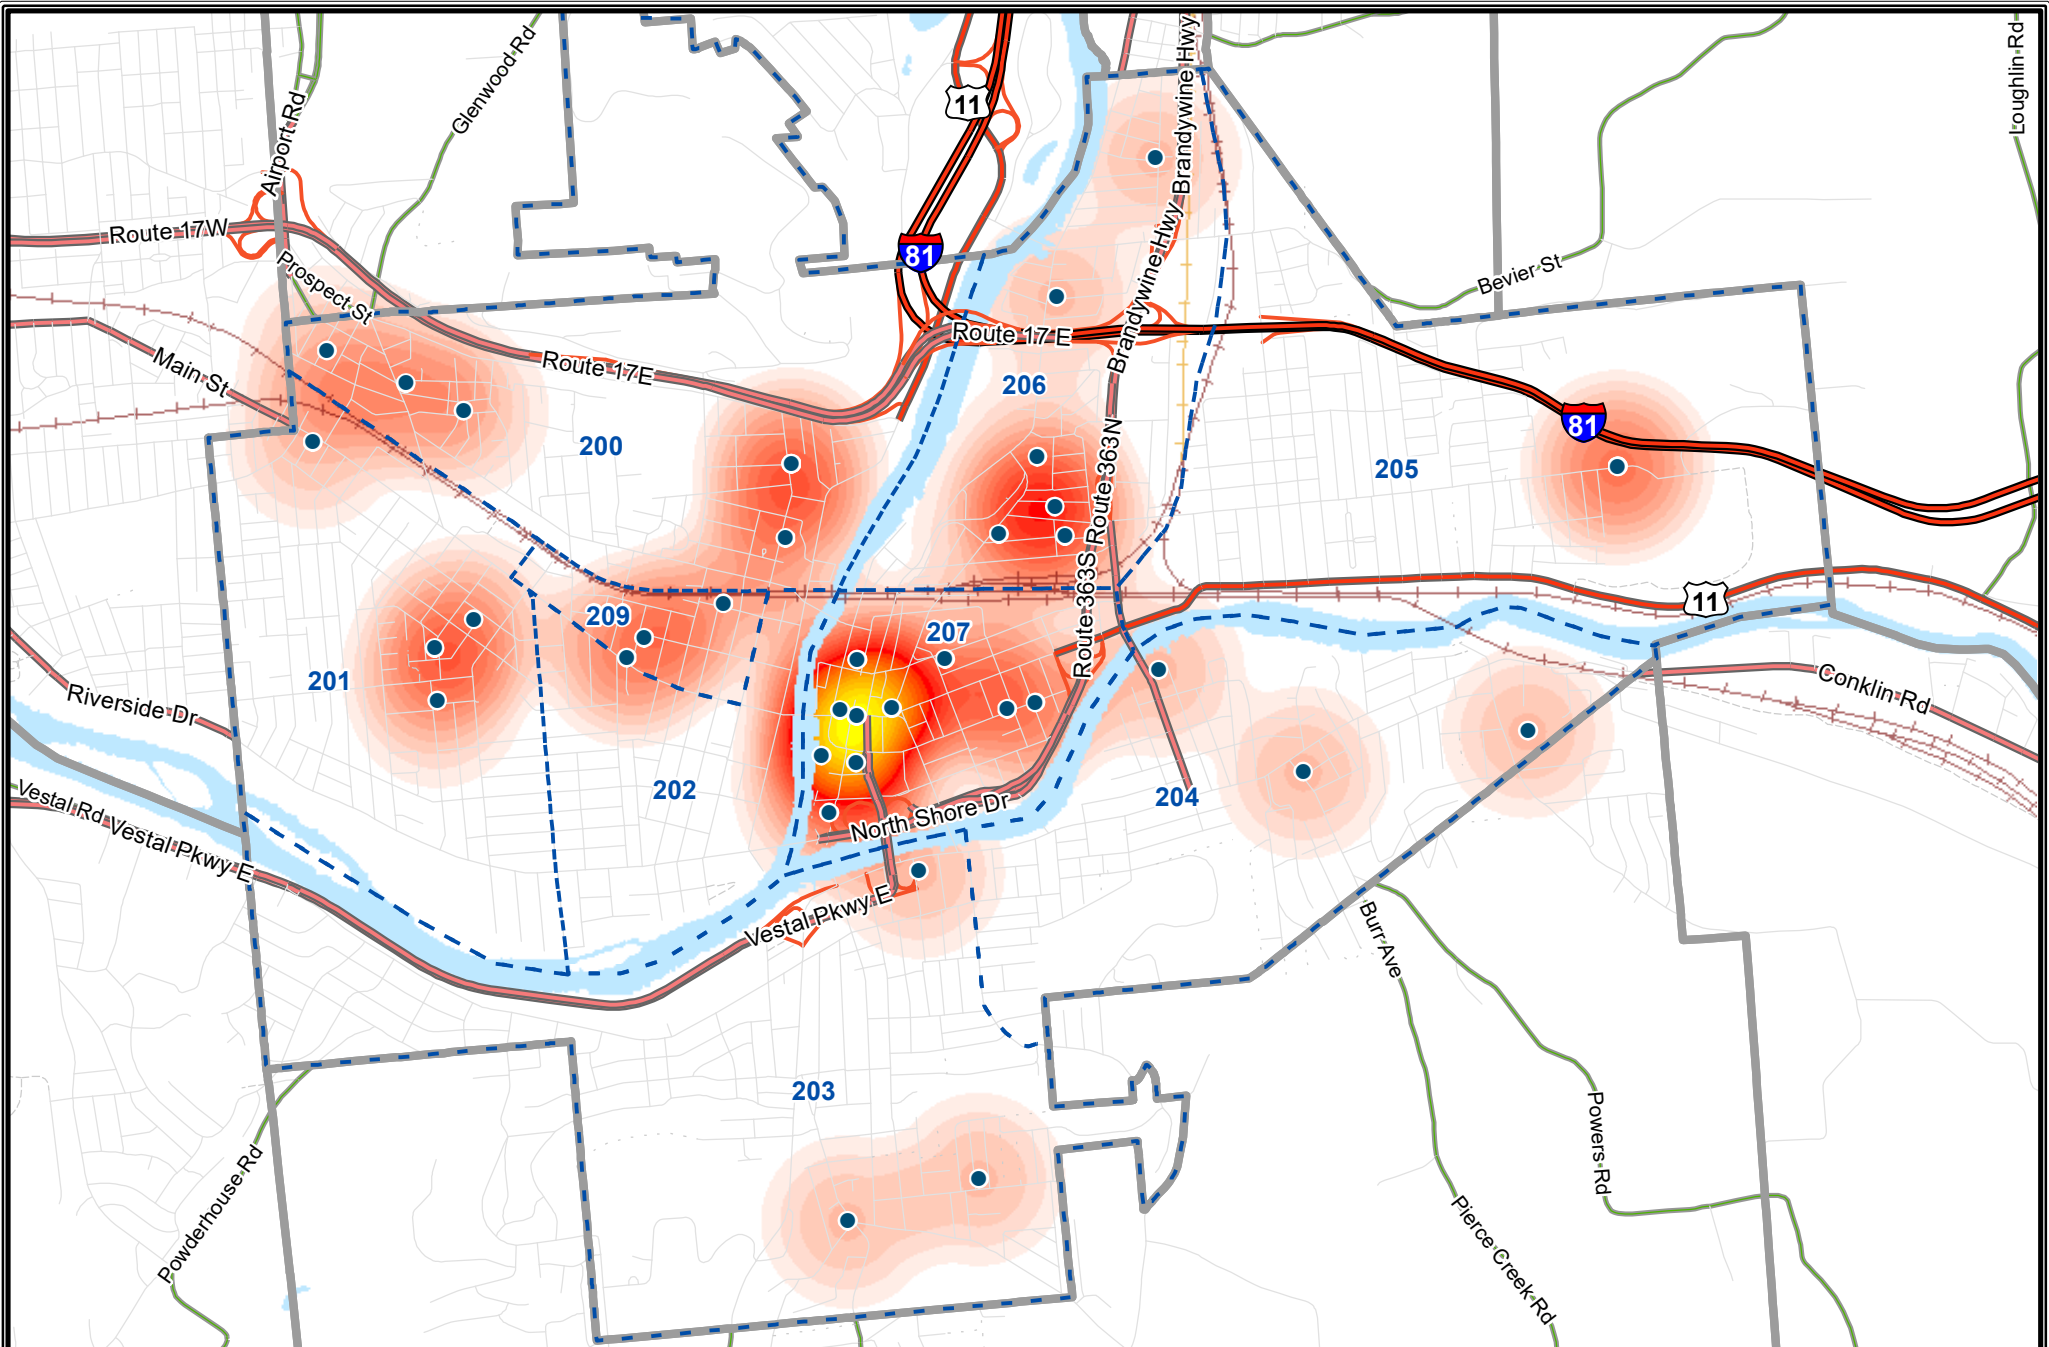

**City of Binghamton UCR Murder**

January 1st to December 31st, 2021

DISCLAIMER: Broome County does not guarantee the accuracy of the data presented. Information should be used for illustrative purposes only.

**City of Binghamton UCR MV Theft**

January 1st to December 31st, 2021

Broome County, New York  
**GIS**  
[www.bcgis.com](http://www.bcgis.com)

DISCLAIMER: Broome County does not guarantee the accuracy of the data presented. Information should be used for illustrative purposes only.

● MV Theft (63)  
**Density of MV Theft**  
  
 Less More

**City of Binghamton UCR Rape**

January 1st to December 31st, 2021

Broome County, New York

**GIS**

[www.bcgis.com](http://www.bcgis.com)

DISCLAIMER: Broome County does not guarantee the accuracy of the data presented. Information should be used for illustrative purposes only.

● Rape (39)

**Density of Rape**

Less More

**City of Binghamton UCR Robbery**

January 1st to December 31st, 2021

Broome County, New York  
**GIS**  
[www.bcgis.com](http://www.bcgis.com)

DISCLAIMER: Broome County does not guarantee the accuracy of the data presented. Information should be used for illustrative purposes only.