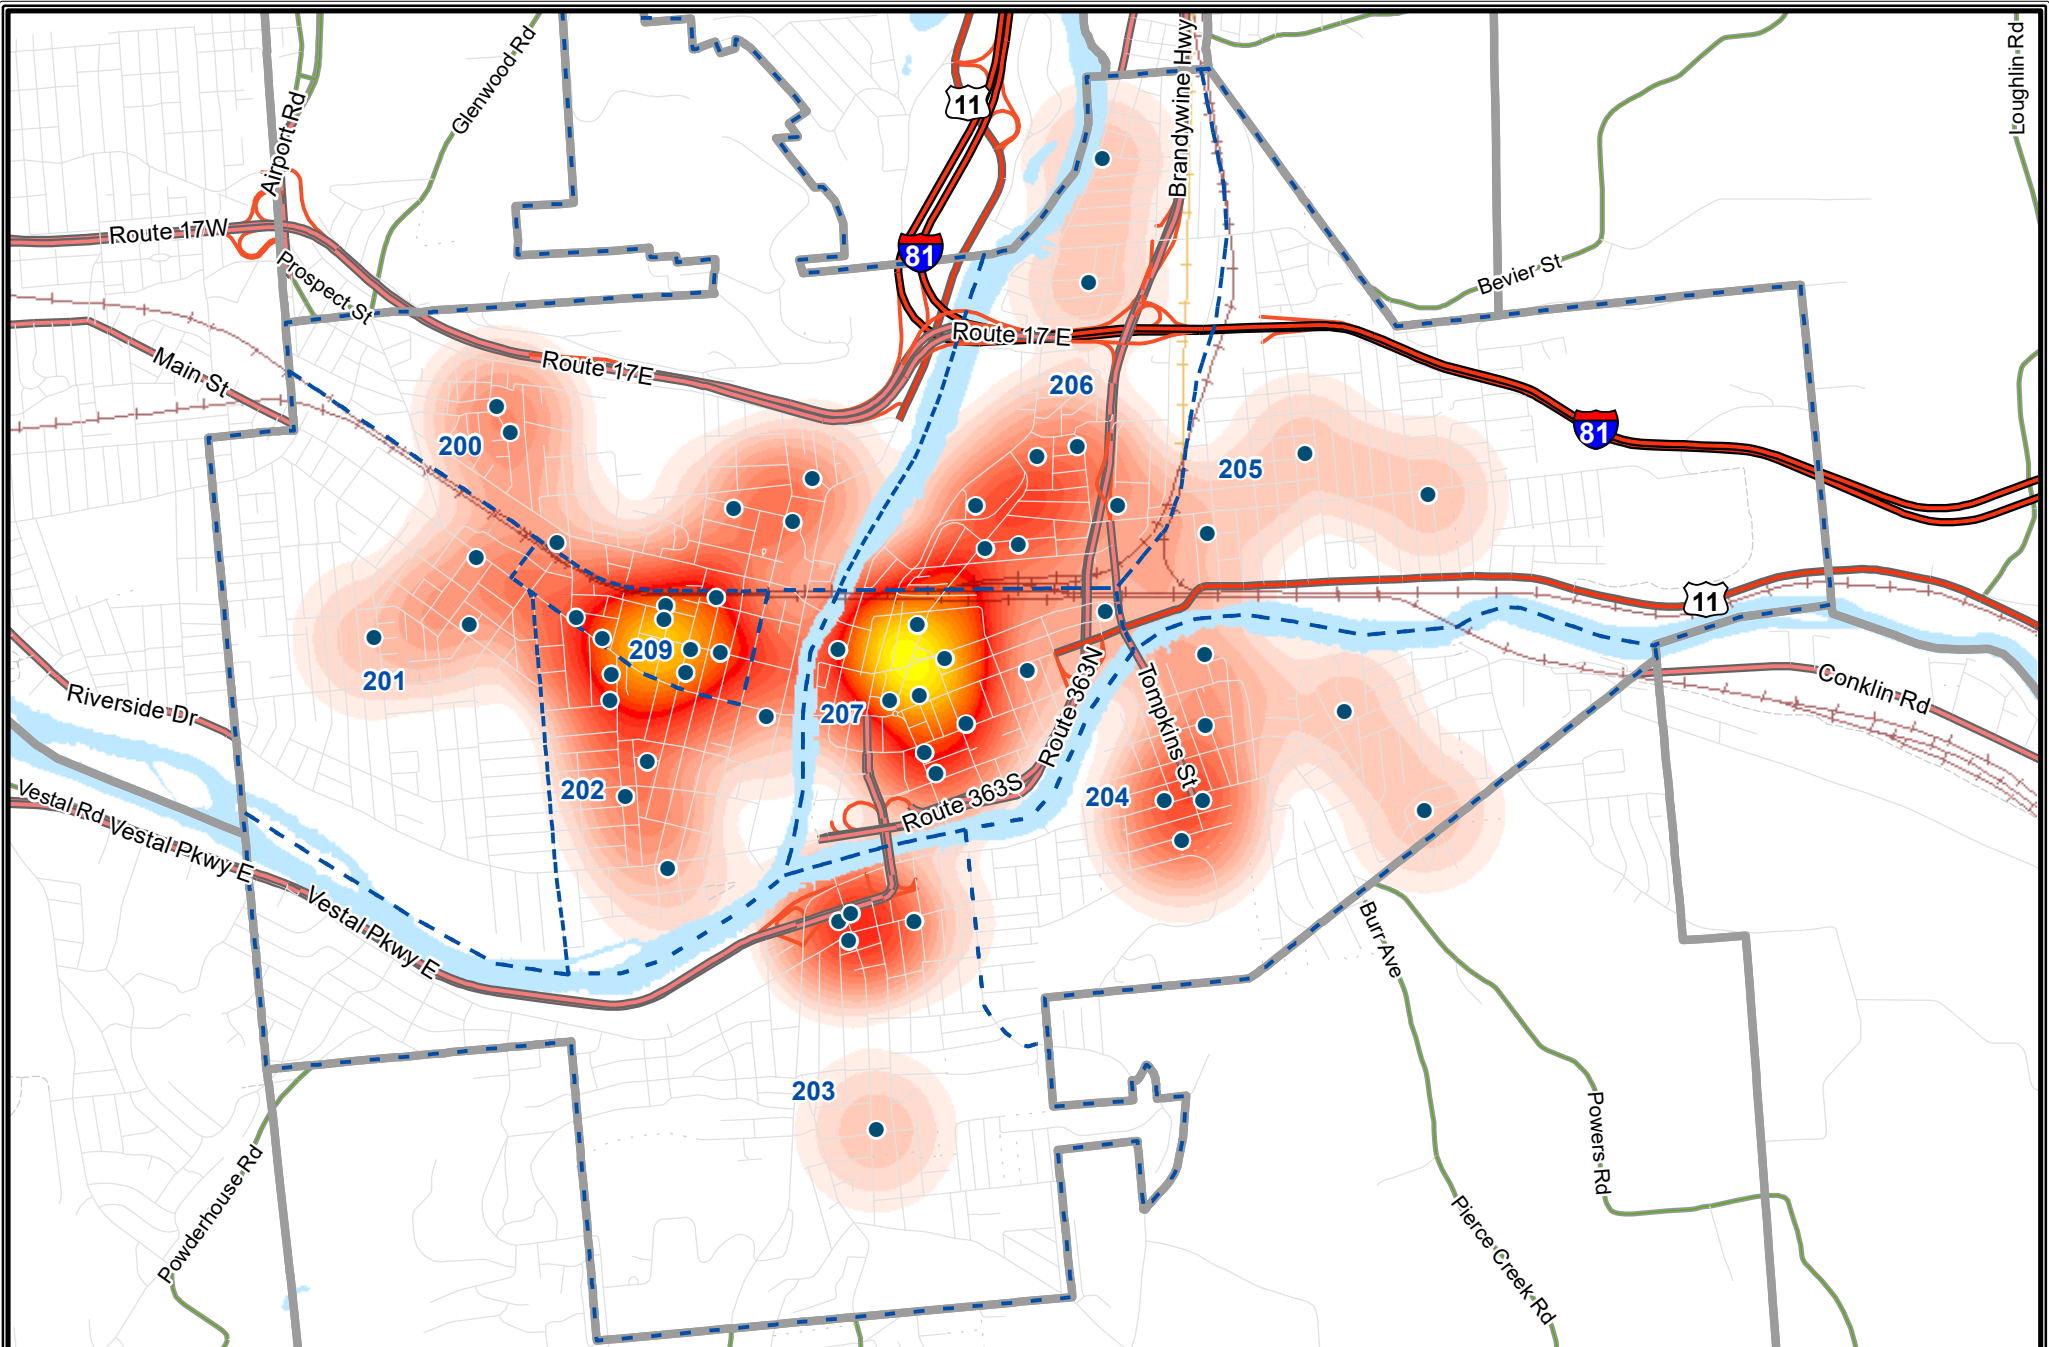

• Larceny (1165)  
**Density of Larceny**  
  
 Less More

**City of Binghamton Larceny from MV**

January 1st to December 31st, 2021

Broome County, New York  
**GIS**  
[www.bcgis.com](http://www.bcgis.com)

DISCLAIMER: Broome County does not guarantee the accuracy of the data presented. Information should be used for illustrative purposes only.

● Larceny from MV (122)  
**Density of Larceny from MV**  
  
 Less More

**City of Binghamton UCR Murder**

January 1st to December 31st, 2021

DISCLAIMER: Broome County does not guarantee the accuracy of the data presented. Information should be used for illustrative purposes only.

● MV Theft (63)  
**Density of MV Theft**  
  
 Less More

**City of Binghamton UCR Rape**

January 1st to December 31st, 2021

Broome County, New York

**GIS**

[www.bcgis.com](http://www.bcgis.com)

DISCLAIMER: Broome County does not guarantee the accuracy of the data presented. Information should be used for illustrative purposes only.