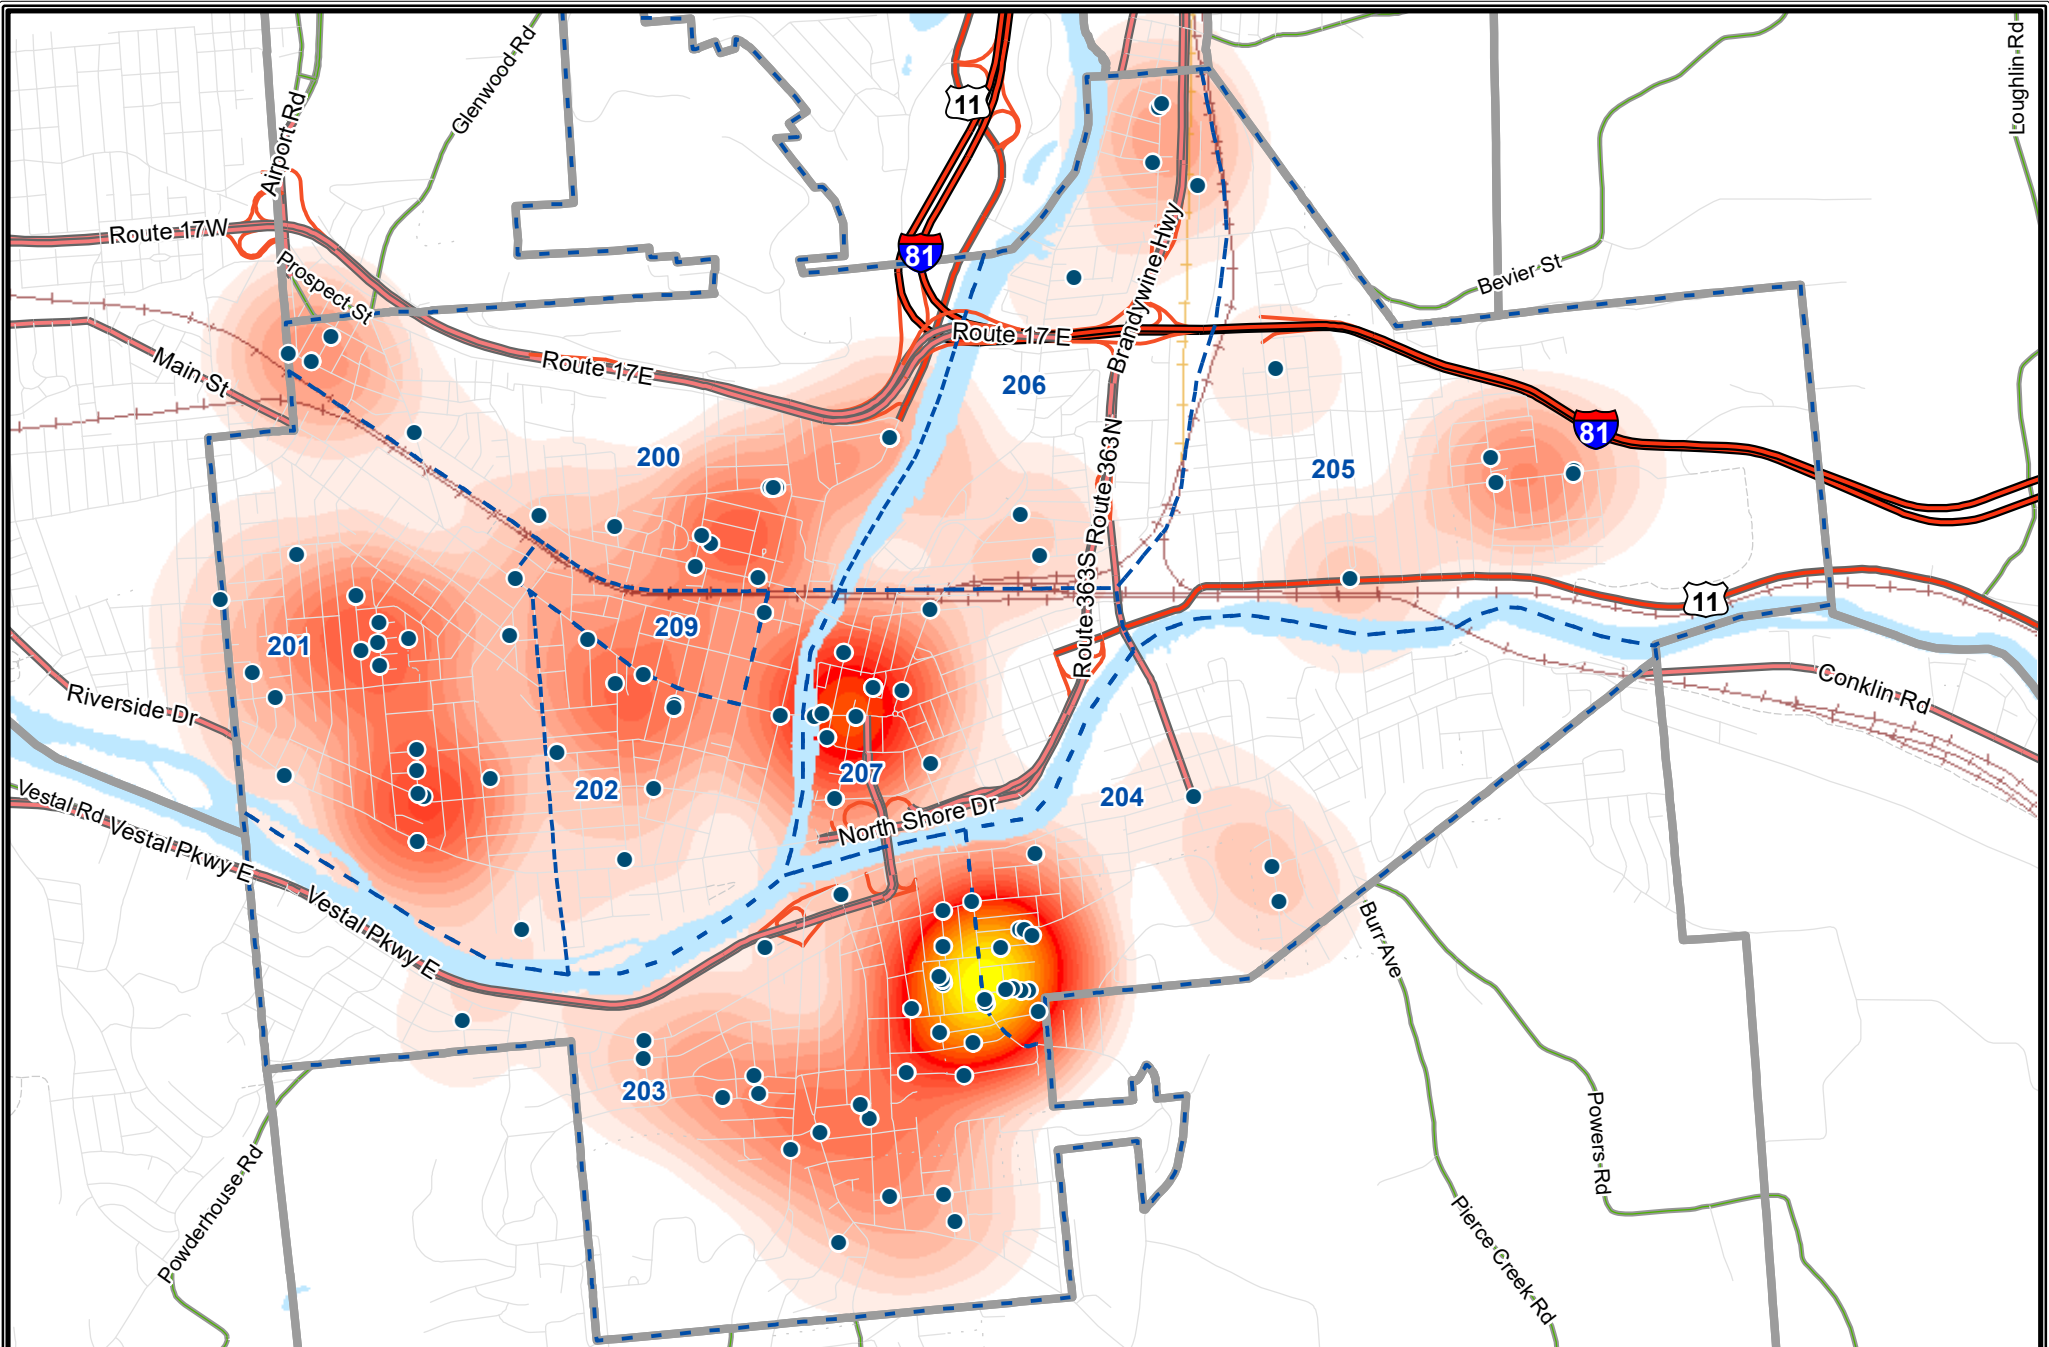

DISCLAIMER: Broome County does not guarantee the accuracy of the data presented. Information should be used for illustrative purposes only.

● Burglary (322)  
**Density of Burglaries**  
  
 Less More

**City of Binghamton UCR Larceny**

January 1st to December 31st, 2021

Broome County, New York  
**GIS**  
[www.bcgis.com](http://www.bcgis.com)

DISCLAIMER: Broome County does not guarantee the accuracy of the data presented. Information should be used for illustrative purposes only.

• Larceny (1165)  
**Density of Larceny**  
  
 Less More

**City of Binghamton Larceny from MV**

January 1st to December 31st, 2021

Broome County, New York  
**GIS**  
[www.bcgis.com](http://www.bcgis.com)

DISCLAIMER: Broome County does not guarantee the accuracy of the data presented. Information should be used for illustrative purposes only.

● Larceny from MV (122)  
**Density of Larceny from MV**  
  
 Less More