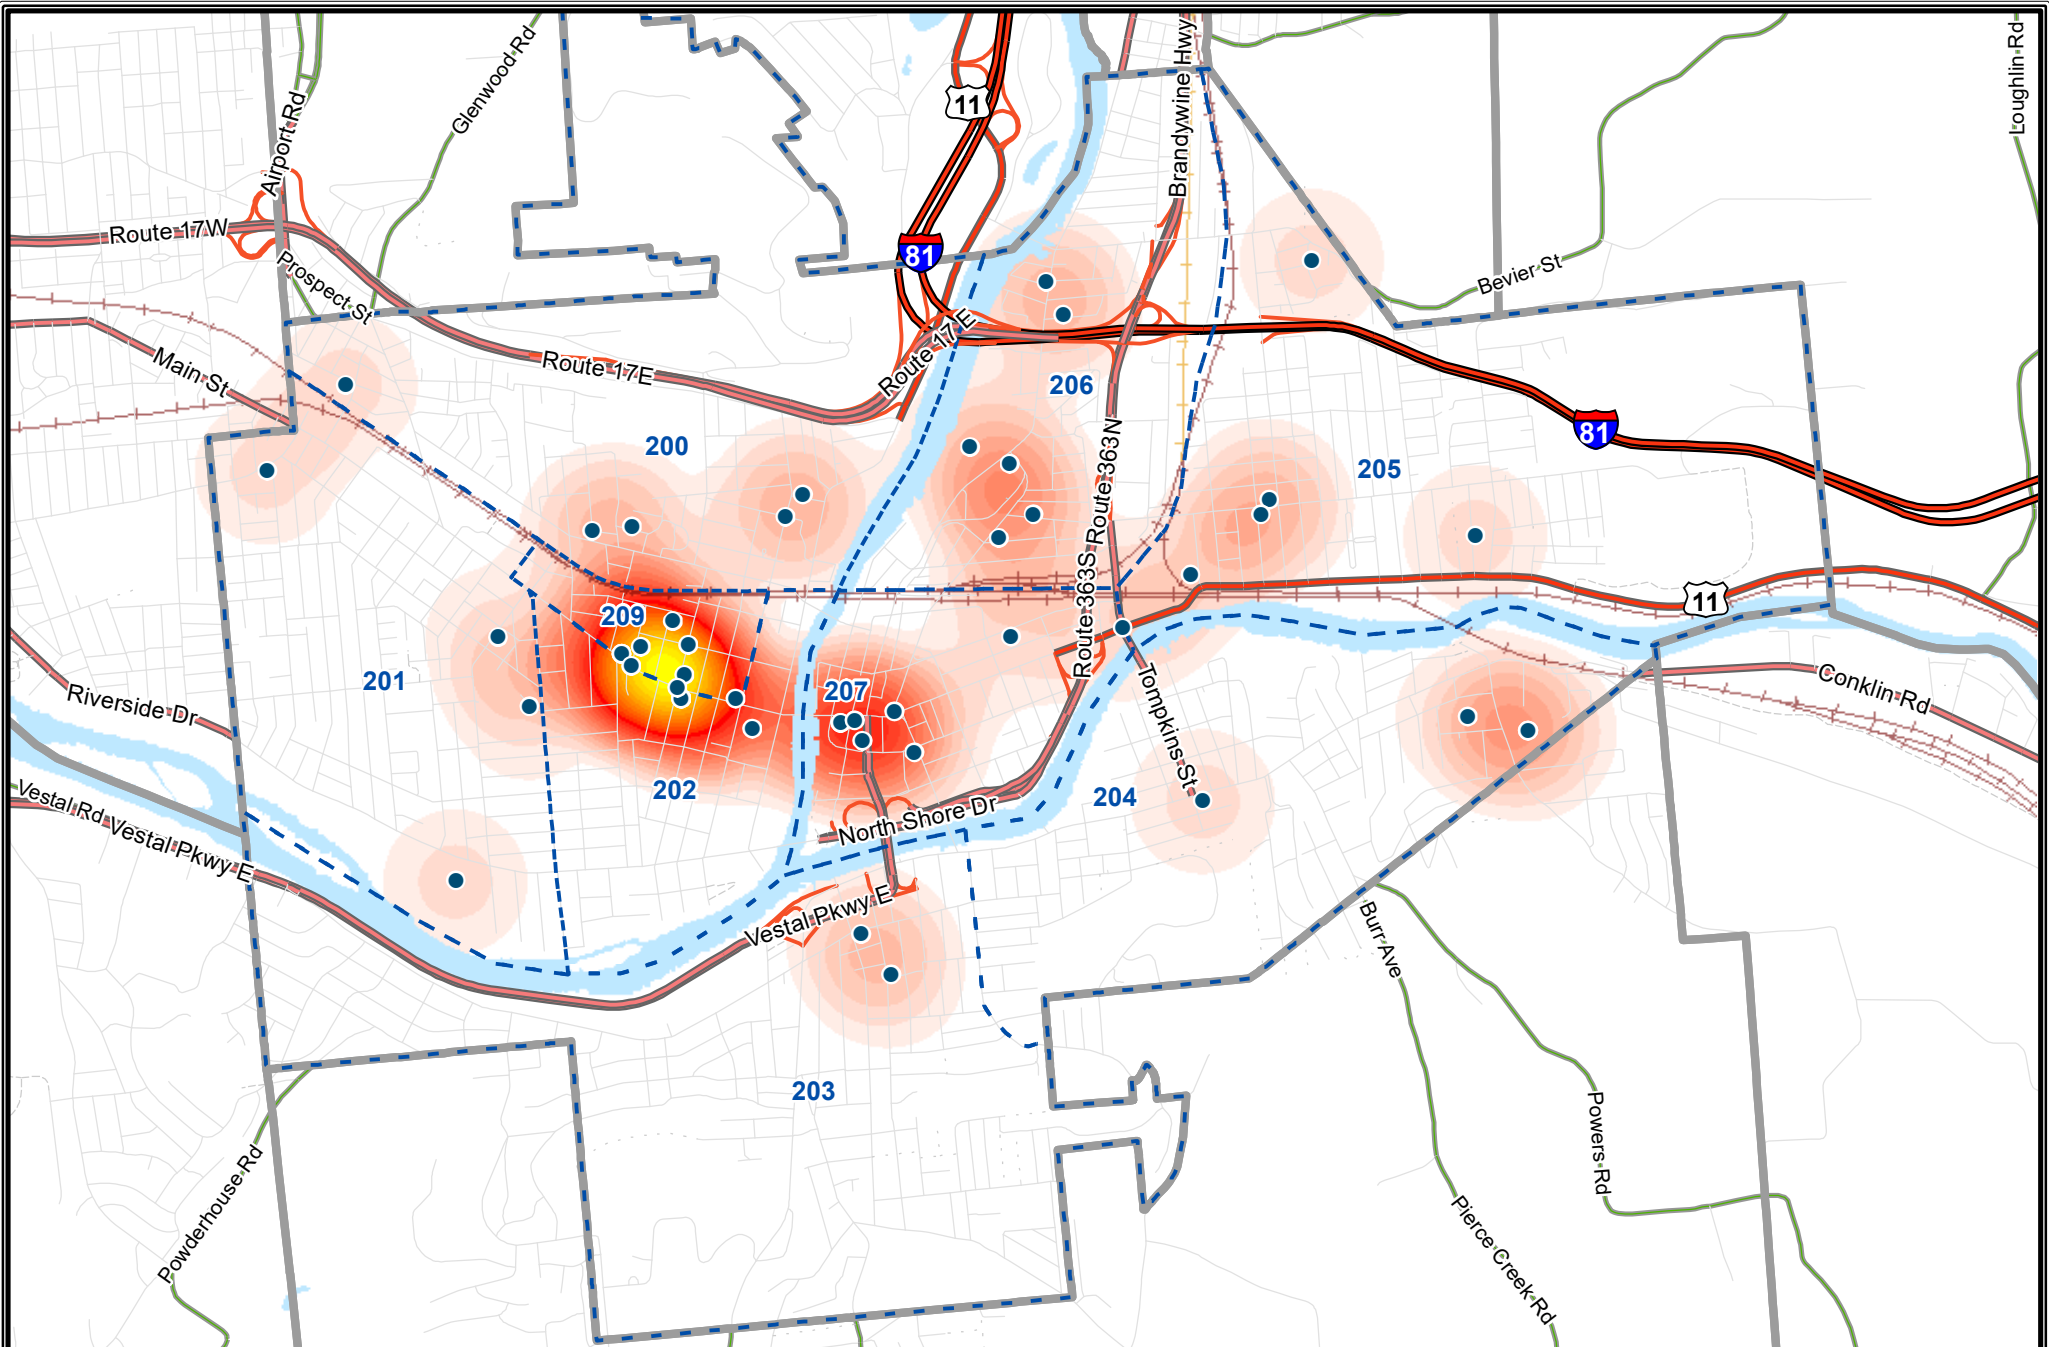

**City of Binghamton UCR MV Theft**

January 1st to December 31st, 2021

Broome County, New York  
**GIS**  
[www.bcgis.com](http://www.bcgis.com)

DISCLAIMER: Broome County does not guarantee the accuracy of the data presented. Information should be used for illustrative purposes only.

● MV Theft (63)  
**Density of MV Theft**  
  
 Less More

**City of Binghamton UCR Rape**

January 1st to December 31st, 2021

Broome County, New York

**GIS**

[www.bcgis.com](http://www.bcgis.com)

DISCLAIMER: Broome County does not guarantee the accuracy of the data presented. Information should be used for illustrative purposes only.

● Rape (39)

**Density of Rape**

Less More

**City of Binghamton UCR Robbery**

January 1st to December 31st, 2021

Broome County, New York  
**GIS**  
[www.bcgis.com](http://www.bcgis.com)

DISCLAIMER: Broome County does not guarantee the accuracy of the data presented. Information should be used for illustrative purposes only.

● Robbery (52)  
**Density of Robbery**  
  
 Less More