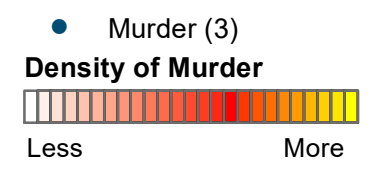

• Larceny (1165)  
**Density of Larceny**  
  
 Less More

**City of Binghamton Larceny from MV**

January 1st to December 31st, 2021

Broome County, New York  
**GIS**  
[www.bcgis.com](http://www.bcgis.com)

DISCLAIMER: Broome County does not guarantee the accuracy of the data presented. Information should be used for illustrative purposes only.

● Larceny from MV (122)  
**Density of Larceny from MV**  
  
 Less More

**City of Binghamton UCR Murder**

January 1st to December 31st, 2021

DISCLAIMER: Broome County does not guarantee the accuracy of the data presented. Information should be used for illustrative purposes only.