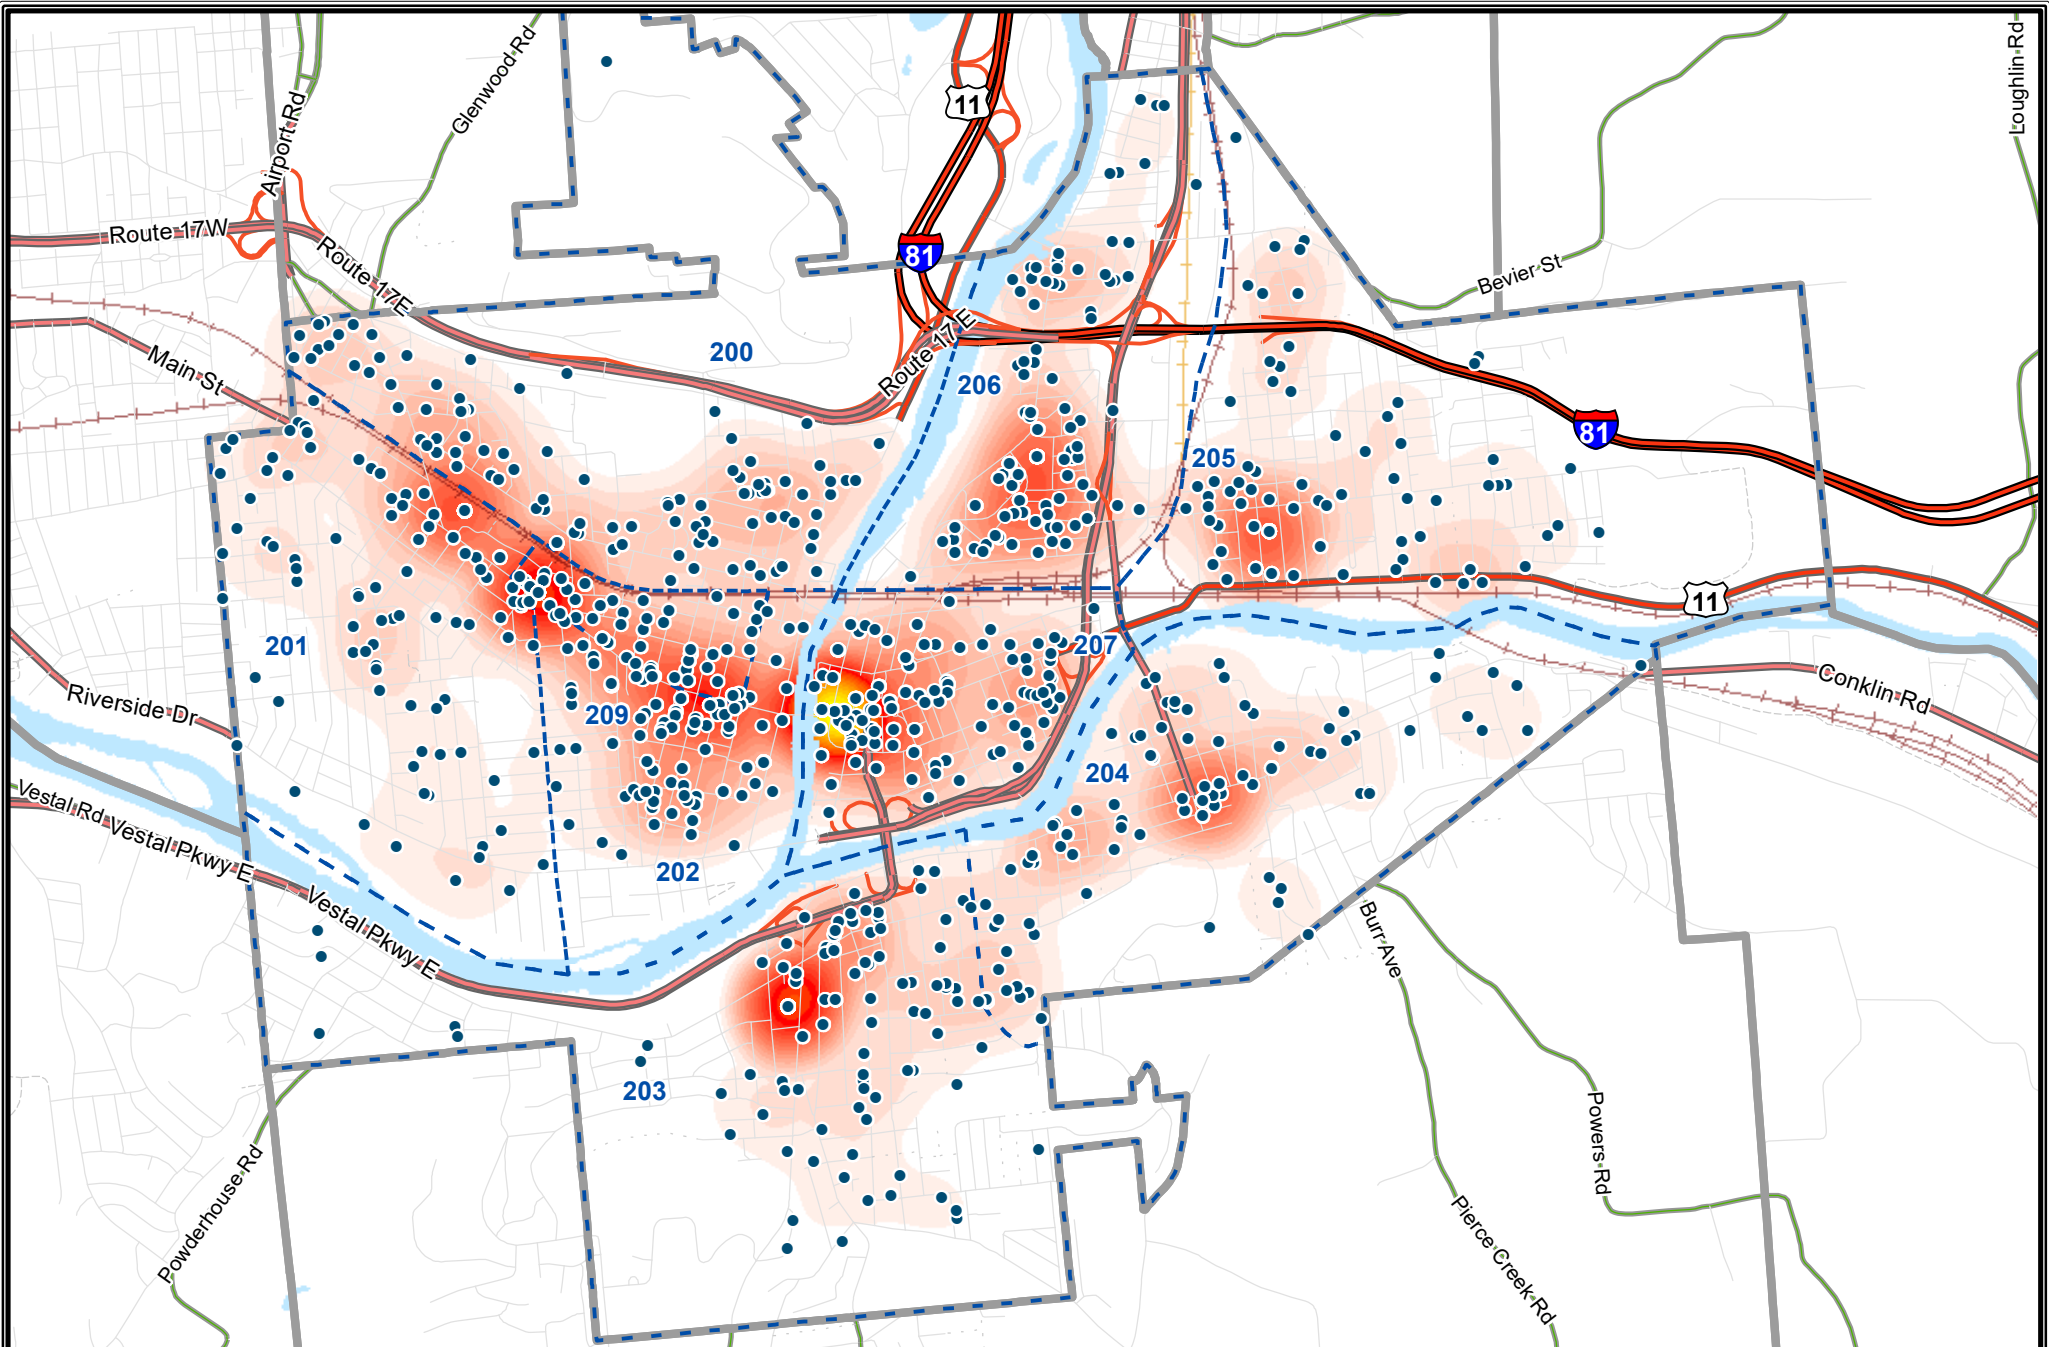

**City of Binghamton UCR Aggravated Assaults**

January 1st to December 31st, 2021

Broome County, New York  
**GIS**  
[www.bcgis.com](http://www.bcgis.com)

DISCLAIMER: Broome County does not guarantee the accuracy of the data presented. Information should be used for illustrative purposes only.

- Agg. Assaults (250)
- GIVE VIII Target Area 1 (50)
- GIVE VIII Target Area 2 (33)

**Density of UCR Agg. Assaults**

Less More

**City of Binghamton UCR Burglary**

January 1st to December 31st, 2021

Broome County, New York  
**GIS**  
[www.bcgis.com](http://www.bcgis.com)

DISCLAIMER: Broome County does not guarantee the accuracy of the data presented. Information should be used for illustrative purposes only.

● Burglary (322)  
**Density of Burglaries**  
  
 Less More

**City of Binghamton UCR Larceny**

• Larceny (1165)  
**Density of Larceny**  
  
 Less More

**City of Binghamton Larceny from MV**

January 1st to December 31st, 2021

Broome County, New York  
**GIS**  
[www.bcgis.com](http://www.bcgis.com)