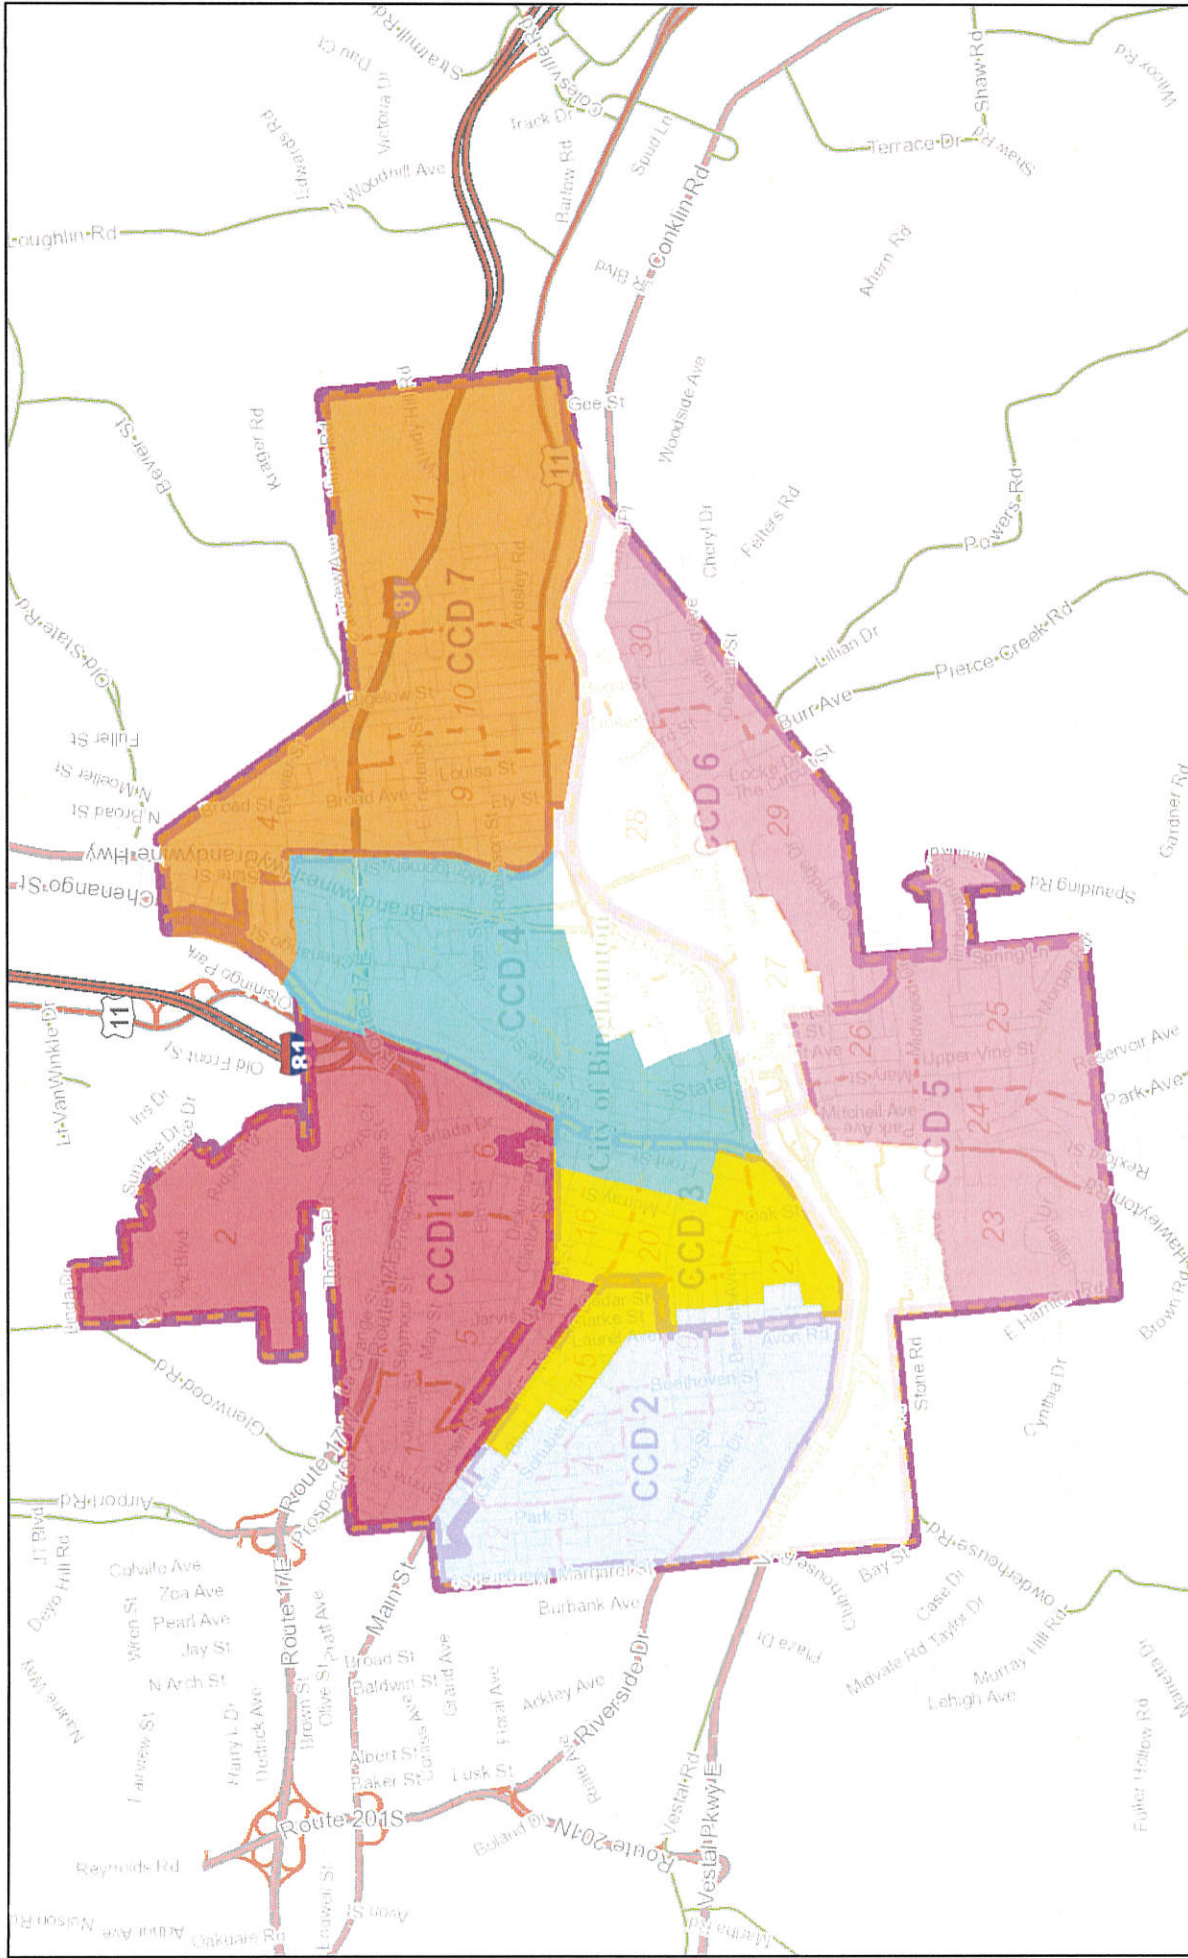

City of Binghamton Draft City Council Map

	Election Districts
	Existing City Council Districts
	City Boundary

1 inch = 3,850 feet

0 2,400 4,800 ft

Broome County, NY
GIS
www.bcgis.com

DISCLAIMER: Broome County does not guarantee the accuracy of the data presented. Information should be used for illustrative purposes only.