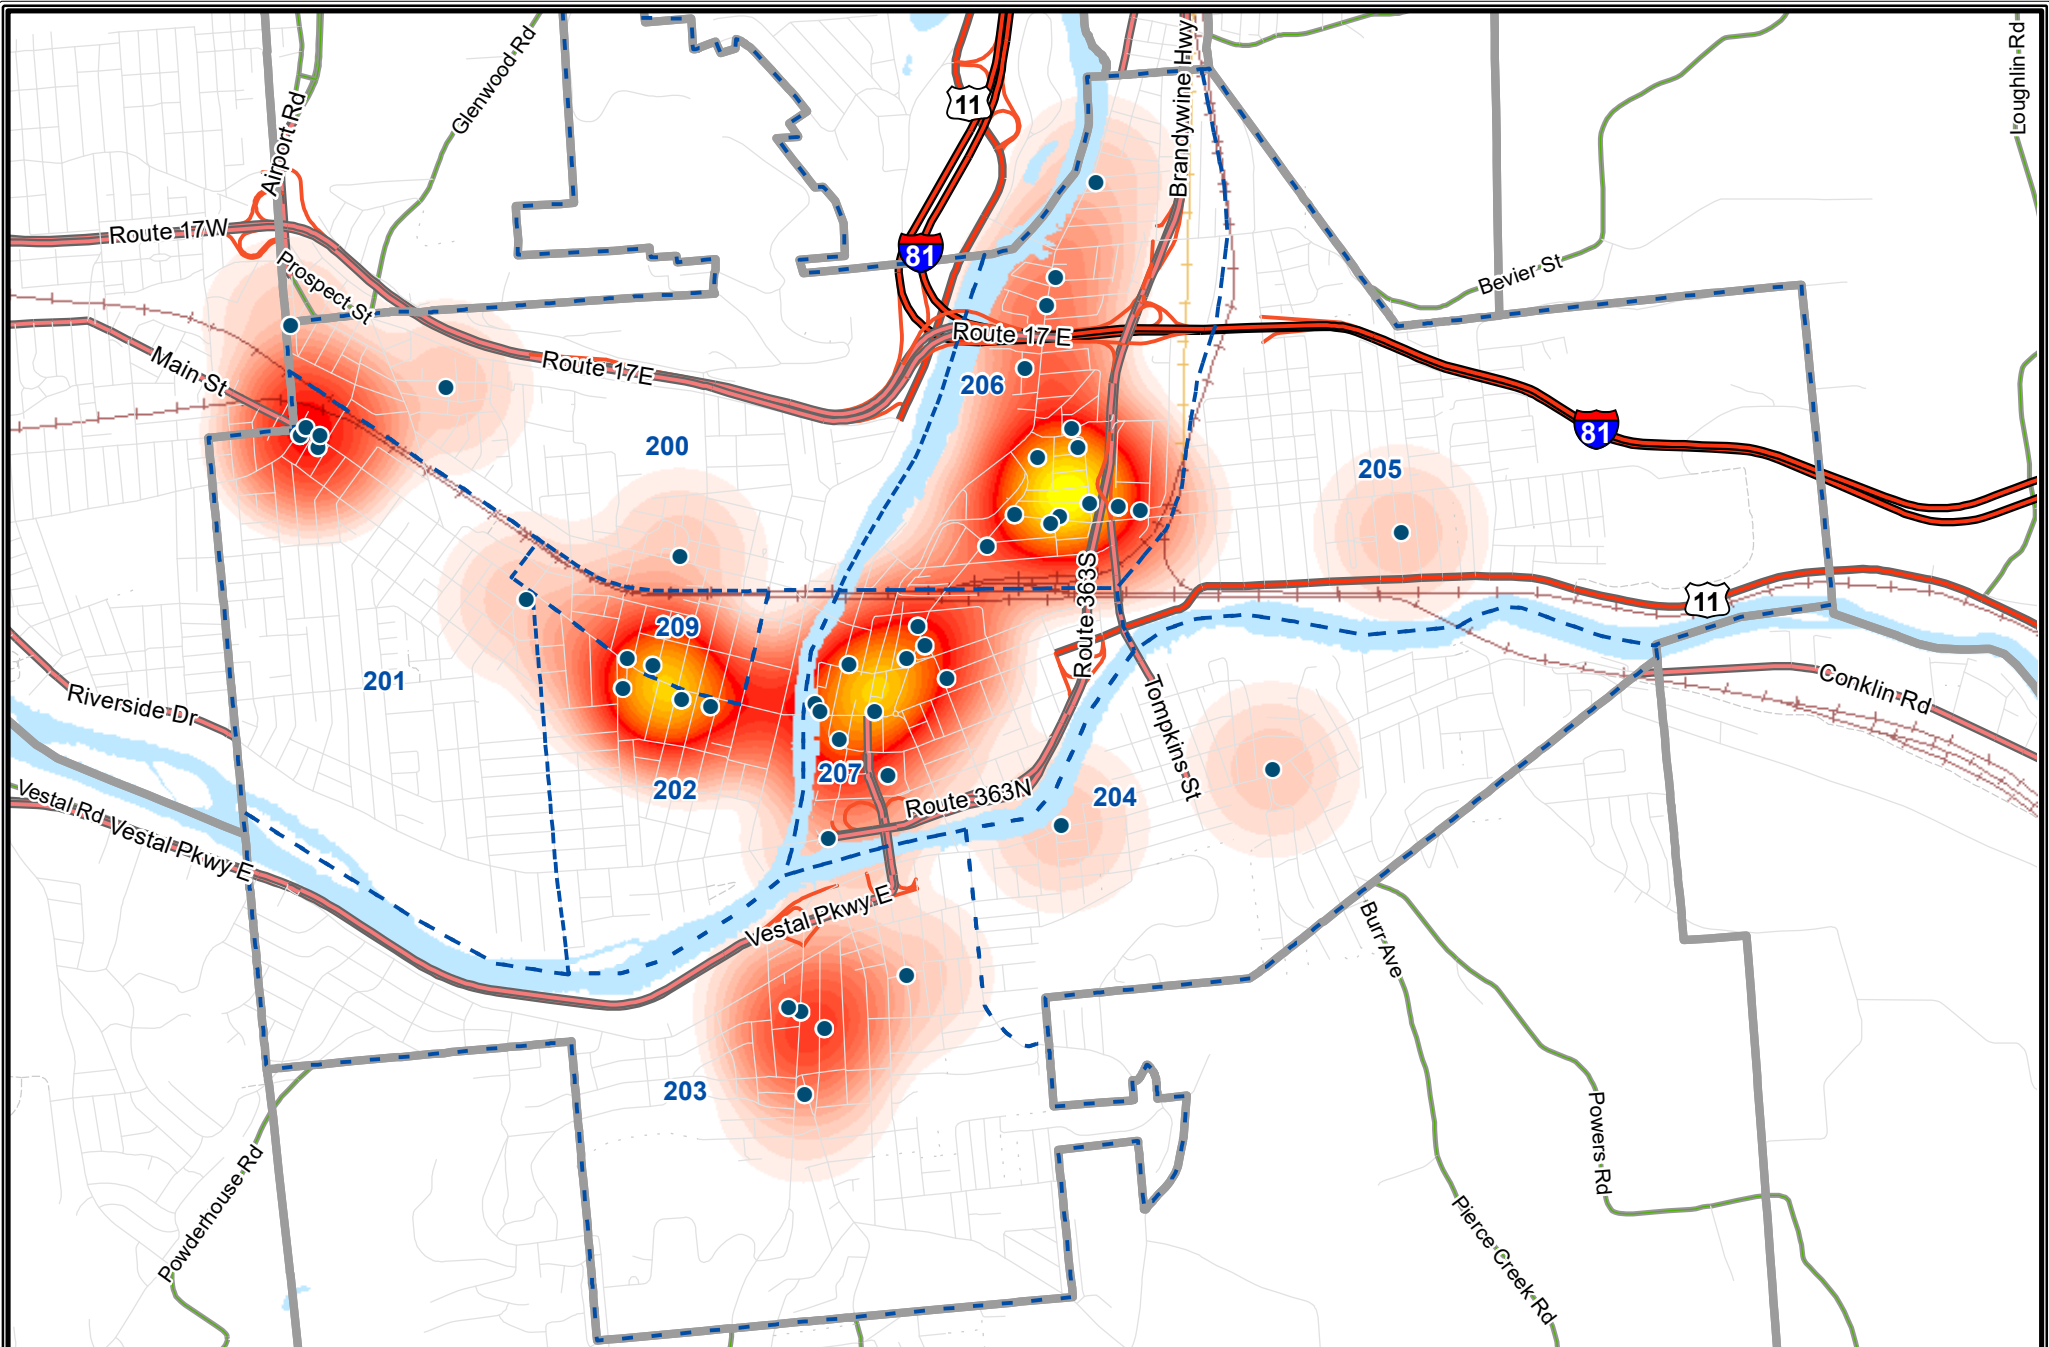

● MV Theft (61)

Density of MV Theft

Less More

City of Binghamton UCR Rape

January 1st to December 31st, 2022

Broome County, New York

GIS

www.bcgis.com

● Rape (27)

Density of Rape

Less More

City of Binghamton UCR Robbery

January 1st to December 31st, 2022

Broome County, New York

GIS

www.bcgis.com