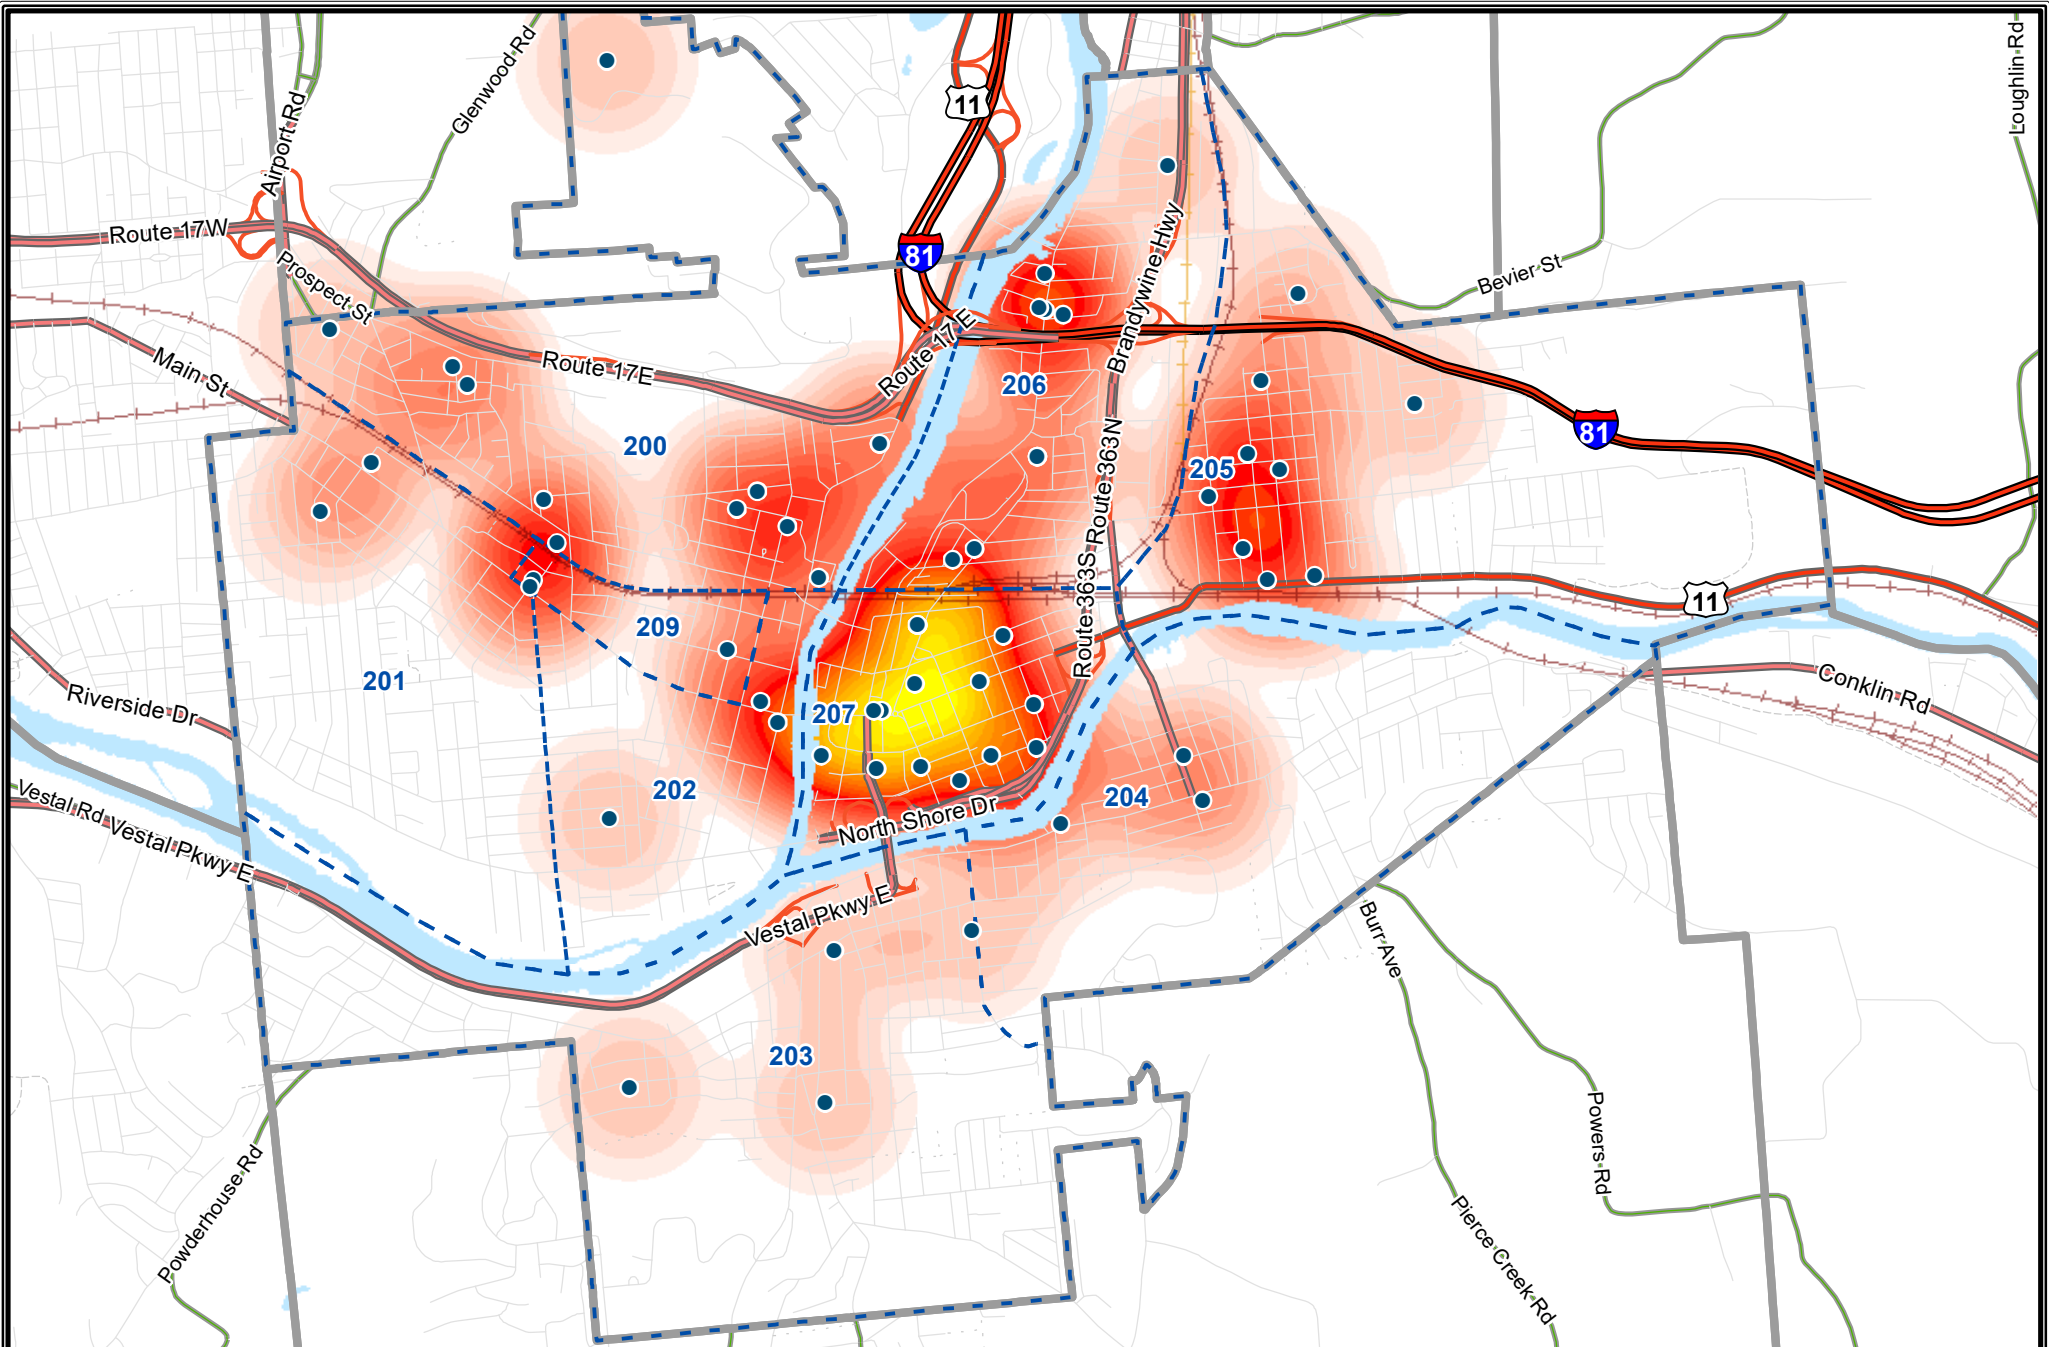

City of Binghamton UCR MV Theft

January 1st to December 31st, 2022

Broome County, New York

GIS

www.bcgis.com

DISCLAIMER: Broome County does not guarantee the accuracy of the data presented. Information should be used for illustrative purposes only.

● MV Theft (61)

Density of MV Theft

Less More