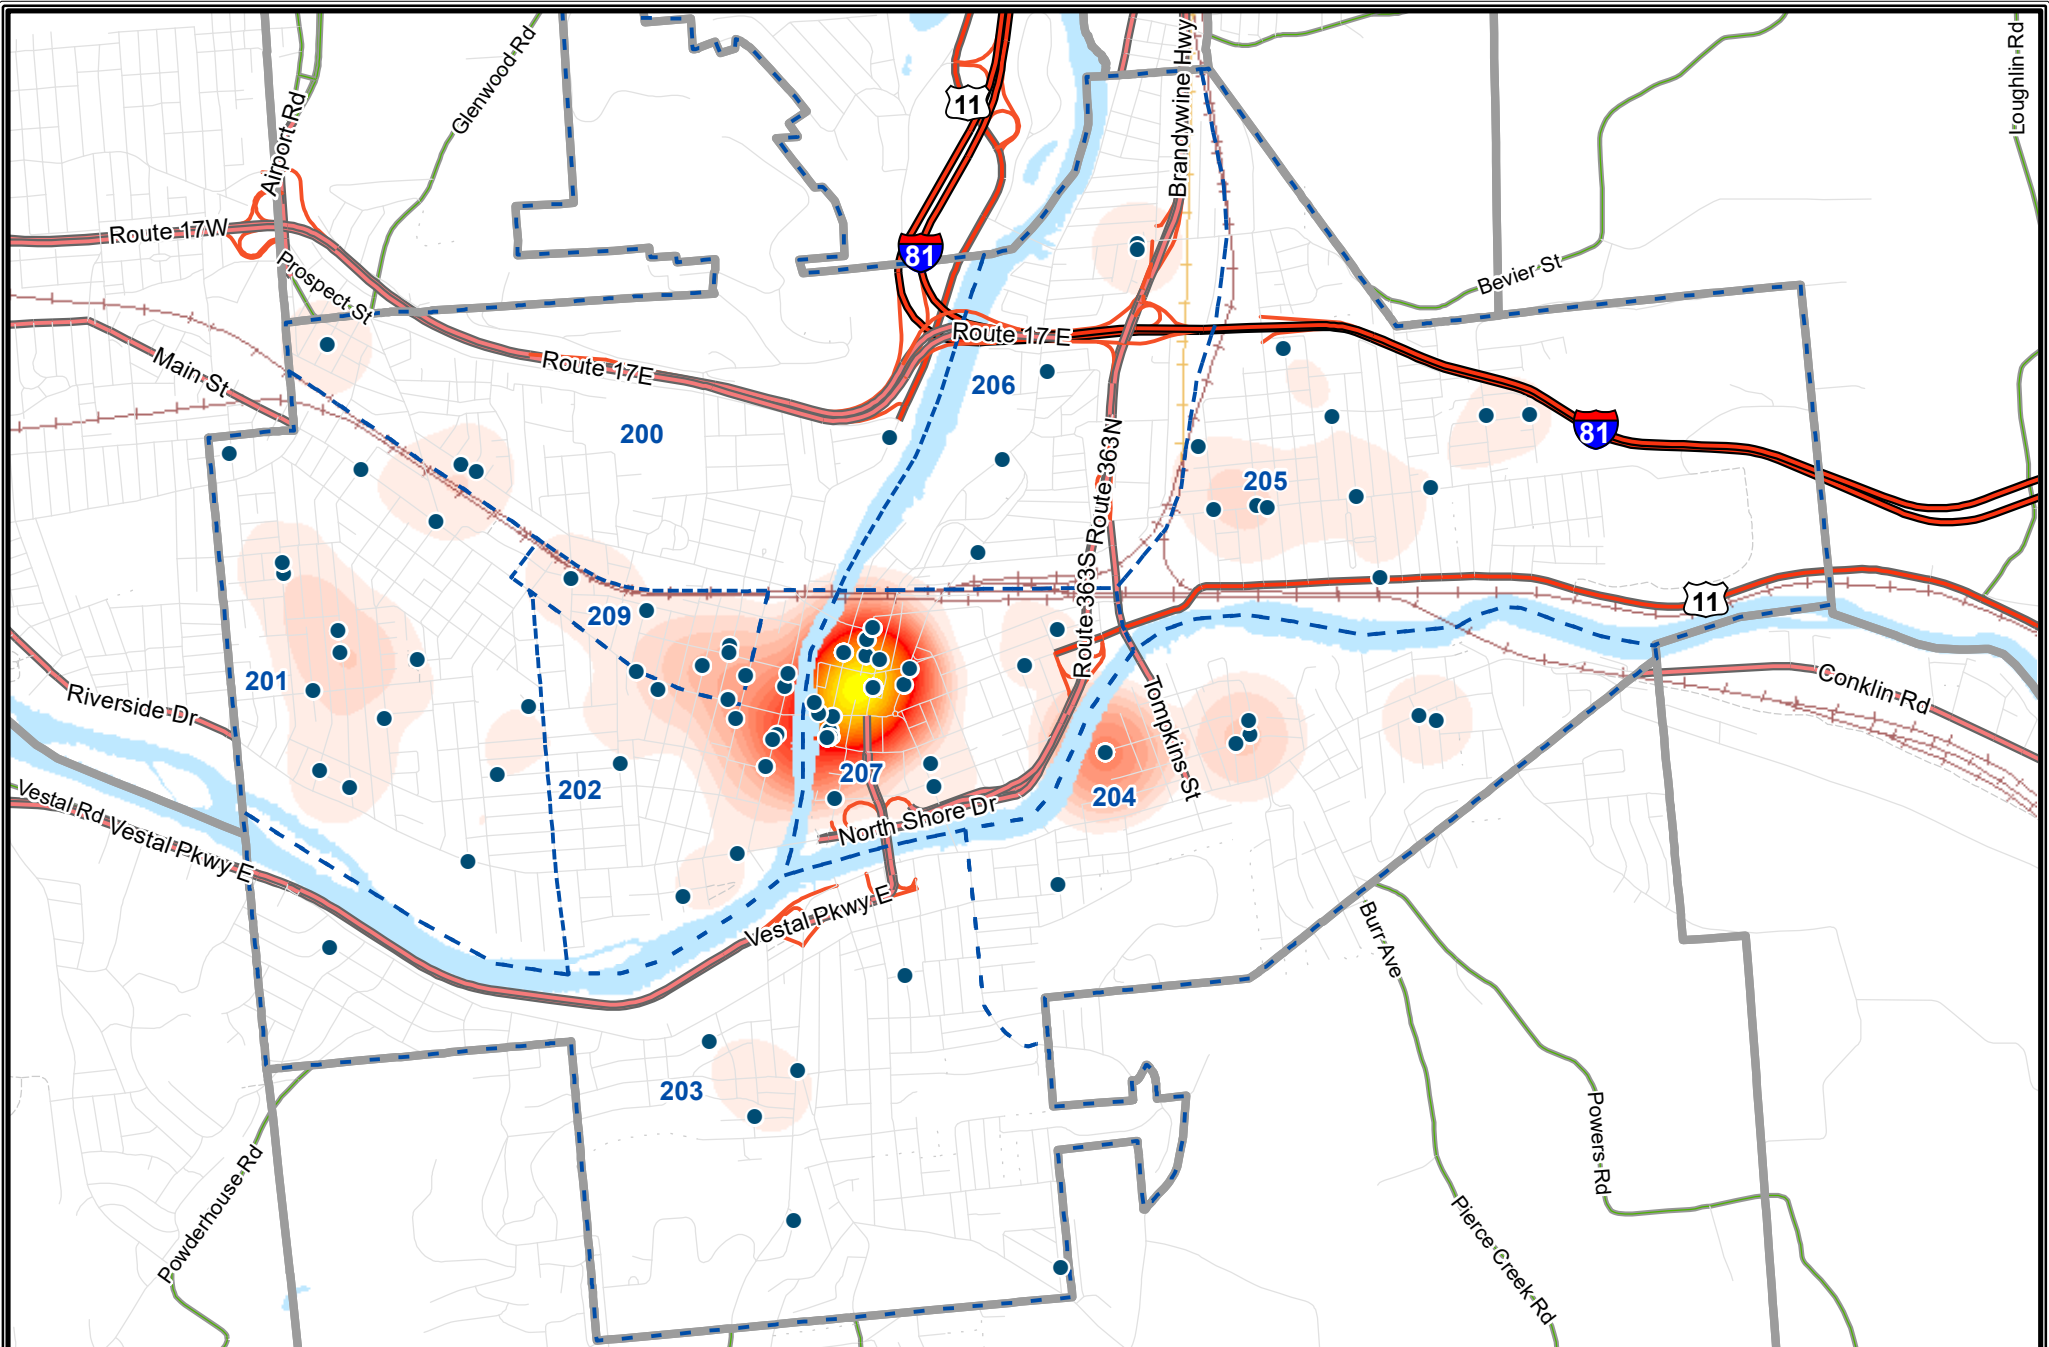

● Burglary (318)
Density of Burglaries

 Less More

City of Binghamton UCR Larceny

January 1st to December 31st, 2022

Broome County, New York
GIS
www.bcgis.com

DISCLAIMER: Broome County does not guarantee the accuracy of the data presented. Information should be used for illustrative purposes only.

• Larceny (1421)
Density of Larceny

 Less More

City of Binghamton Larceny from MV

January 1st to December 31st, 2022

Broome County, New York
GIS
www.bcgis.com

DISCLAIMER: Broome County does not guarantee the accuracy of the data presented. Information should be used for illustrative purposes only.

● Larceny from MV (131)
Density of Larceny from MV

 Less More

City of Binghamton UCR Murder

Broome County, New York

GIS

www.bcgis.com

January 1st to December 31st, 2022

0 2,000 4,000 6,000 8,000 Feet