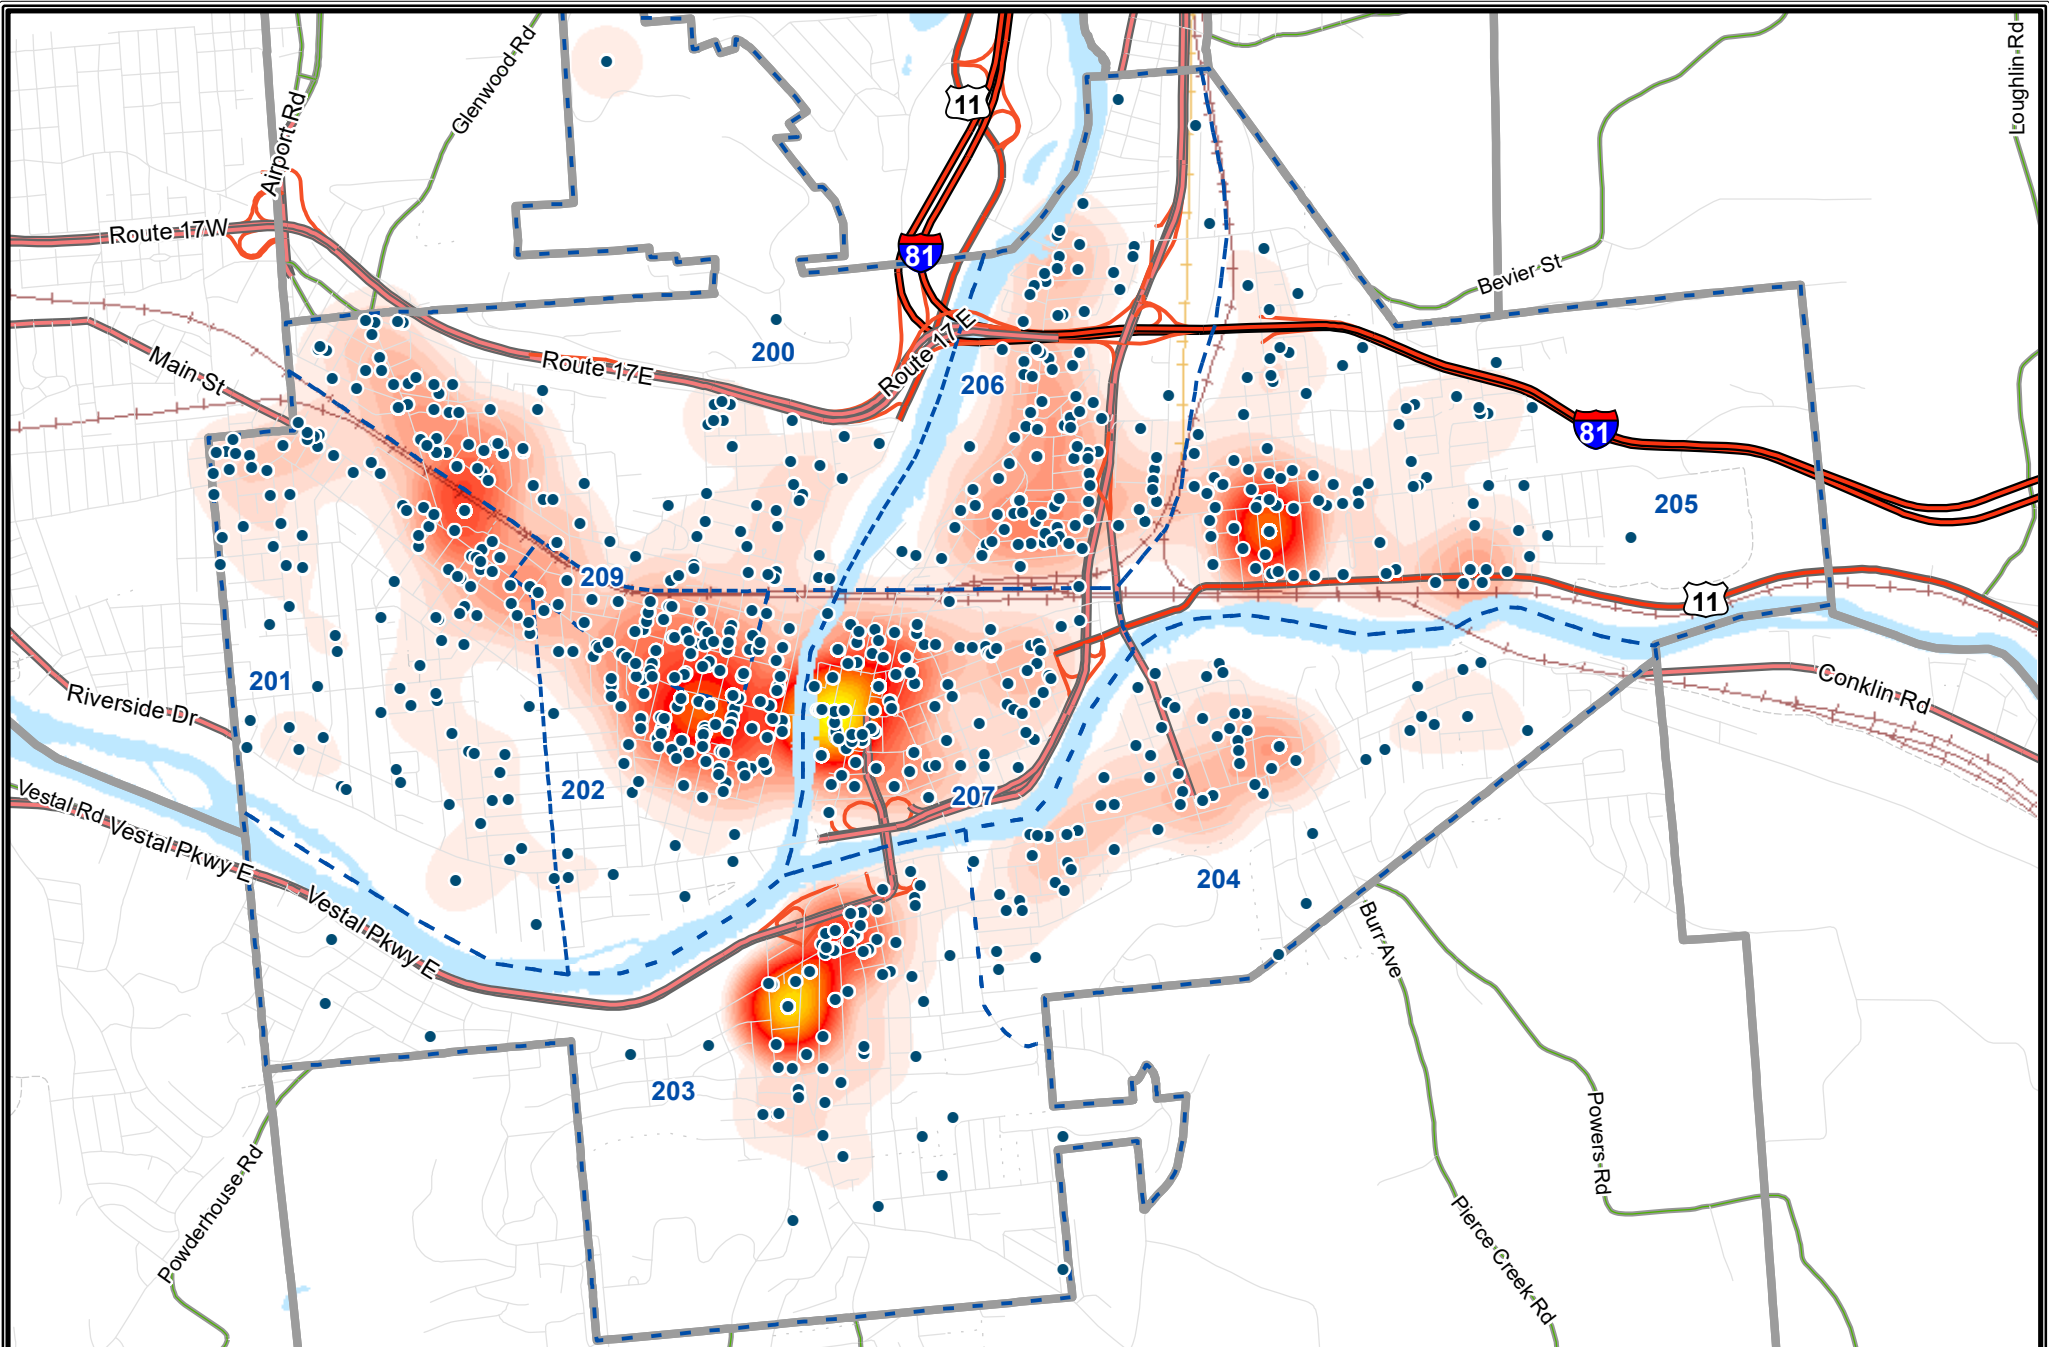

Broome County, New York

GIS

www.bcgis.com

DISCLAIMER: Broome County does not guarantee the accuracy of the data presented. Information should be used for illustrative purposes only.

City of Binghamton UCR Burglary

January 1st to December 31st, 2022

Broome County, New York
GIS
www.bcgis.com

DISCLAIMER: Broome County does not guarantee the accuracy of the data presented. Information should be used for illustrative purposes only.

● Burglary (318)
Density of Burglaries

 Less More

City of Binghamton UCR Larceny

January 1st to December 31st, 2022

Broome County, New York
GIS
www.bcgis.com

DISCLAIMER: Broome County does not guarantee the accuracy of the data presented. Information should be used for illustrative purposes only.

• Larceny (1421)
Density of Larceny

 Less More

City of Binghamton Larceny from MV

January 1st to December 31st, 2022

Broome County, New York
GIS
www.bcgis.com

DISCLAIMER: Broome County does not guarantee the accuracy of the data presented. Information should be used for illustrative purposes only.