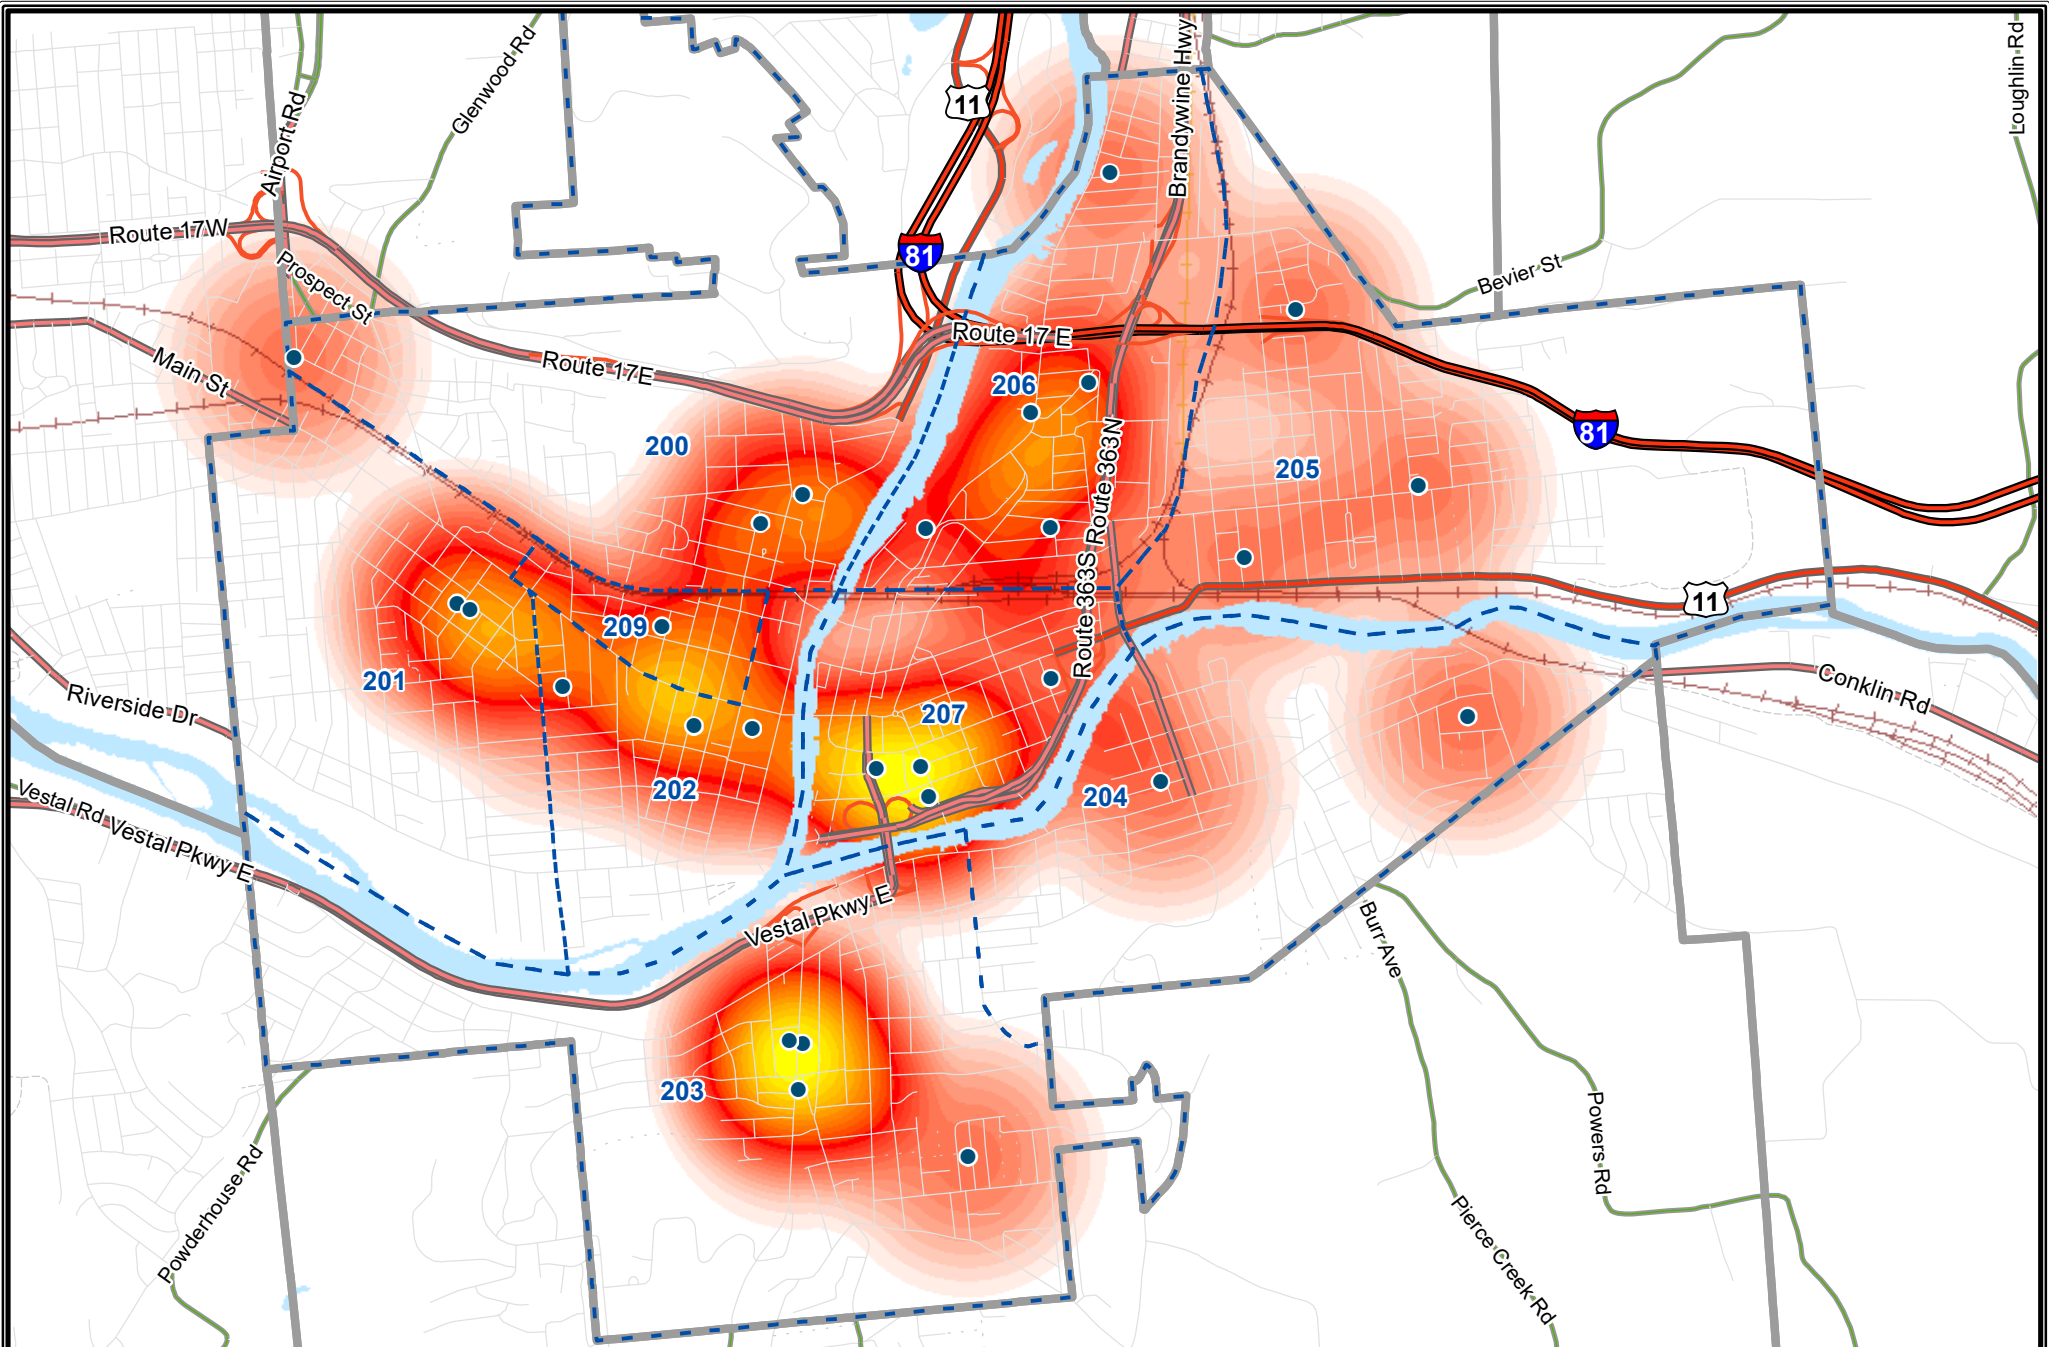

Density of Murder

Less More

City of Binghamton UCR MV Theft

January 1st to December 31st, 2022

Broome County, New York

GIS

www.bcgis.com

DISCLAIMER: Broome County does not guarantee the accuracy of the data presented. Information should be used for illustrative purposes only.

● MV Theft (61)

Density of MV Theft

Less More

City of Binghamton UCR Rape

January 1st to December 31st, 2022

Broome County, New York

GIS

www.bcgis.com