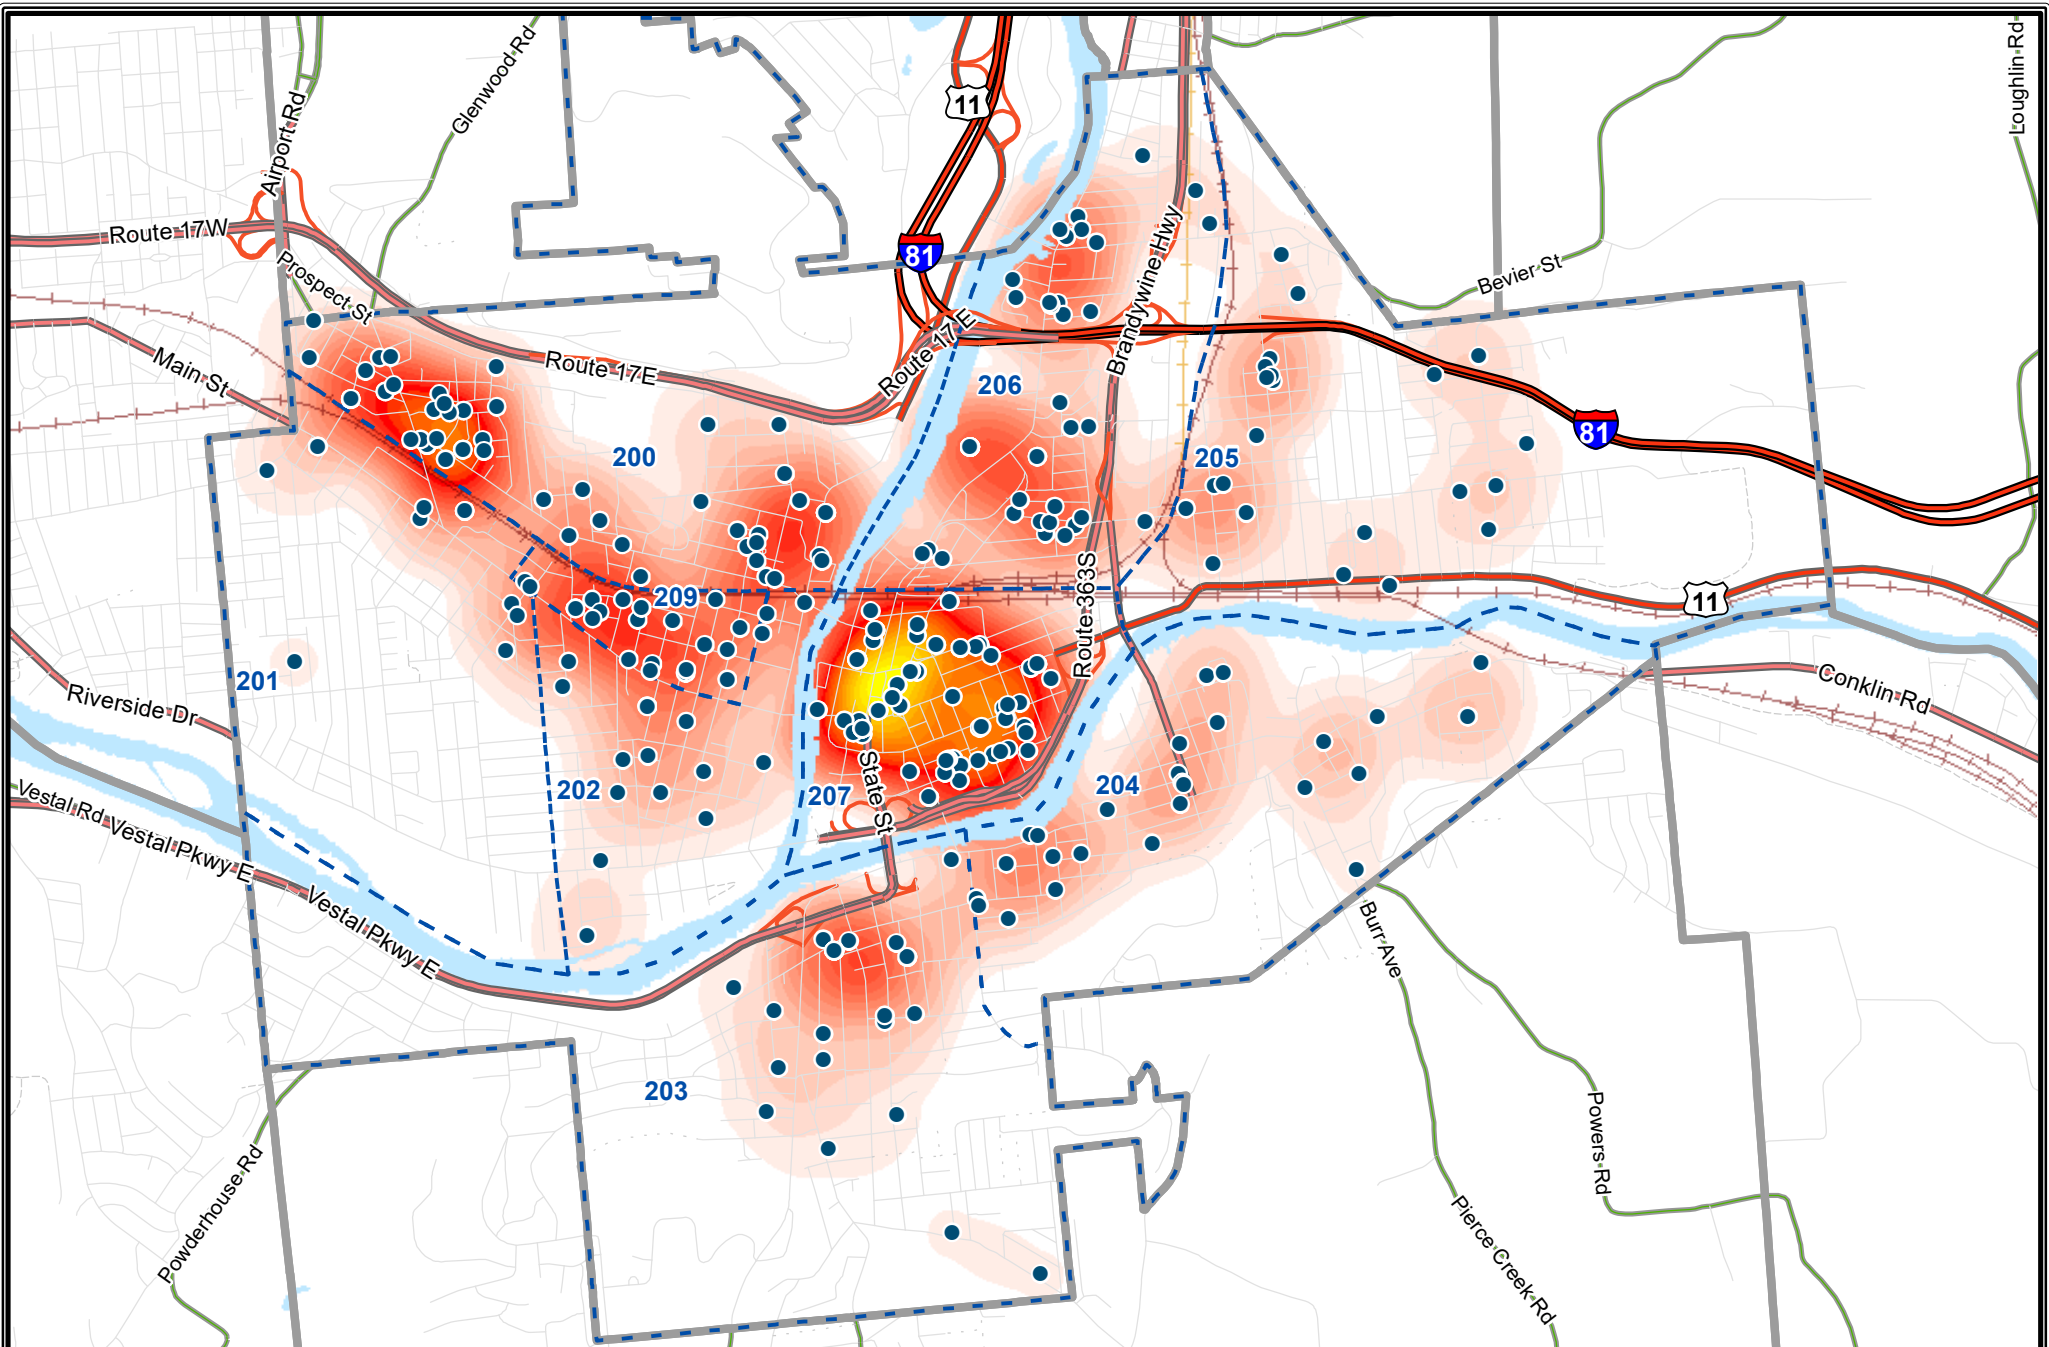

Legend

- Agg. Assaults (258)
- GIVE Zone 1 (19)
- GIVE Zone 2 (25)
- GIVE Zone 3 (38)
- GIVE Zone 4 (28)
- GIVE Zone 5 (3)

Density of UCR Agg. Assaults

Less More

City of Binghamton UCR Aggravated Assaults January 1st to December 31st, 2022

Broome County, New York

GIS

www.bcgis.com

DISCLAIMER: Broome County does not guarantee the accuracy of the data presented. Information should be used for illustrative purposes only.

City of Binghamton UCR Burglary

January 1st to December 31st, 2022

Broome County, New York
GIS
www.bcgis.com

DISCLAIMER: Broome County does not guarantee the accuracy of the data presented. Information should be used for illustrative purposes only.

• Larceny (1421)
Density of Larceny

 Less More

City of Binghamton Larceny from MV

January 1st to December 31st, 2022

Broome County, New York
GIS
www.bcgis.com

DISCLAIMER: Broome County does not guarantee the accuracy of the data presented. Information should be used for illustrative purposes only.