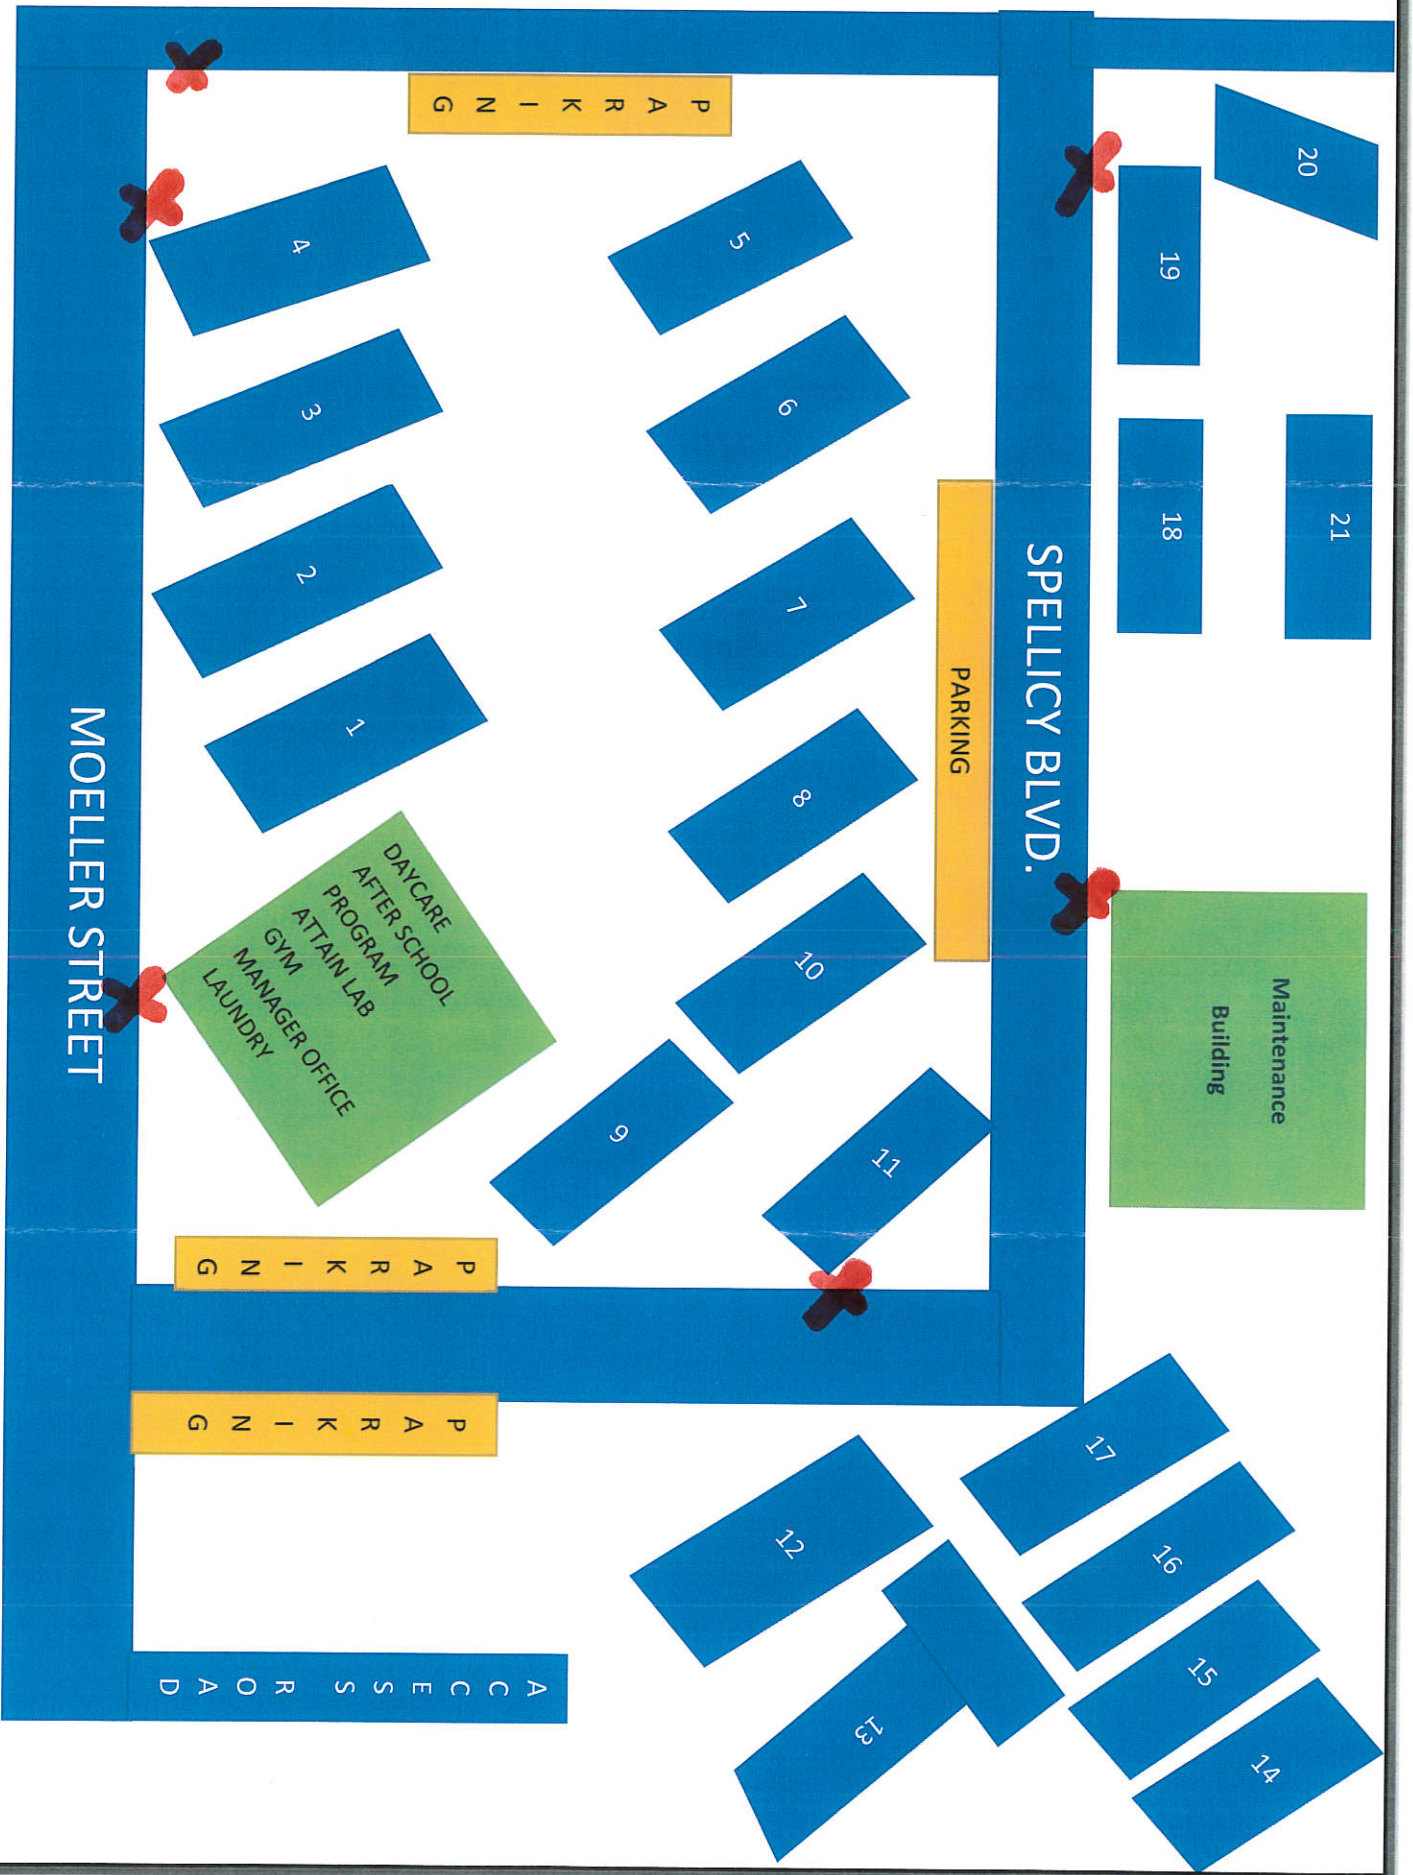

BINGHAMTON HOUSING AUTHORITY - CARLISLE HILLS APARTMENTS

MOELLER STREET

SPELLICY BLVD.

P A R K I N G

PARKING

P A R K I N G

P A R K I N G

A C C E S S R O A D

20

19

21

18

Maintenance Building

4

5

3

6

2

7

1

8

10

9

11

17

12

16

15

14

13